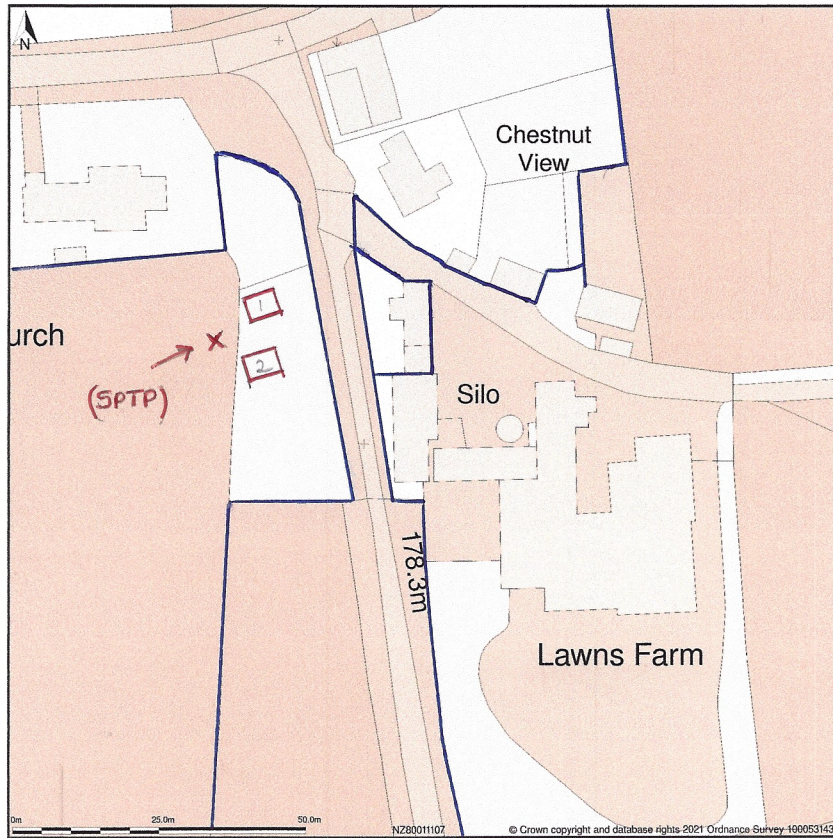

Lawns Farm, Barry Bank, Ugthorpe, Whitby, North Yorkshire, YO21 2BQ

Site Plan shows area bounded by: 479948.43, 511008.23 480089.85, 511149.66 (at a scale of 1:1250), OSGridRef: NZ80011107. The representation of a road, track or path is no evidence of a right of way. The representation of features as lines is no evidence of a property boundary.

Produced on 10th Sep 2021 from the Ordnance Survey National Geographic Database and incorporating surveyed revision available at this date. Reproduction in whole or part is prohibited without the prior permission of Ordnance Survey. © Crown copyright 2021. Supplied by www.buyaplan.co.uk a licensed Ordnance Survey partner (100053143). Unique plan reference: #00666877-813196