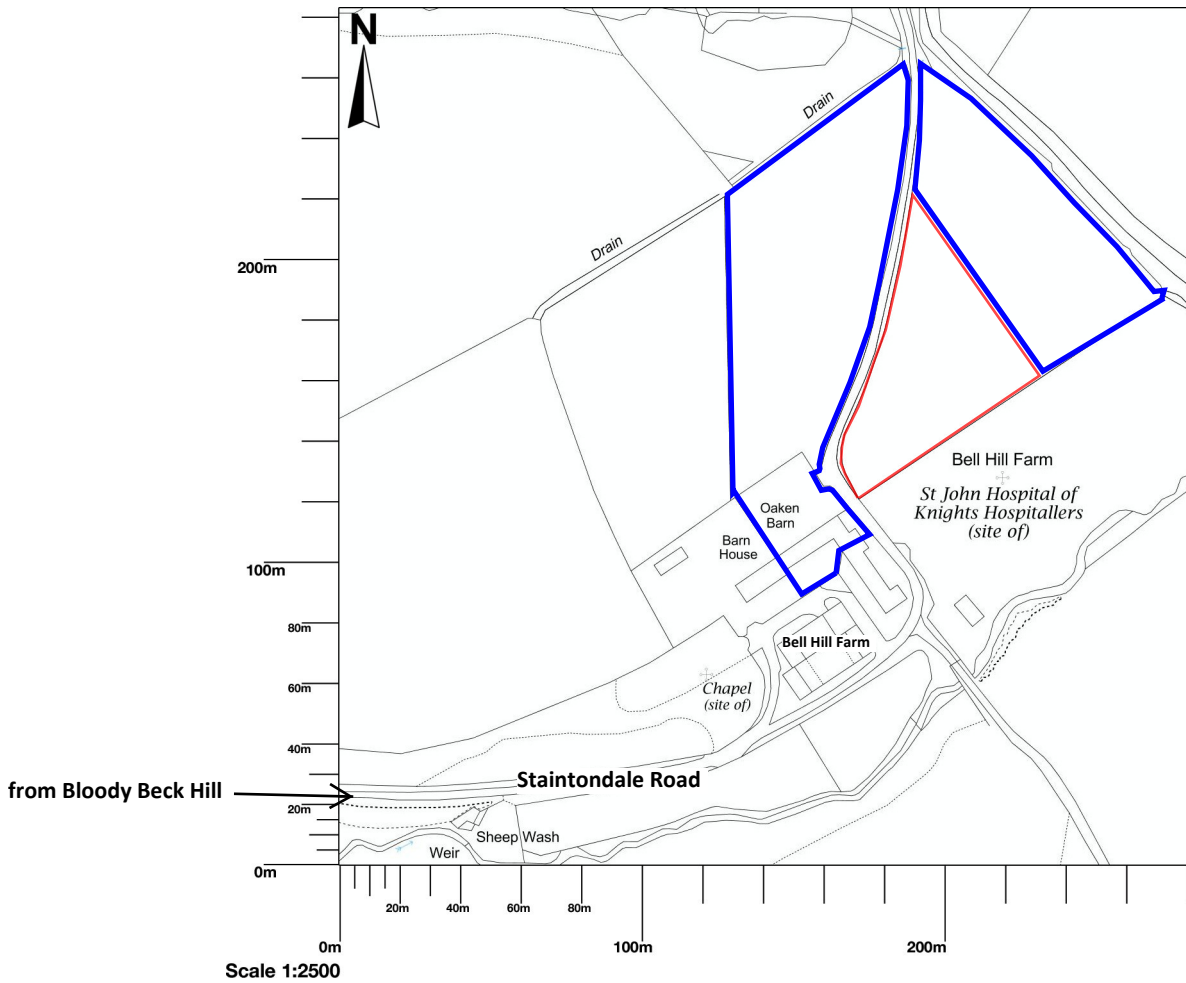

The Oaken Barn, Bell Hill Farm, Staintondale Road, Ravenscar, Scarborough, YO13 0EP

Map area bounded by: 498378,499815 498660,500097. Produced on 17 August 2021 from the OS National Geographic Database. Reproduction in whole or part is prohibited without the prior permission of Ordnance Survey. © Crown copyright 2021. Supplied by UKPlanningMaps.com a licensed OS partner (100054135). Unique plan reference: p8b/uk/677436/917481