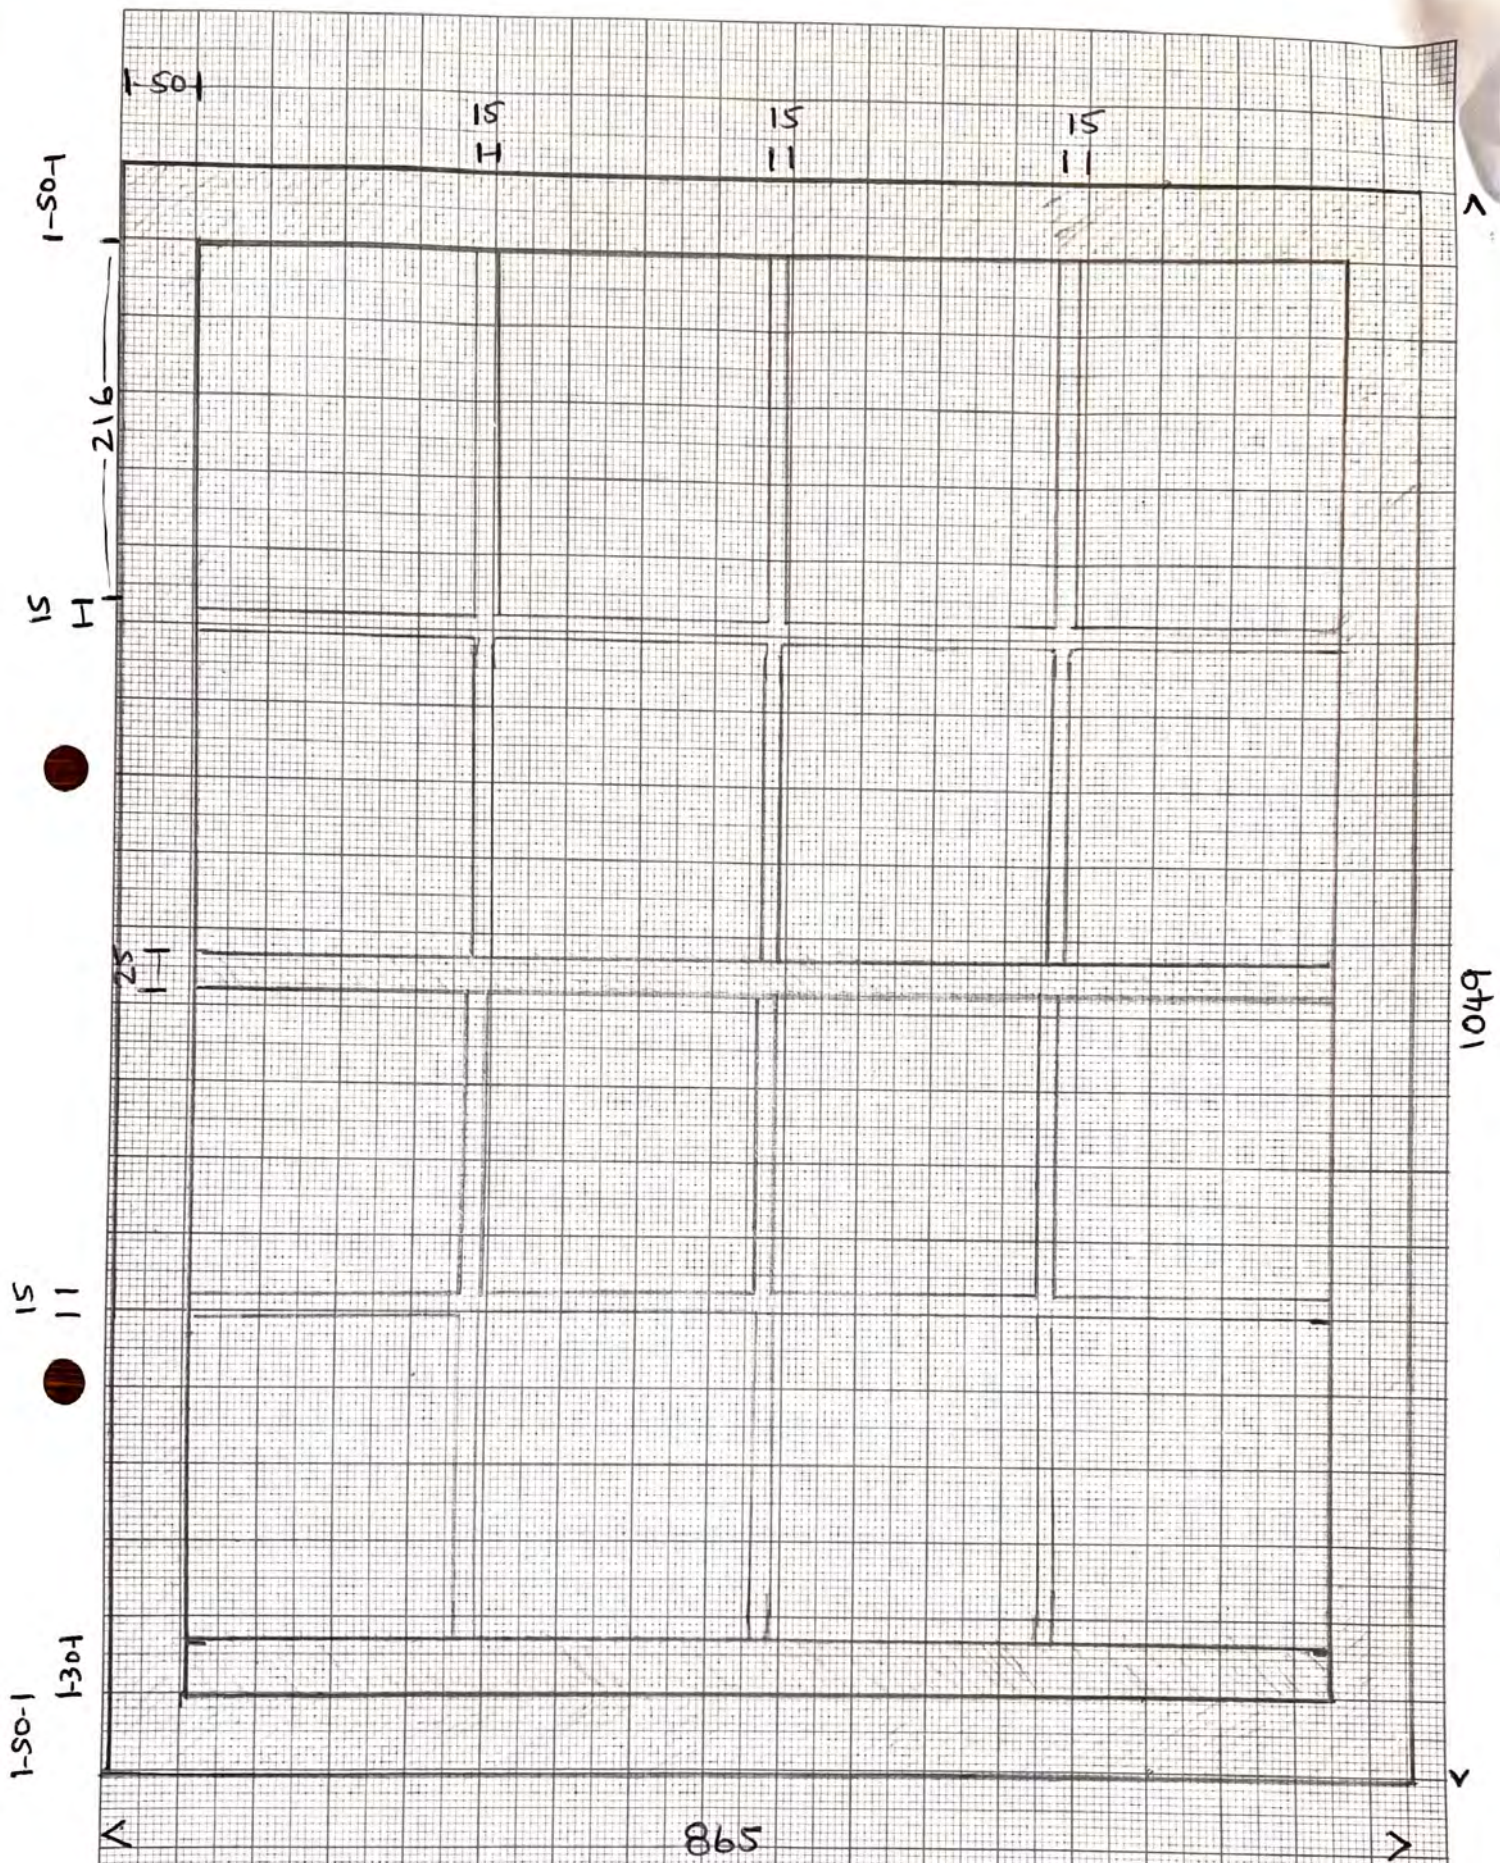

Endways, Silver Street/The Square, Robin Hood's Bay, Whitby

Plan Produced for: David Pearson
Date Produced: 23 Nov 2021
Plan Reference Number: TQRQM21327191211768
Scale: 1:1250 @ A4

Endways, Silver Street/The Square, Robin Hood's Bay, Whitby (Block Plan)

Plan Produced for: David Pearson

Date Produced: 23 Nov 2021

Plan Reference Number: TQRQM21327192457730

Scale: 1:200 @ A4

NYMNP
05/01/2022

ENDWAYS, SILVER ST / THE SQUARE. ROBIN HOOD'S BAY
1ST FLOOR WINDOW
SCALE 1:5 ALL MEASUREMENTS IN MM.

ENDWAYS, SILVER ST/THE SQUARE, ROBIN HOODS BAY
 KITCHEN WINDOW

SCALE 1:5 ALL MEASUREMENTS IN MM.