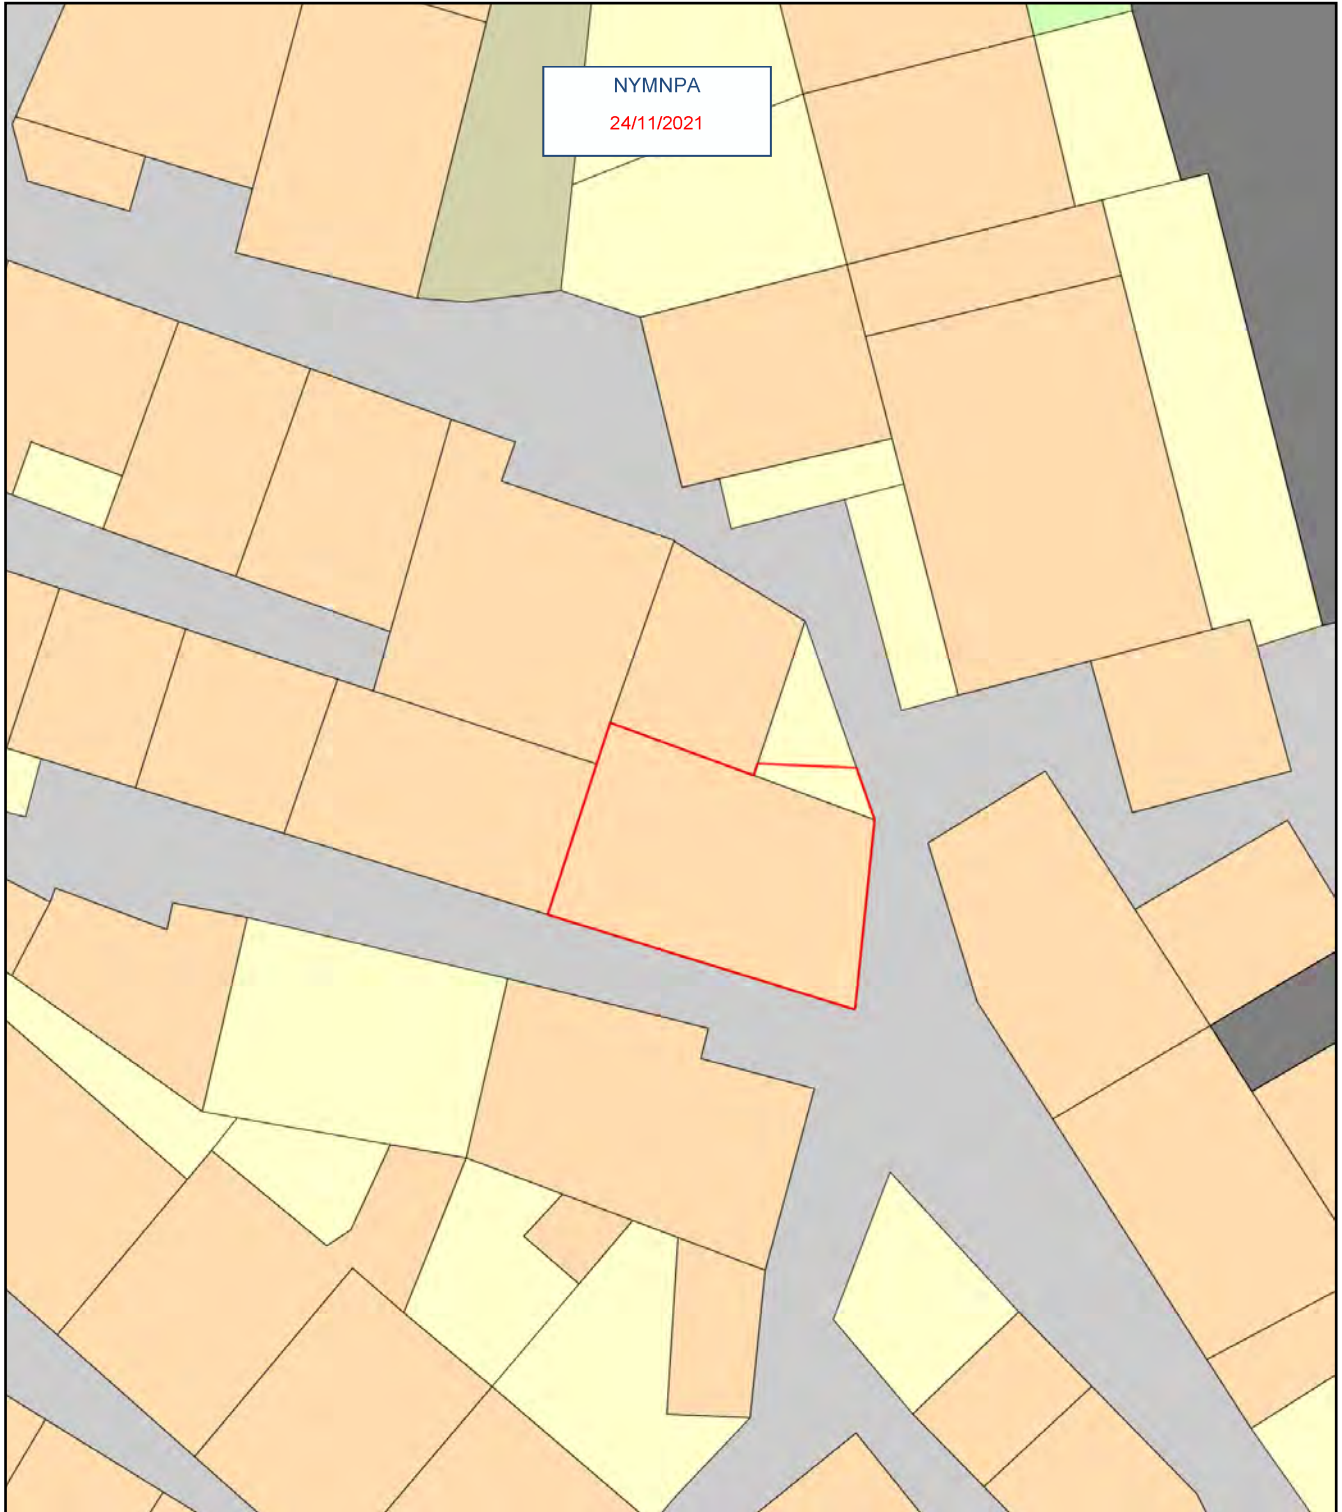

Endways, Silver Street/The Square, Robin Hood's Bay, Whitby

Plan Produced for: David Pearson
Date Produced: 23 Nov 2021
Plan Reference Number: TQRQM21327191211768
Scale: 1:1250 @ A4

Endways, Silver Street/The Square, Robin Hood's Bay, Whitby (Block Plan)

Plan Produced for: David Pearson

Date Produced: 23 Nov 2021

Plan Reference Number: TQRQM21327192457730

Scale: 1:200 @ A4

NYMNP
05/01/2022

ENDWAYS, SILVER ST / THE SQUARE. ROBIN HOOD'S BAY
1ST FLOOR WINDOW
SCALE 1:5 ALL MEASUREMENTS IN MM.

ENDWAYS, SILVER ST/THE SQUARE, ROBIN HOODS BAY
 KITCHEN WINDOW

SCALE 1:5 ALL MEASUREMENTS IN MM.