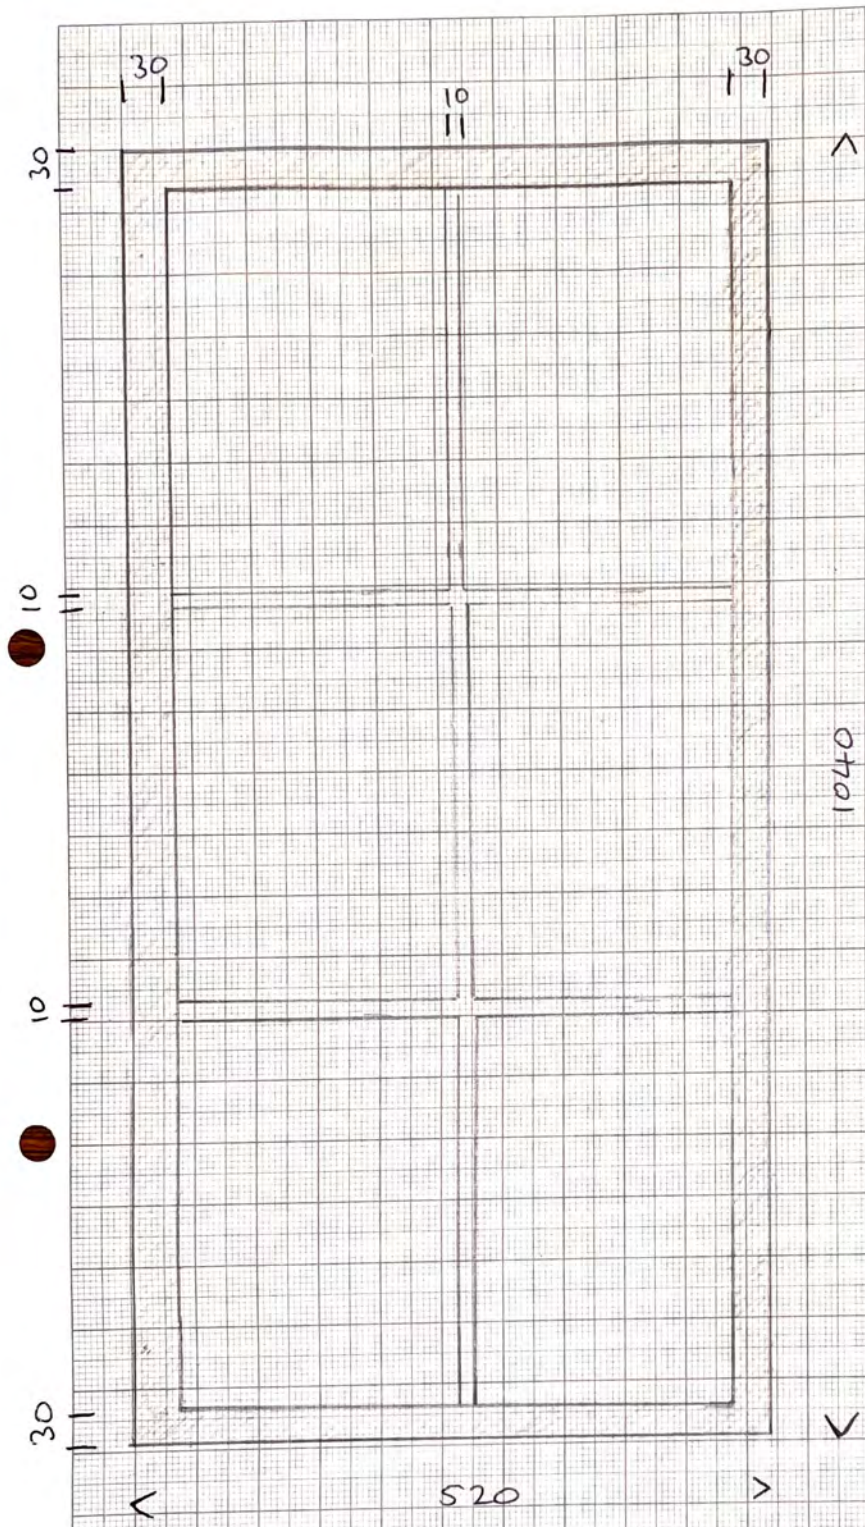

Endways, Silver Street/The Square, Robin Hood's Bay, Whitby

Plan Produced for: David Pearson
Date Produced: 23 Nov 2021
Plan Reference Number: TQRQM21327191211768
Scale: 1:1250 @ A4

Endways, Silver Street/The Square, Robin Hood's Bay, Whitby (Block Plan)

Plan Produced for: David Pearson

Date Produced: 23 Nov 2021

Plan Reference Number: TQRQM21327192457730

Scale: 1:200 @ A4

NYMNP
05/01/2022

ENDWAYS, SILVER ST / THE SQUARE. ROBIN HOOD'S BAY
1ST FLOOR WINDOW
SCALE 1:5 ALL MEASUREMENTS IN MM.

ENDWAYS, SILVER ST/THE SQUARE, ROBIN HOODS BAY
 KITCHEN WINDOW

SCALE 1:5 ALL MEASUREMENTS IN MM.