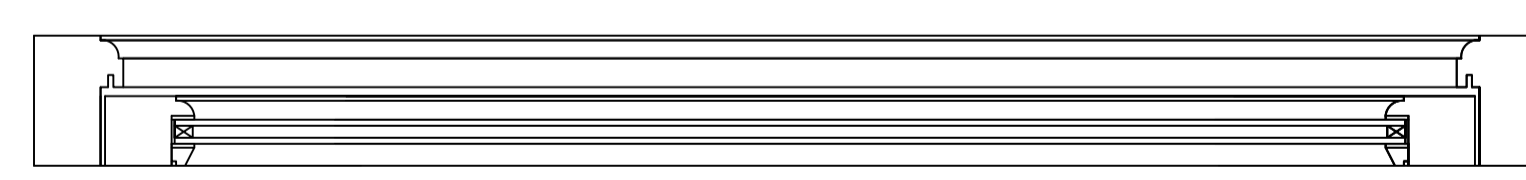

Project	Brancroft	Sheet
Date	14/02/22	A1
Scale	1:5	

Scale bar in cm A1 Print 1:5

Section through B

Section through A

General Notes

Appendix A
 New casement window
 Made from Accoya
 Colour white
 Factory finish Sikkens paint
 Glazing 4-16-4 Planitherm
 Fitted on traditional hinges with
 casement stays and fasteners