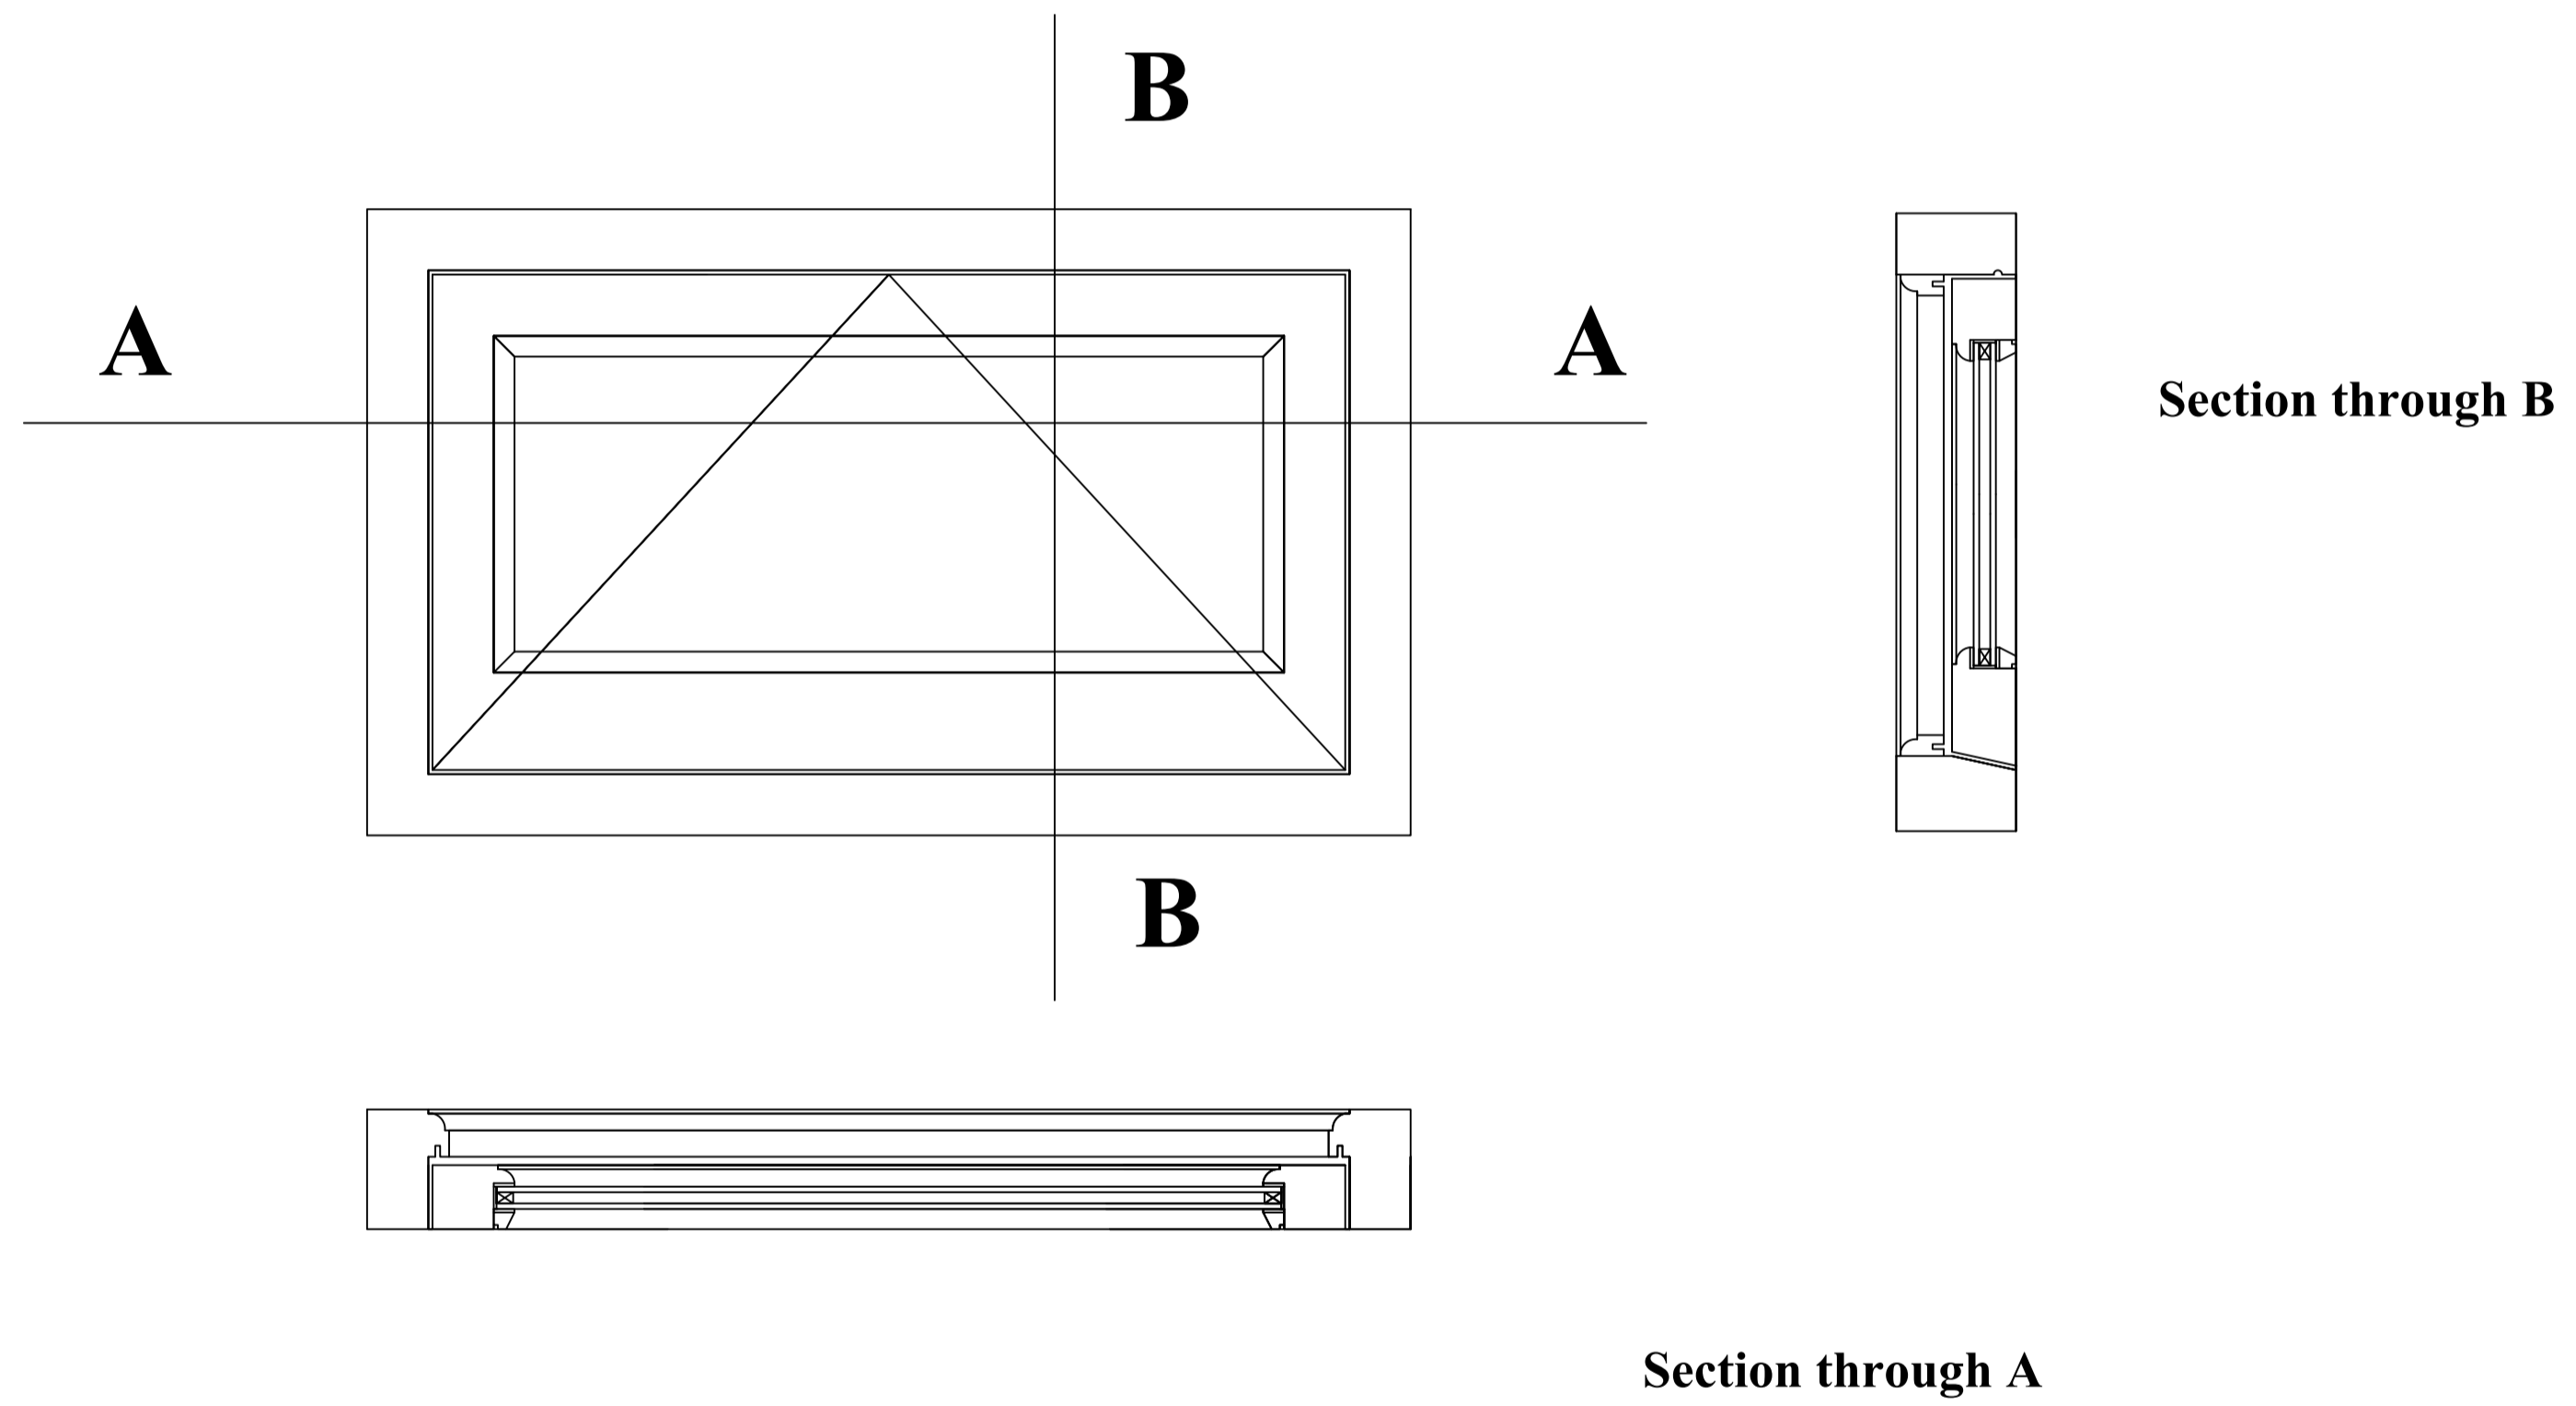

General Notes

Appendix A
New casement window
Made from Accoya
Colour white
Factory finish Sikkens paint
Glazing 4-16-4 Planitherm
Fitted on traditional hinges with
casement stays and fasteners

Dove Cote cottage
Landing X1

	Revision 1	
No.	Revision/Issue	Date

Firm Name and Address
Ryedale Joinery Ltd
Unit 9B
Beansheaf ind park
Kirby Misperton
YO17 6BG

Project Name and Address
Alan Brancroft
Demensne Farm
Robin Hoods Bay
YO22 4QF

Project	Brancroft	Sheet
Date	14/02/22	A1
Scale	1:5	

NYMNP
14/02/2022

AMENDED

0 5 10
Scale bar in cm A1 Print 1:5