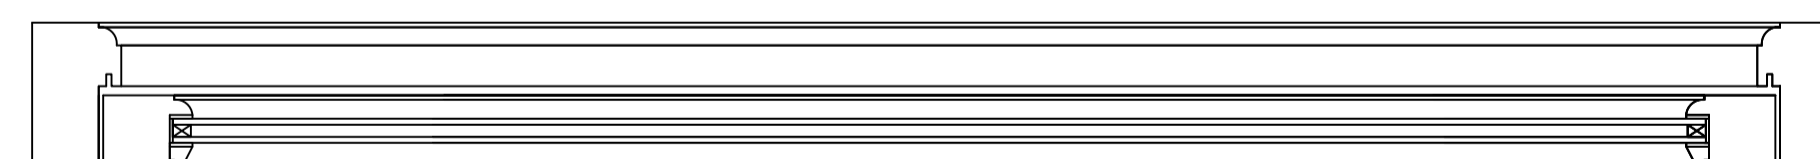

Section through A

General Notes

Appendix A
New casement window
Made from Accoya
Colour white
Factory finish Sikkens paint
Glazing 4-16-4 Planitherm
Fitted on traditional hinges with
casement stays and fasteners

Forge Cottage

Hallway X1

No.	Revision/Issue	Date
	Revision 1	

Firm Name and Address
Ryedale Joinery Ltd
Unit 9B
Beansheaf ind park
Kirby Misperton
YO17 6BG

Project Name and Address
Alan Brancroft
Demensne Farm
Robin Hoods Bay
YO22 4QF

Project	Brancroft	Sheet	
Date	14/02/22		A1
Scale	1:5		

NYMNPA

14/02/2022

AMENDED

Scale bar in cm A1 Print 1:5