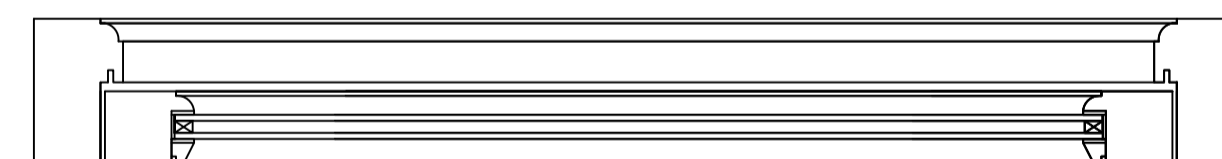

Section through A

General Notes

Appendix A
New casement window
Made from Accoya
Colour white
Factory finish Sikkens paint
Glazing 4-16-4 Planitherm
Fitted on traditional hinges with
casement stays and fasteners

Forge Cottage
Bedroom 1 X1

No.	Revision/Issue	Date
	Revision 1	

Firm Name and Address
Ryedale Joinery Ltd
Unit 9B
Beansheaf ind park
Kirby Misperton
YO17 6BG

Project Name and Address
Alan Brancroft
Demensne Farm
Robin Hoods Bay
YO22 4QF

Project	Brancroft	Sheet	
Date	14/02/22		A1
Scale	1:5		

NYMNP

14/02/2022

AMENDED

Scale bar in cm A1 Print 1:5