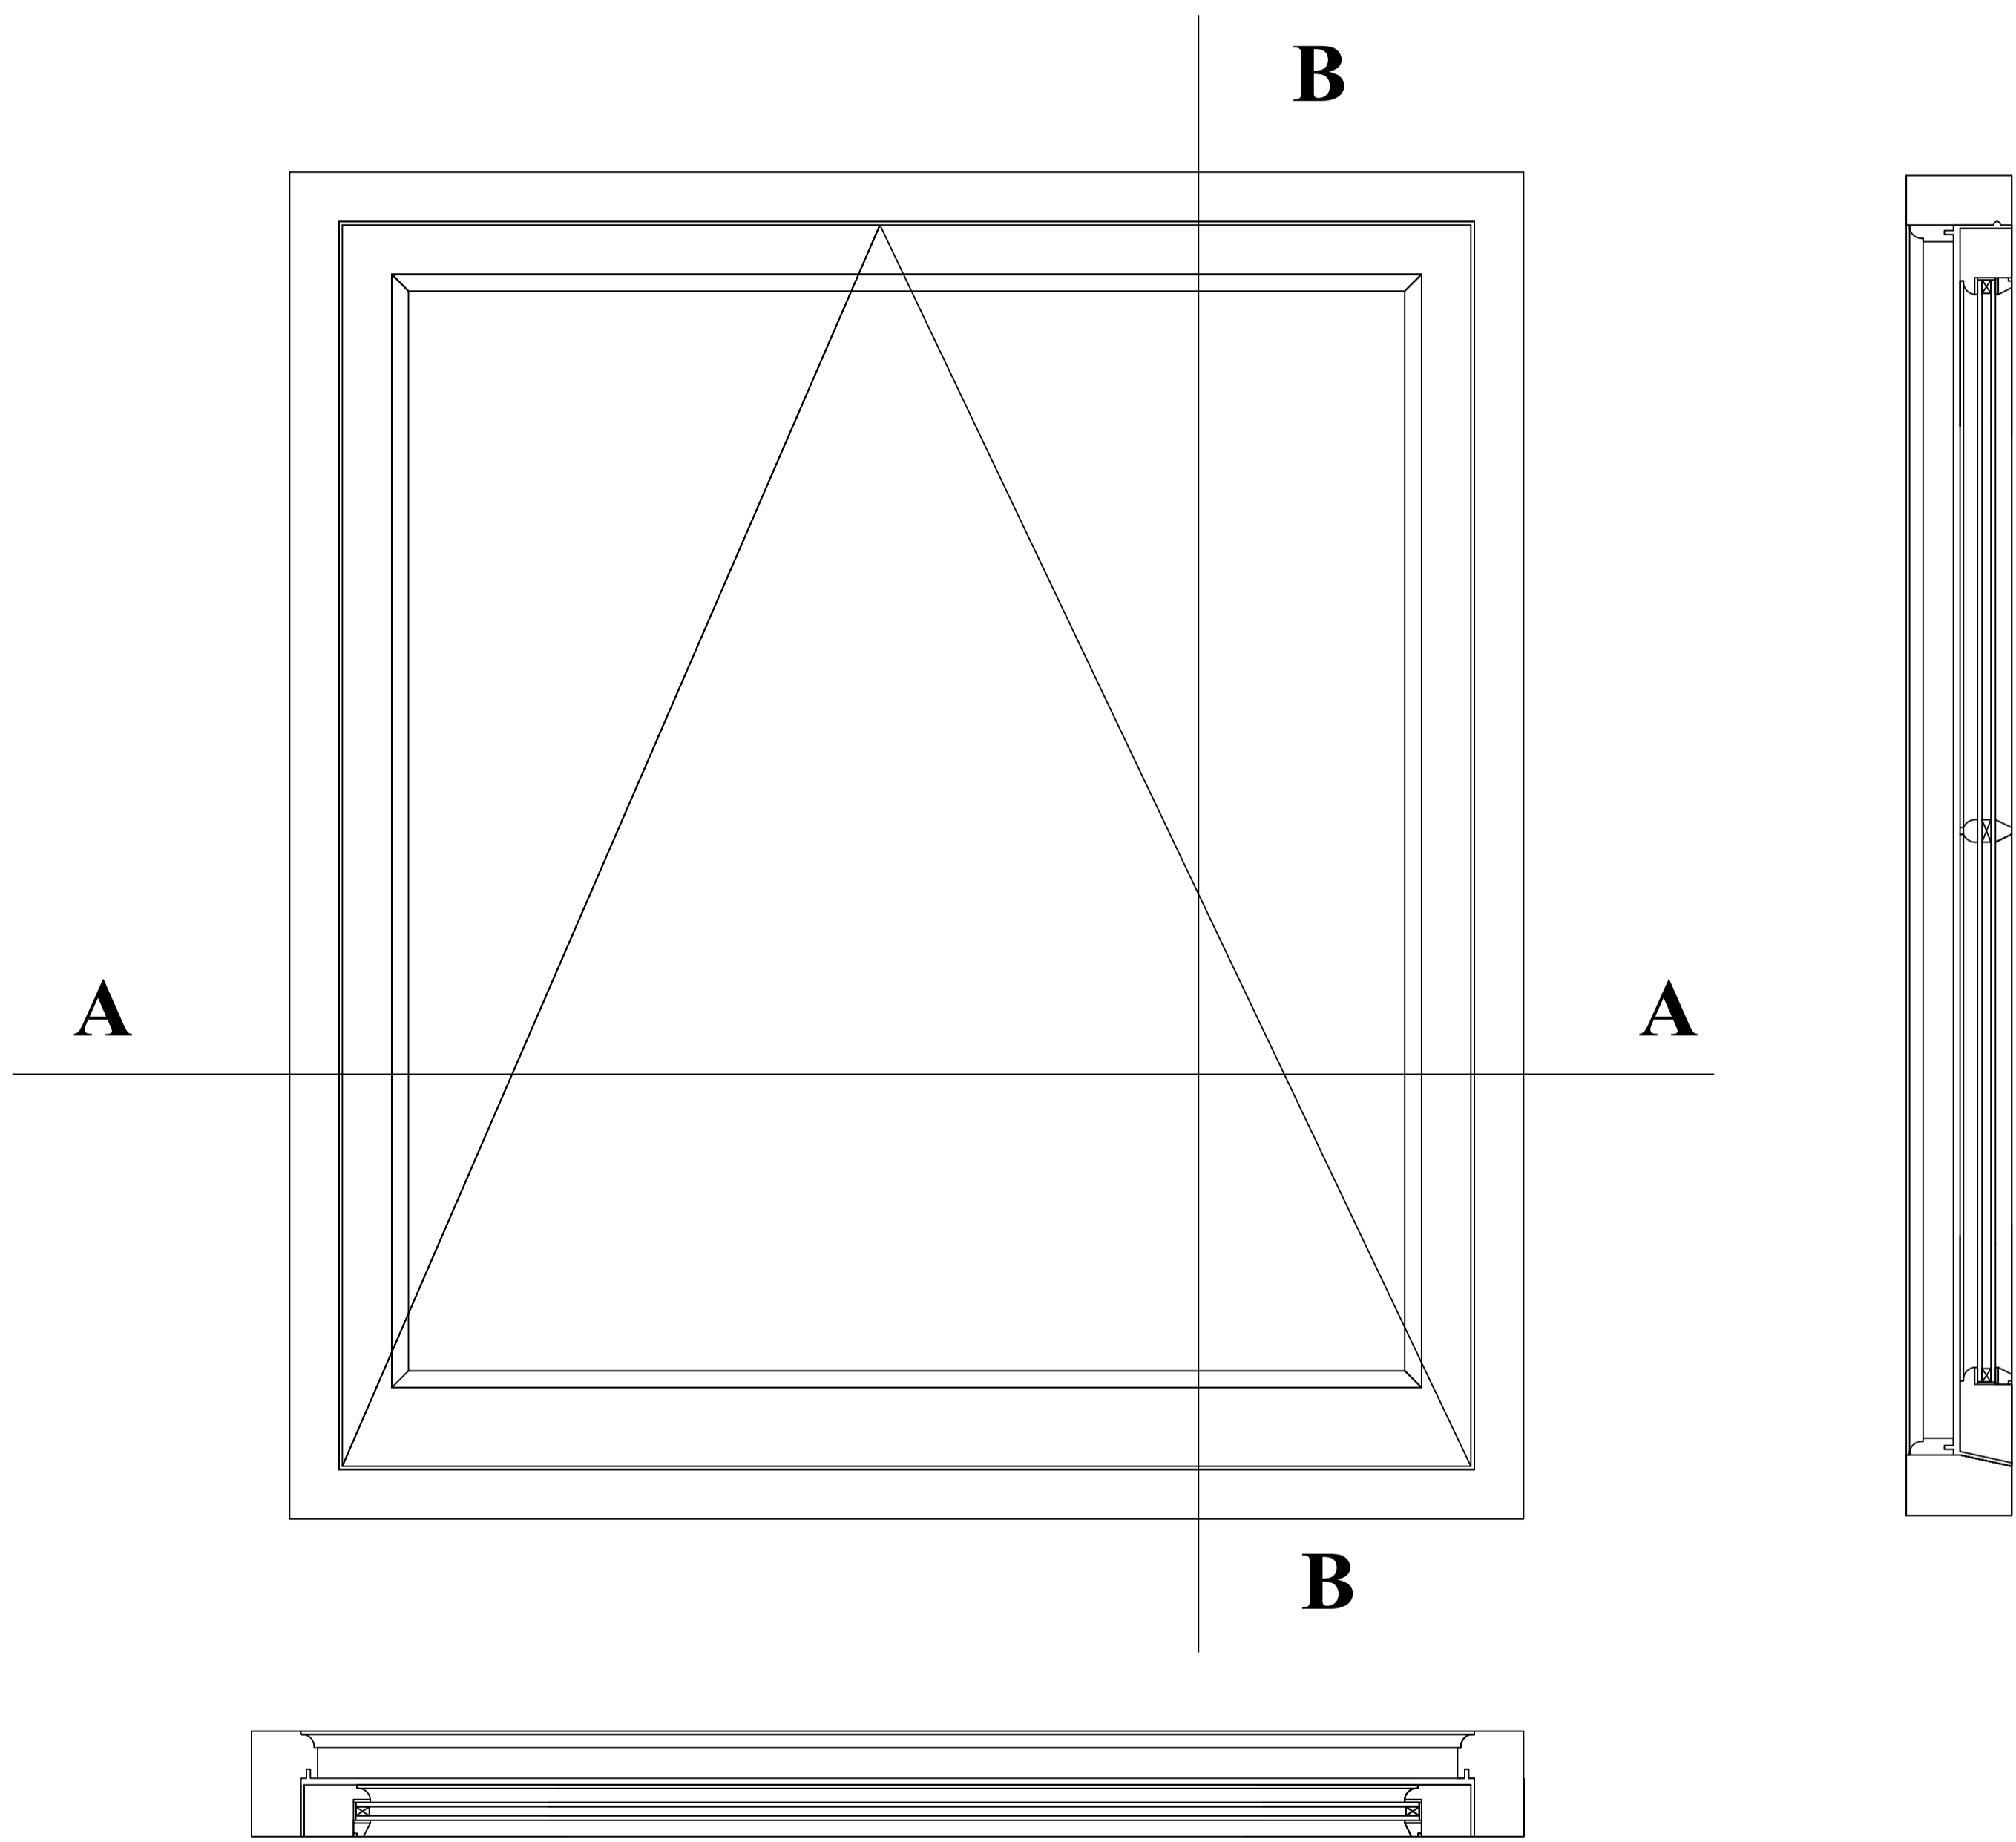

Project	Brancroft	Sheet
Date	14/02/22	A1
Scale	1:5	

Scale bar in cm A1 Print 1:5

Section through B

Section through A

General Notes

Appendix A
 New casement window
 Made from Accoya
 Colour white
 Factory finish Sikkens paint
 Glazing 4-16-4 Planitherm
 Fitted on traditional hinges with
 casement stays and fasteners