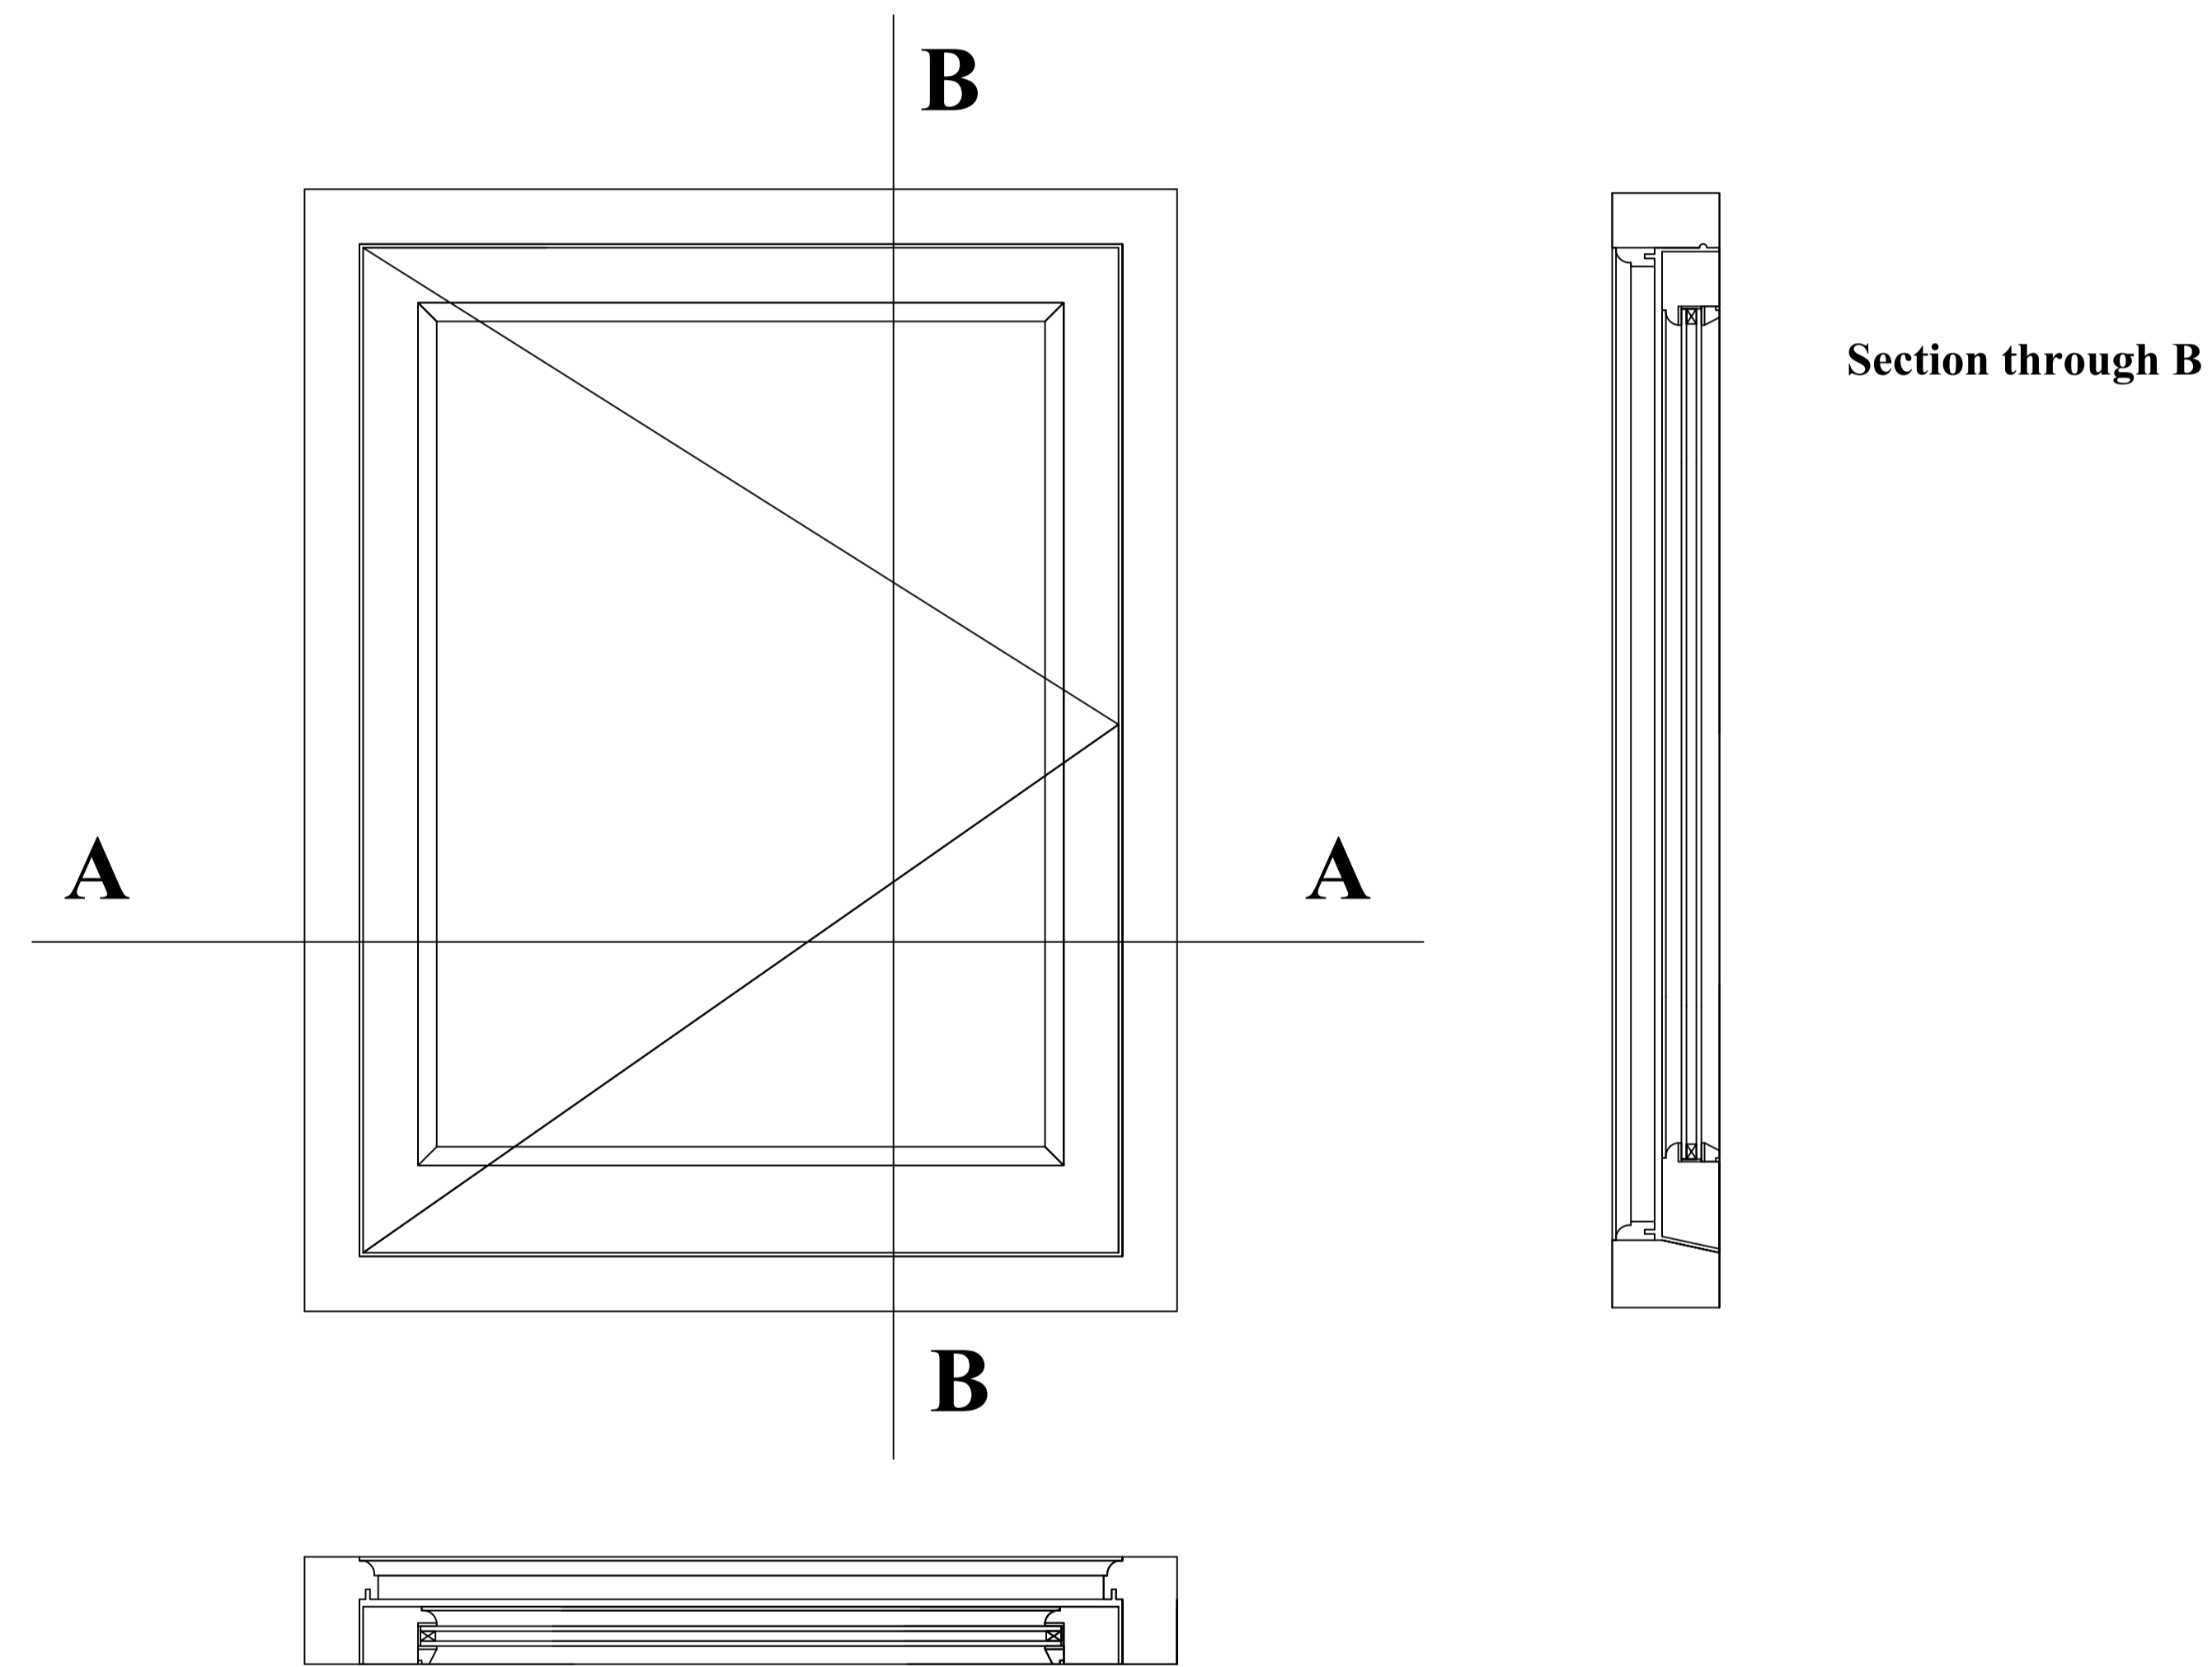

General Notes

Appendix A
New casement window
Made from Accoya
Colour white
Factory finish Sikkens paint
Glazing 4-16-4 Planitherm
Fitted on traditional hinges with
casement stays and fasteners

Dove Cote cottage

Bedroom 1 X1
Bedroom 2 X2
Bedroom 3 X1

	Revision 1	
No.	Revision/Issue	Date

Firm Name and Address
Ryedale Joinery Ltd
Unit 9B
Beansheaf ind park
Kirby Misperton
YO17 6BG

Project Name and Address
Alan Brancroft
Demensne Farm
Robin Hoods Bay
YO22 4QF

Project	Brancroft	Sheet
Date	14/02/22	A1
Scale	1:5	

NYMNPA

14/02/2022

AMENDED

Scale bar in cm A1 Print 1:5