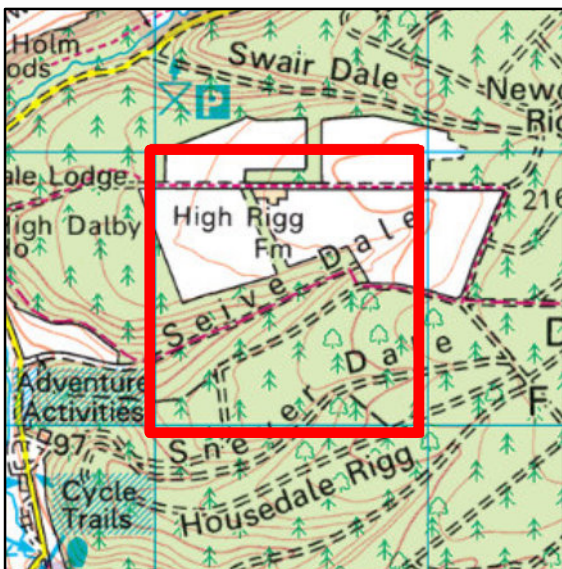

Legend

Rec - Cycling

- Forest Road or Similar
- Green - Easy
- Blue - Moderate
- Red - Difficult
- Black - Severe
- Orange - Extreme
- Ungraded
- Blocks

Site Plan - 03

Stuart Startup

Scale @ A4: 1:5,000

Date: 21/01/2022