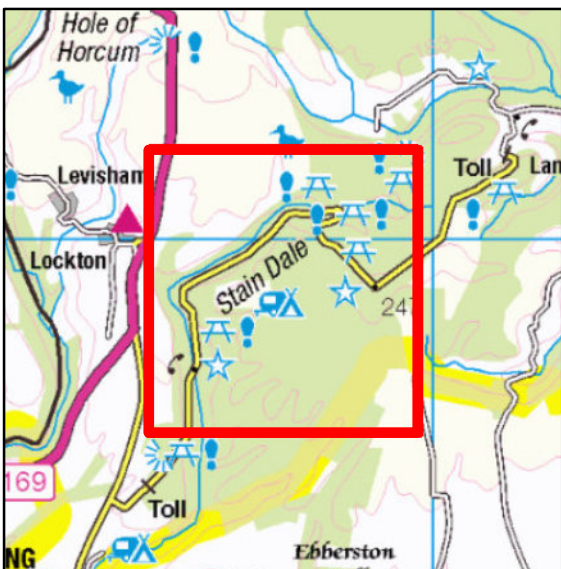

Legend

Blocks

Location Plan - 02

Scale @ A4: 1:25,000

km

0 0.4 0.8 1.2

Stuart Startup

Date: 21/01/2022