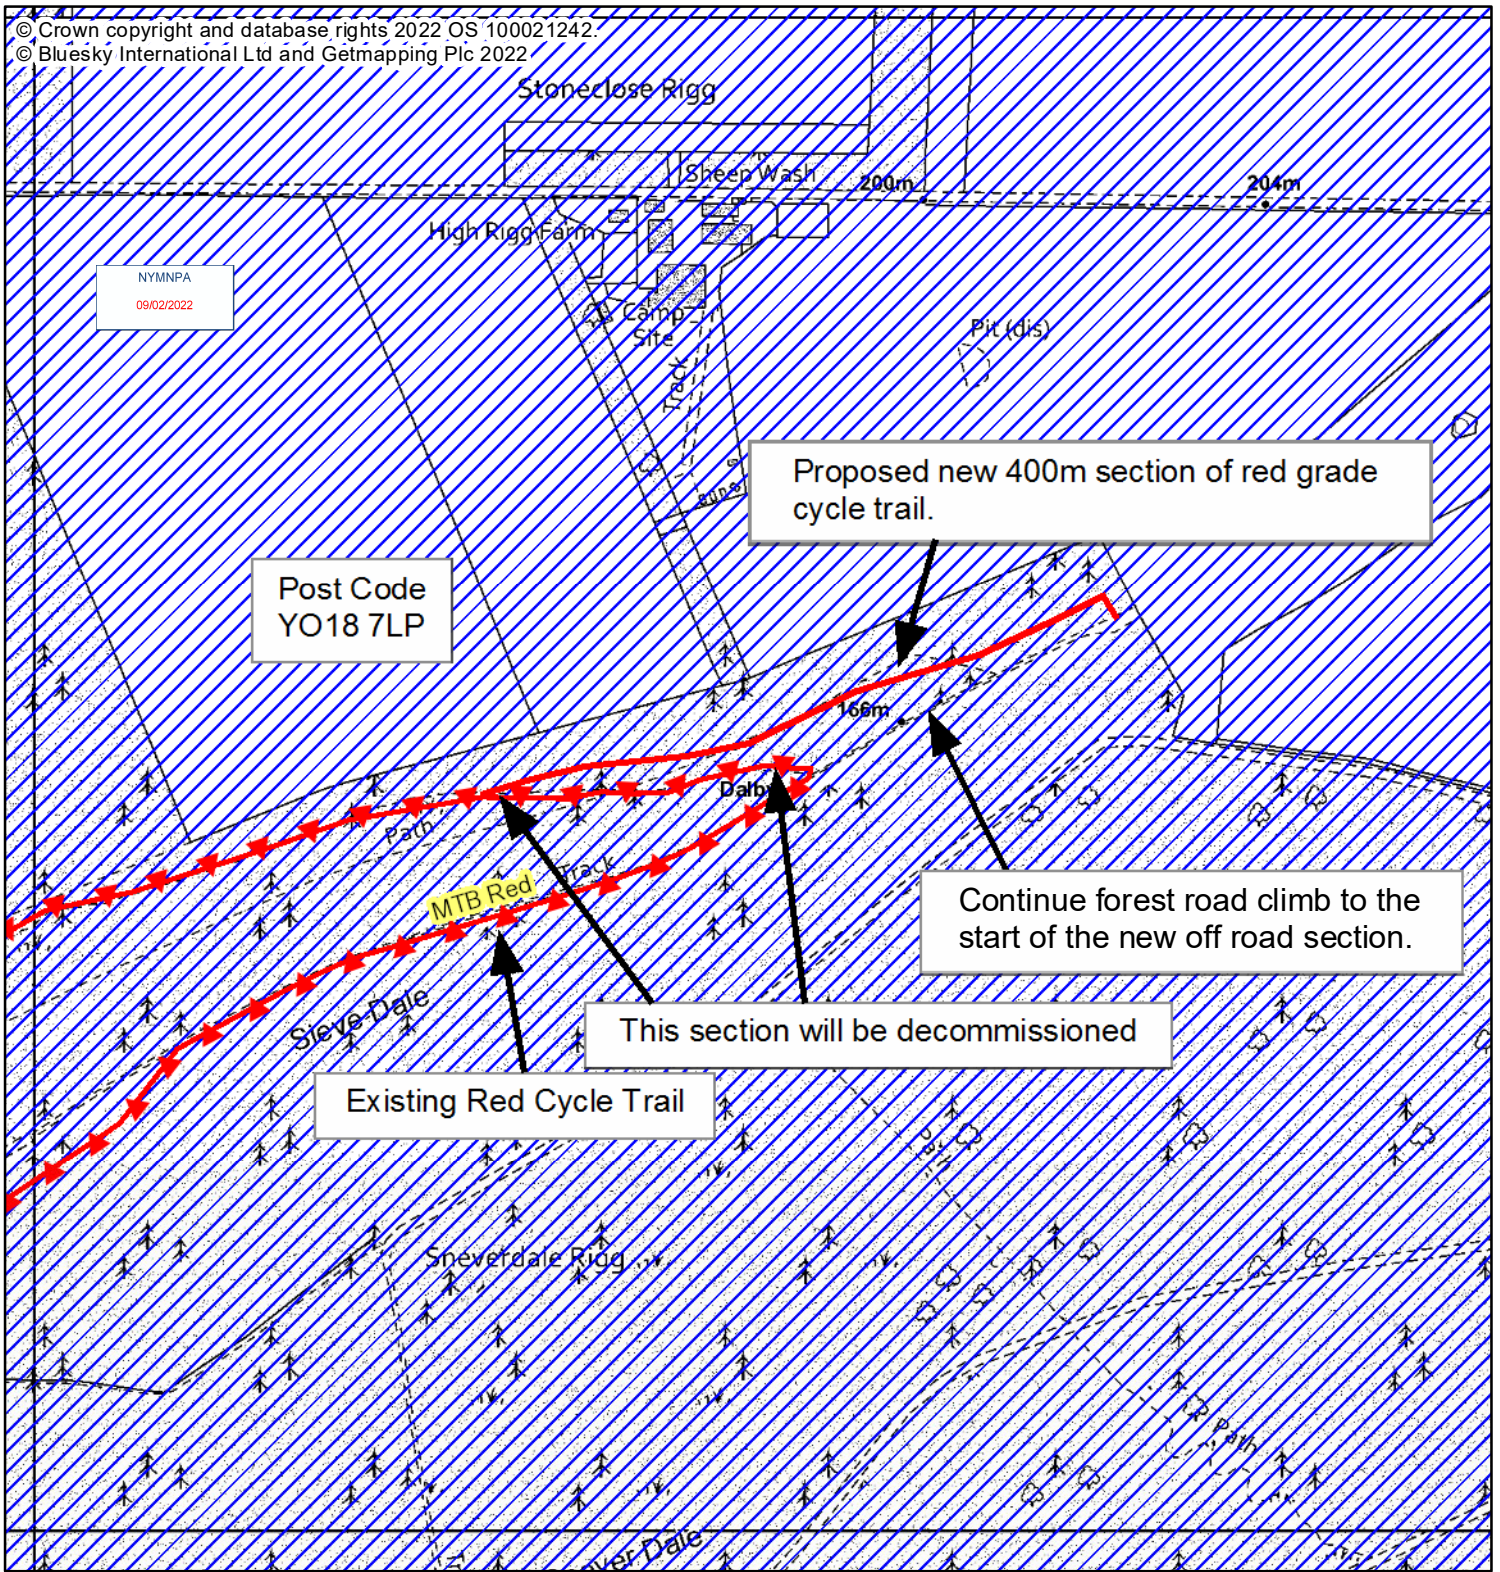

Legend

Rec - Cycling

- Forest Road or Similar
- Green - Easy
- Blue - Moderate
- Red - Difficult
- Black - Severe
- Orange - Extreme
- Ungraded
- Blocks

Site Plan - 03

Stuart Startup

Scale @ A4: 1:5,000

Date: 21/01/2022