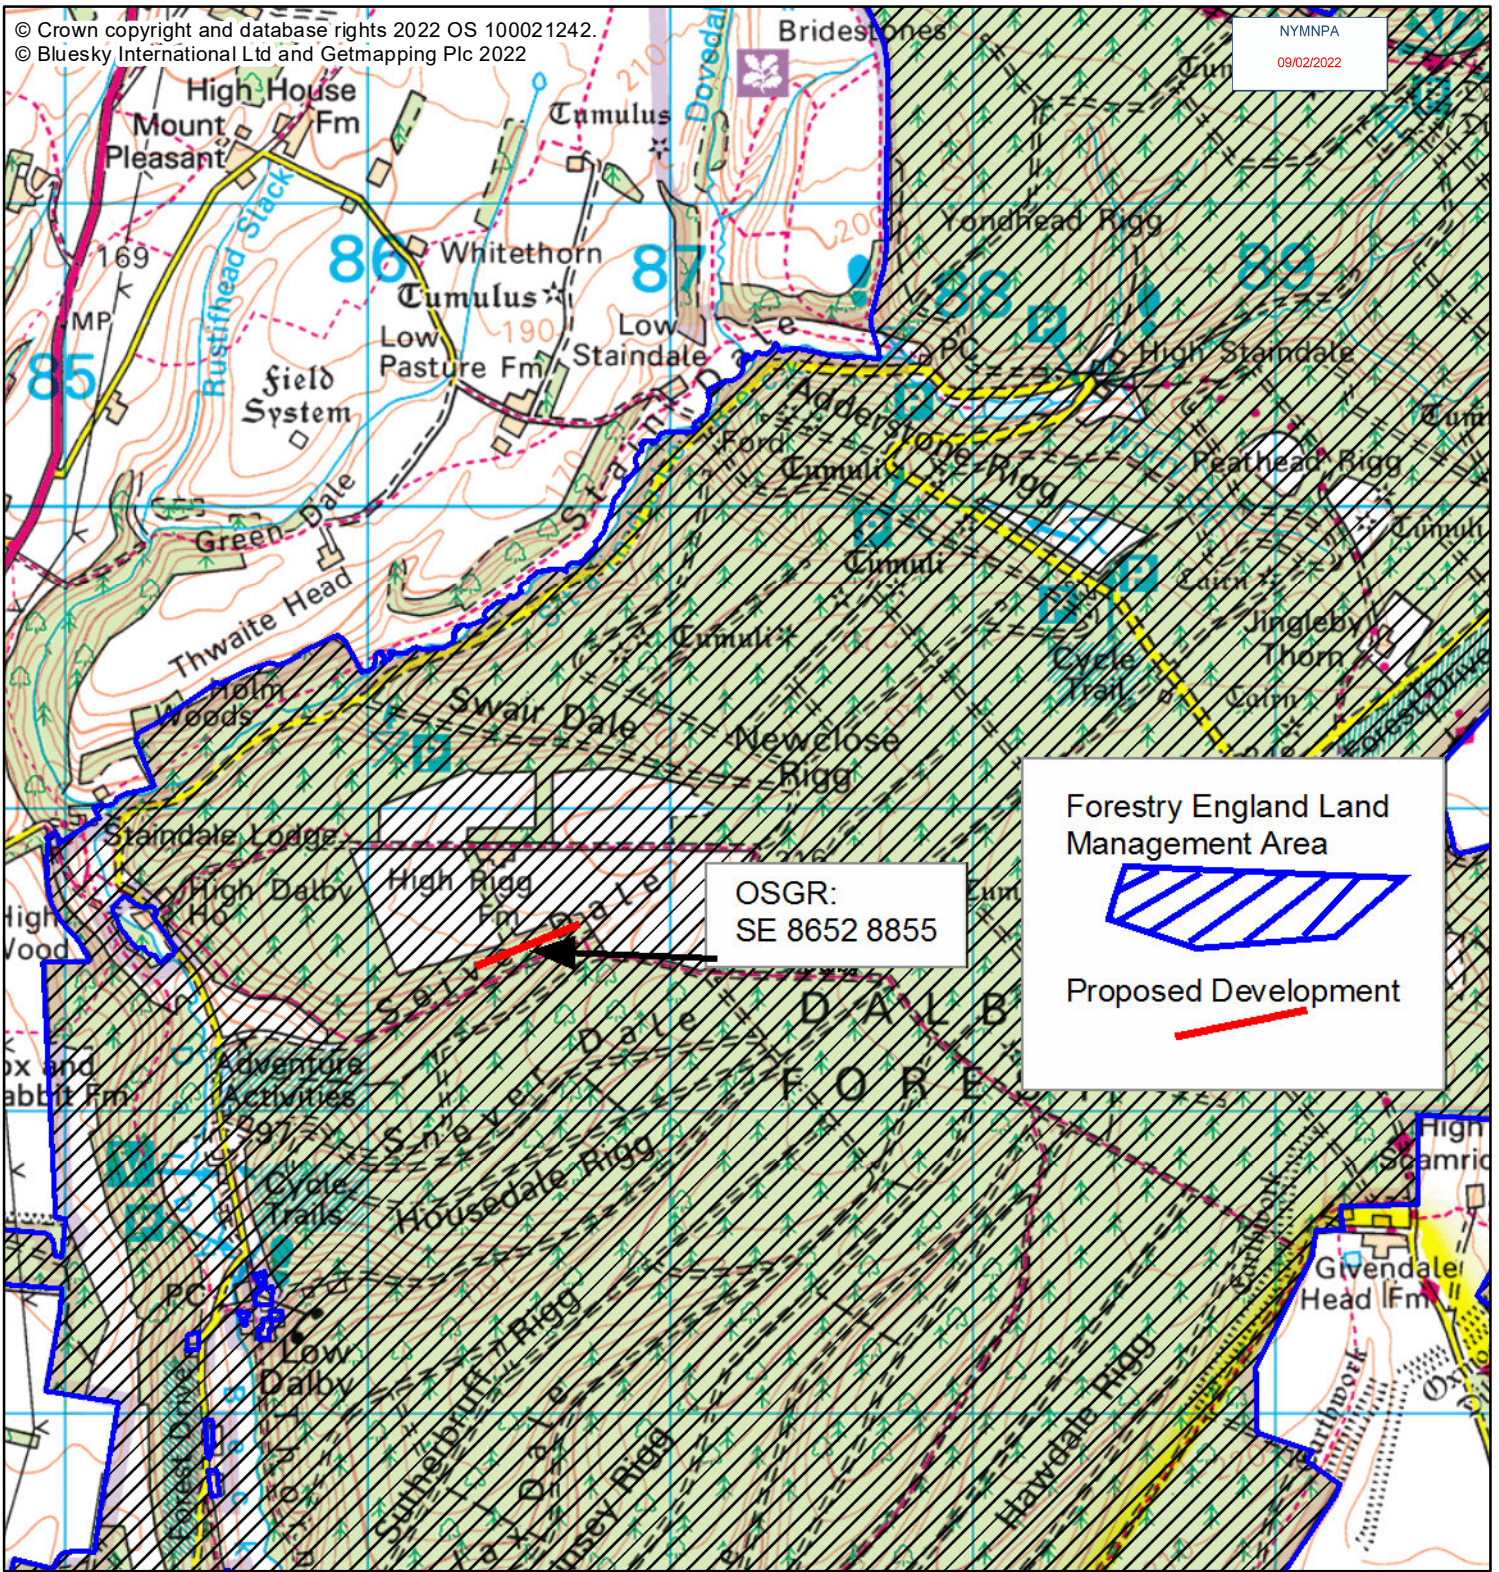

Legend

Blocks

Location Plan - 02

Scale @ A4: 1:25,000

km

0 0.4 0.8 1.2

Stuart Startup

Date: 21/01/2022