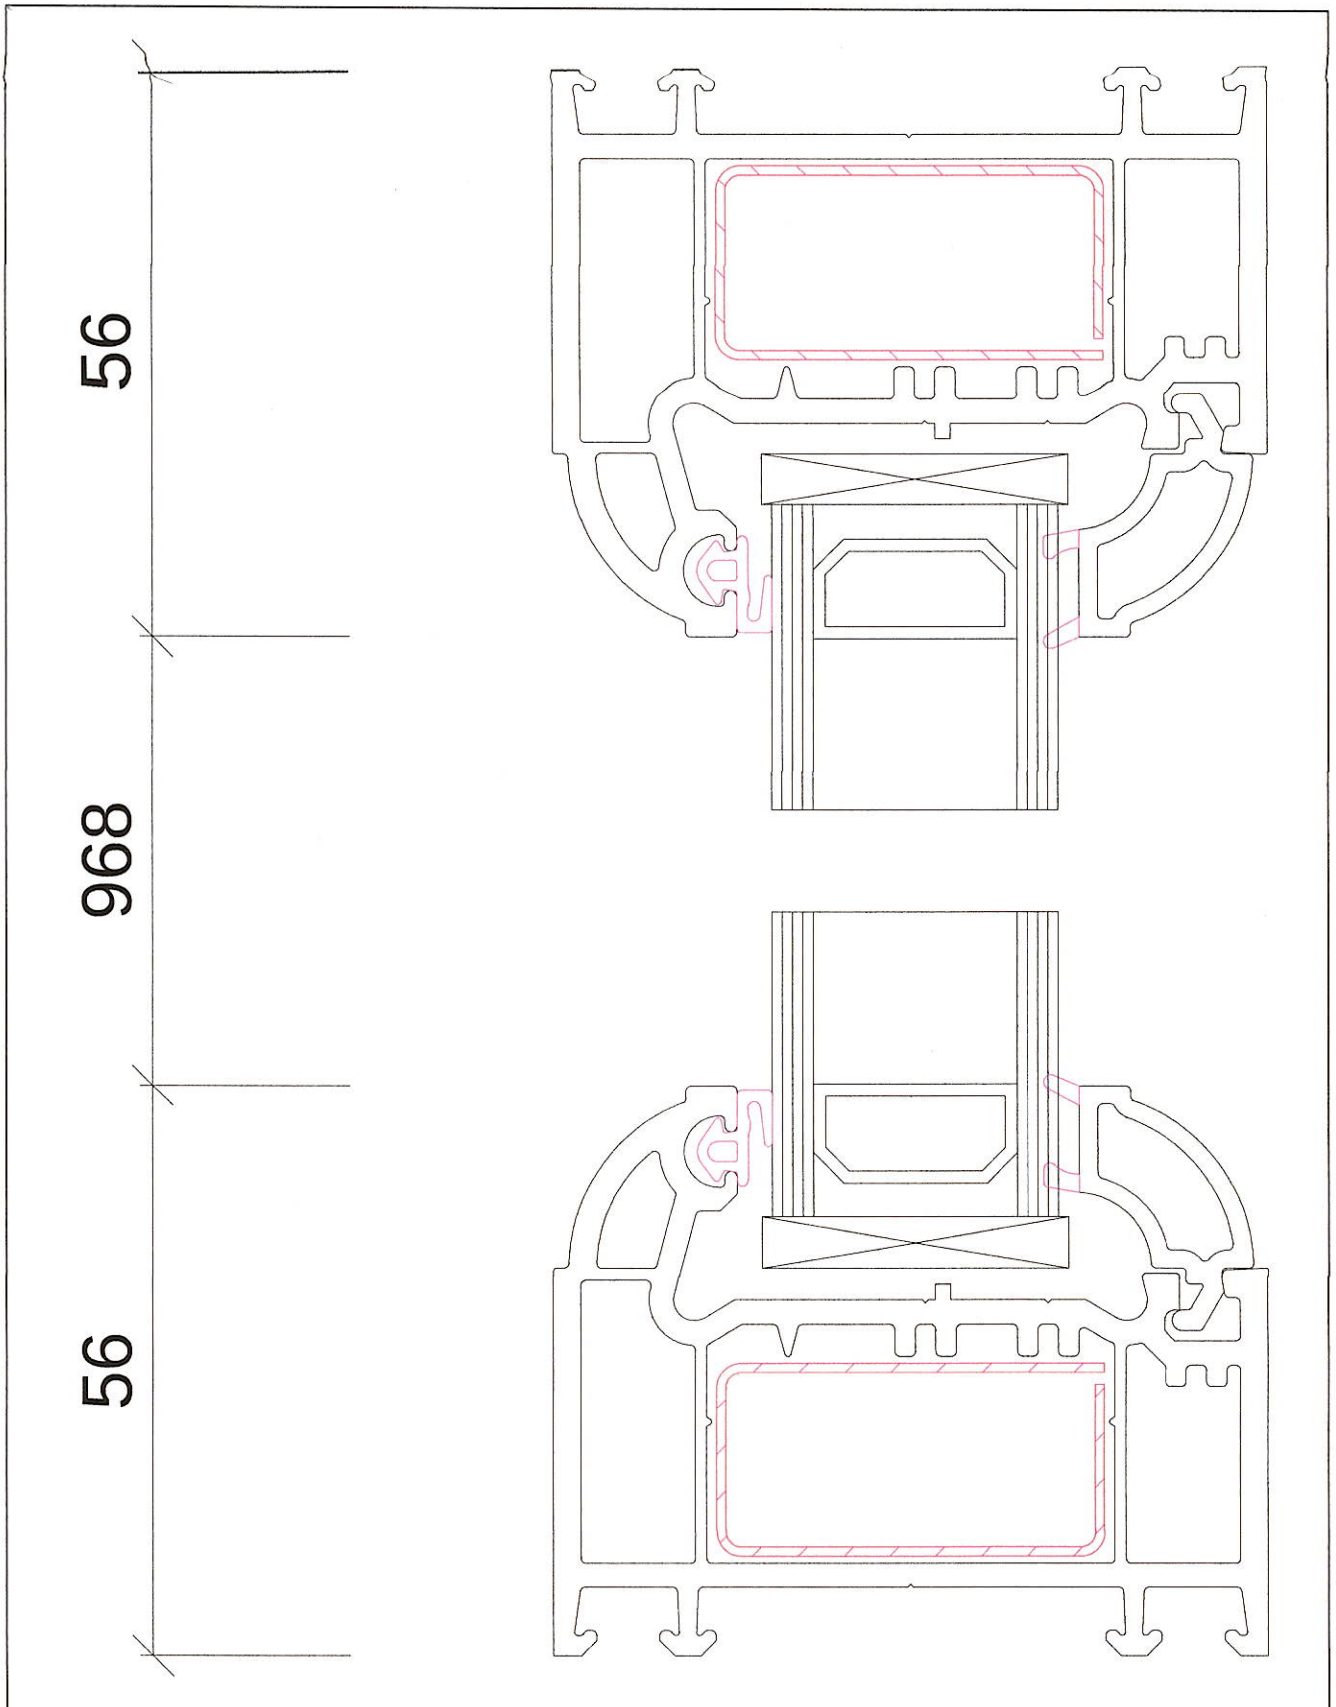

FRAME

70mm

70mm

FRAME

2100 OVERALL

70mm FRAME

120 TOP RAIL

895
GLASS

175mm MIDDLE RAIL

620 Moulding
to
PANELS

200mm
BOTTOM RAIL

30mm
CILL

890 OVERALL

Frame 101160 Frame 56 mm

Frame 101160 Frame 56 mm