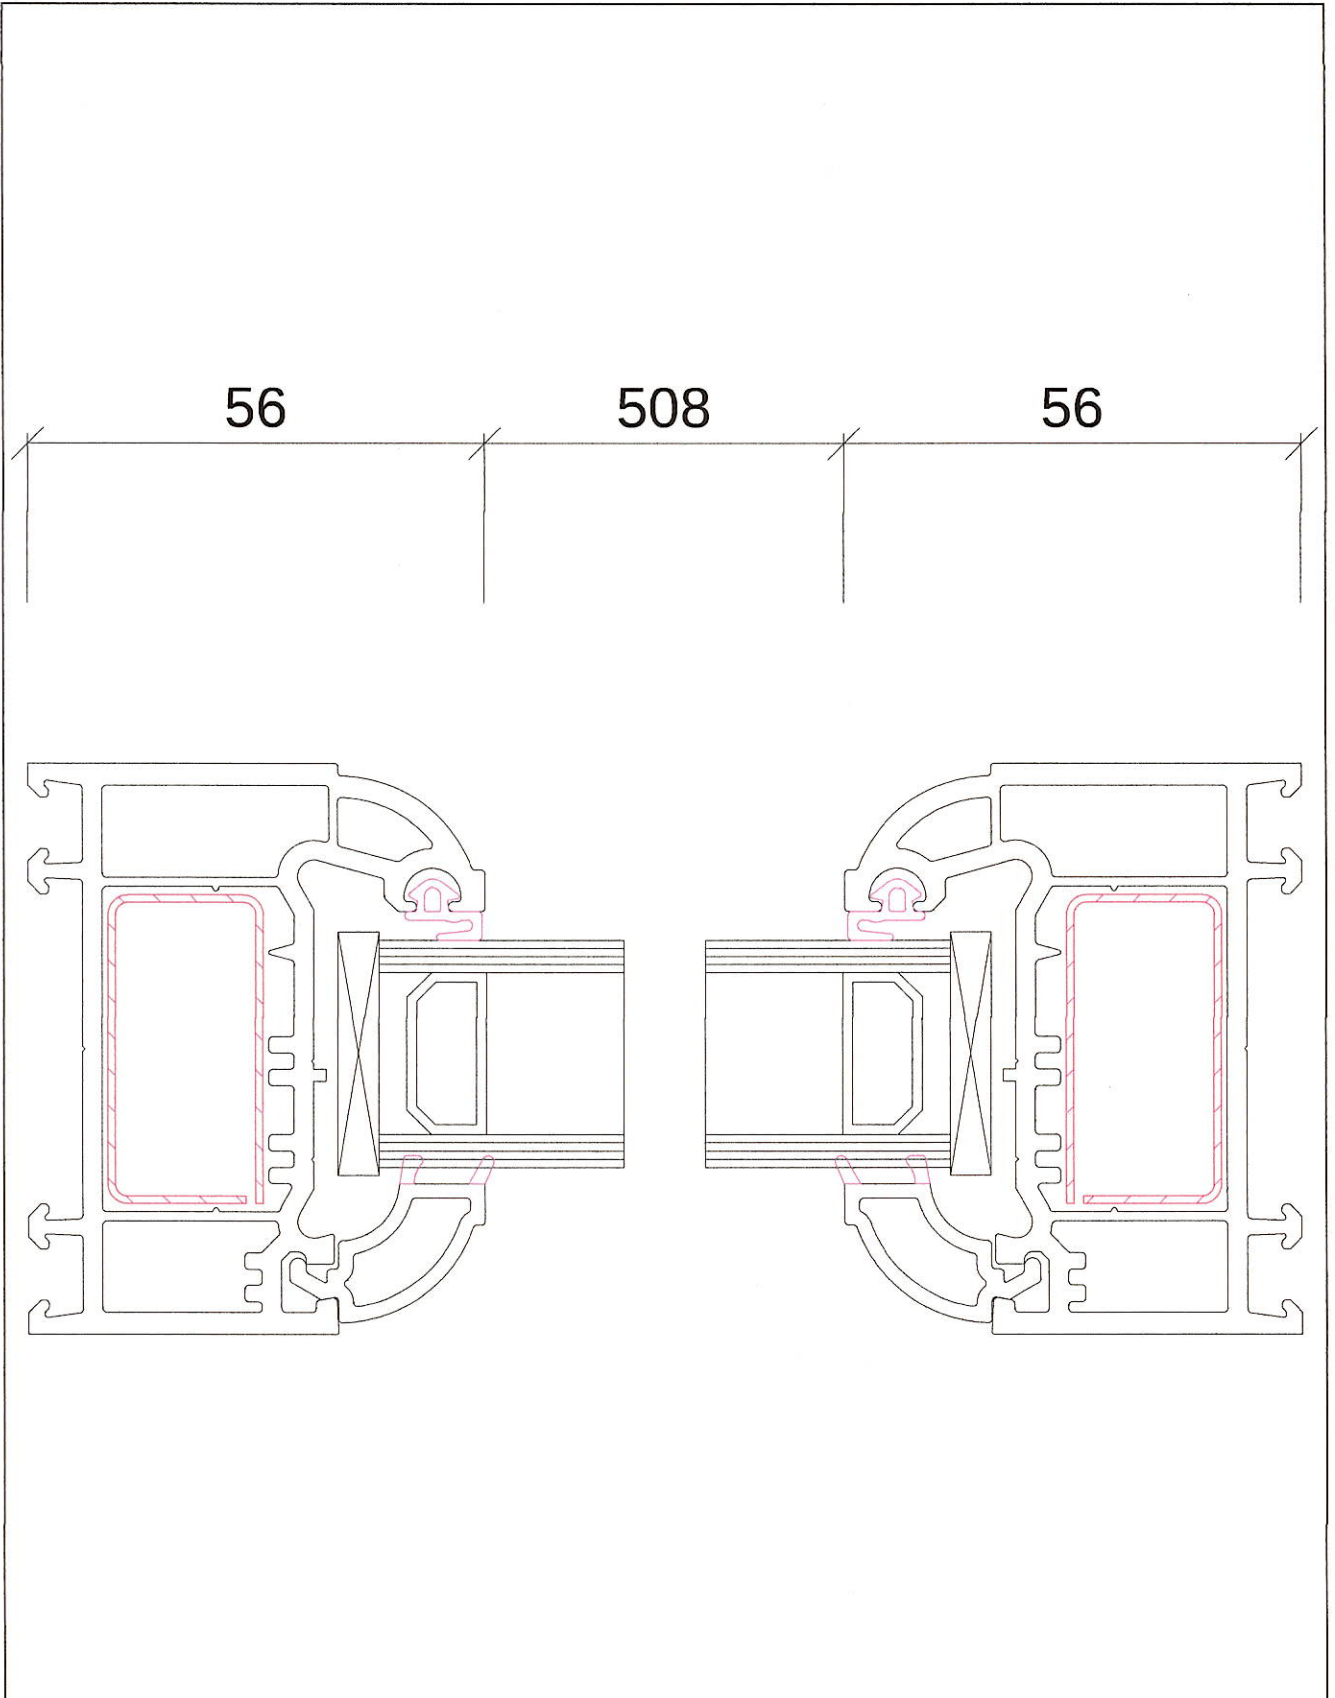

FRAME

70mm

70mm

FRAME

2100 OVERALL

70mm FRAME

120 TOP RAIL

895
GLASS

175mm MIDDLE RAIL

620 Moulding
to
PANELS

200mm
BOTTOM RAIL

30mm
CILL

890 OVERALL

Frame 101160 Frame 56 mm

Frame 101160 Frame 56 mm