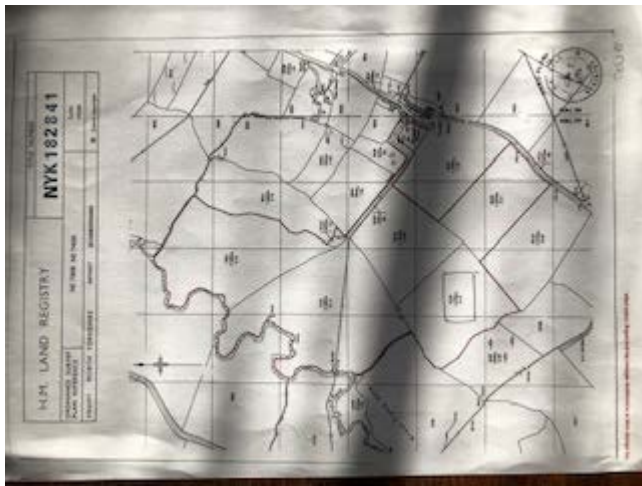

Sent from my iPhone