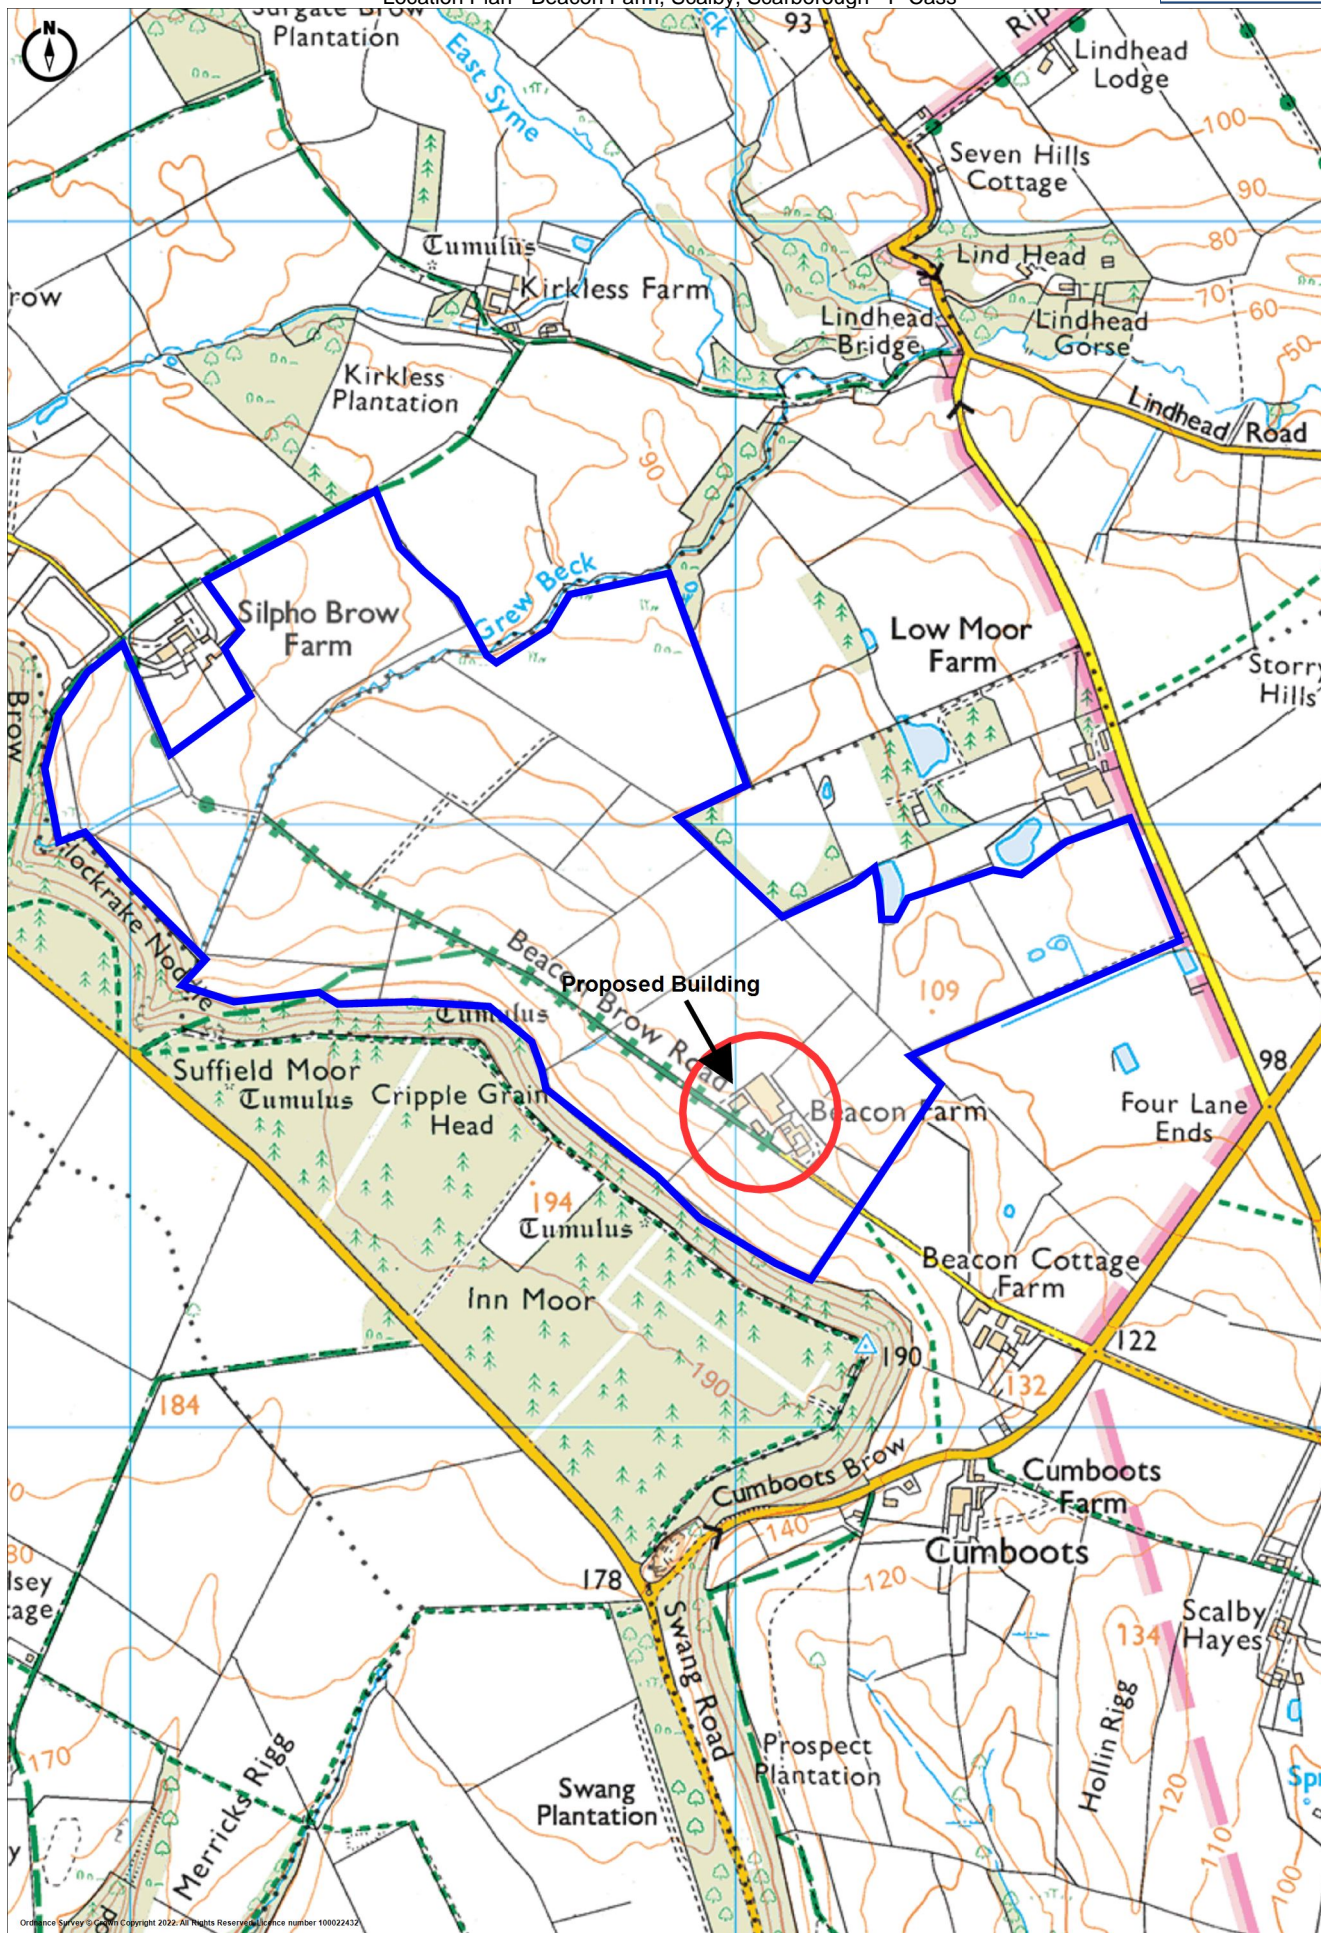

Location Plan - Beacon Farm, Scalby, Scarborough - P Cass