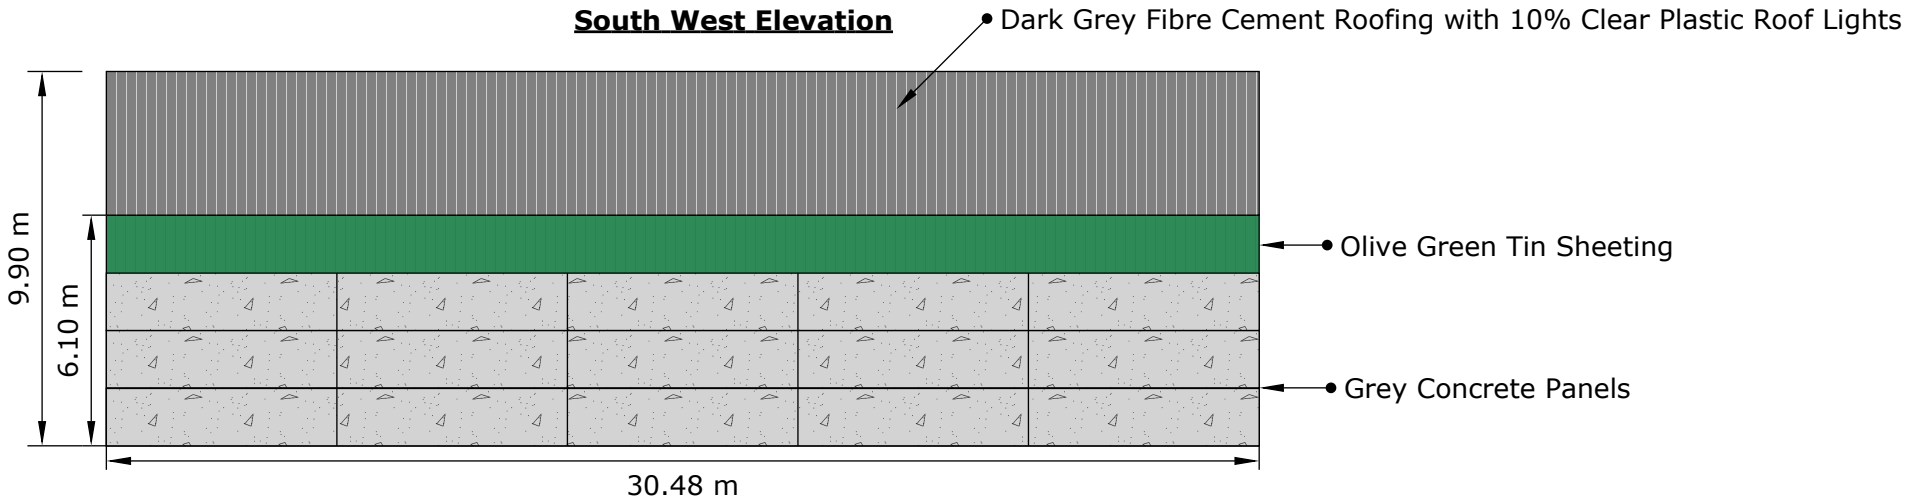

Date: March 2022

Ref: WFT/P Cass

Description:

Planning Application Plans for
Proposed building at Beacon
Farm, Scalby

Scale: 1:200

Cundalls

North-West Elevation

South-East Elevation

North East Elevation

South West Elevation

Date: March 2022

Ref: WFT/P Cass

Description:

Planning Application Plans for Proposed building at Beacon Farm, Scalby

Scale: 1:200