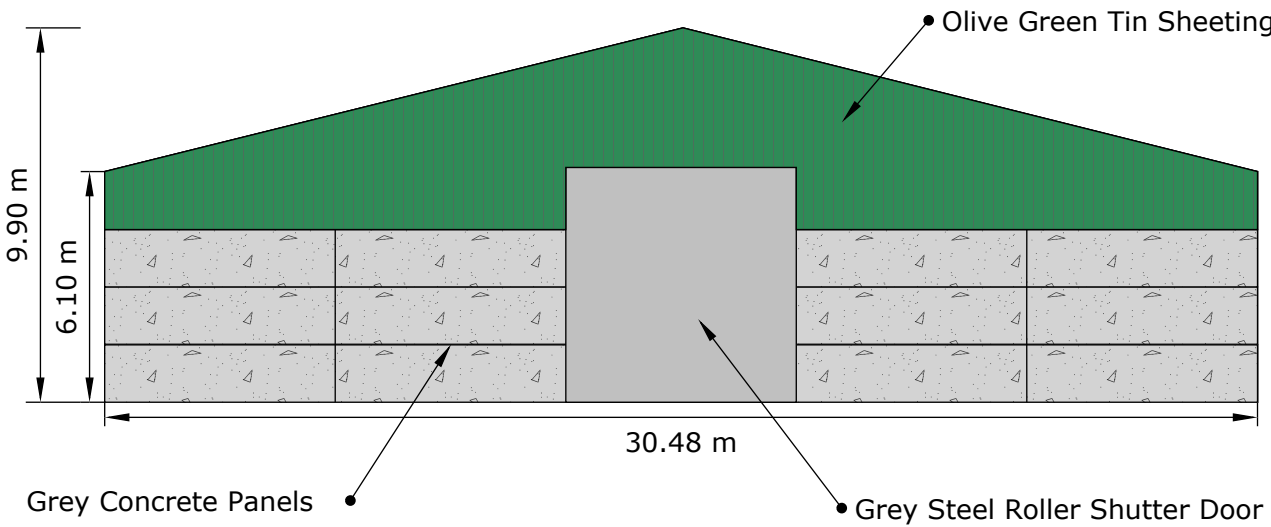

Date: March 2022

Ref: WFT/P Cass

Description:

Planning Application Plans for
Proposed building at Beacon
Farm, Scalby

Scale: 1:200

Cundalls

North-West Elevation

South-East Elevation

North East Elevation

South West Elevation

Date: March 2022

Ref: WFT/P Cass

Description:

Planning Application Plans for Proposed building at Beacon Farm, Scalby

Scale: 1:200