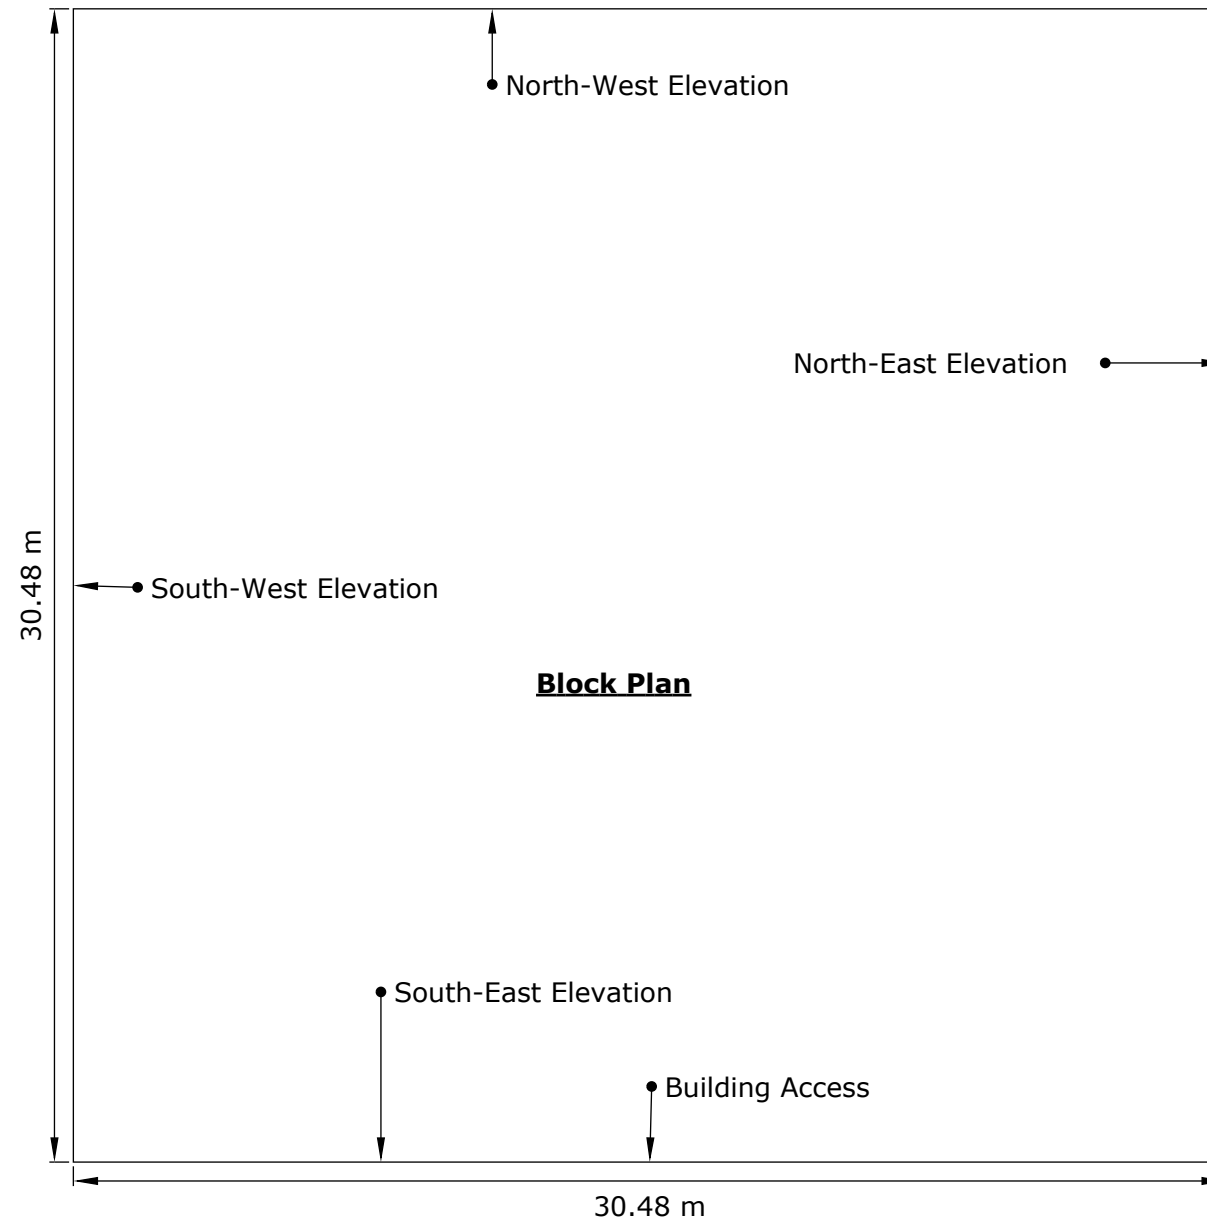

Location Plan - Beacon Farm, Scalby, Scarborough - P Cass

Ordnance Survey © Crown Copyright 2022. All Rights Reserved. Licence number 100022432

Site Plan - Beacon Farm, Salby, Scarborough - P Cass

NYMNPA
10/03/2022

Date: March 2022

Ref: WFT/P Cass

Description:

Planning Application Plans for
Proposed building at Beacon
Farm, Scalby

Scale: 1:200

Cundalls

North-West Elevation

South-East Elevation

North East Elevation

South West Elevation

Date: March 2022

Ref: WFT/P Cass

Description:

Planning Application Plans for Proposed building at Beacon Farm, Scalby

Scale: 1:200