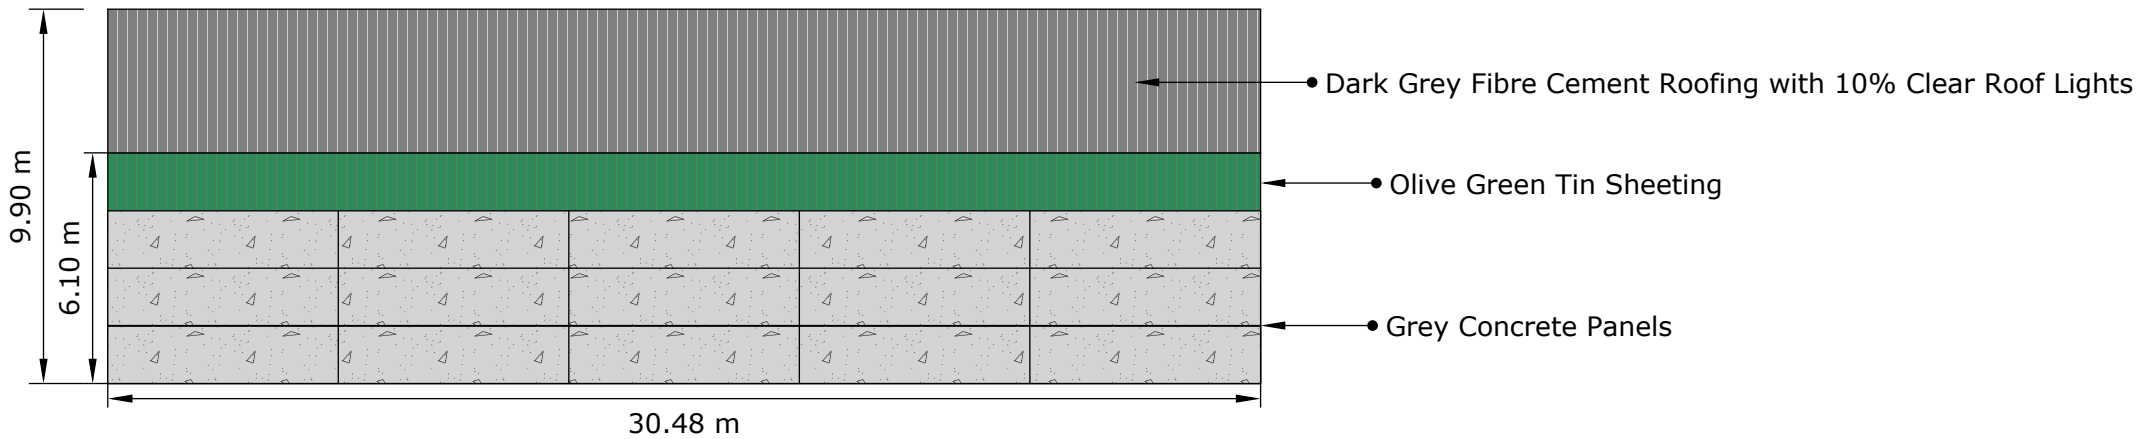

Date: March 2022

Ref: WFT/P Cass

Description:

Planning Application Plans for
Proposed building at Beacon
Farm, Scalby

Scale: 1:200

Cundalls

North-West Elevation

South-East Elevation

North East Elevation

South West Elevation

Date: March 2022

Ref: WFT/P Cass

Description:

Planning Application Plans for Proposed building at Beacon Farm, Scalby

Scale: 1:200