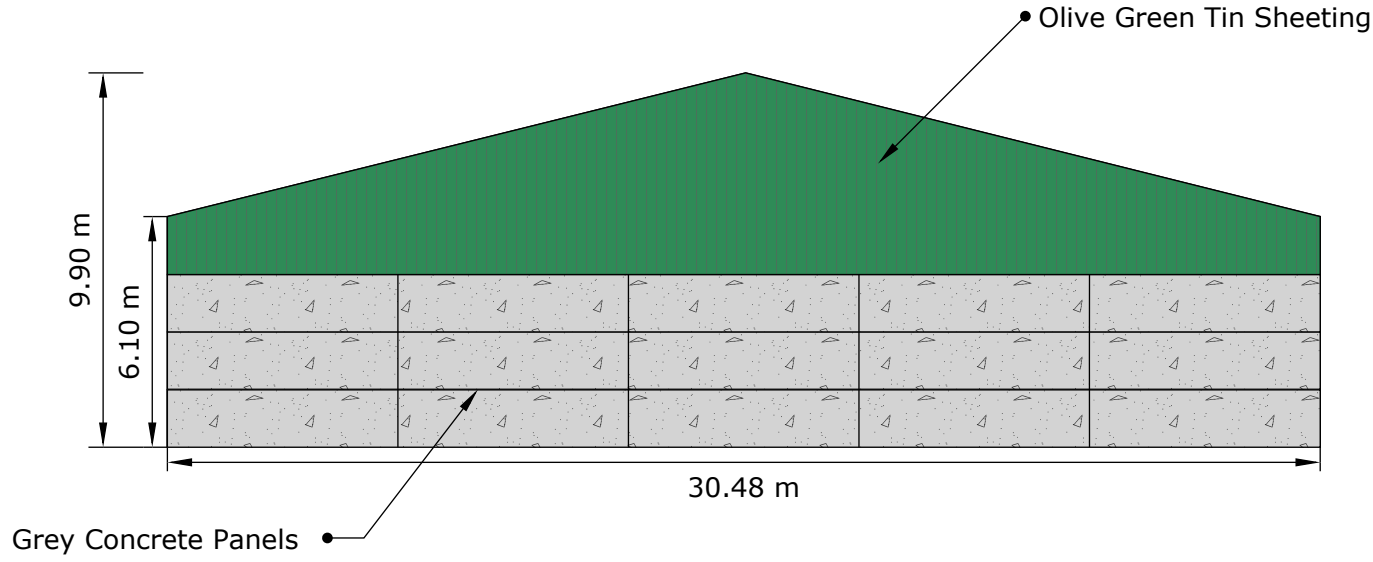

Date: March 2022

Ref: WFT/P Cass

Description:

Planning Application Plans for
Proposed building at Beacon
Farm, Scalby

Scale: 1:200

Cundalls

North-West Elevation

South-East Elevation

North East Elevation

South West Elevation

Date: March 2022

Ref: WFT/P Cass

Description:

Planning Application Plans for Proposed building at Beacon Farm, Scalby

Scale: 1:200