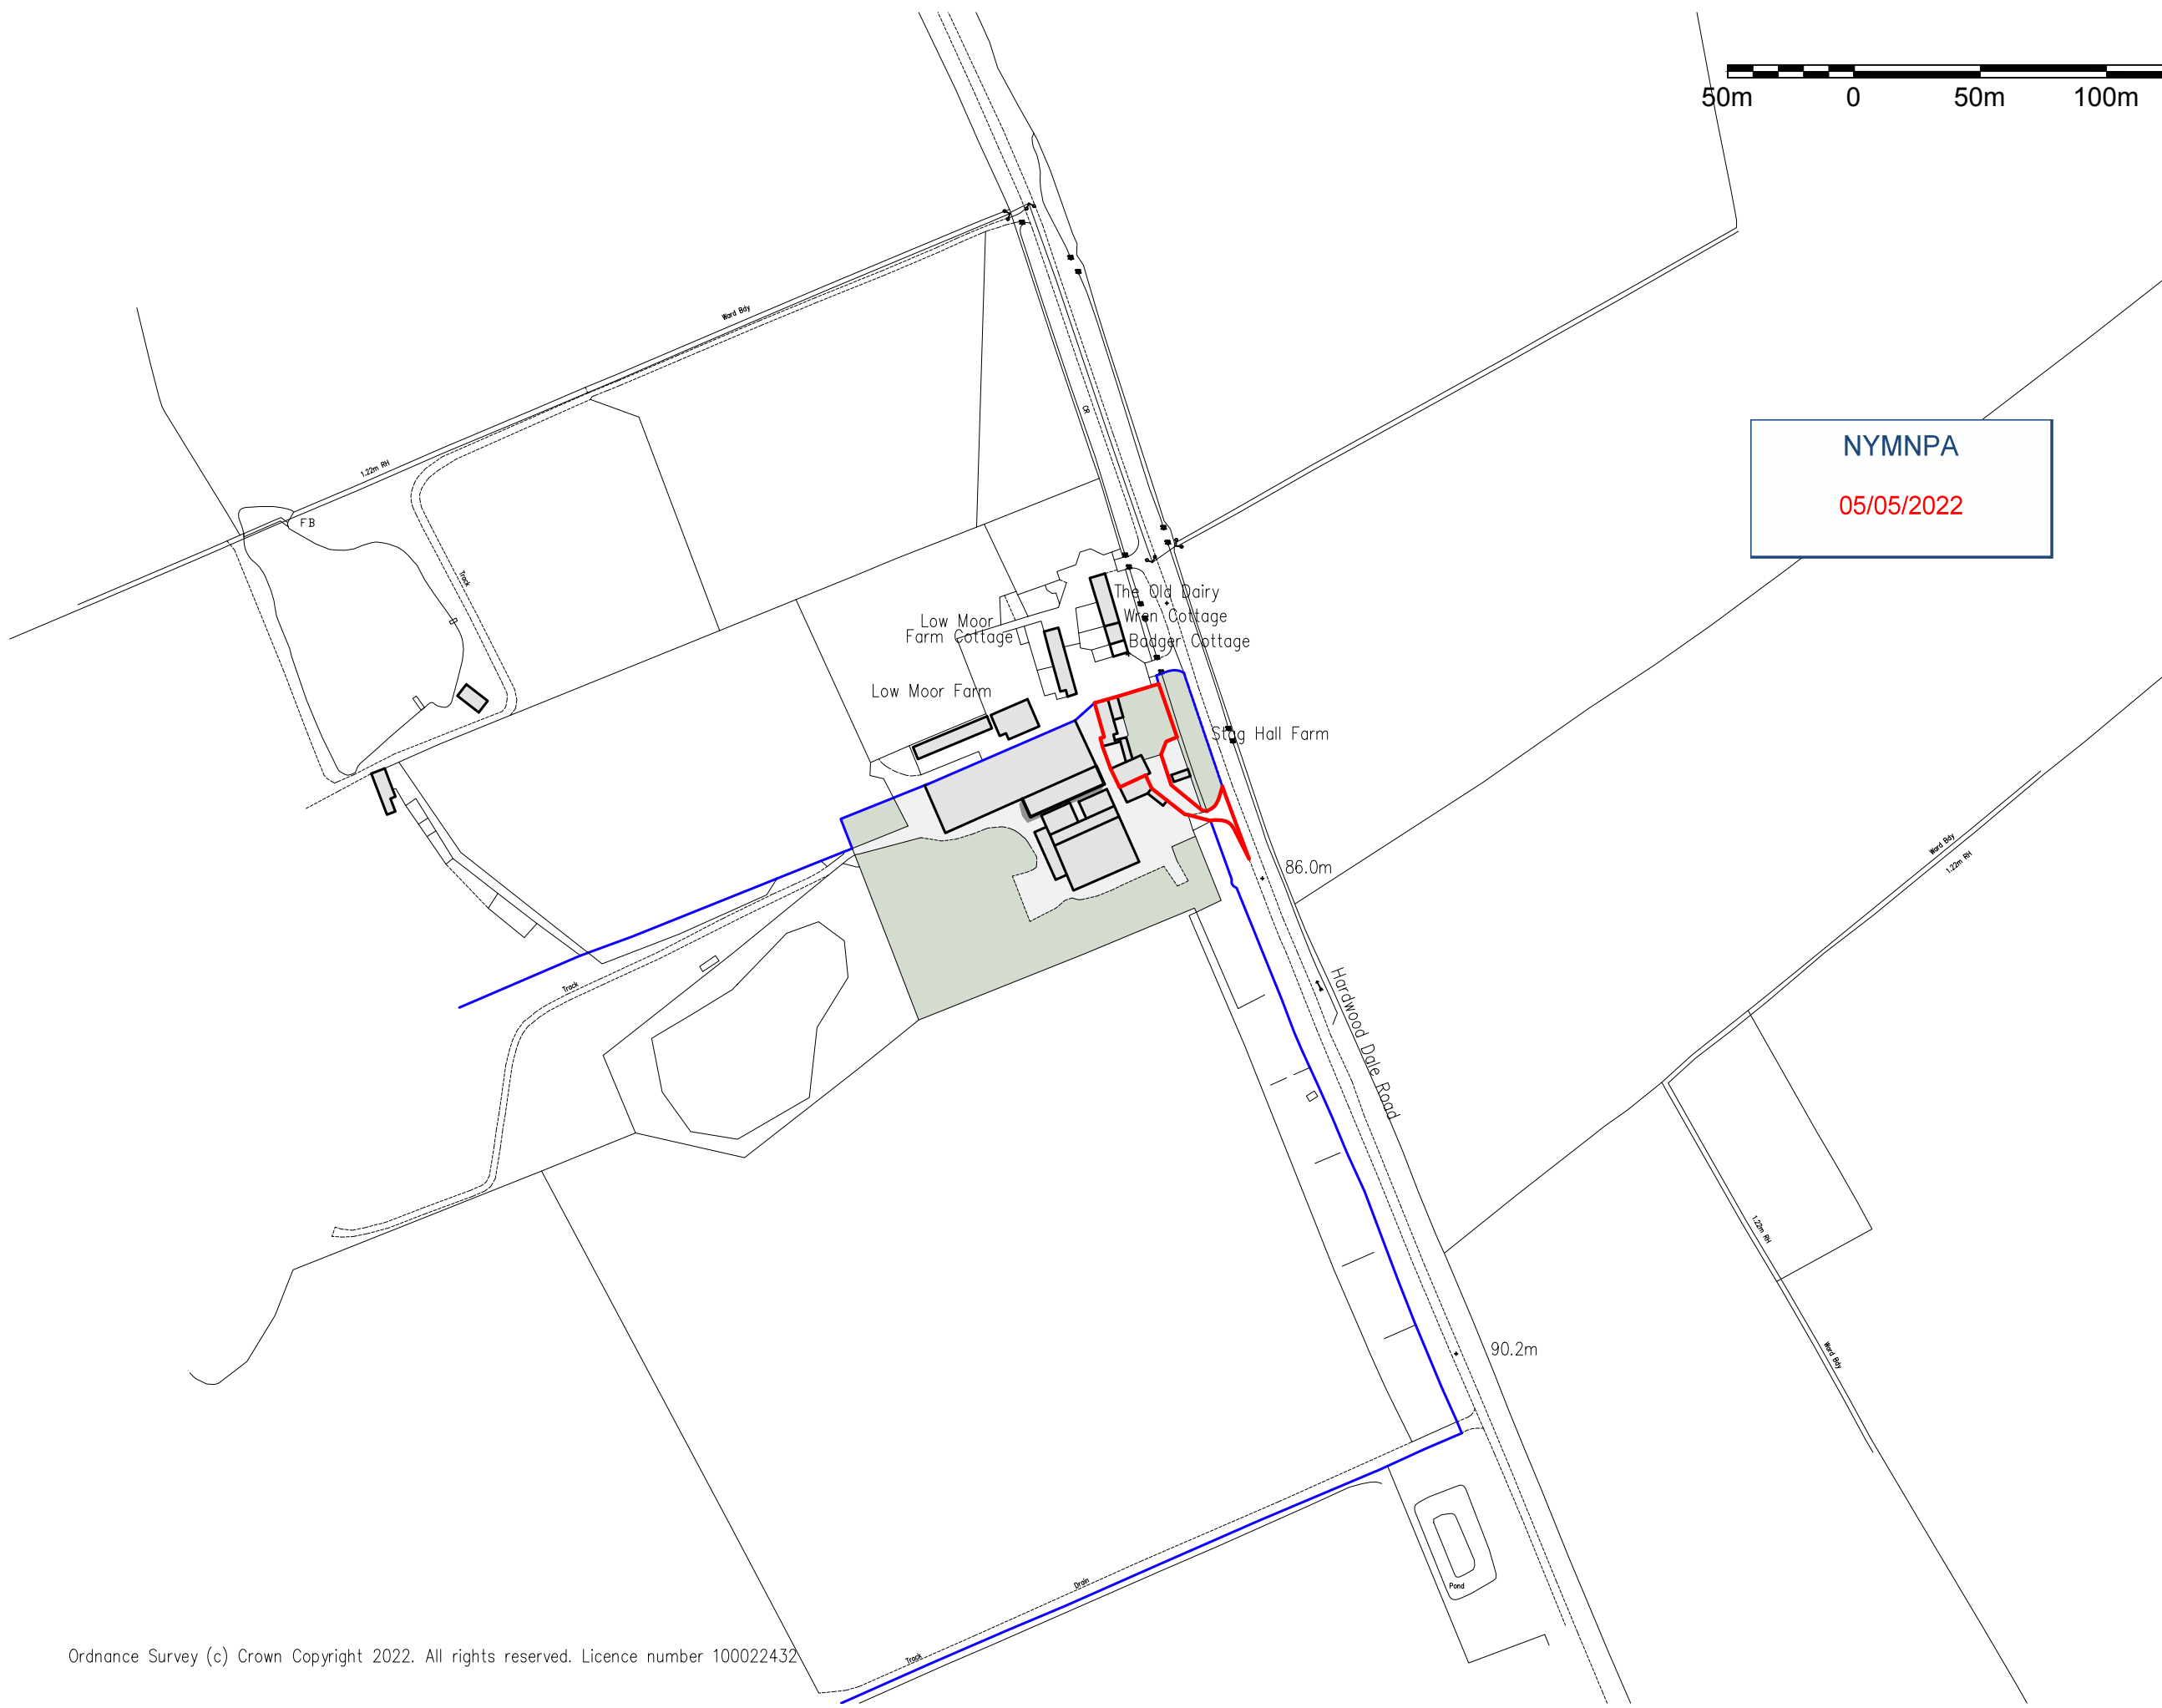

SCALE BAR 1:2500

NYMNP
05/05/2022

IAN PICK ASSOCIATES LTD
Specialist Agricultural & Rural Planning Consultants

Station Farm Offices
Wansford Road
Nafferton
Driffield
East Yorkshire
YO25 8NJ

T : 01377 253363
E : mail@ianpick.co.uk
W : www.ianpickassociates.co.uk

CLIENT
D W Foster
Stag Hall Farm
Scalby
Scarborough
YO13 0DN

JOB TITLE
Certificate

DWG. TITLE
Location Plan A3

SCALE 1=2500 DRN SH

DWG. NUMBER
IP/JF/01

DATE Apr 22 REV -