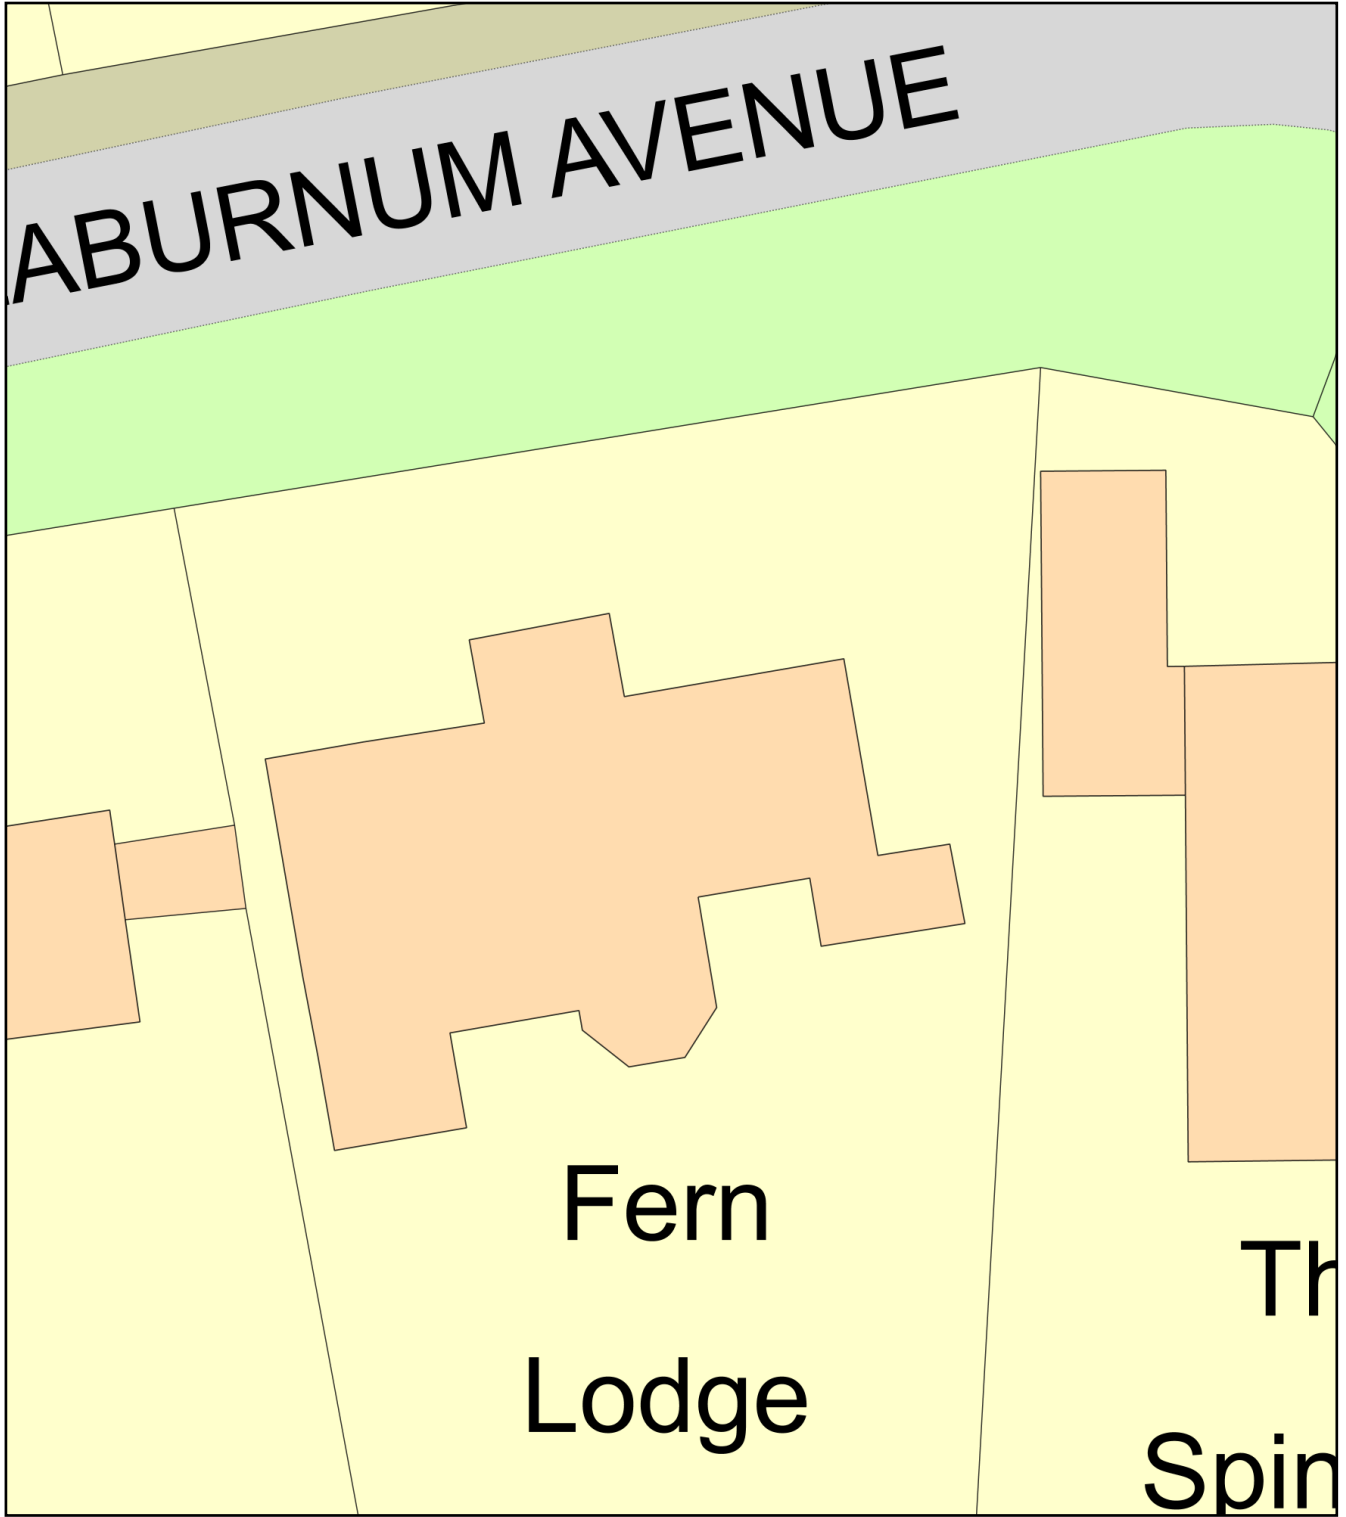

Fern Lodge RHB YO22 4RR Location.

NYMNP
26/05/2022

Plan Produced for: Mr A Bevers

Date Produced: 26 May 2022

Plan Reference Number: TQRQM22146142743891

Scale: 1:1250 @ A4

© Crown copyright and database rights 2021 OS 100042766

Fern Lodge, RHB YO22 4RR

Plan Produced for: Mr A Beevers
Date Produced: 26 May 2022
Plan Reference Number: TQRQM22146141524509
Scale: 1:200 @ A4