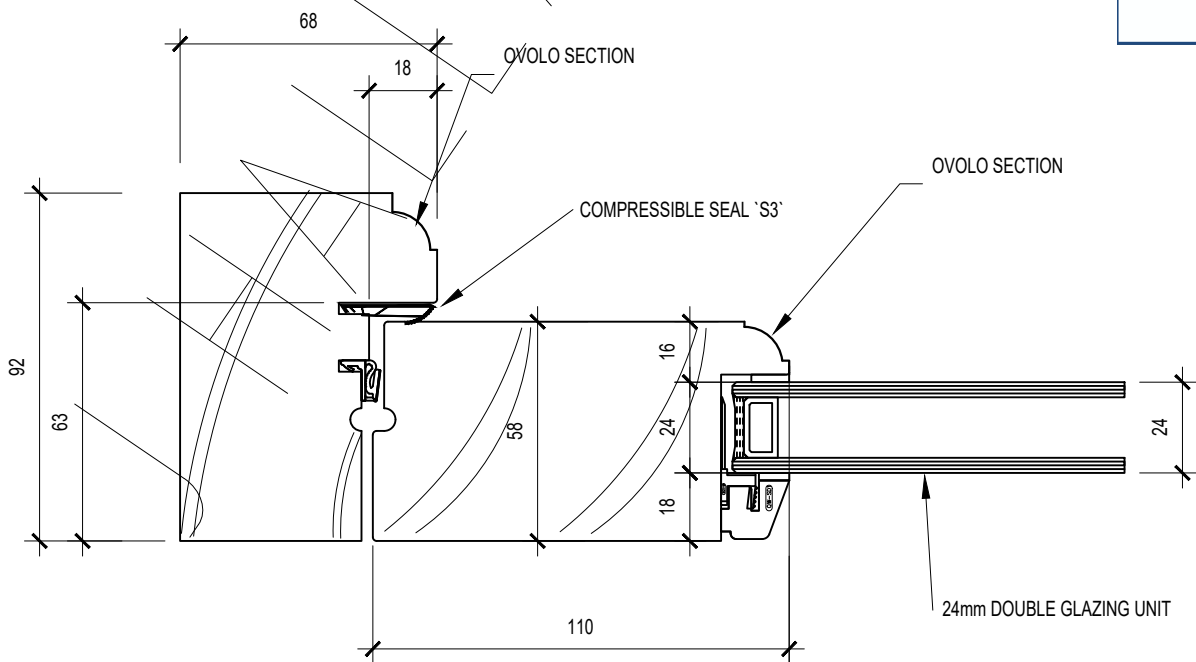

HORIZONTAL SECTION SCALE 1:2

DETAIL OF STANDARD DOOR & FRAME

JHJ-STD-SDR-10

Rev 0