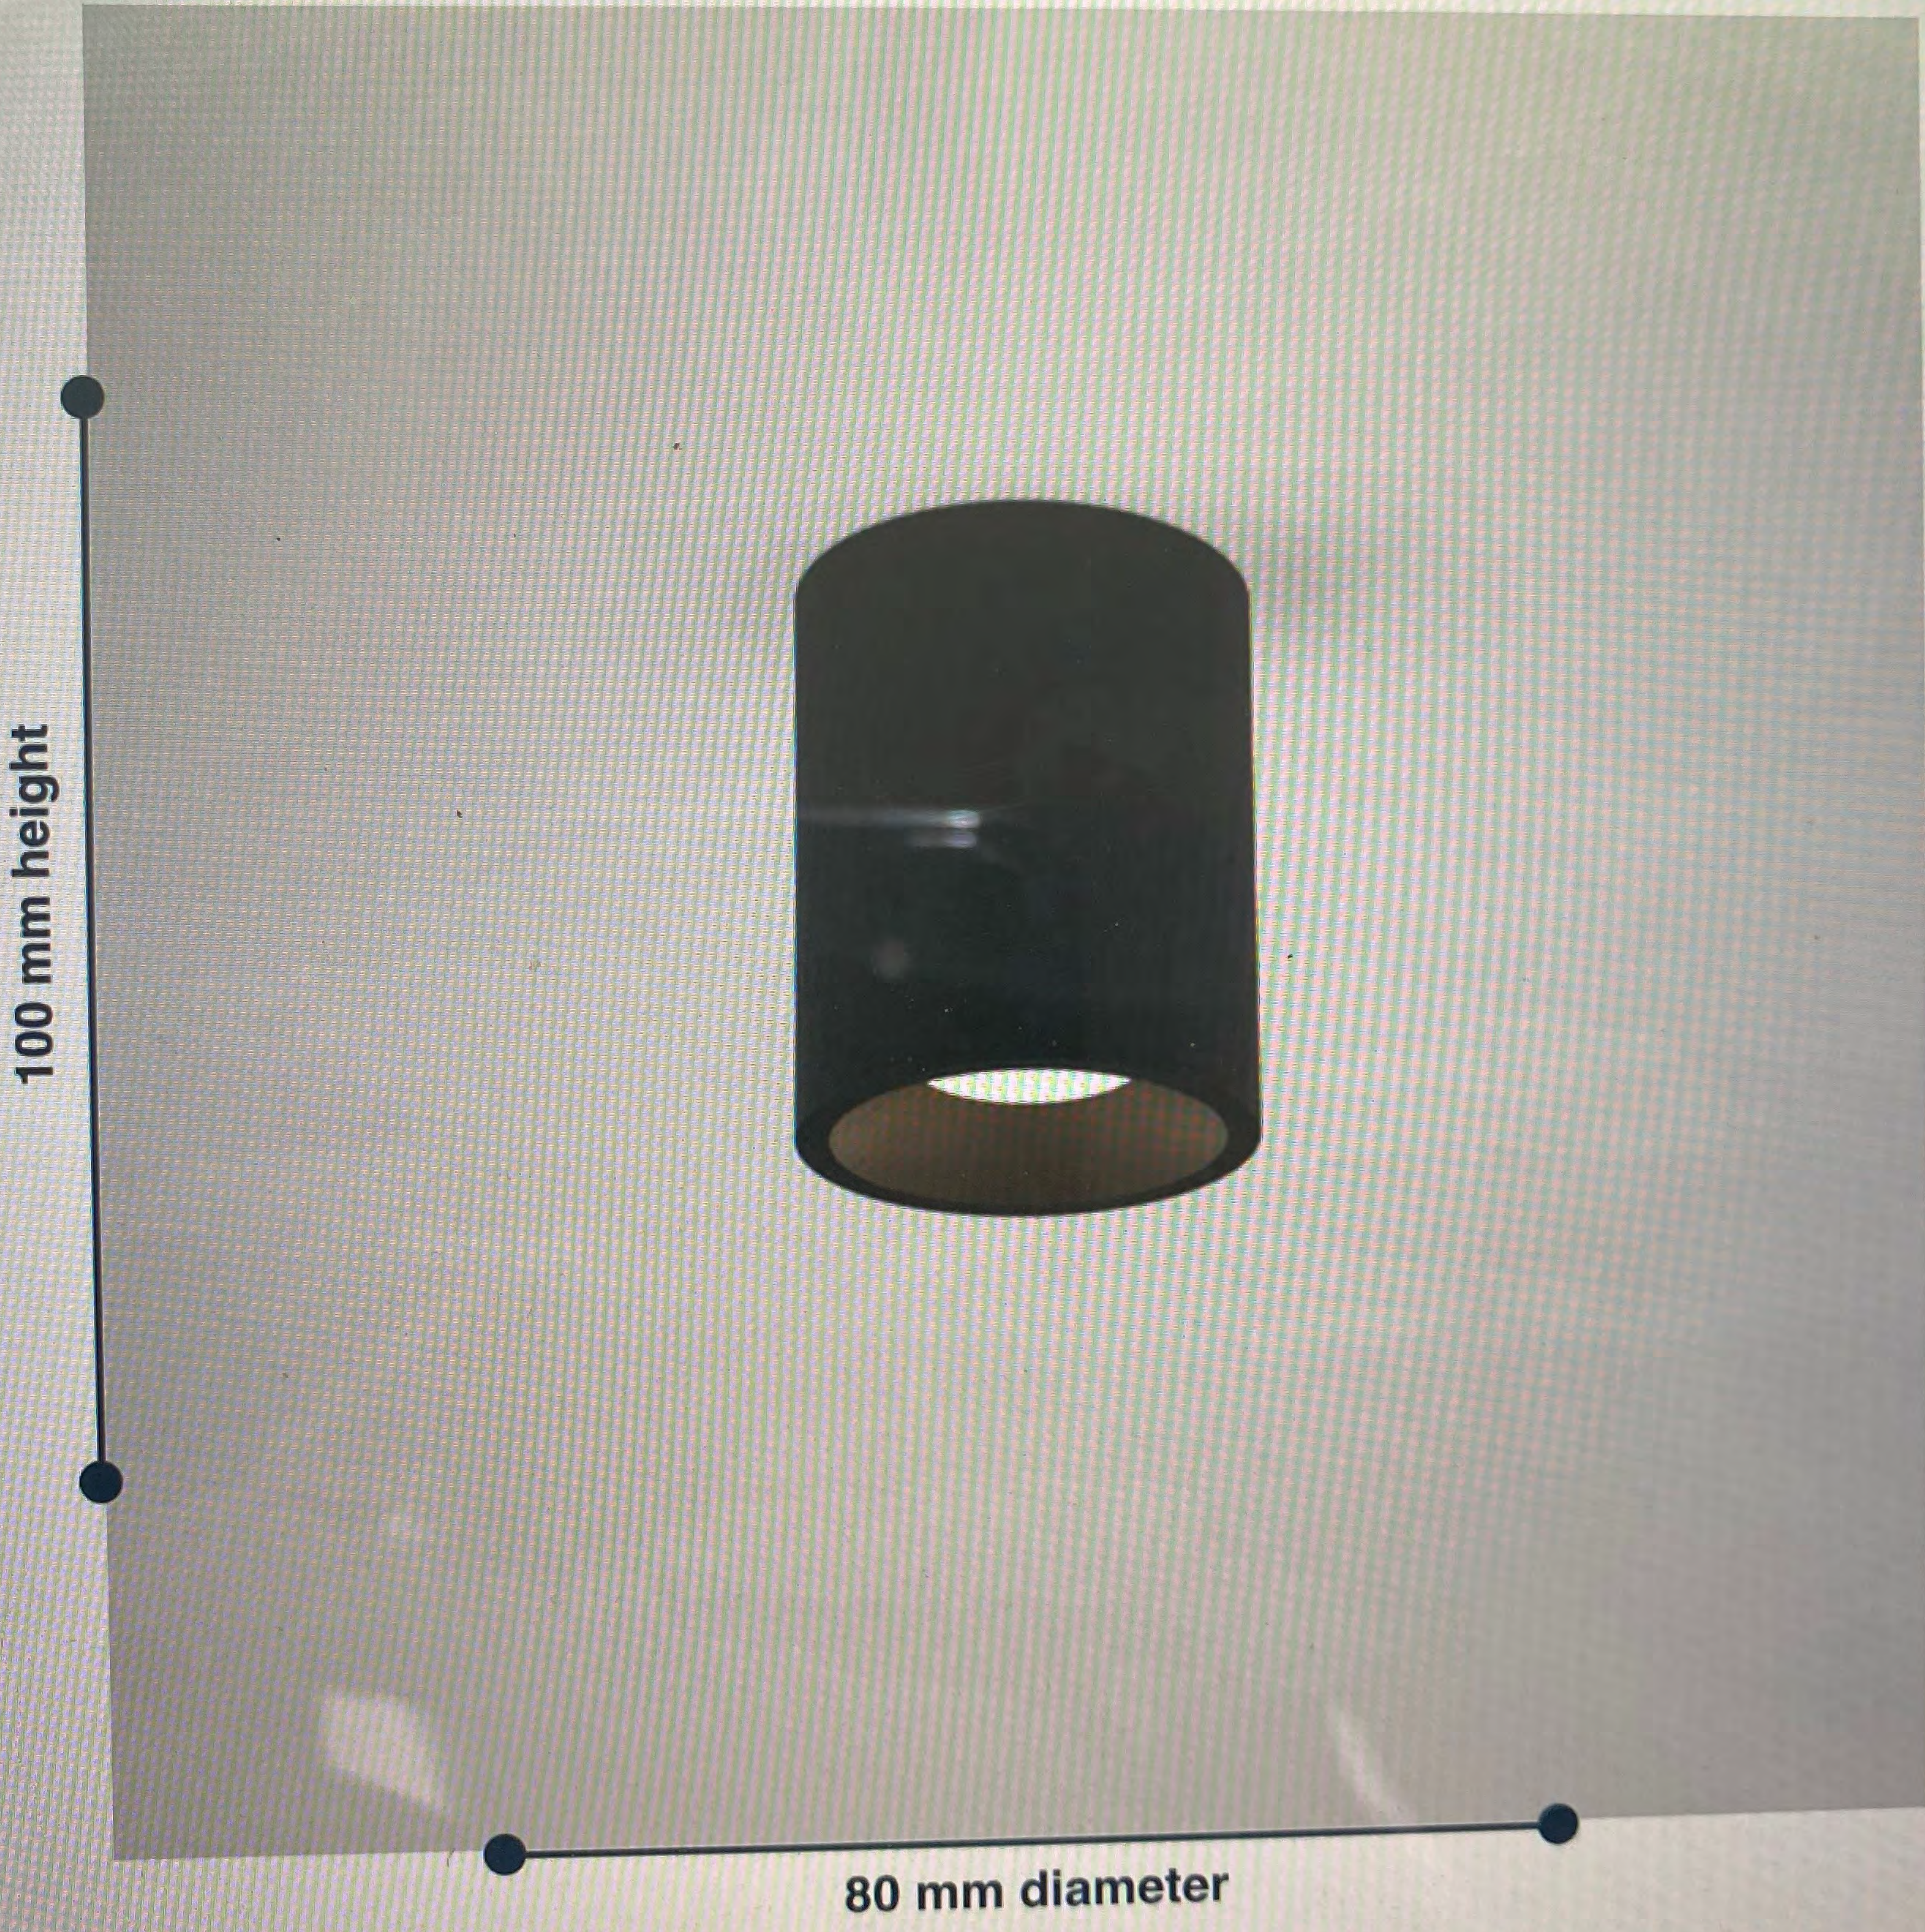

## DETAIL OF STANDARD DOOR & FRAME

JHJ-STD-SDR-10

Rev 0

## **Dimensions:**

Width: 170mm.

Projection: 240mm.

Fitting Height: 380mm.

Weight: 2.00kg.

NYMNP  
01/06/2022

IP Rating IP65  
Dimensions (mm) H: 100 Dia: 80  
Warranty 2 Years