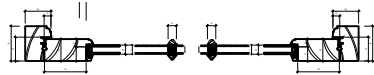

J. HALLAM JOINERY

Store Adjacent to Kirkdale, Egton, Whitby, North Yorkshire. YO21 1UT

www.jhallamjoinery.co.uk

HORIZONTAL SECTION SCALE 1:20