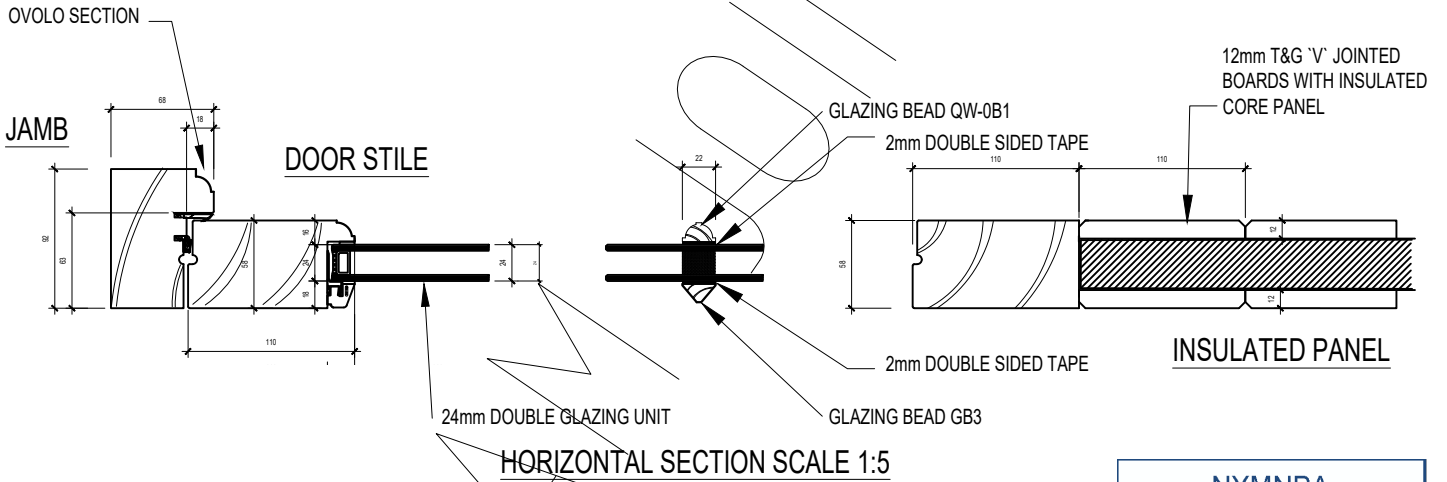

J. HALLAM JOINERY

Store Adjacent to Kirkdale, Egton, Whitby, North Yorkshire. YO21 1UT

www.jhallamjoinery.co.uk

HORIZONTAL SECTION SCALE 1:5

NYMNPA
01/06/2022