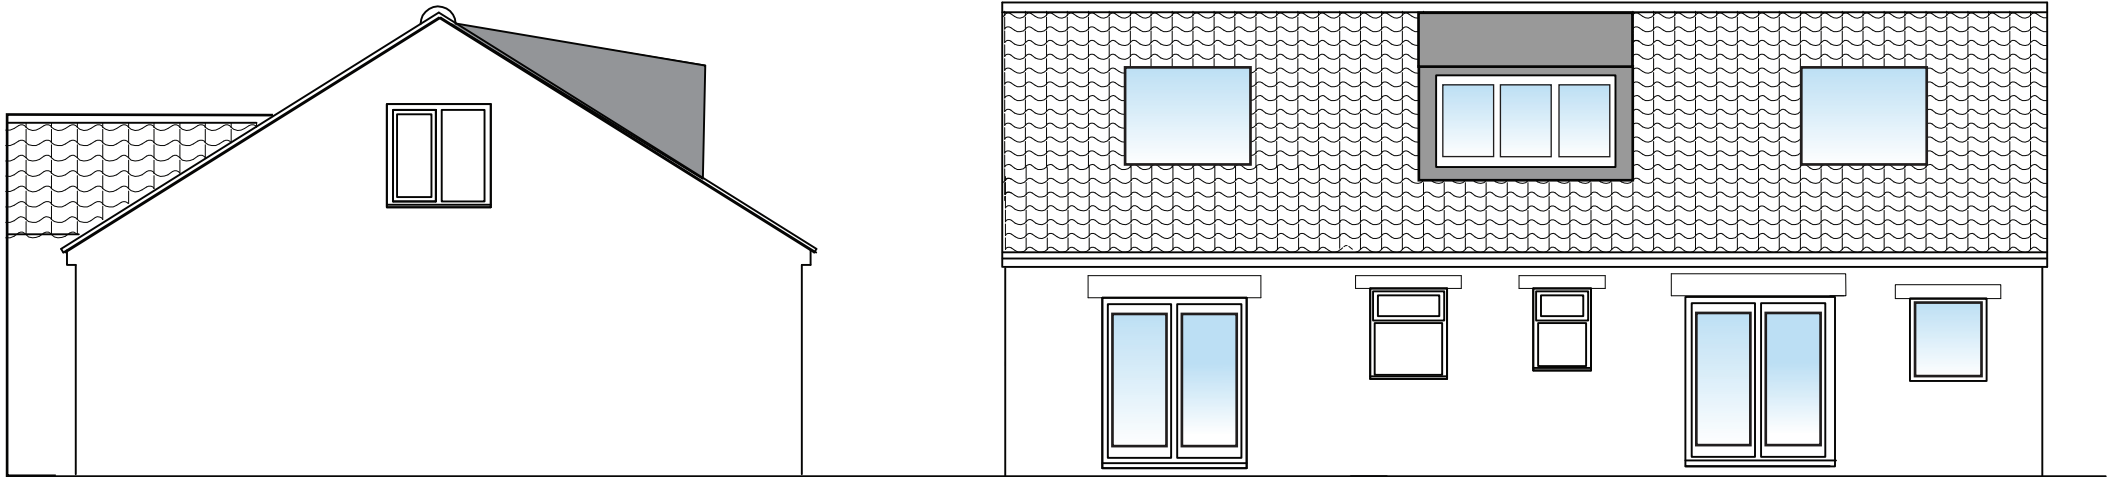

Dormer Window DETAIL v2

1. Dormer window to have a cat slide roof with fibreglass or lead.
2. Cheeks and front of dormer to be clad in dark composite timber effect cladding or lead.
3. Windows reduced in height.
4. Glazing to be obscured glass.