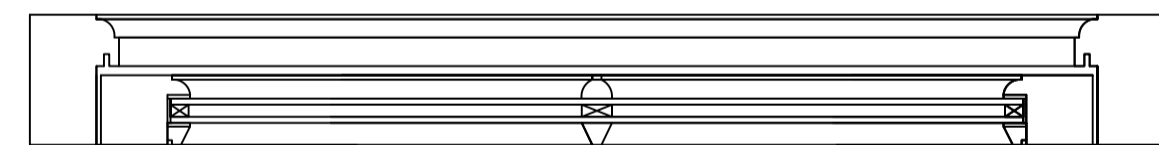

Project	Sheet
Brancroft	A1
Date	22/11/21
Scale	1:5

Dove Cote Bed 1, Bed 2, Bed 3

0 5 10  
Scale bar in cm A1 Print 1:5

NYMNPA

17/06/2022

Section through B

Section through A

Dove Cote Landing