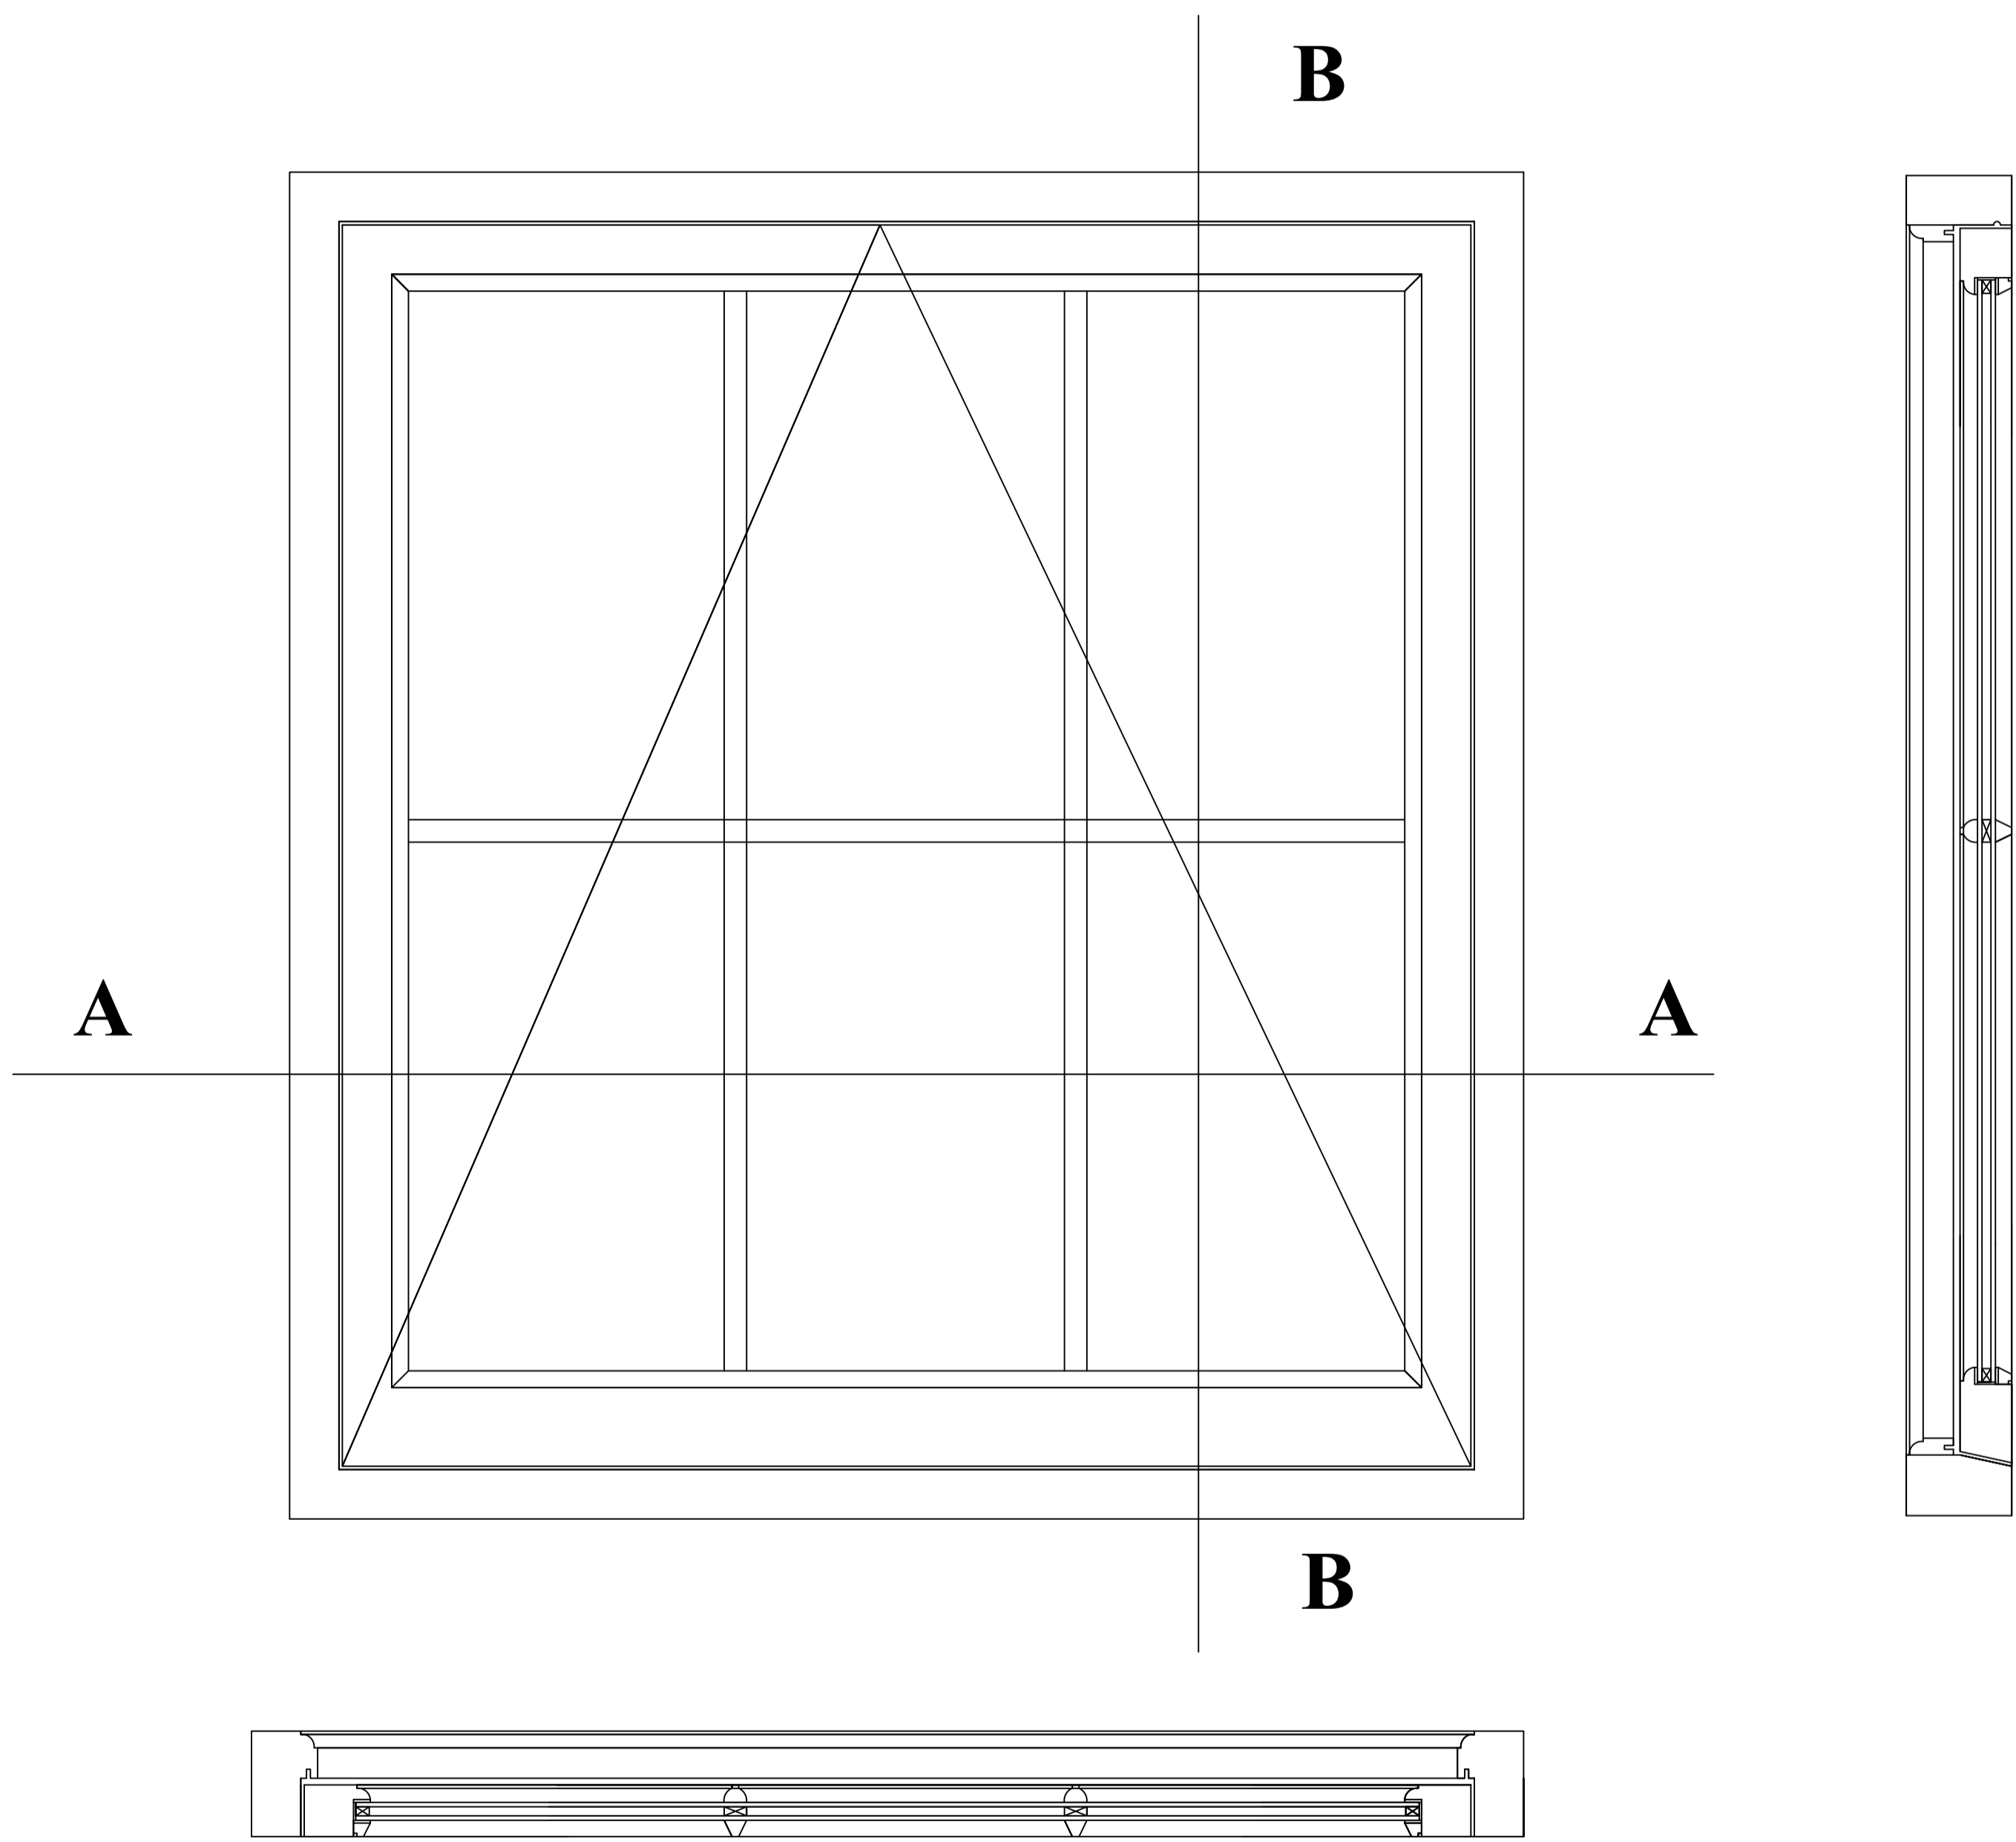

<small>Project</small> Brancroft	<small>Sheet</small>
<small>Date</small> 22/11/21	A1
<small>Scale</small> 1:5	

Scale bar in cm A1 Print 1:5

Section through B

Section through A

Forge Cottage Bathroom

NYMNPA  
17/06/2022