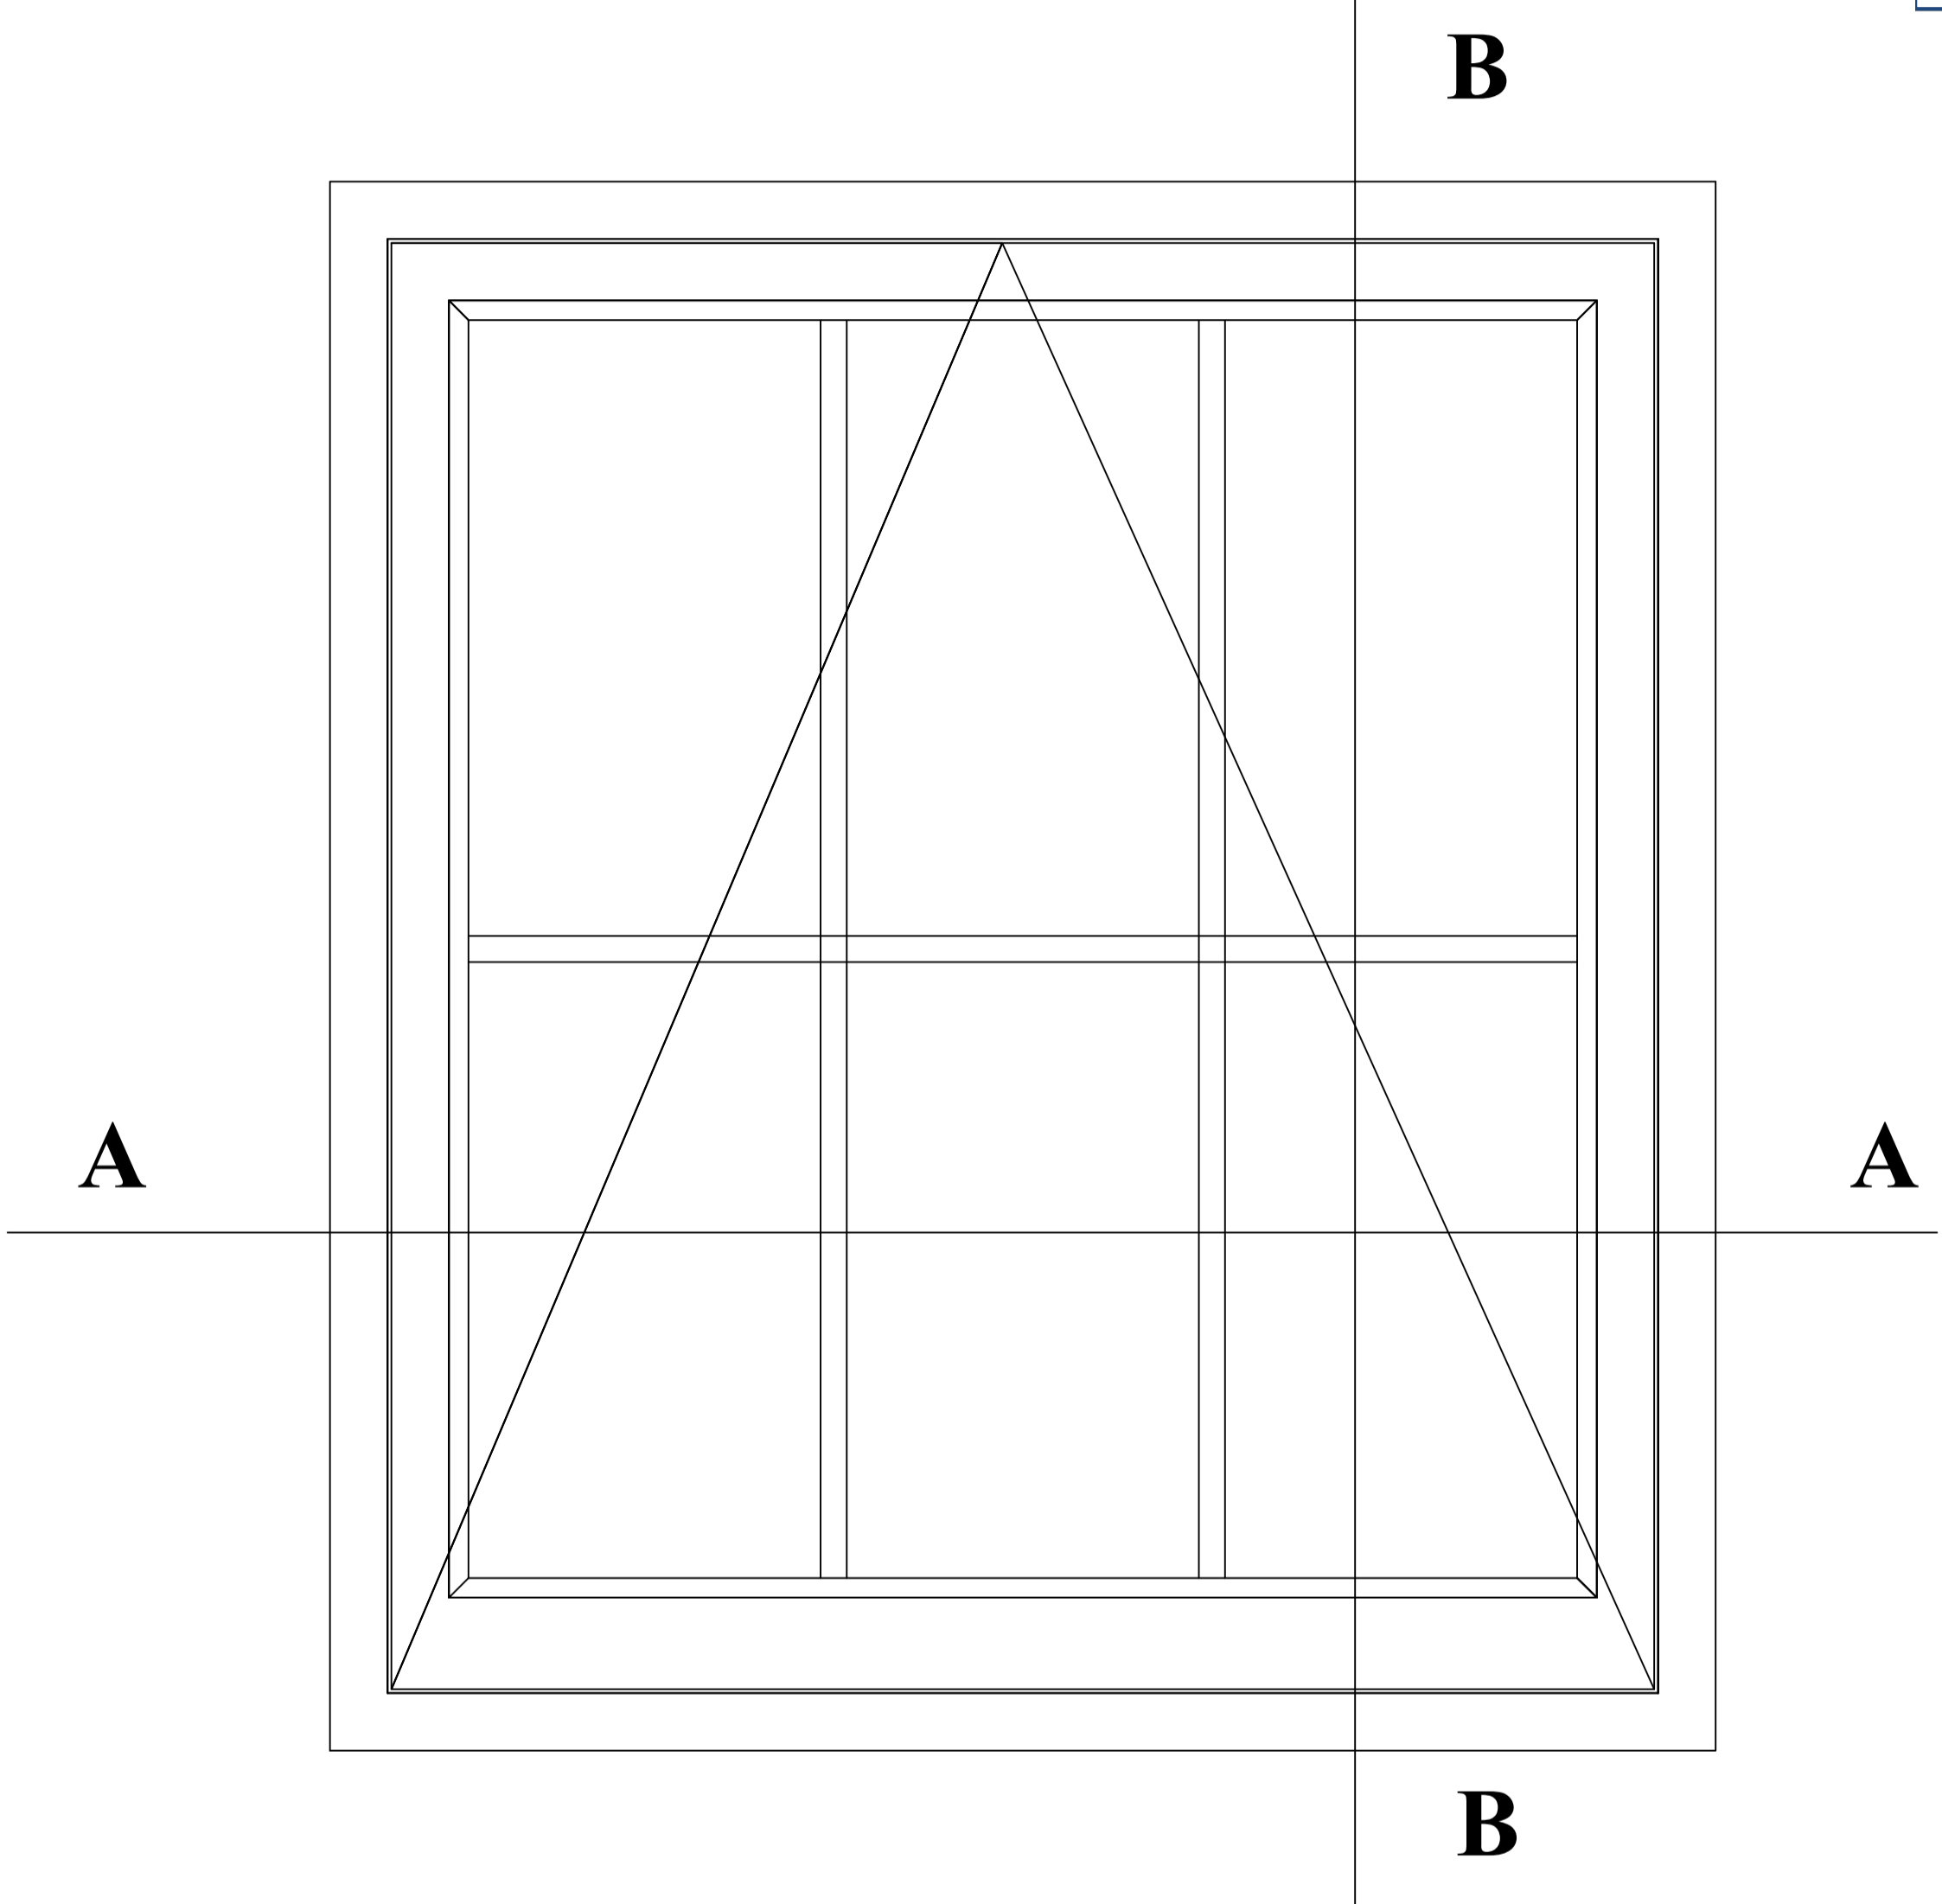

NYMNP
17/06/2022

Section through A

Bay View Cottage Bed 1, Bed 2, Bed 3 Ensuite

General Notes

Appendix A
New casement window
Made from Accoya
Colour white
Factory finish Sikkens paint
Glazing 4-16-4 Planitherm
Fitted on traditional hinges with
casement stays and fasteners

Bay view cottage

Bedroom 2 X1
Bedroom 1 X1
Bedroom 3 X1
Ensuite X1

No.	Revision/Issue	Date

Firm Name and Address

Ryedale Joinery Ltd
Unit 9B
Beansheaf ind park
Kirby Misperton
YO17 6BG

Project Name and Address

Alan Brancroft
Demensne Farm
Robin Hoods Bay
YO22 4QF

Project	Brancroft	Sheet	
Date	22/11/21	A1	
Scale	1:5