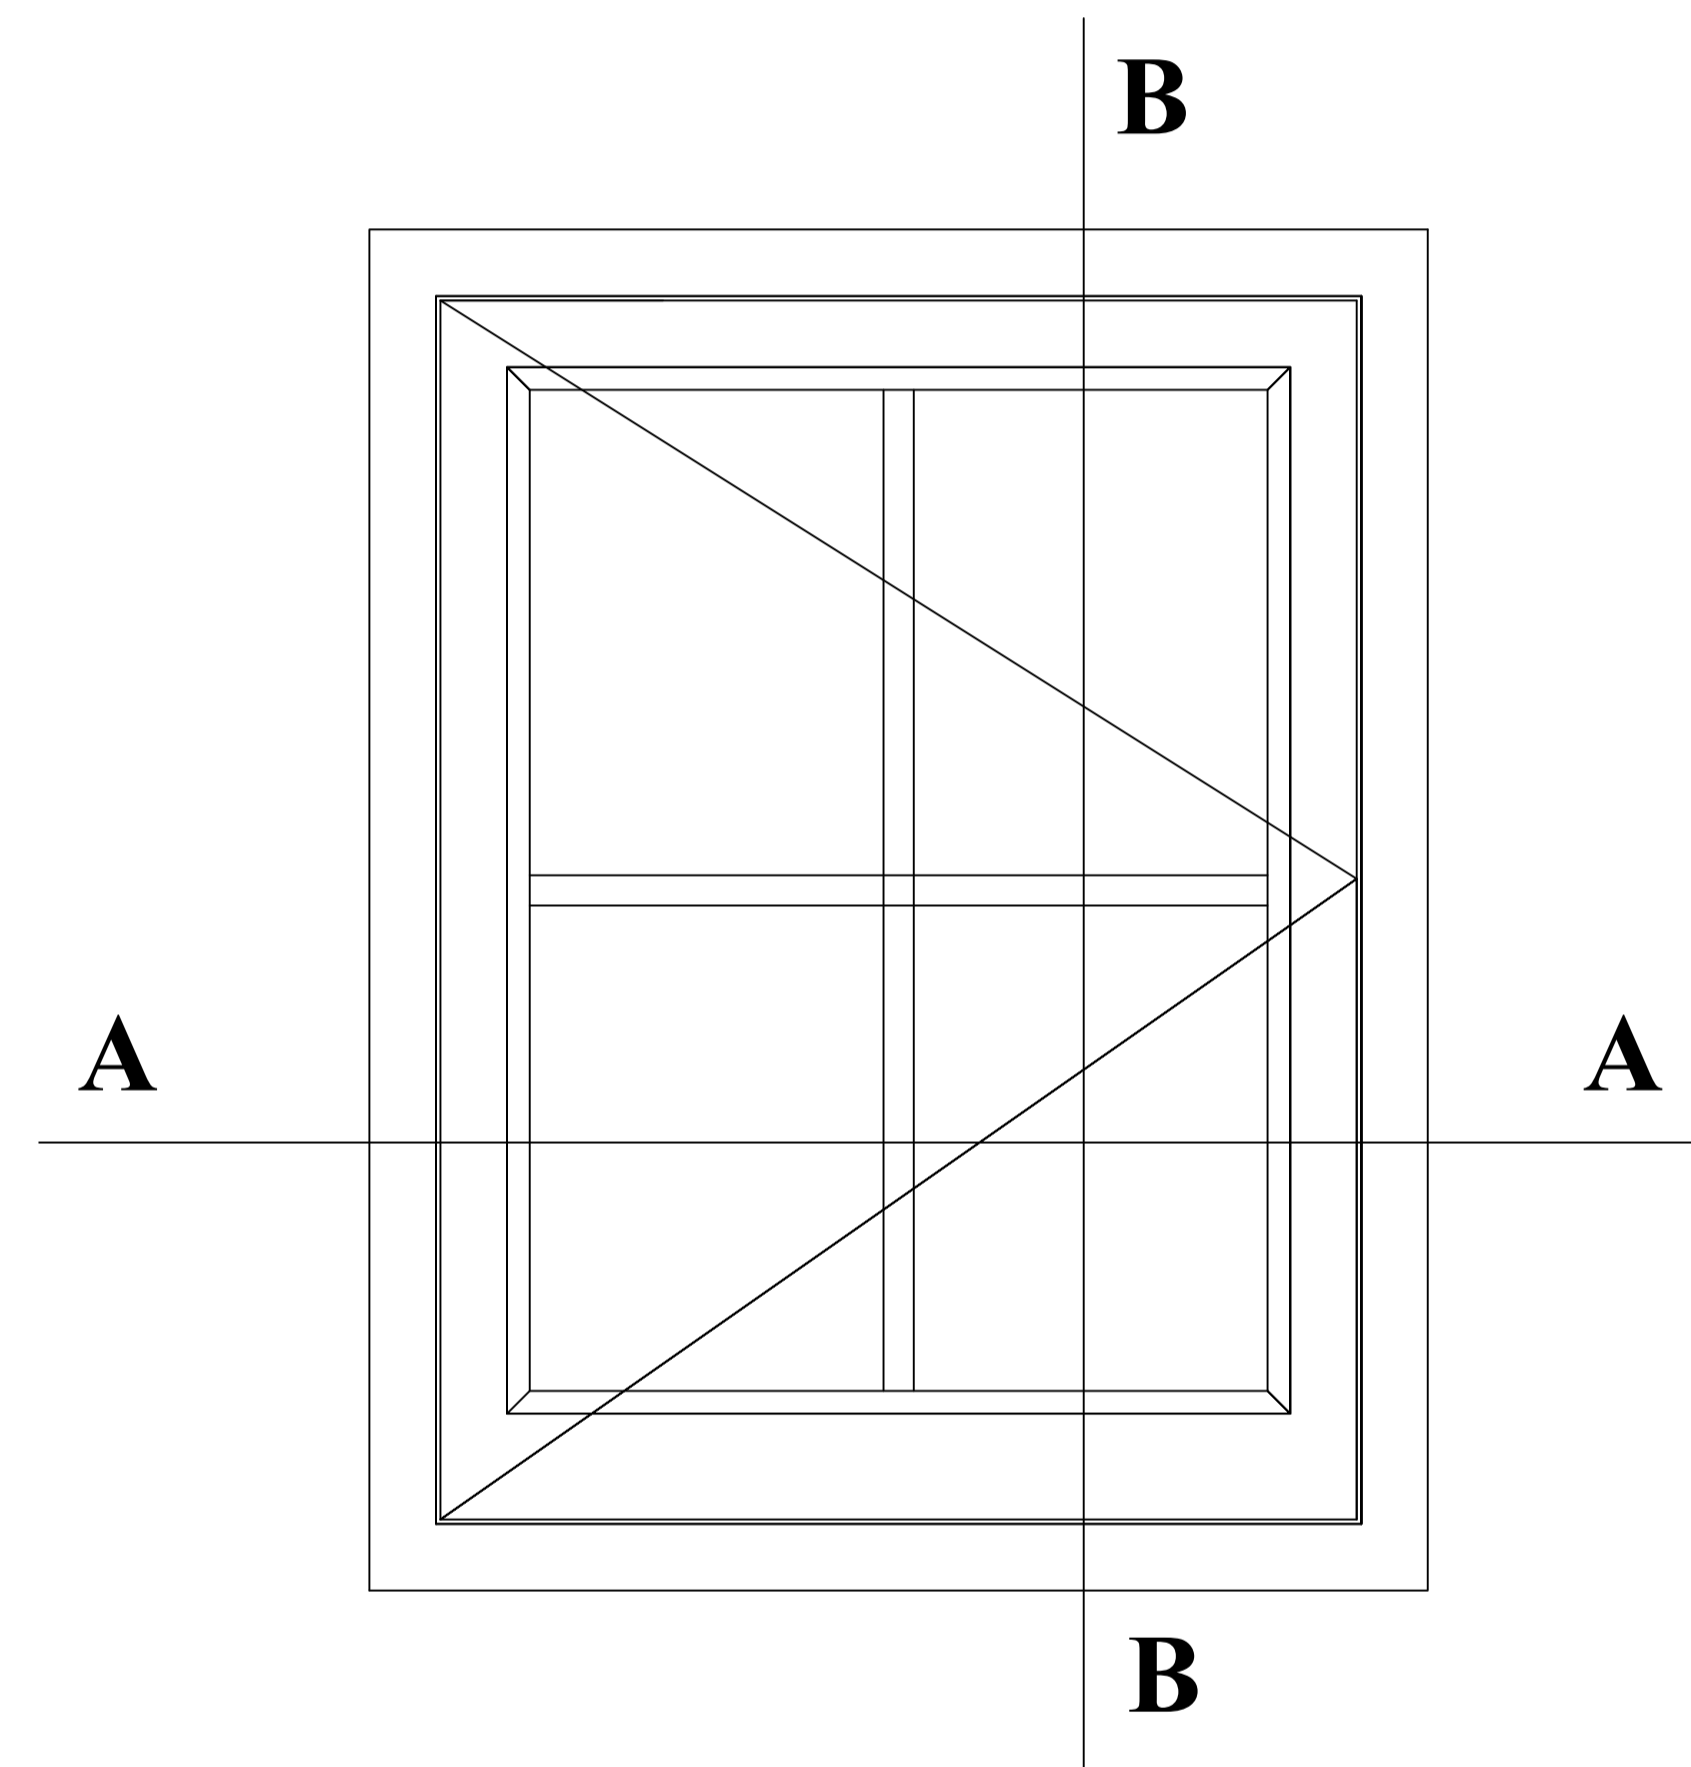

NYMNPA

17/06/2022

Section through A

General Notes

Appendix A
New casement window
Made from Accoya
Colour white
Factory finish Sikkens paint
Glazing 4-16-4 Planitherm
Fitted on traditional hinges with
casement stays and fasteners

Dove Cote cottage

Bedroom 1 X1
Bedroom 2 X2
Bedroom 3 X1

No.	Revision/Issue	Date

Firm Name and Address
Ryedale Joinery Ltd
Unit 9B
Beansheaf ind park
Kirby Misperton
YO17 6BG

Project Name and Address
Alan Brancroft
Demensne Farm
Robin Hoods Bay
YO22 4QF

Project	Sheet
Brancroft	A1
Date	22/11/21
Scale	1:5

Dove Cote Bed 1, Bed 2, Bed 3

0 5 10
Scale bar in cm A1 Print 1:5