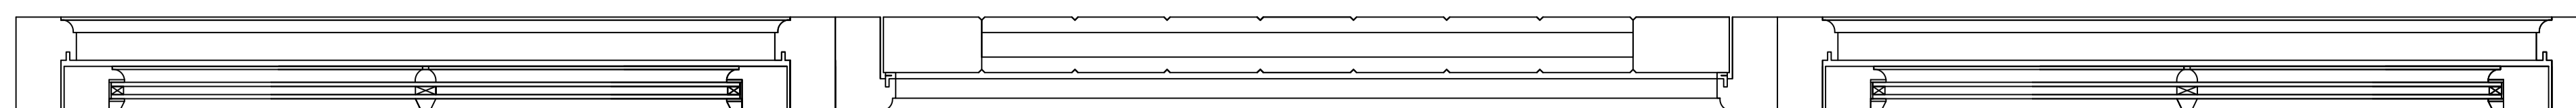

Project	Sheet
Brancroft	A1
Date	22/11/21
Scale	1:5

0 5 10  
Scale bar in cm A1 Print 1:5

Forge Cottage Entrance

NYMNPA  
17/06/2022

0 5 10  
Scale bar in cm A1 Print 1:5

General Notes

Appendix A  
New Door set  
Made from Accoya  
Colour white  
Factory finish Sikkens paint  
Glazing 4-16-4 Planitherm  
Fitted on traditional hinges with  
caseament stays and fasteners  
Multipoint locking system