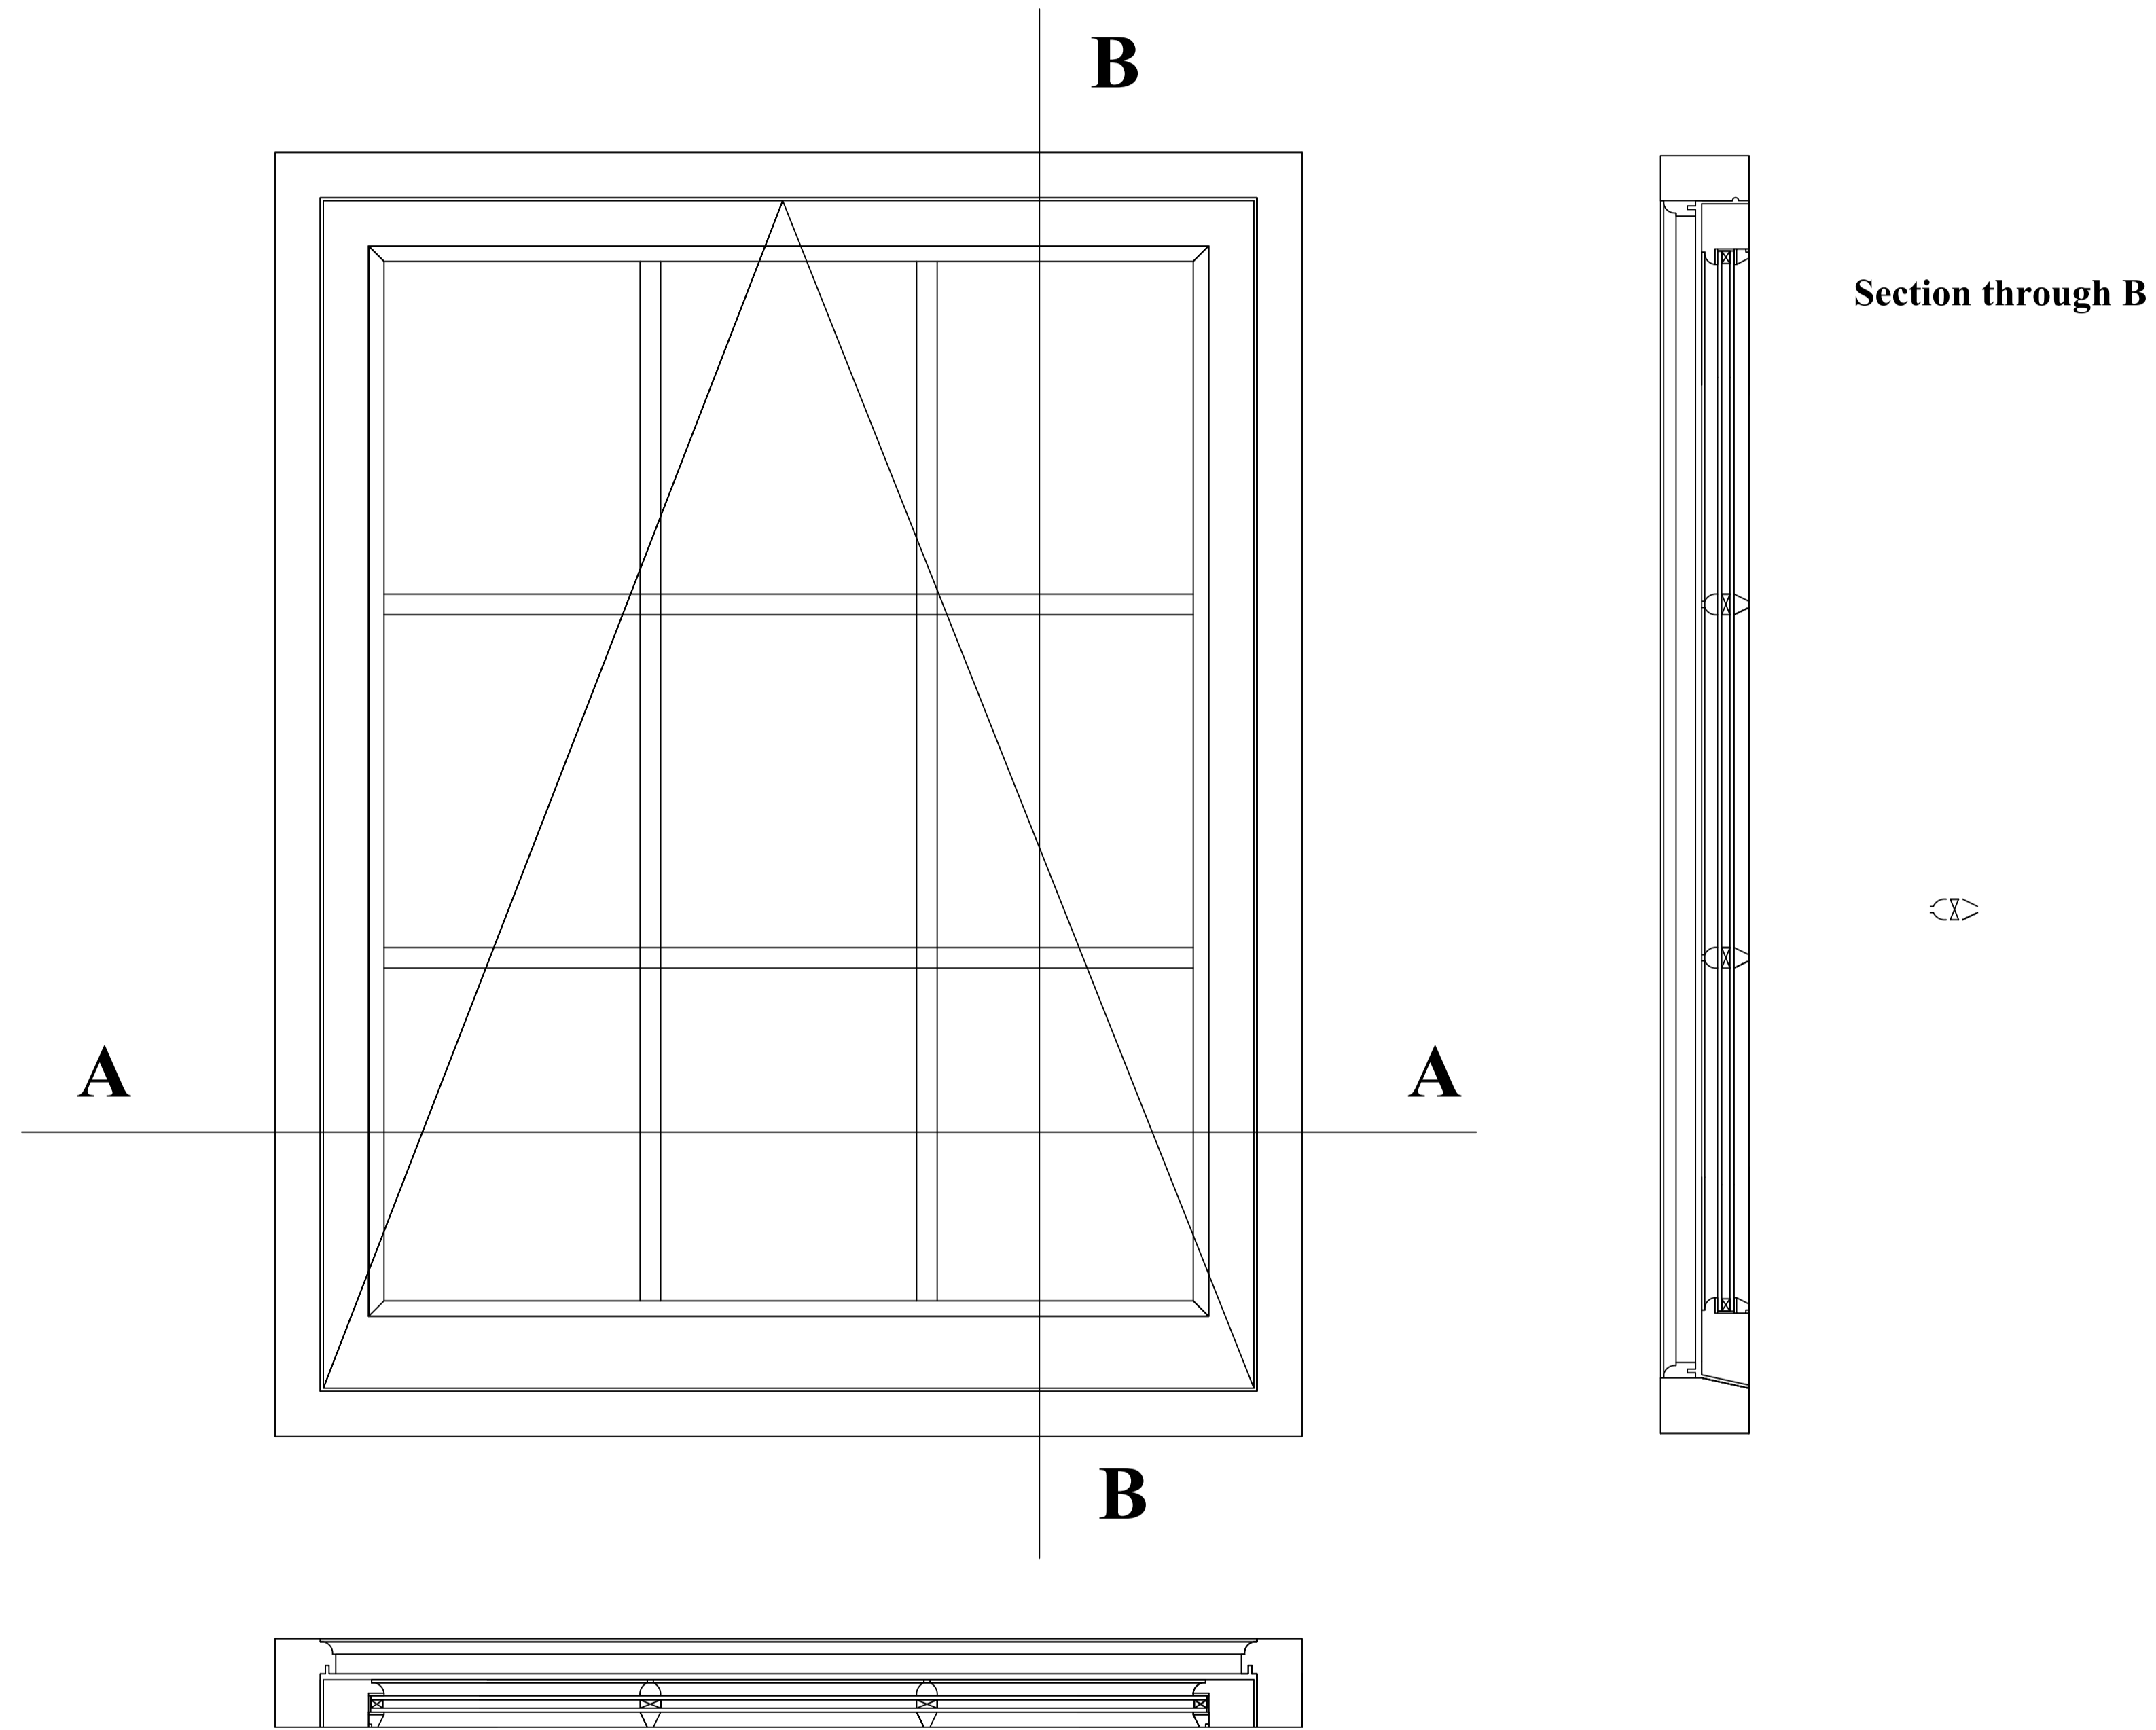

**Project Name and Address**

Alan Brancroft  
 Demensne Farm  
 Robin Hoods Bay  
 YO22 4QF

Project	Brancroft	Sheet	
Date	22/11/21	A1	
Scale	1:5		

Scale bar in cm A1 Print 1:5

NYMNPA

17/06/2022

Byre Cottage bedroom