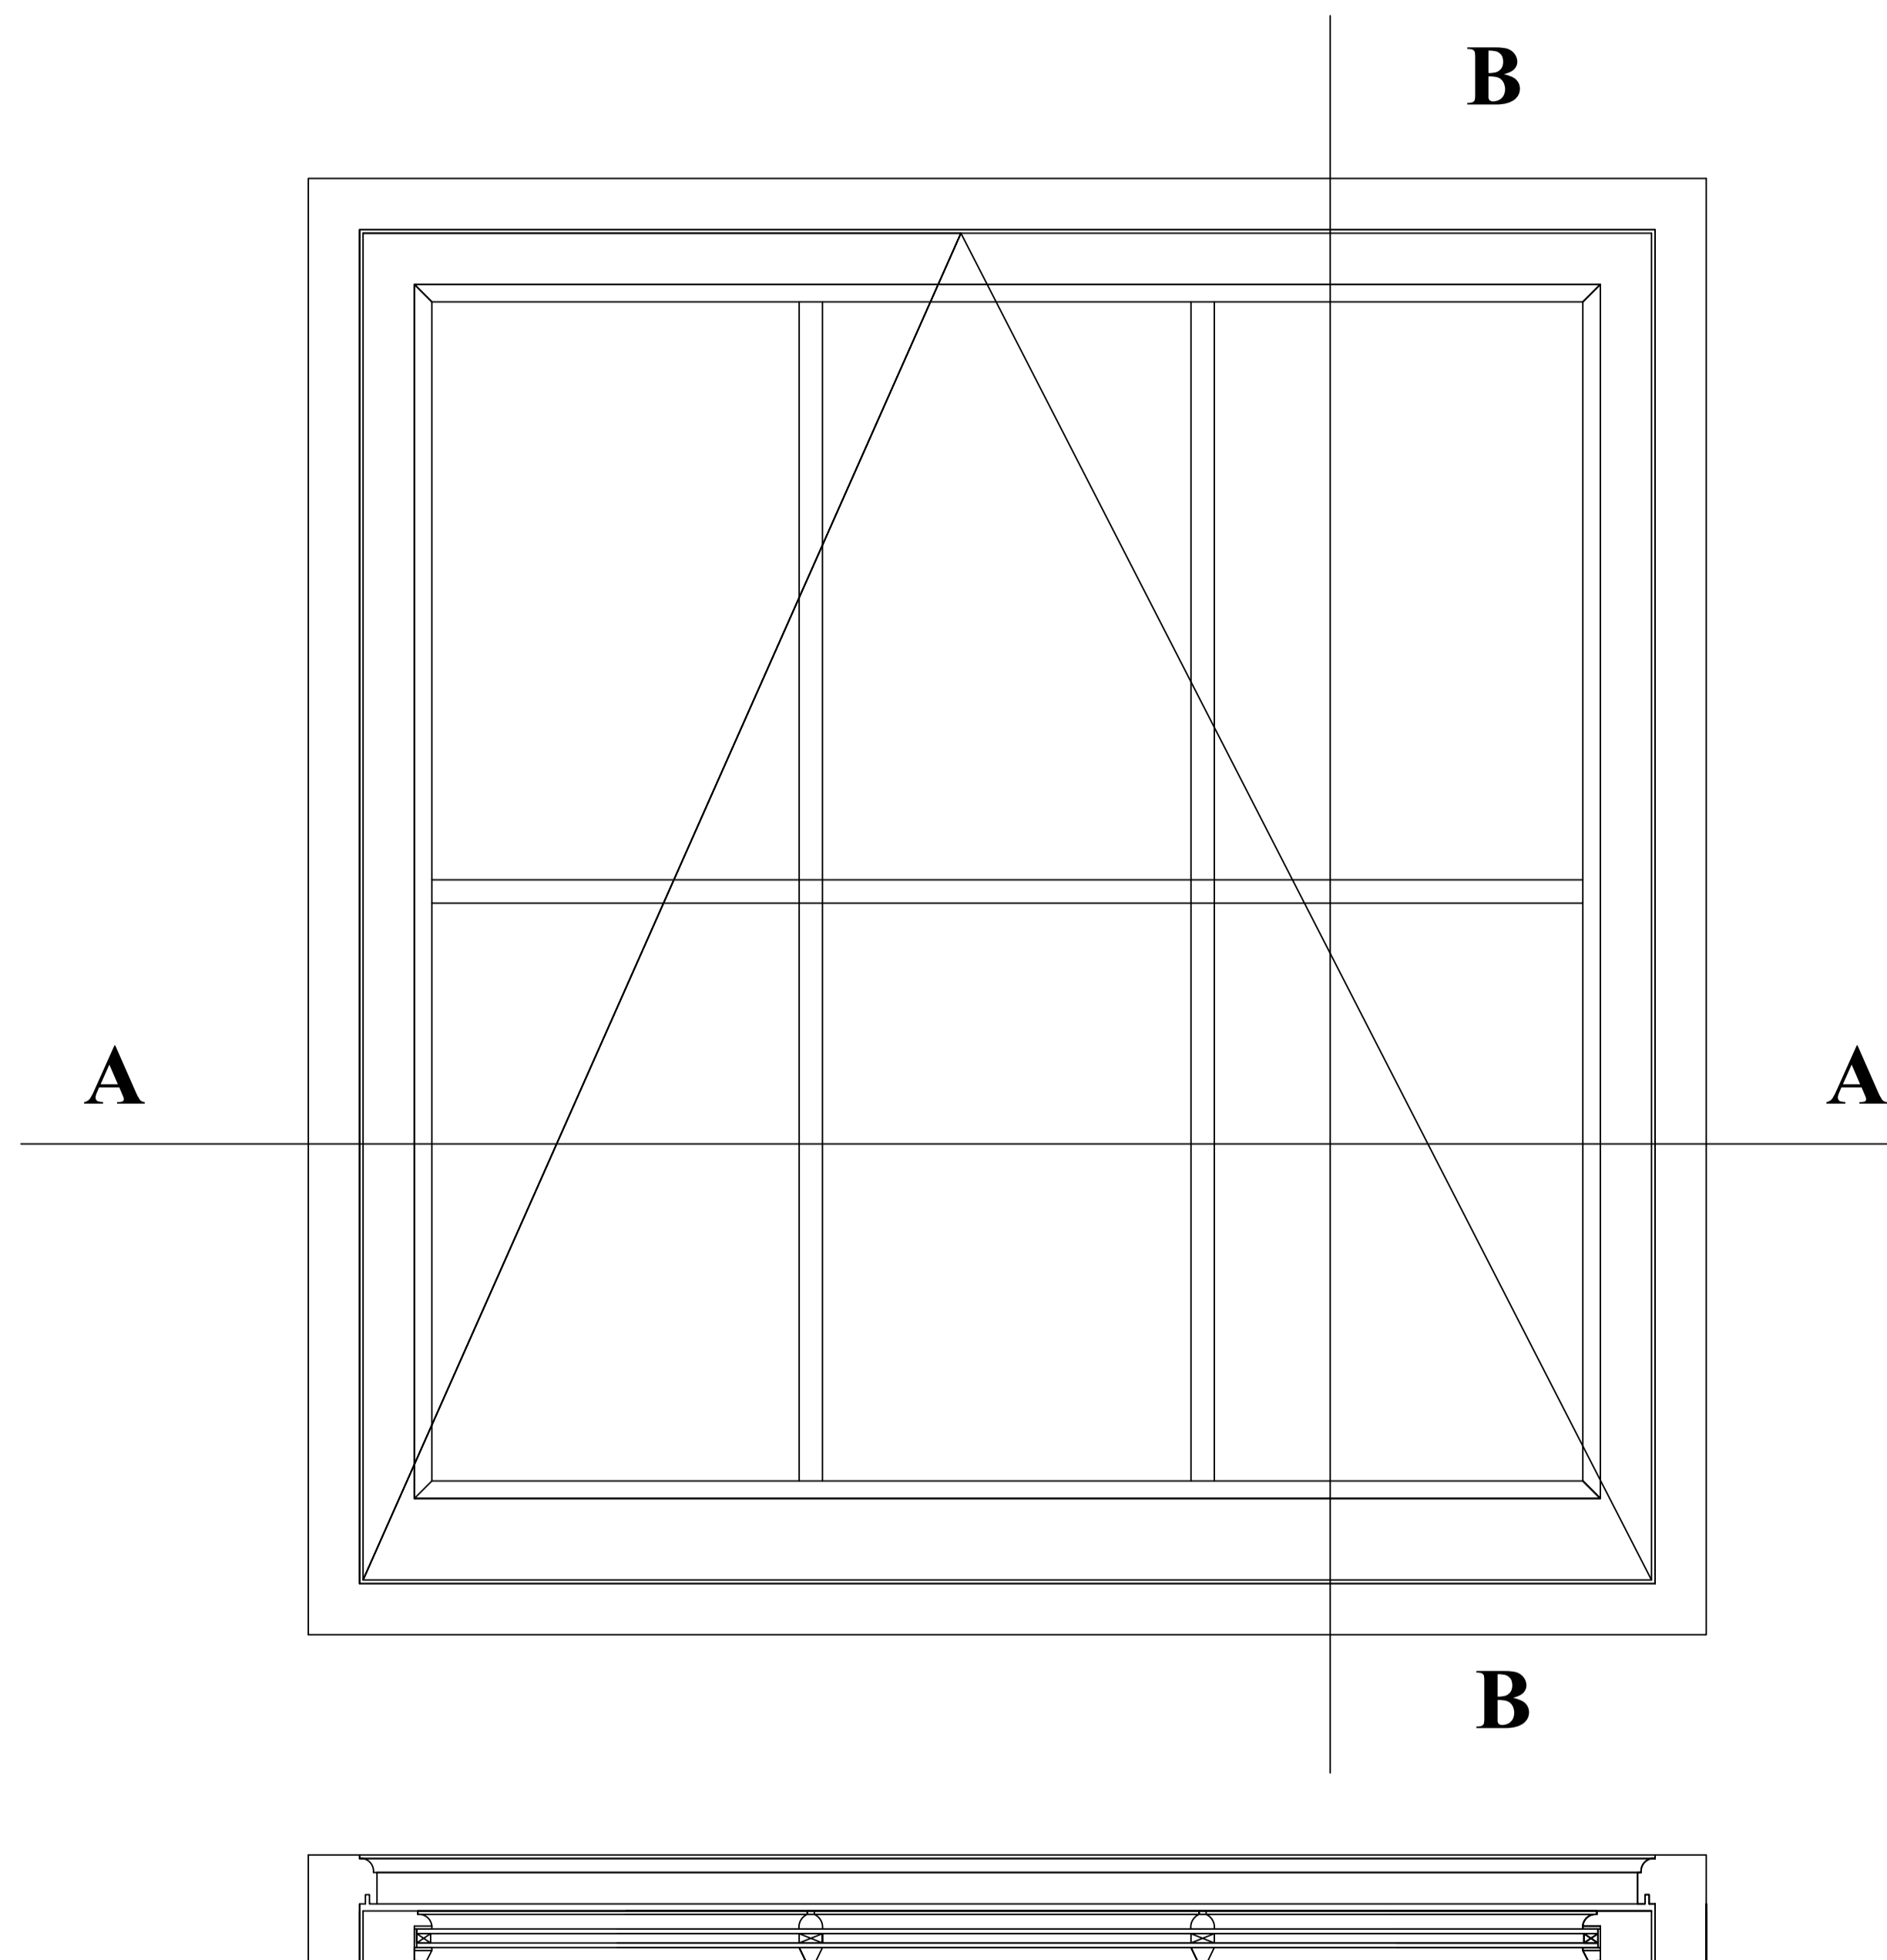

Section through B

Section through A

Forge Cottage Hallway

NYMNPA

17/06/2022

General Notes

Appendix A
New casement window
Made from Accoya
Colour white
Factory finish Sikkens paint
Glazing 4-16-4 Planitherm
Fitted on traditional hinges with
casement stays and fasteners

Forge Cottage
Hallway X1

No.	Revision/Issue	Date

Firm Name and Address
Ryedale Joinery Ltd
Unit 9B
Beansheaf ind park
Kirby Misperton
YO17 6BG

Project Name and Address
Alan Brancroft
Demensne Farm
Robin Hoods Bay
YO22 4QF

Project	Brancroft	Sheet	
Date	22/11/21	Scale	A1
Scale	1:5		

0 5 10
Scale bar in cm A1 Print 1:5