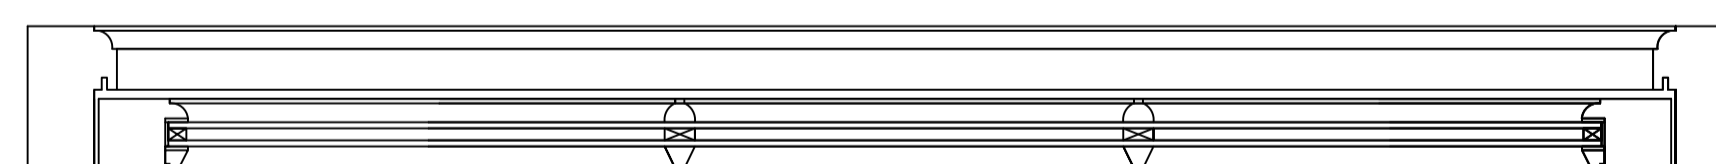

Project	Brancroft	Sheet	
Date	22/11/21	A1	
Scale	1:5		

Scale bar in cm A1 Print 1:5

NYMNPA

17/06/2022

Section through B

Section through A

Forge Cottage Bed 3

General Notes