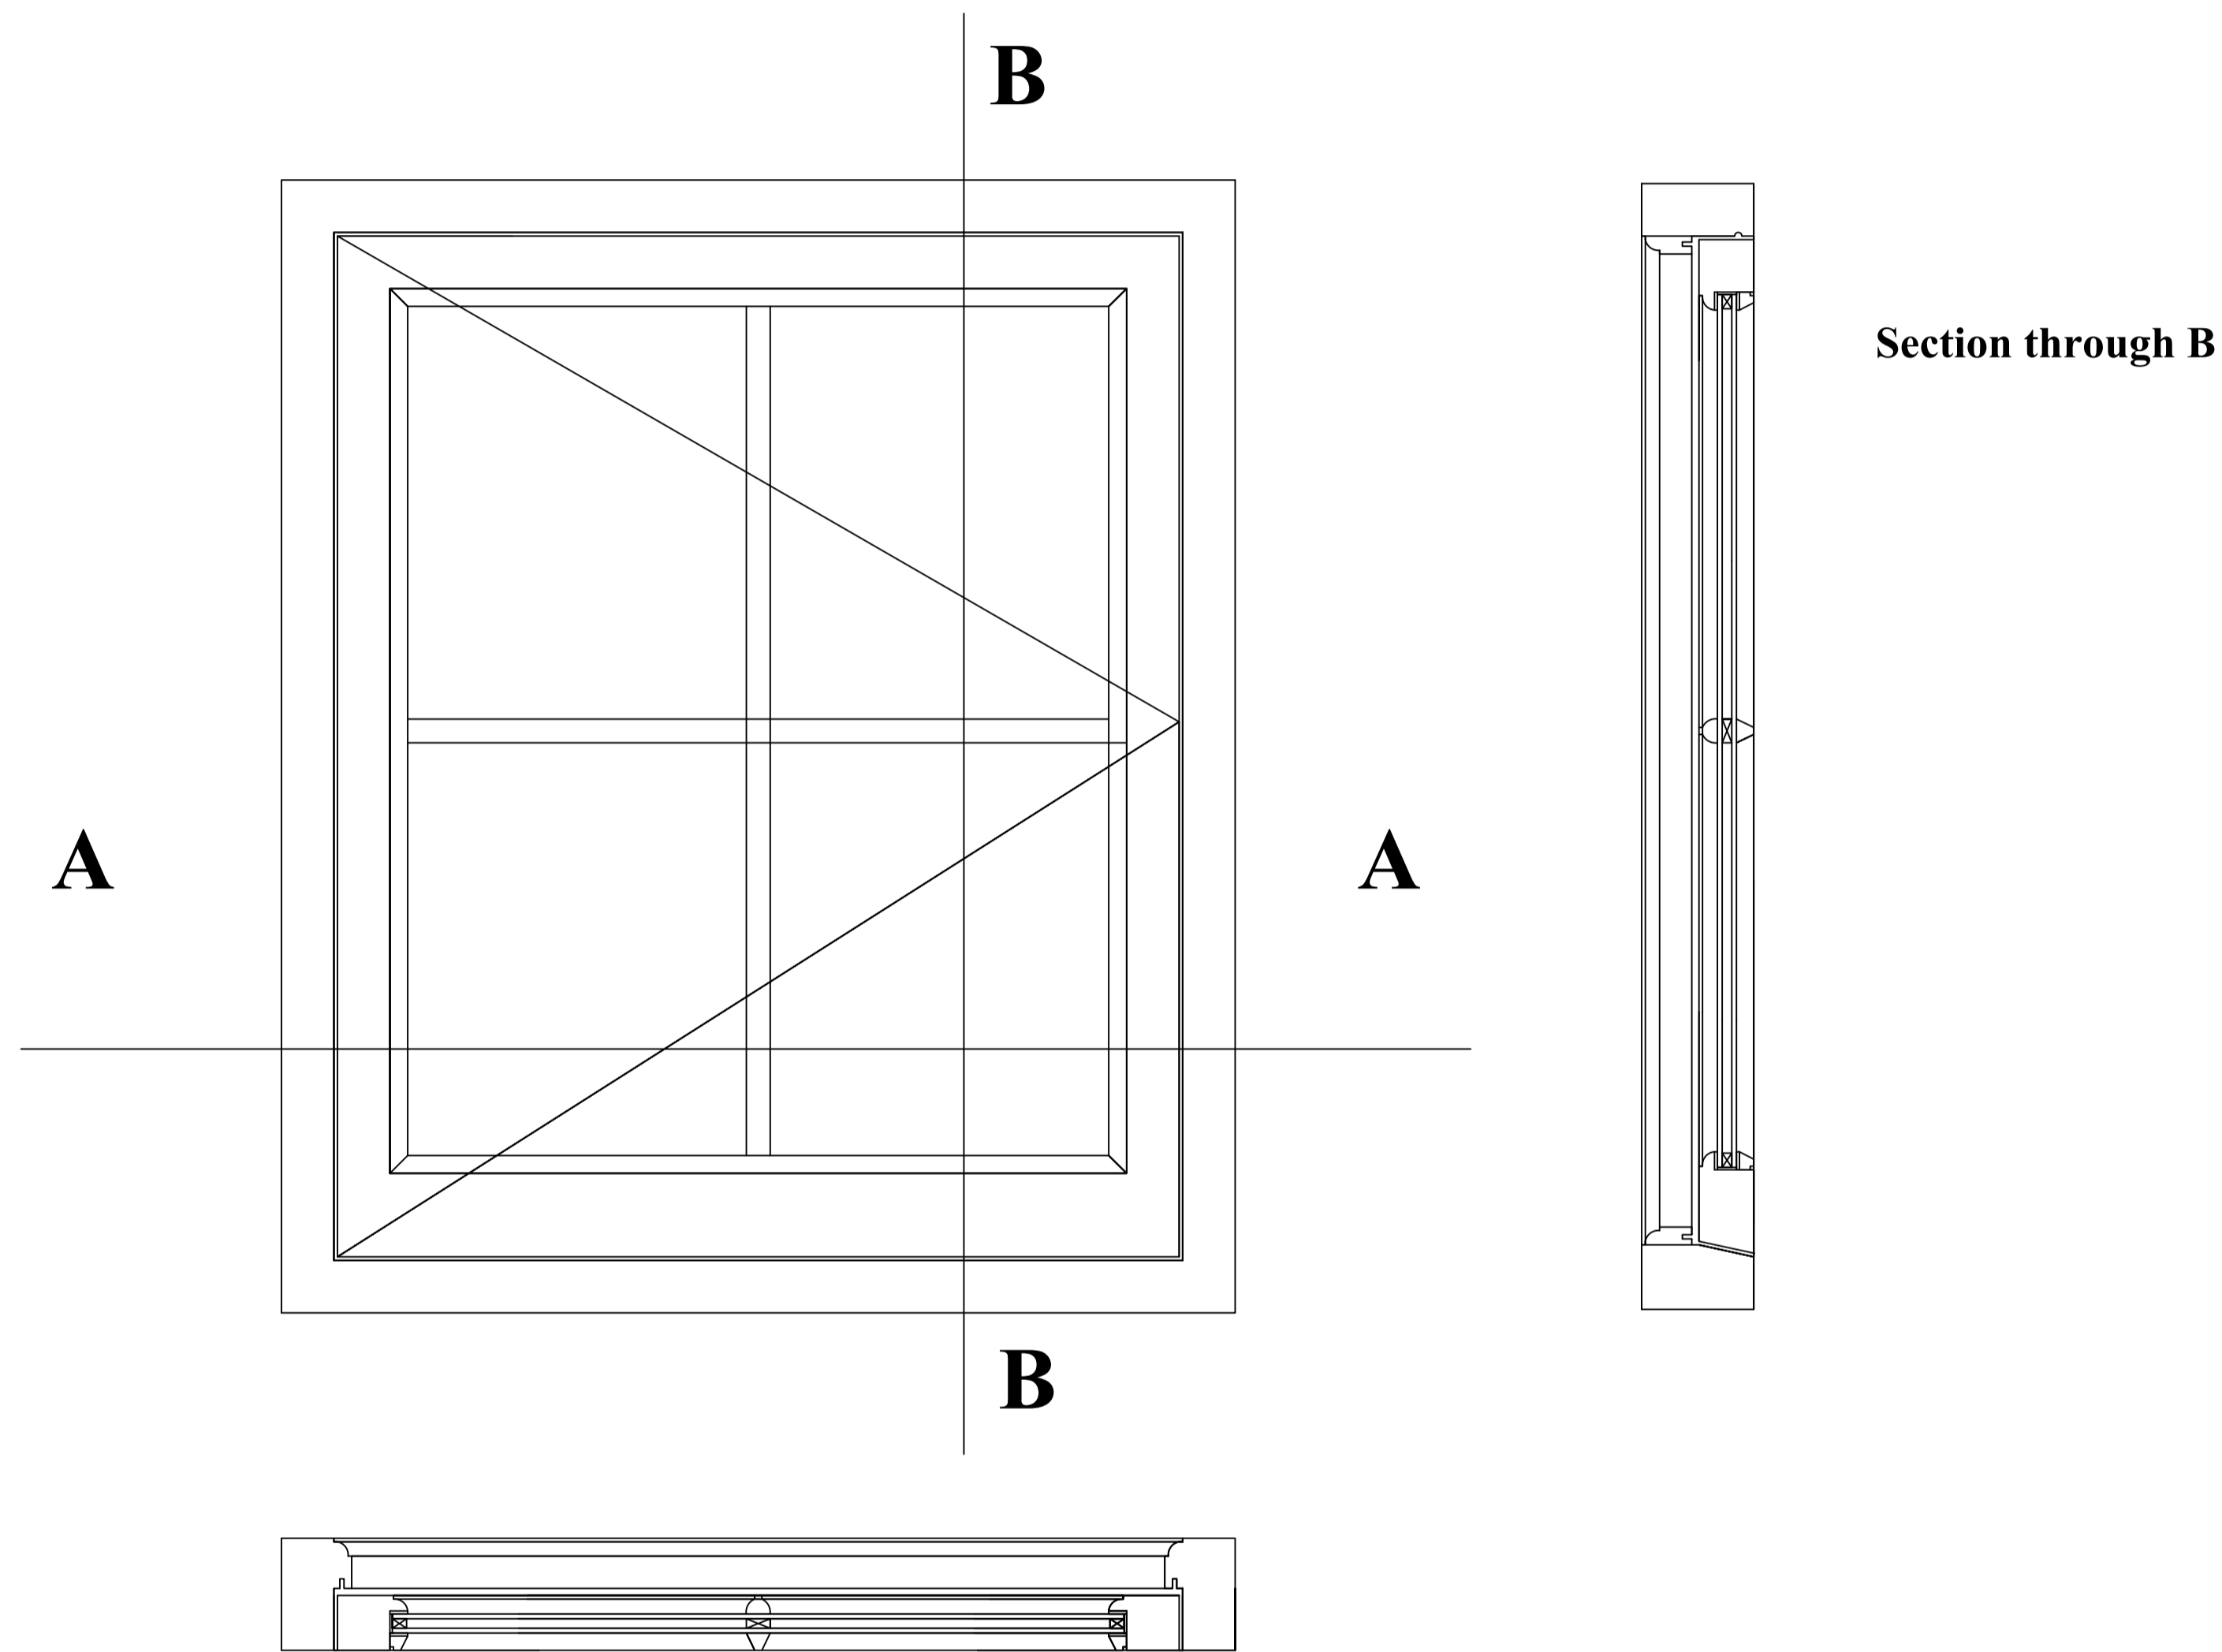

General Notes

Appendix A
New casement window
Made from Accoya
Colour white
Factory finish Sikkens paint
Glazing 4-16-4 Planitherm
Fitted on traditional hinges with
casement stays and fasteners

Forge Cottage
Bedroom 1 X1

NYMNPA
17/06/2022

No.	Revision/Issue	Date

Firm Name and Address
Ryedale Joinery Ltd
Unit 9B
Beansheaf ind park
Kirby Misperton
YO17 6BG

Project Name and Address
Alan Brancroft
Demensne Farm
Robin Hoods Bay
YO22 4QF

Project	Brancroft	Sheet	
Date	22/11/21	Scale	A1
Scale	1:5		

Forge Cottage Bed 1

Section through A

Section through B

0 5 10
Scale bar in cm A1 Print 1:5