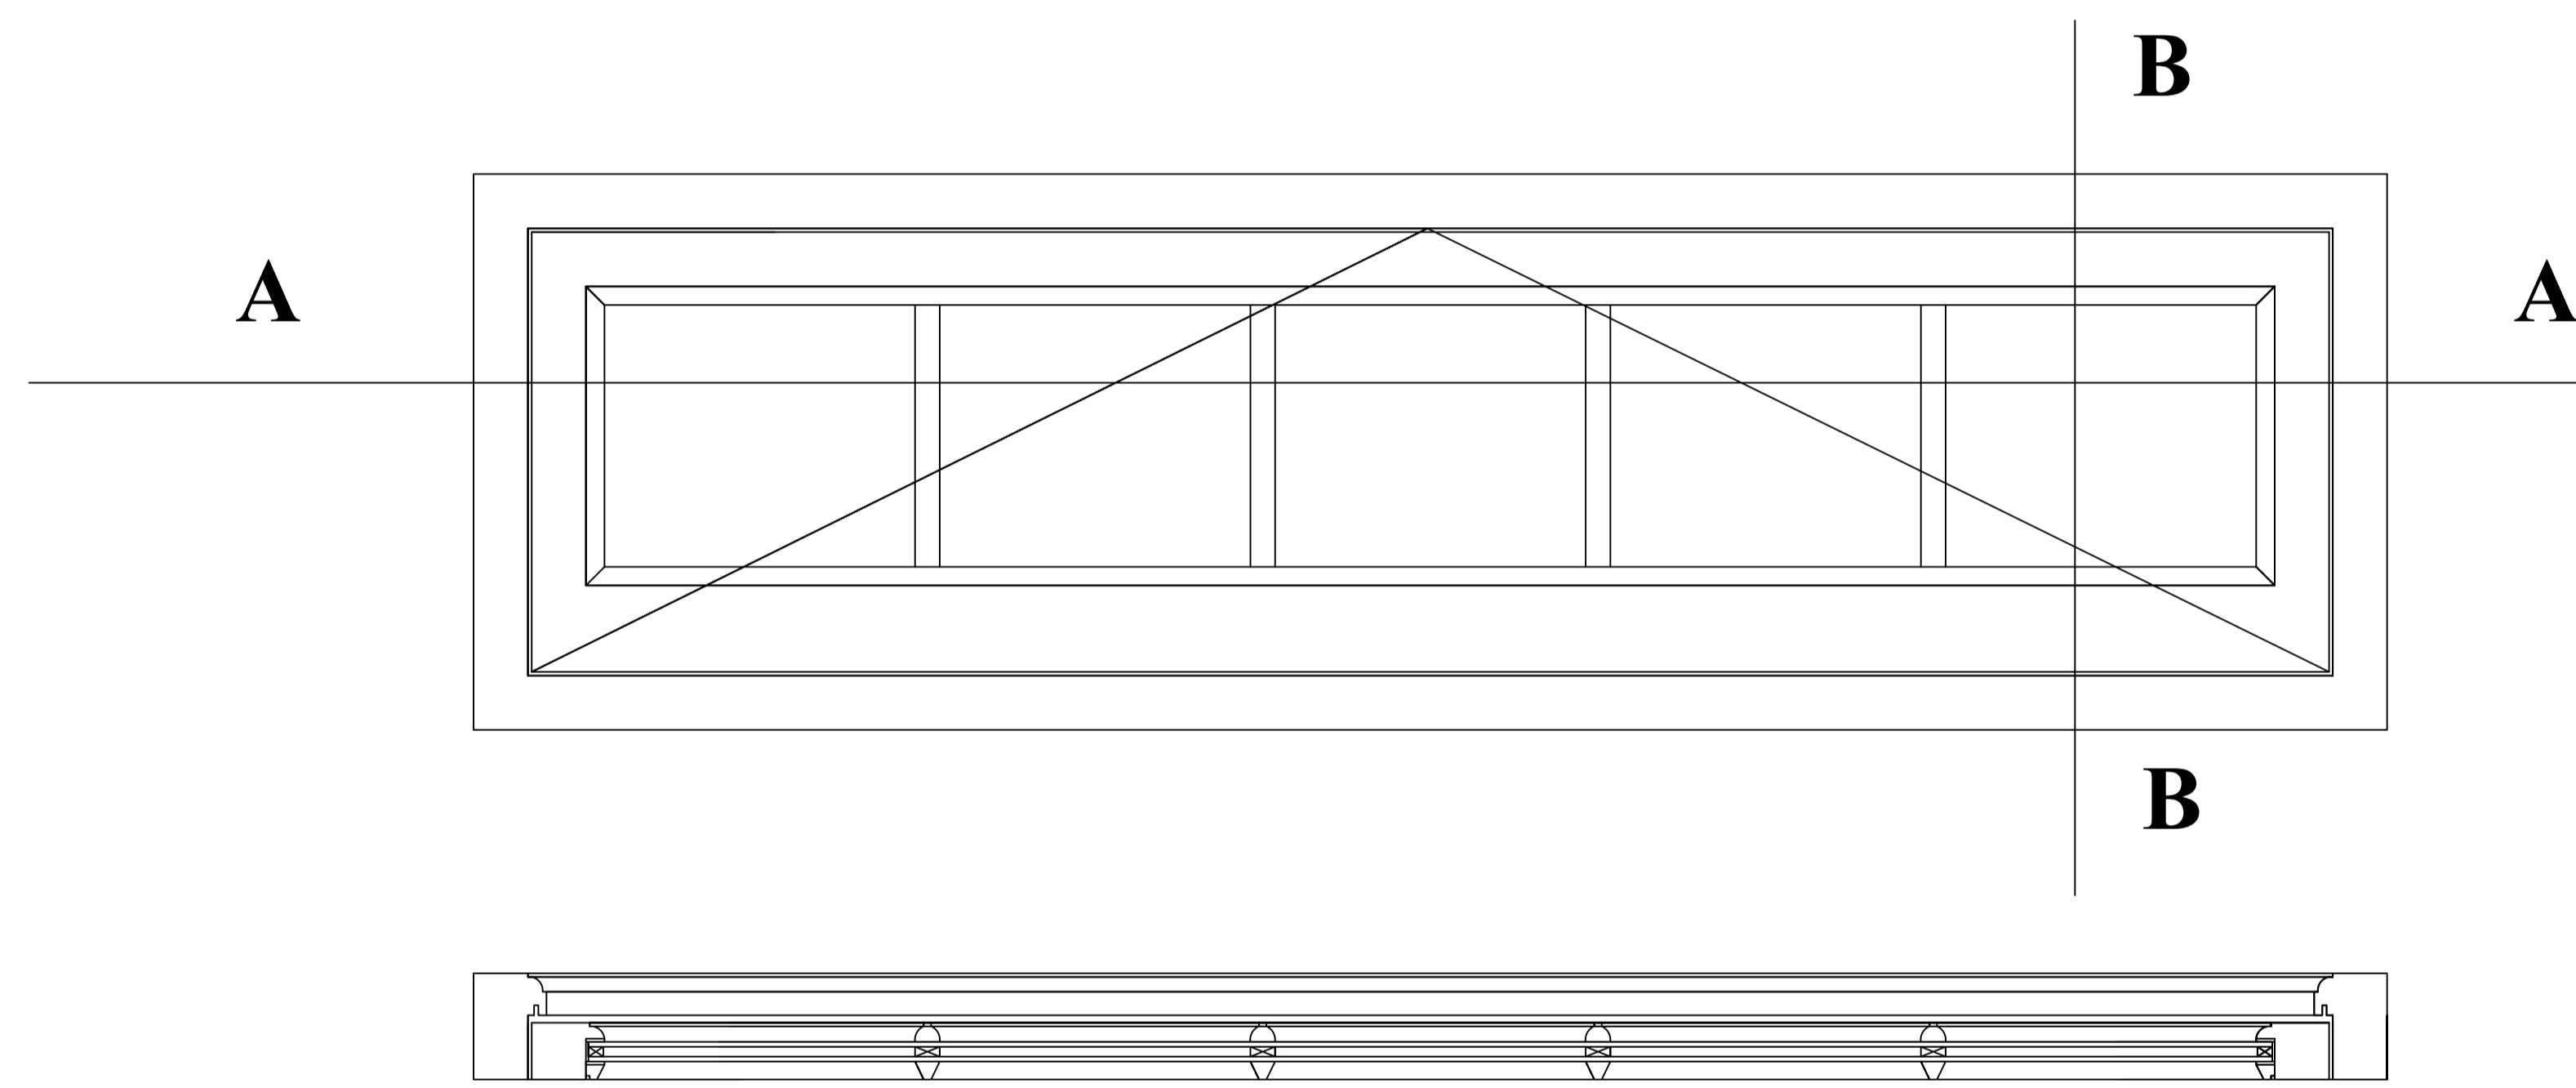

Project	Brancroft	Sheet	
Date	22/11/21	A1	
Scale	1:5		

0 5 10  
Scale bar in cm A1 Print 1:5

NYMNPA

17/06/2022

Section through B

Section through A

Forge Cottage Bed 2

General Notes