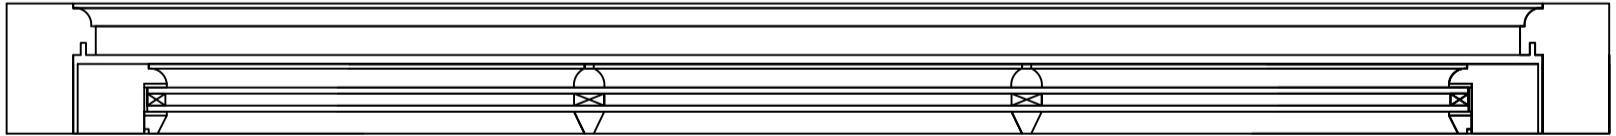

Section through A

Bay View Cottage Bed 1, Bed 2, Bed 3 Ensuite

General Notes

Appendix A
New casement window
Made from Accoya
Colour white
Factory finish Sikkens paint
Glazing 4-16-4 Planitherm
Fitted on traditional hinges with
casement stays and fasteners

Bay view cottage

Bedroom 2 X1
Bedroom 1 X1
Bedroom 3 X1
Ensuite X1

No.	Revision/Issue	Date

Firm Name and Address

Ryedale Joinery Ltd
Unit 9B
Beansheaf ind park
Kirby Misperton
YO17 6BG

Project Name and Address

Alan Brancroft
Demensne Farm
Robin Hoods Bay
YO22 4QF

Project	Brancroft	Sheet	
Date	22/11/21	A1	
Scale	1:5