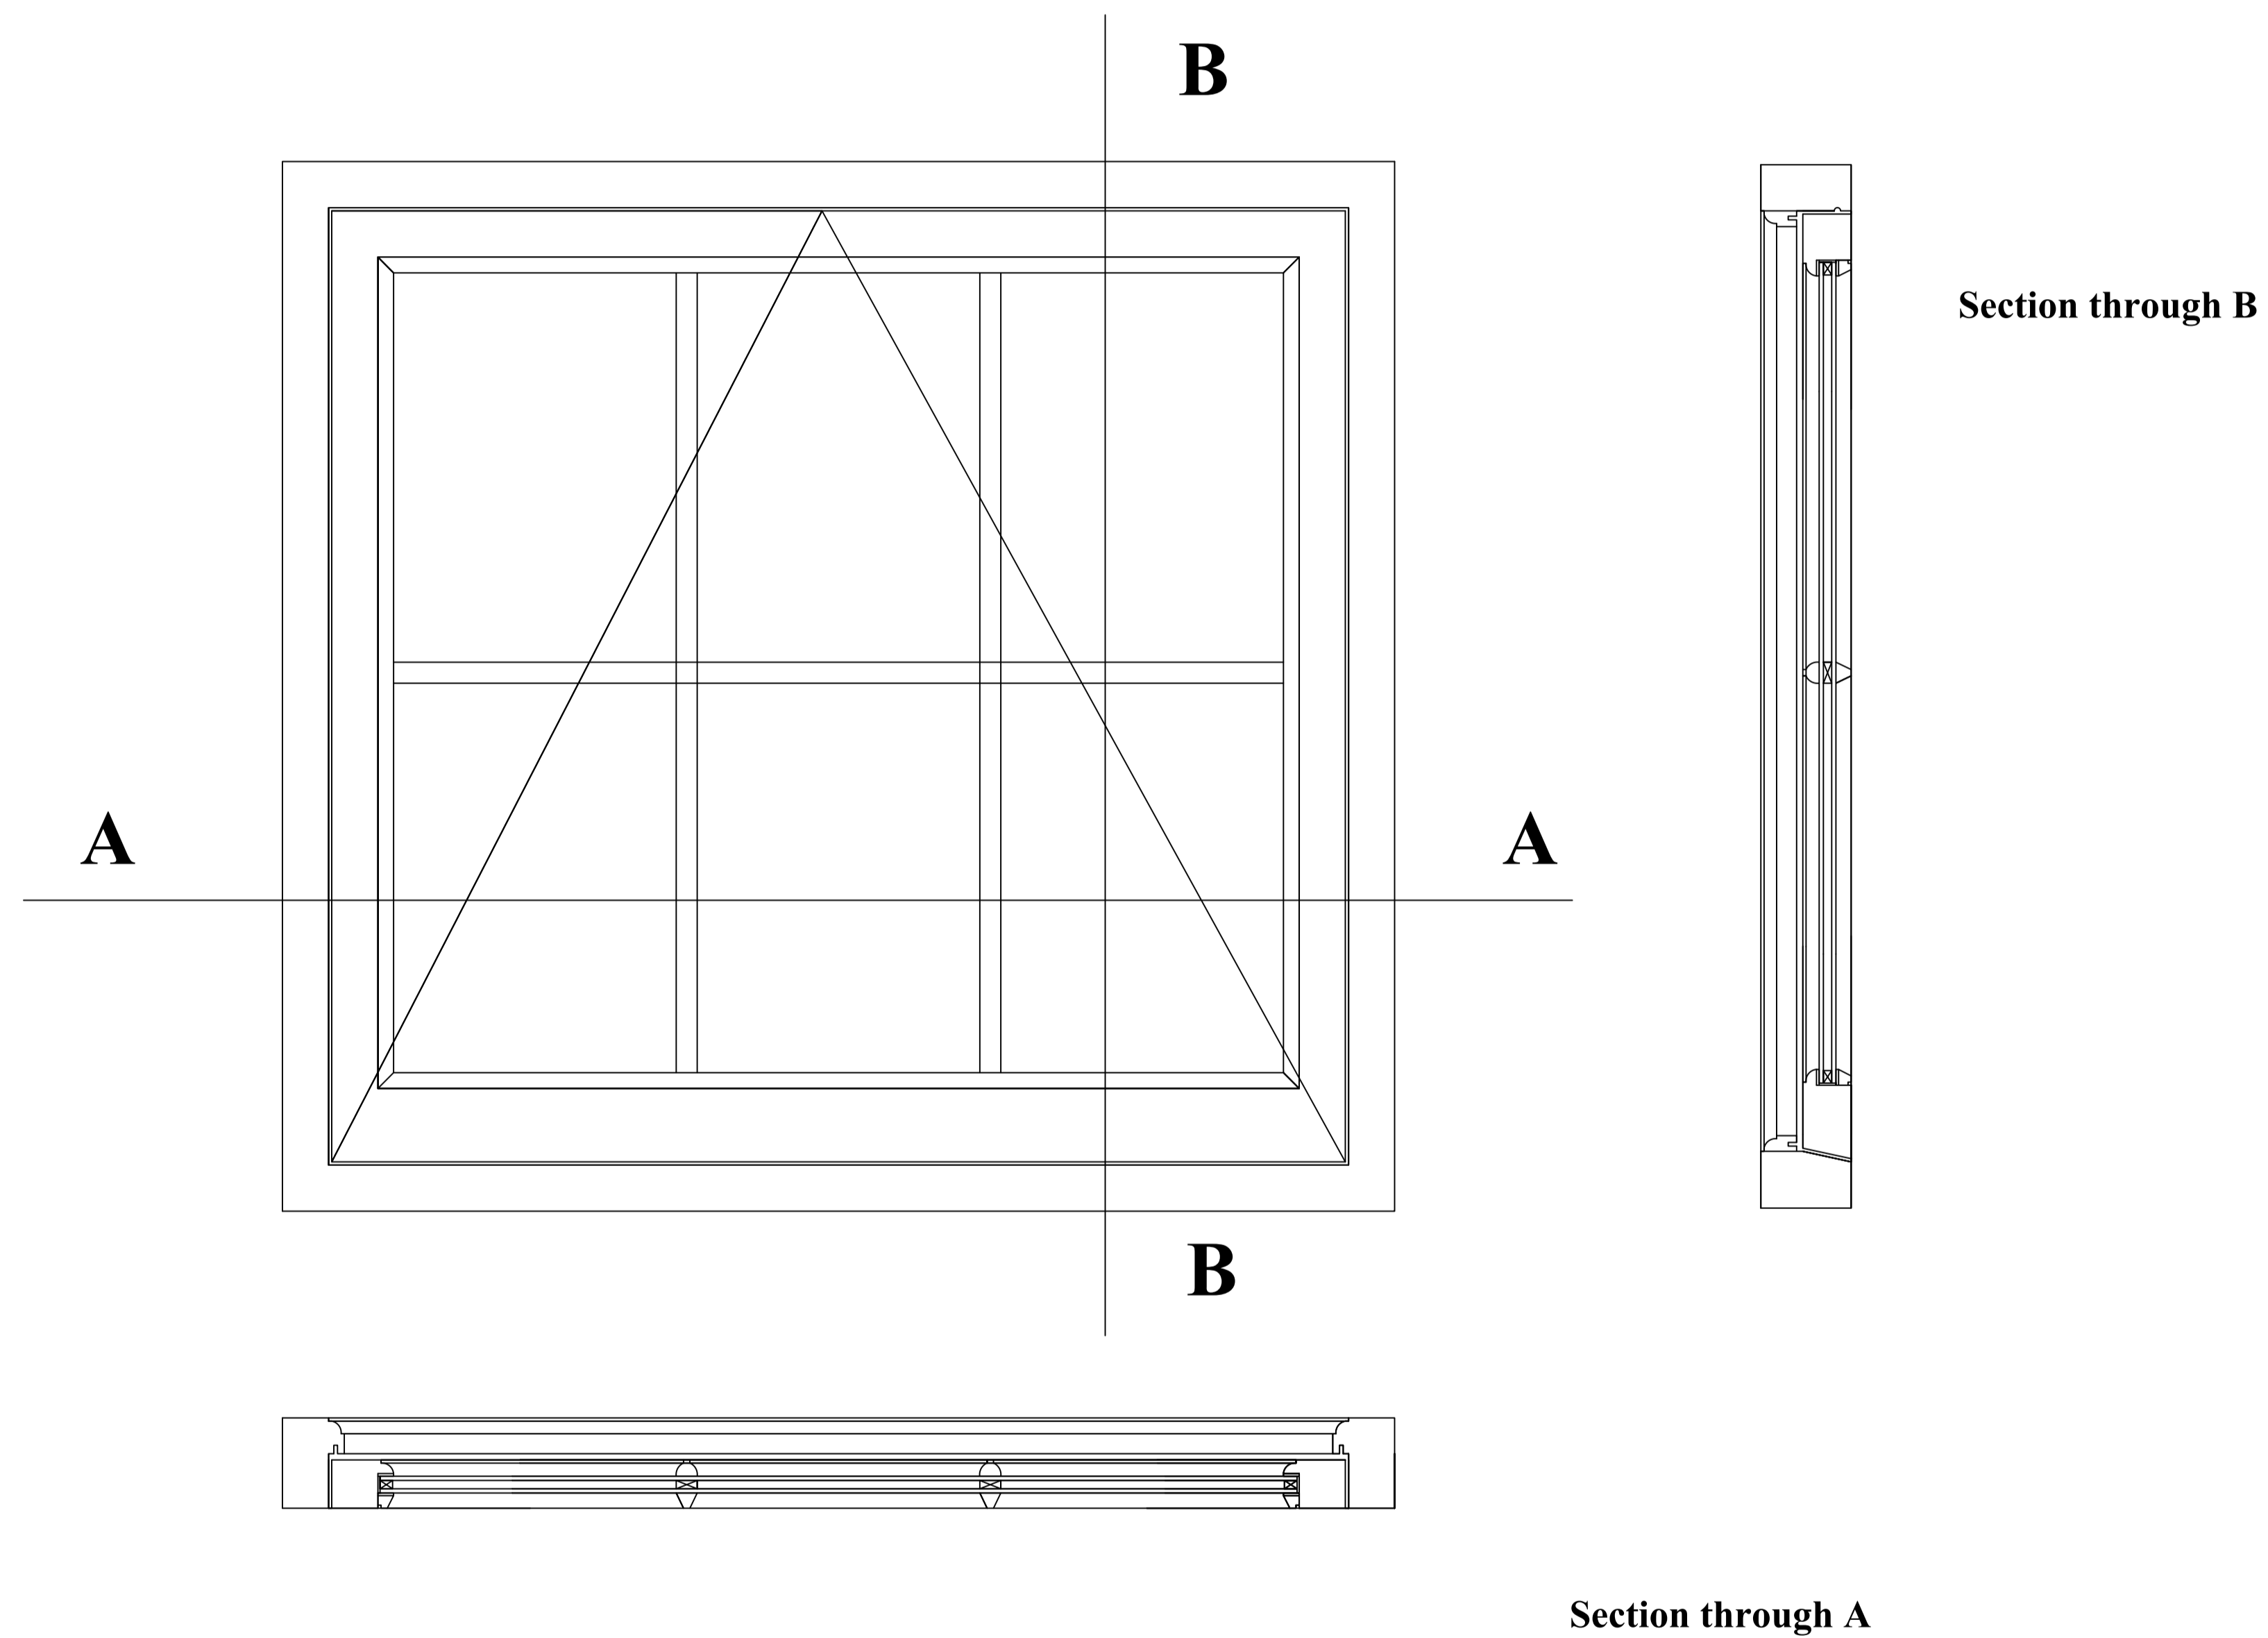

Bay view cottage

Bedroom 2 X1  
Hallway X1

Bay View Cottage Bed 2 Hallway

0 5 10  
Scale bar in cm A1 Print 1:5

No.	Revision/Issue	Date

Firm Name and Address  
Ryedale Joinery Ltd  
Unit 9B  
Beansheaf ind park  
Kirby Misperton  
YO17 6BG