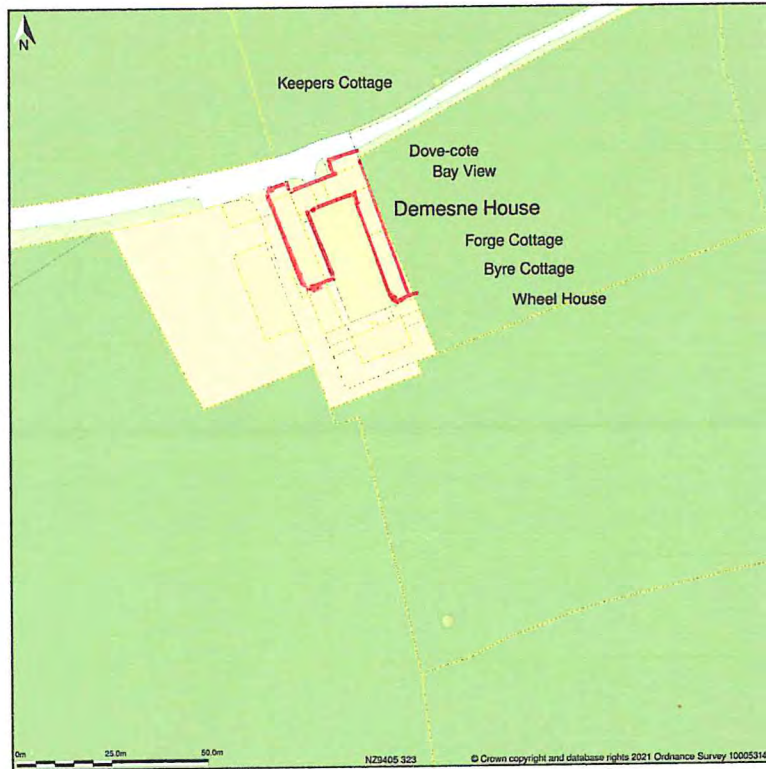

**Demesne Farm, Demesne House, Fylingdales, Whitby, North Yorkshire, YO22 4QF**

NYMNPA  
17/06/2022

Site Plan A shows area bounded by: 483653.52, 503138.28, 494153.52, 503338.28 (at a scale of 1:1250), OSGidRef: NZ9405 323. The representation of a road, track or path is no evidence of a right of way. The representation of features as lines is no evidence of a property boundary. Produced on 20th Dec 2021 from the Ordnance Survey National Geographic Database and incorporating surveyed revision available at this data. Reproduction in whole or part is prohibited without the prior permission of Ordnance Survey. © Crown copyright 2021. Supplied by <https://www.buyaplan.co.uk> digital mapping a licensed Ordnance Survey partner (100053143). Unique plan reference: #00693551-040AFD  
Ordnance Survey and the OS Symbol are registered trademarks of Ordnance Survey, the national mapping agency of Great Britain. Buy A Plan logo, pdf design and the [www.buyaplan.co.uk](http://www.buyaplan.co.uk) website are Copyright © Pass Inc Ltd 2021