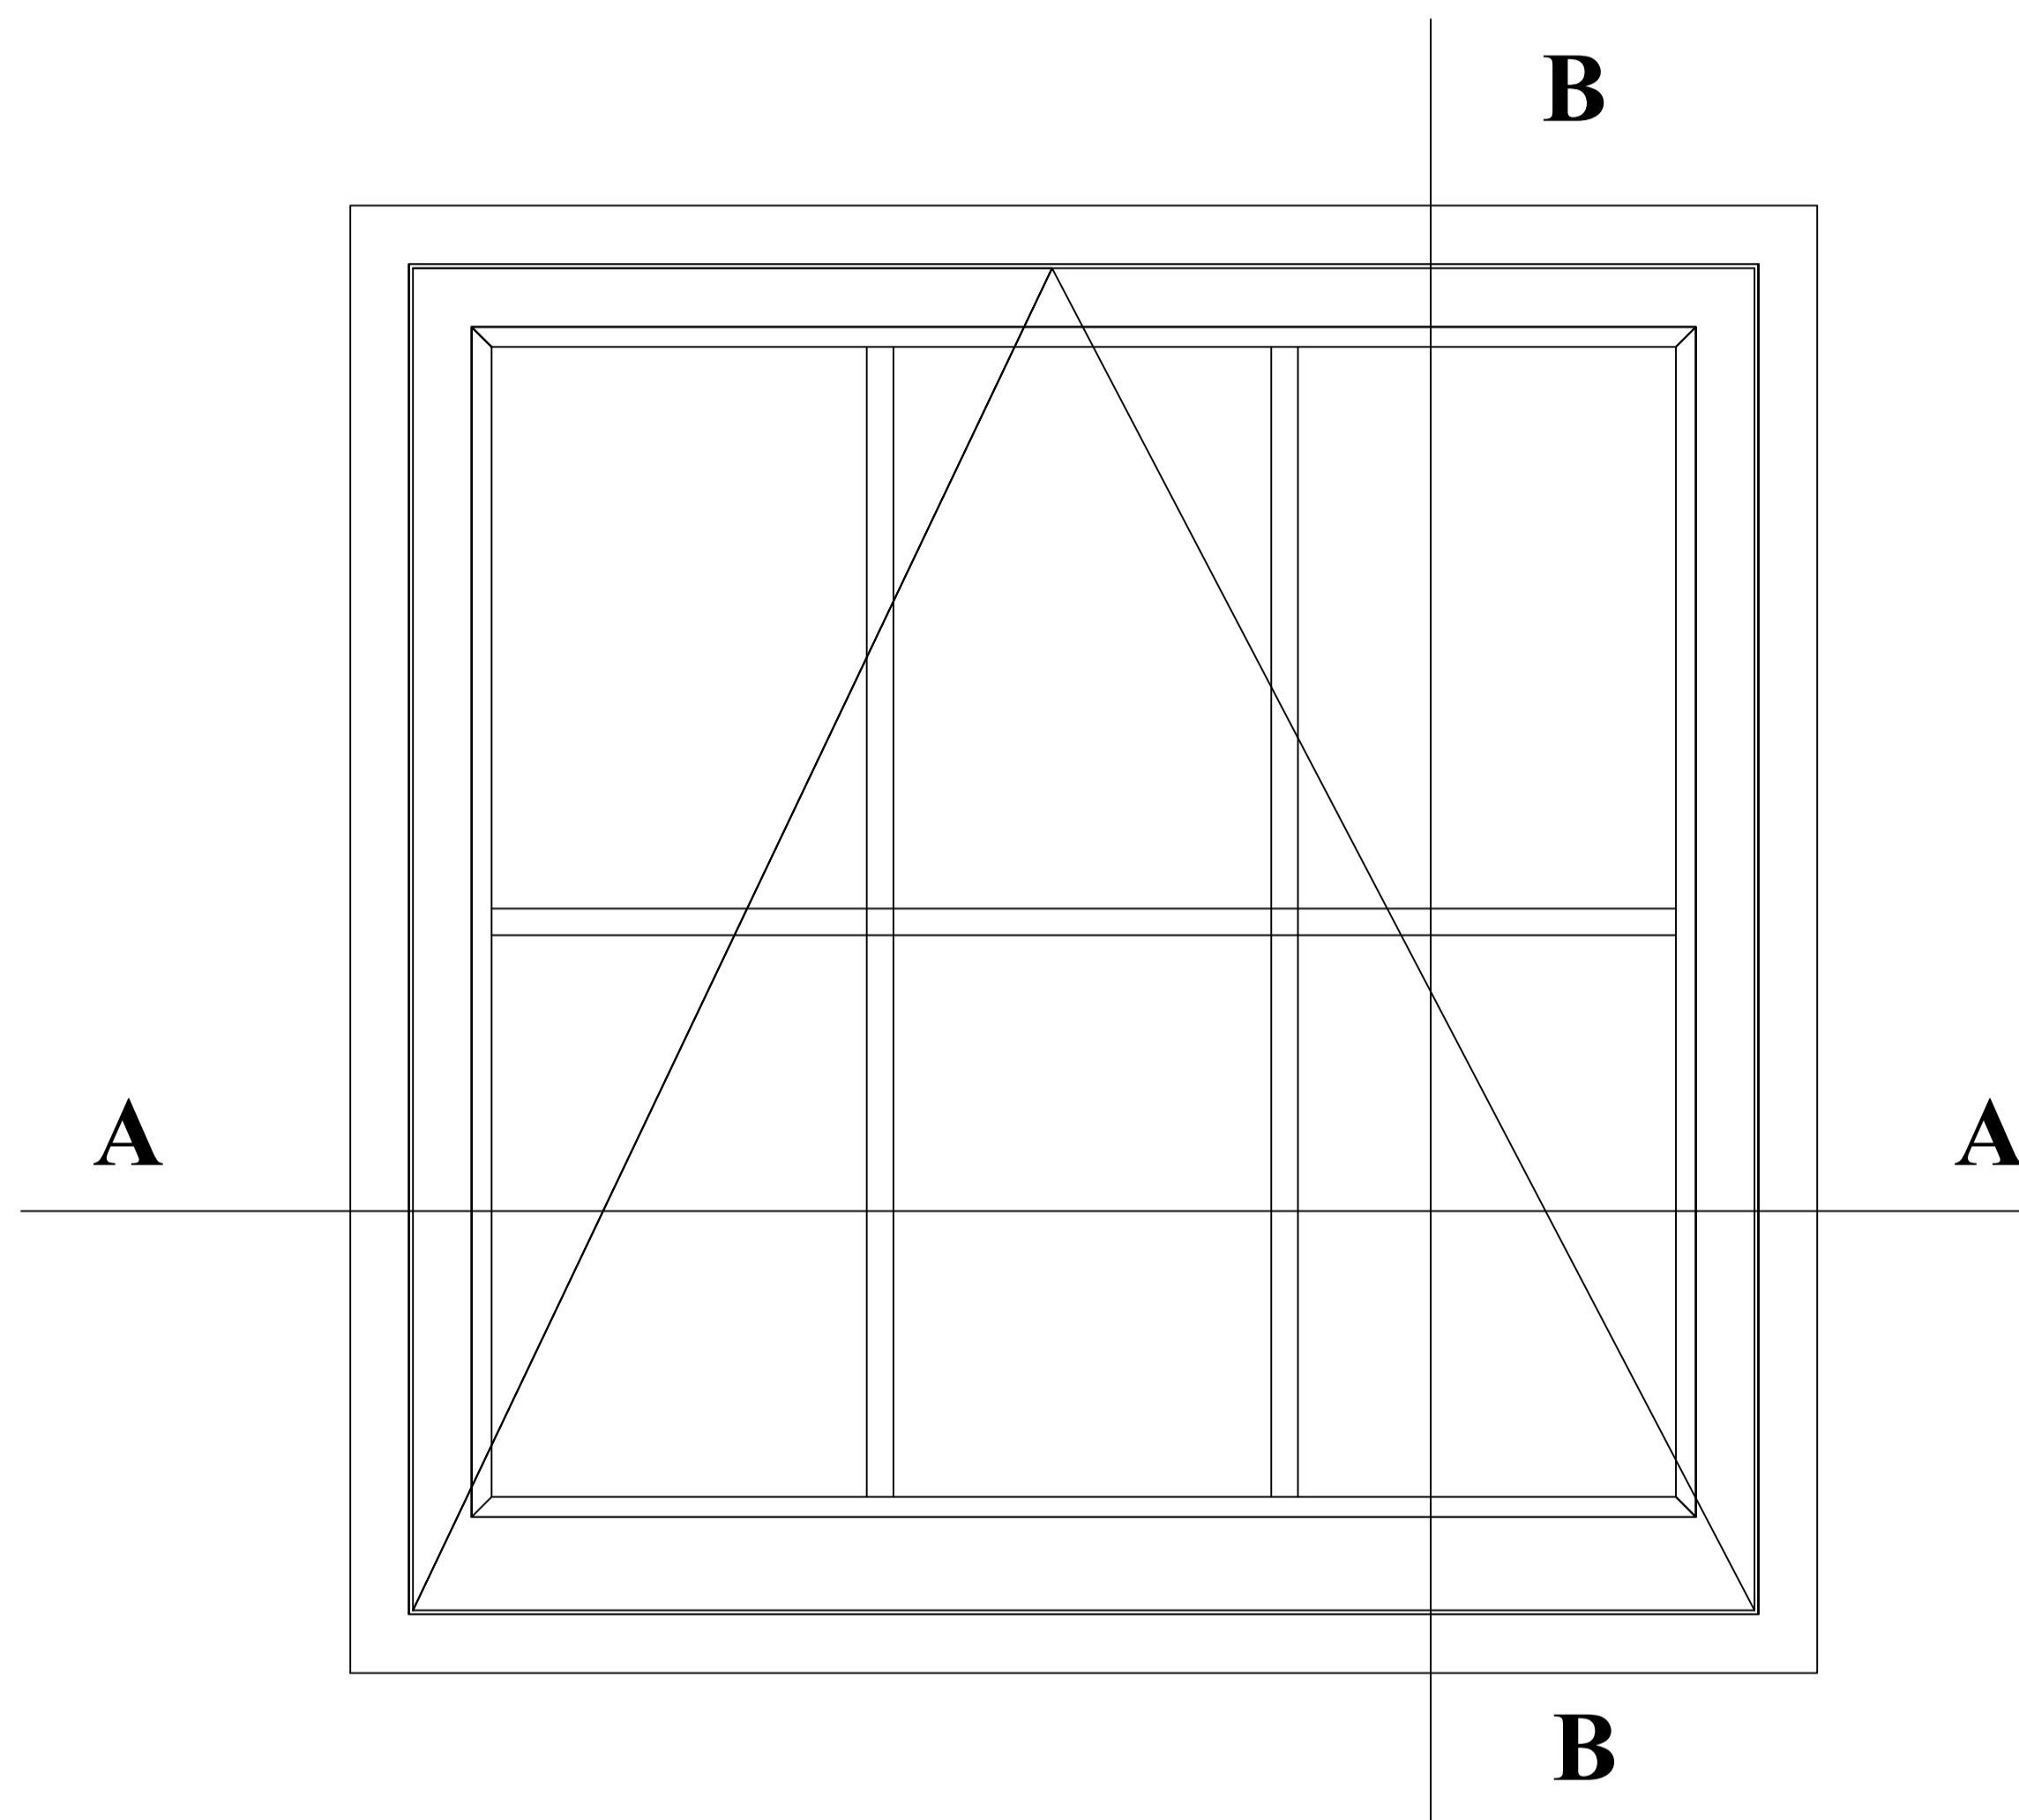

Project	Brancroft	Sheet	
Date	22/11/21	A1	
Scale	1:5		

Scale bar in cm A1 Print 1:5

NYMNPA

17/06/2022

Section through B

Section through A

Forge Cottage Bed 3

General Notes