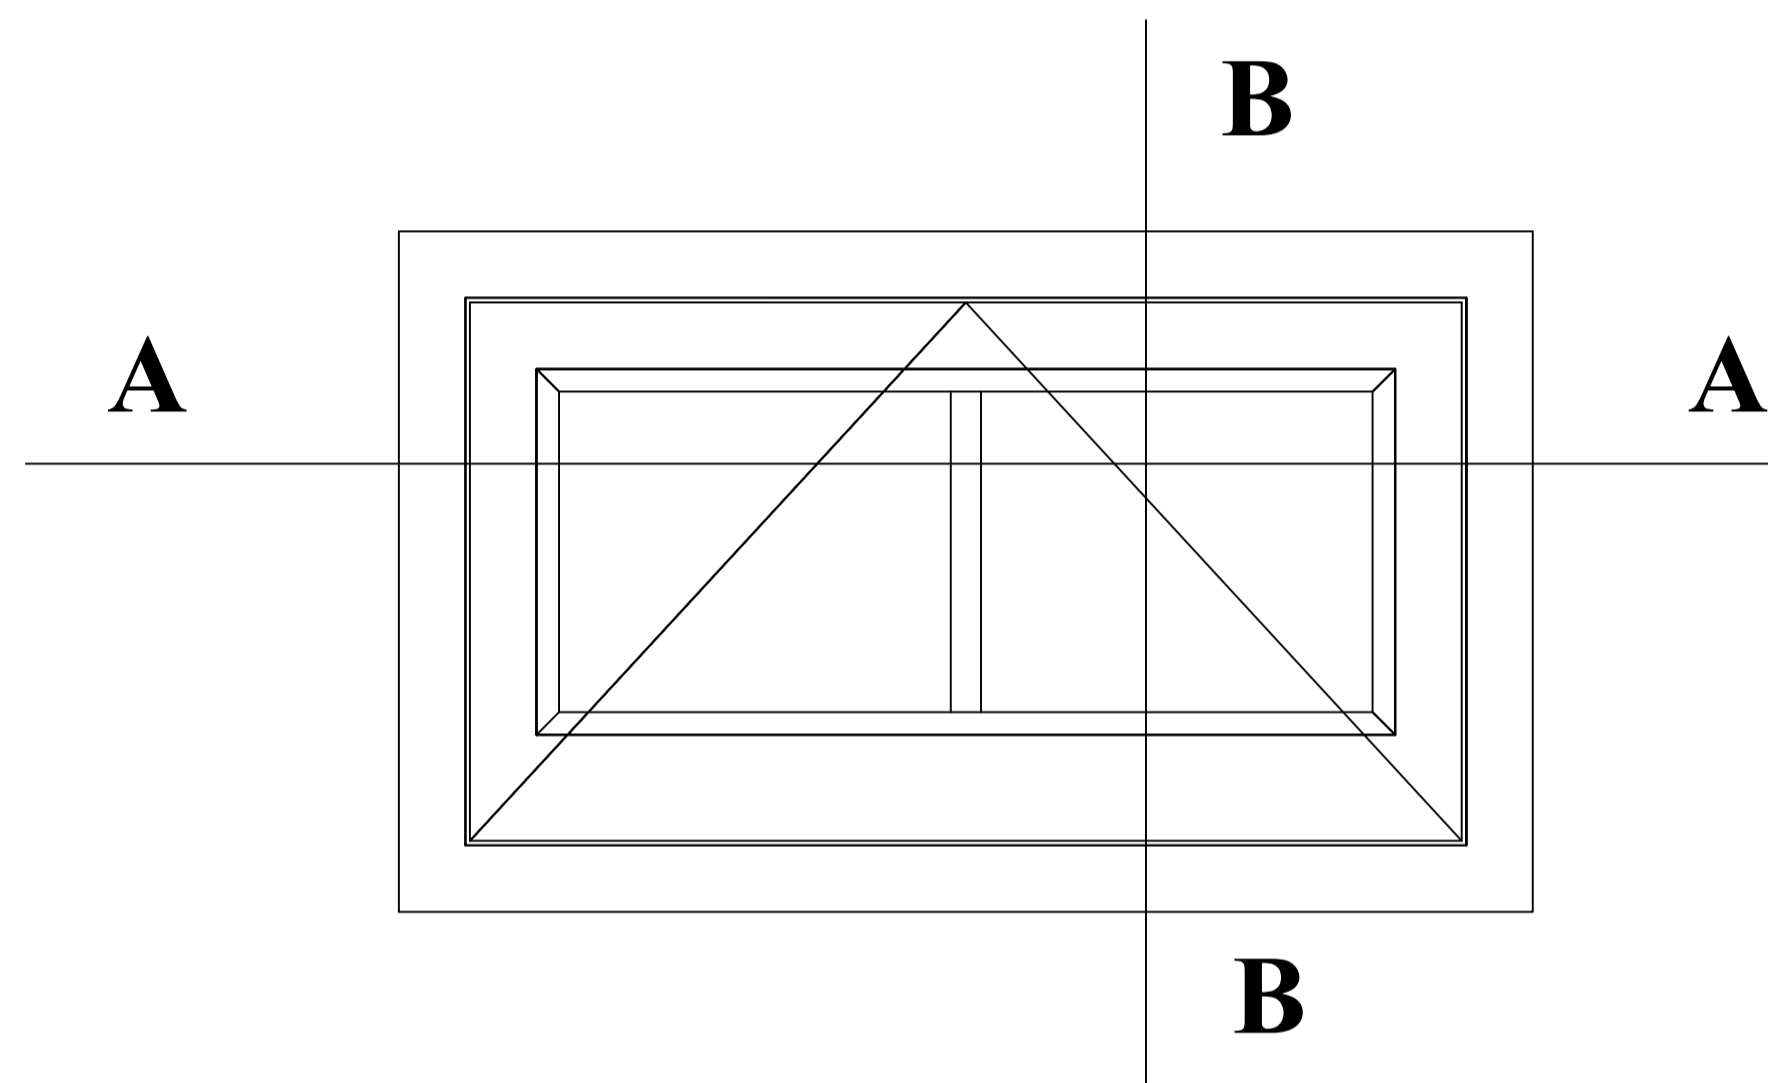

Project	Sheet
Brancroft	A1
Date	22/11/21
Scale	1:5

Dove Cote Bed 1, Bed 2, Bed 3

0 5 10  
Scale bar in cm A1 Print 1:5

NYMNPA

17/06/2022

Section through B

Section through A

Dove Cote Landing