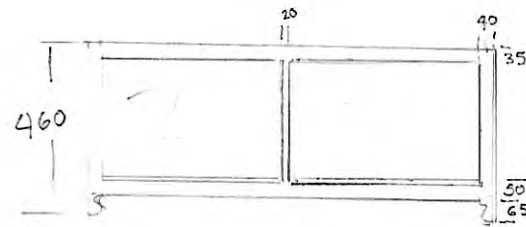

SCALE 1:200

NYMNP
18/07/2022

FIXED FRAME + FRAME
SLIDING ON A BEAD

COACH HOUSE COTTAGE
NEW ROAD / ROBIN HEDD'S BAY
Y022 45F

BACK DOLMER SLIDING WINDOWS X2
FRAME MEASUREMENTS INCLUDE
MOULDINGS

SCALE 1:200

NYMNPA
18/07/2022

FRAME MEASUREMENTS INCLUDE MOULDINGS
PLANKED PANELLING MATCHES ROOM

COACH HOUSE COTTAGE
NEW ROAD / ROBIN HOODS BAY
Y022 45F

INTERNAL MEASUREMENTS
FOR DORMERS x 2

SCALE 1:200