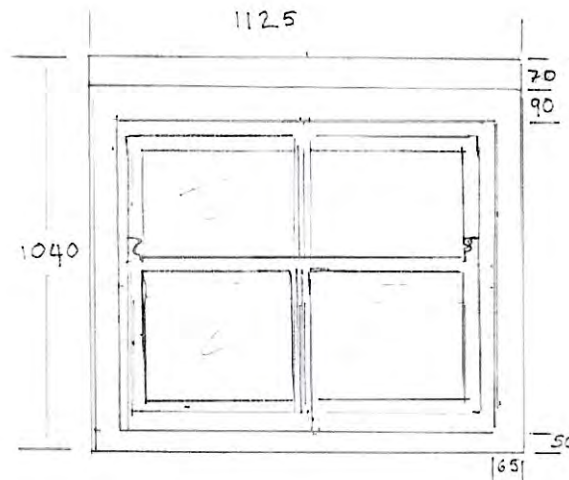

SCALE 1:200

NYMNP
18/07/2022

FIXED FRAME + FRAME
SLIDING ON A BEAD

COACH HOUSE COTTAGE
NEW ROAD / ROBIN HEDD'S BAY
Y022 45F

BACK DOLMER SLIDING WINDOWS X2
FRAME MEASUREMENTS INCLUDE
MOULDINGS

SCALE 1:200

NYMNPA
18/07/2022

FRAME MEASUREMENTS INCLUDE MOULDINGS
PLANKED PANELLING MATCHES ROOM

COACH HOUSE COTTAGE
NEW ROAD / ROBIN HOODS BAY
Y022 45F

INTERNAL MEASUREMENTS
FOR DORMERS x 2

SCALE 1:200