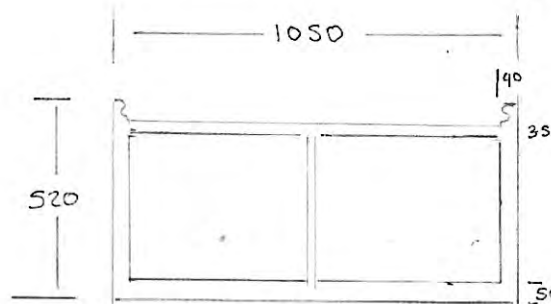

SCALE 1:200

NYMNP
18/07/2022

FIXED FRAME + FRAME
SLIDING ON A BEAD

COACH HOUSE COTTAGE
NEW ROAD / ROBIN HEDD'S BAY
Y022 45F

BACK DOLMER SLIDING WINDOWS X2
FRAME MEASUREMENTS INCLUDE
MOULDINGS

SCALE 1:200

NYMNPA
18/07/2022

FRAME MEASUREMENTS INCLUDE MOULDINGS
PLANKED PANELLING MATCHES ROOM

COACH HOUSE COTTAGE
NEW ROAD / ROBIN HOODS BAY
Y022 45F

INTERNAL MEASUREMENTS
FOR DORMERS x 2

SCALE 1:200