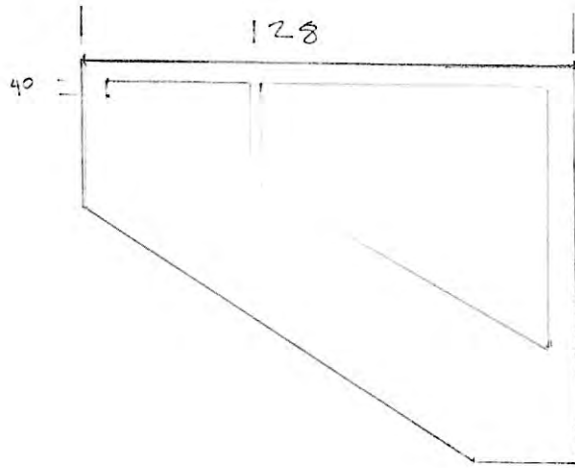

SCALE 1:200

NYMNP
18/07/2022

FIXED FRAME + FRAME
SLIDING ON A BEAD

COACH HOUSE COTTAGE
NEW ROAD / ROBIN HEDD'S BAY
Y022 45F

BACK DOLMER SLIDING WINDOWS X2
FRAME MEASUREMENTS INCLUDE
MOULDINGS

SCALE 1:200

NYMNPA
18/07/2022

FRAME MEASUREMENTS INCLUDE MOULDINGS
PLANKED PANELLING MATCHES ROOM

COACH HOUSE COTTAGE
NEW ROAD / ROBIN HOODS BAY
Y022 45F

INTERNAL MEASUREMENTS
FOR DORMERS x 2

SCALE 1:200