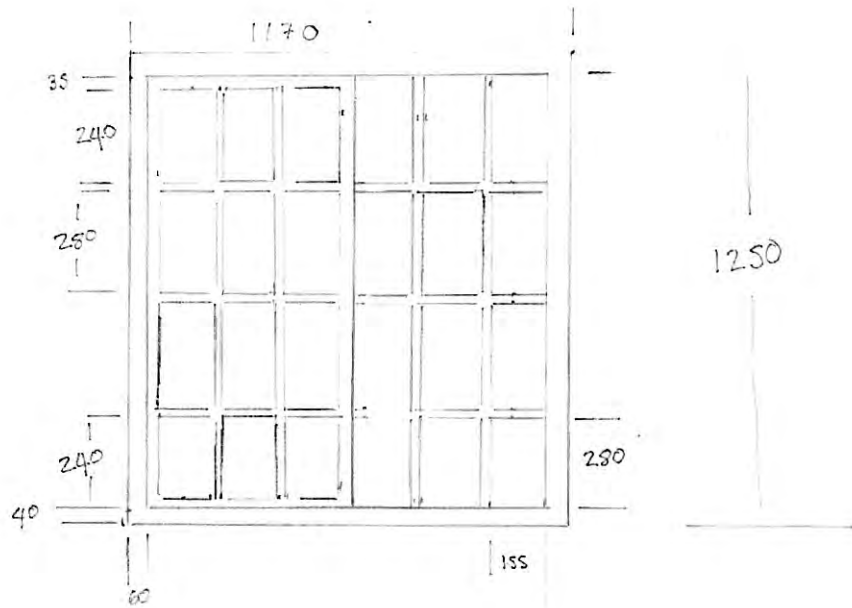

**Coach House Cottage, New Road, Robin Hoods Bay, Whitby, YO22
4SF**

GLAZING BARS 15mm

NYMNP
18/07/2022

COACH HOUSE COTTAGE
NEW ROAD / ROBIN HOODS BAY
YO22 9SF

YORKSHIRE SLIDING SASH WINDOWS
X 2 1ST FLOOR