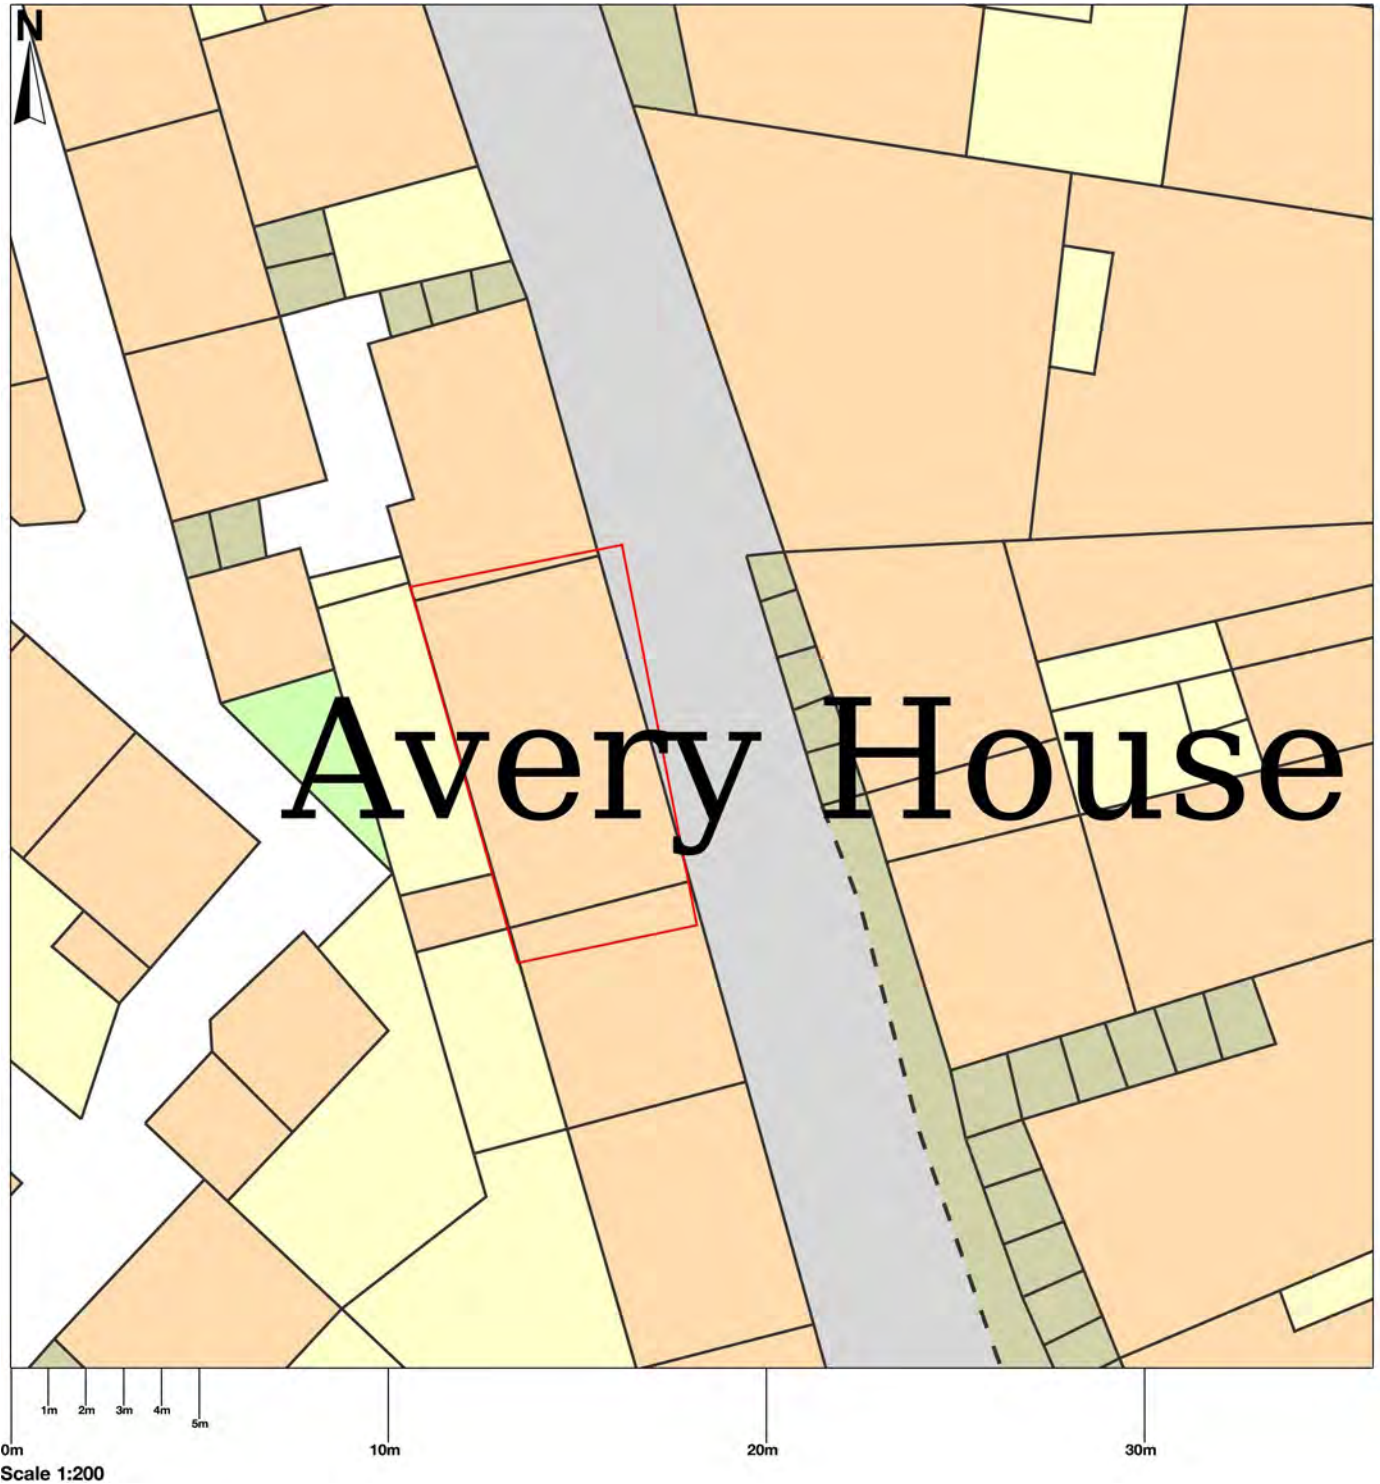

**Coach House Cottage, New Road, Robin Hoods Bay, Whitby, YO22
4SF**

GLAZING BARS 15mm

NYMNP
18/07/2022

COACH HOUSE COTTAGE
NEW ROAD / ROBIN HOODS BAY
YO22 9SF

YORKSHIRE SLIDING SASH WINDOWS
X 2 1ST FLOOR