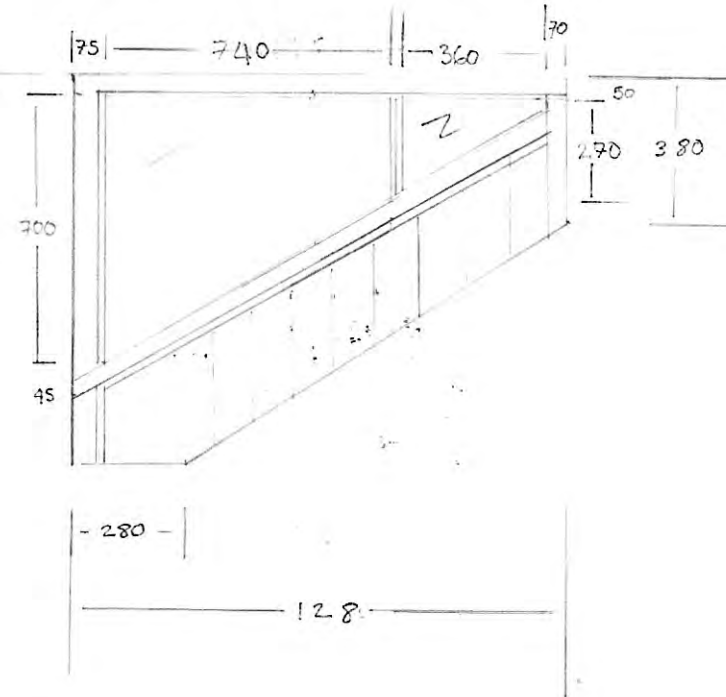

SCALE 1:200

NYMNP
18/07/2022

FIXED FRAME + FRAME
SLIDING ON A BEAD

COACH HOUSE COTTAGE
NEW ROAD / ROBIN HEDD'S BAY
Y022 45F

BACK DOLMER SLIDING WINDOWS X2
FRAME MEASUREMENTS INCLUDE
MOULDINGS

SCALE 1:200

NYMNPA
18/07/2022

FRAME MEASUREMENTS INCLUDE MOULDINGS
PLANKED PANELLING MATCHES ROOM

COACH HOUSE COTTAGE
NEW ROAD / ROBIN HOODS BAY
Y022 45F

INTERNAL MEASUREMENTS
FOR DORMERS x 2

SCALE 1:200