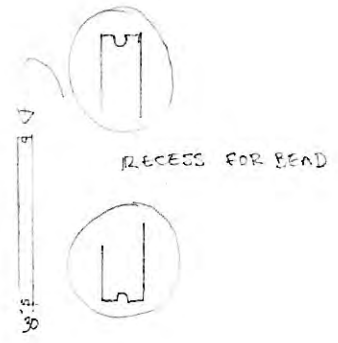

NYMNP
18/07/2022

FIXED FRAME + FRAME
SLIDING ON A BEAD

COACH HOUSE COTTAGE
NEW ROAD / ROBIN HEDD'S BAY
Y022 45F

BACK DOLMER SLIDING WINDOWS X2
FRAME MEASUREMENTS INCLUDE
MOULDINGS

SCALE 1:200