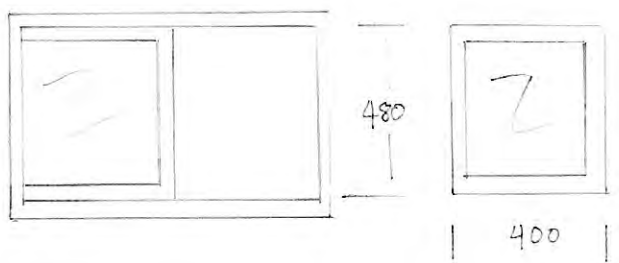

NYMNP
18/07/2022

FIXED FRAME + FRAME
SLIDING ON A BEAD

COACH HOUSE COTTAGE
NEW ROAD / ROBIN HEDD'S BAY
Y022 45F

BACK DOLMER SLIDING WINDOWS X2
FRAME MEASUREMENTS INCLUDE
MOULDINGS

SCALE 1:200