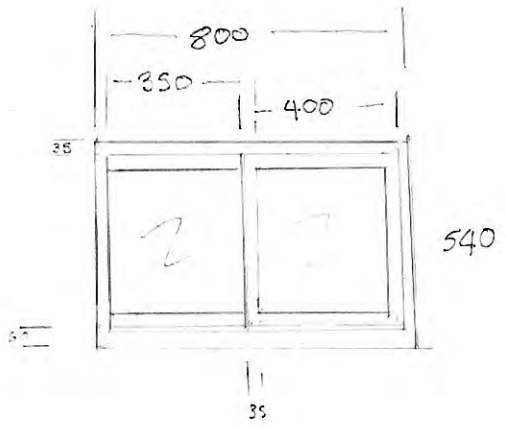

NYMNP
18/07/2022

FIXED FRAME + FRAME
SLIDING ON A BEAD

COACH HOUSE COTTAGE
NEW ROAD / ROBIN HEDD'S BAY
Y022 45F

BACK DOLMER SLIDING WINDOWS X2
FRAME MEASUREMENTS INCLUDE
MOULDINGS

SCALE 1:200