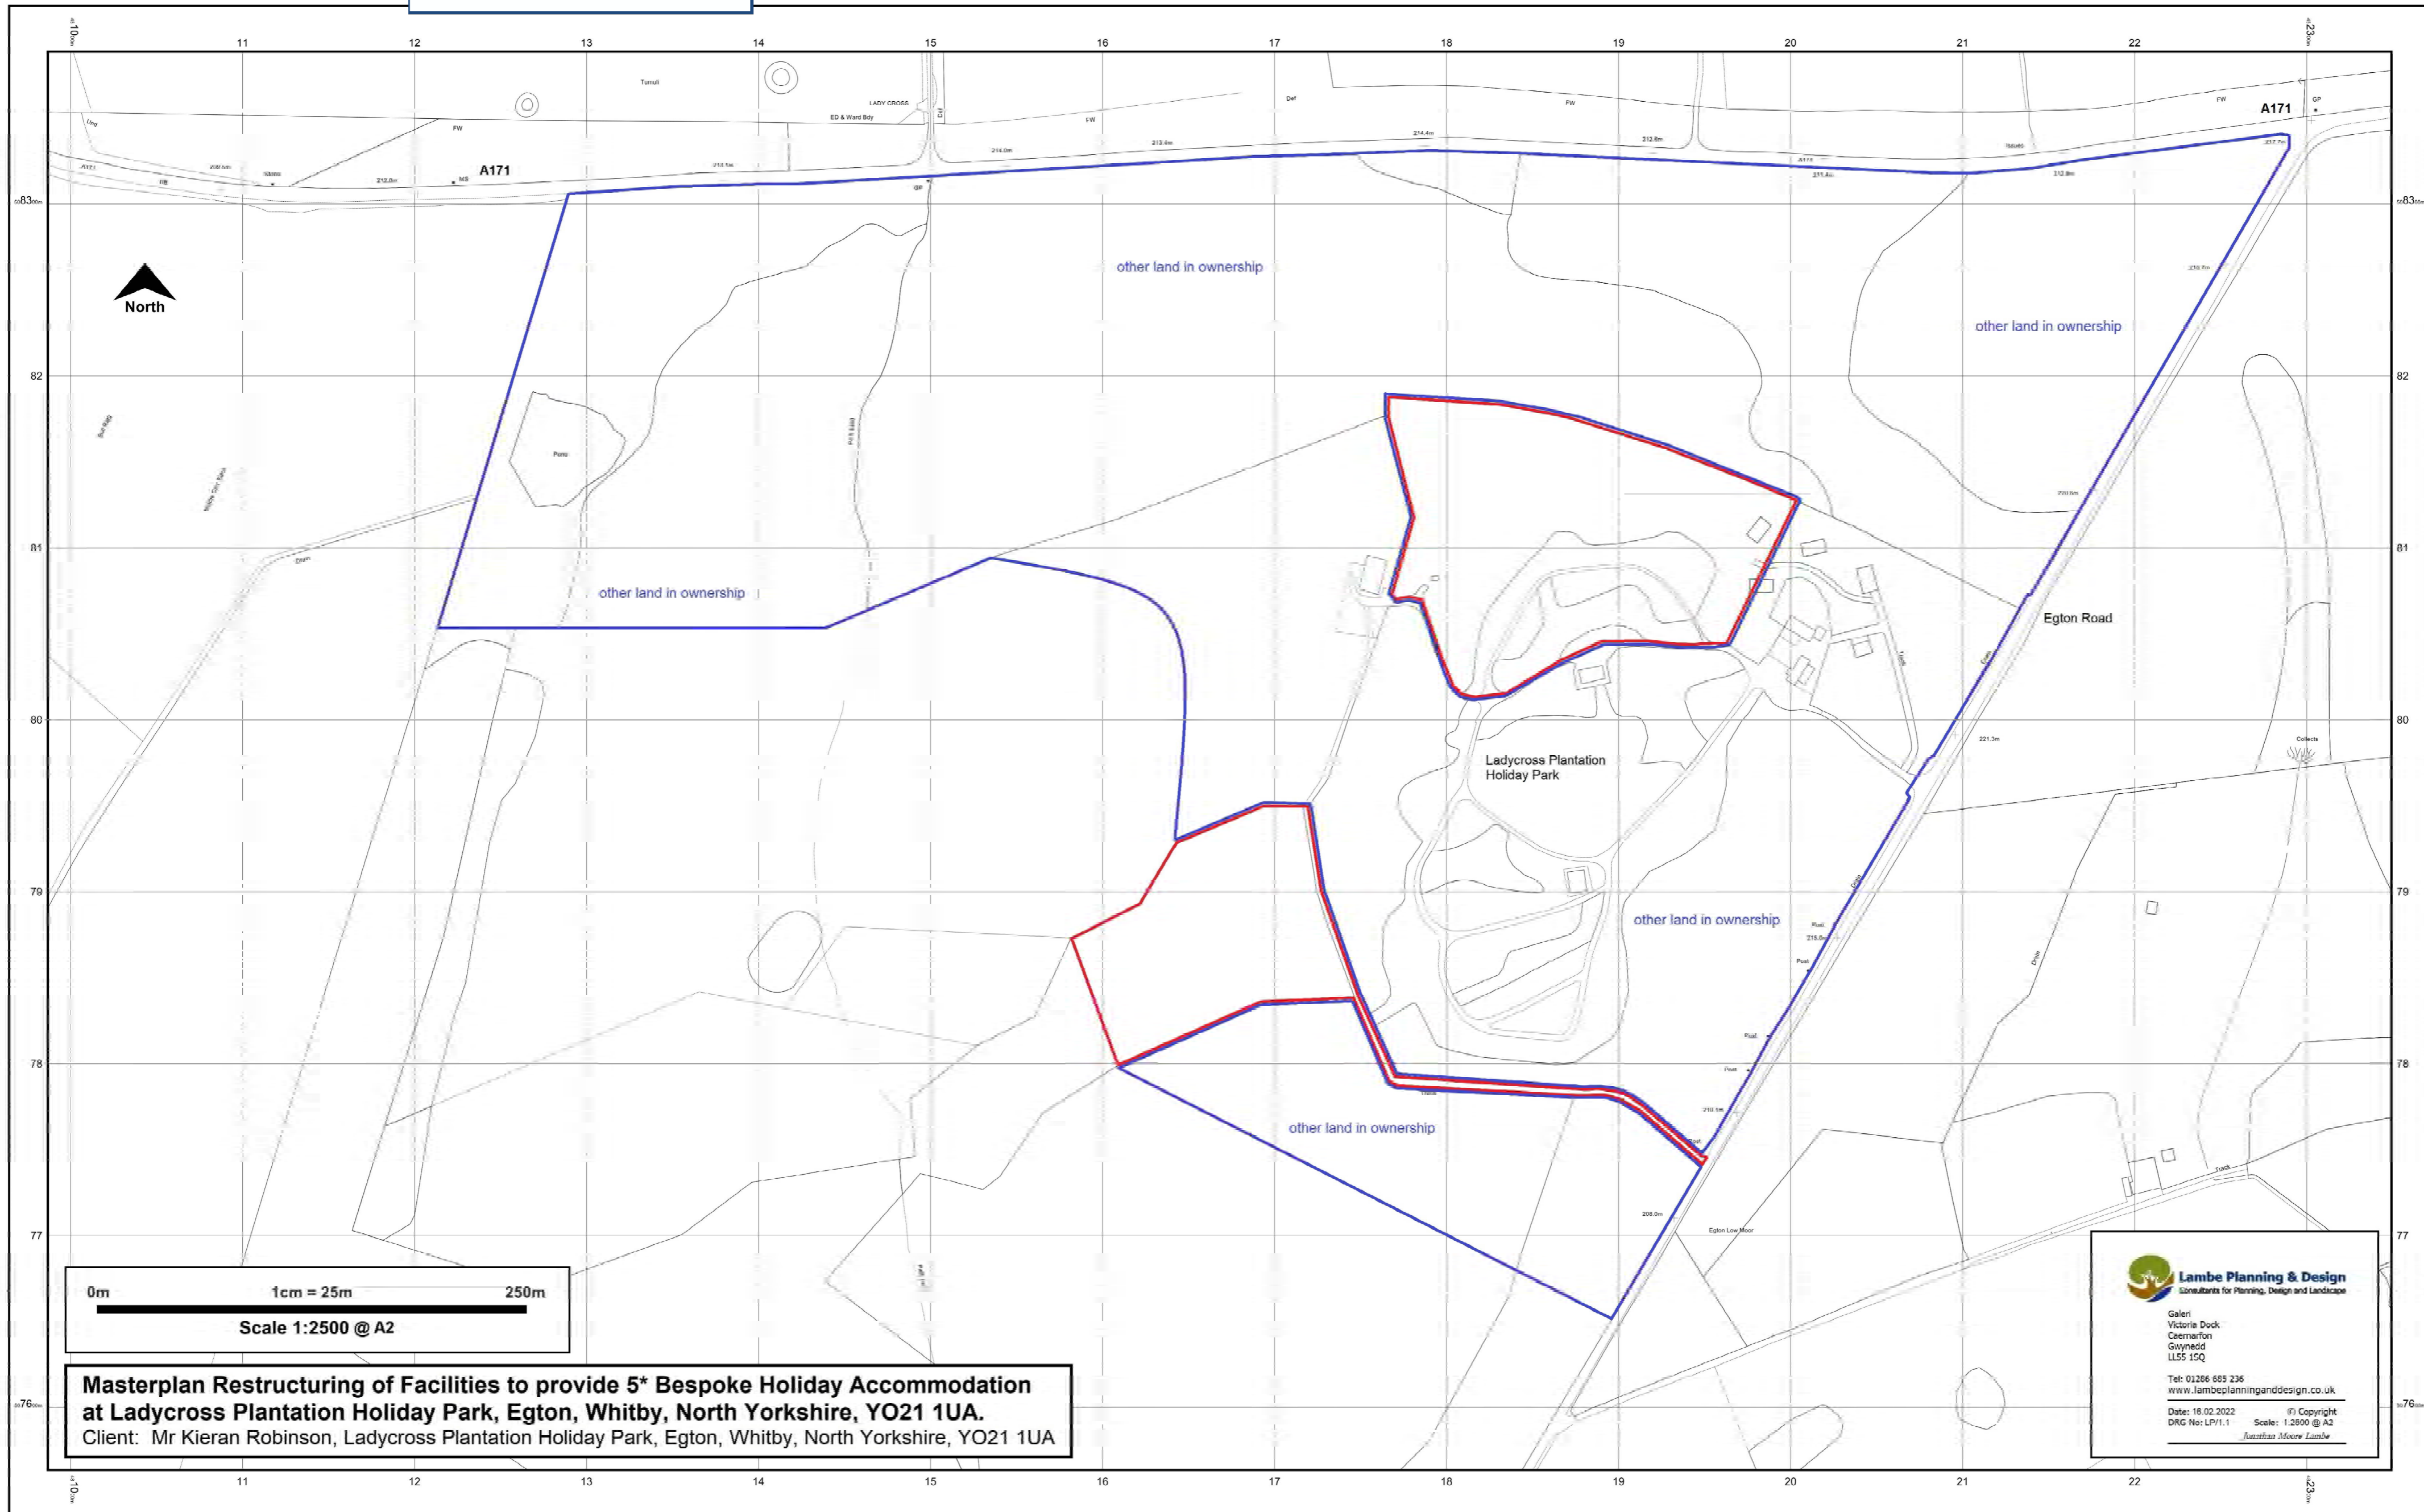

Site Location Plan

Masterplan Restructuring of Facilities to provide 5* Bespoke Holiday Accommodation at Ladycross Plantation Holiday Park, Egton, Whitby, North Yorkshire, YO21 1UA.
 Client: Mr Kieran Robinson, Ladycross Plantation Holiday Park, Egton, Whitby, North Yorkshire, YO21 1UA

Lambe Planning & Design
 Consultants for Planning, Design and Landscape

Galeri
 Victoria Dock
 Ceermerion
 Gwynedd
 LL55 1SQ

Tel: 01286 685 236
www.lambeplanninganddesign.co.uk

Date: 16.02.2022 © Copyright
 DRG No: LPV1.1 Scale: 1:2500 @ A2
 Jonathan Moore Lambe