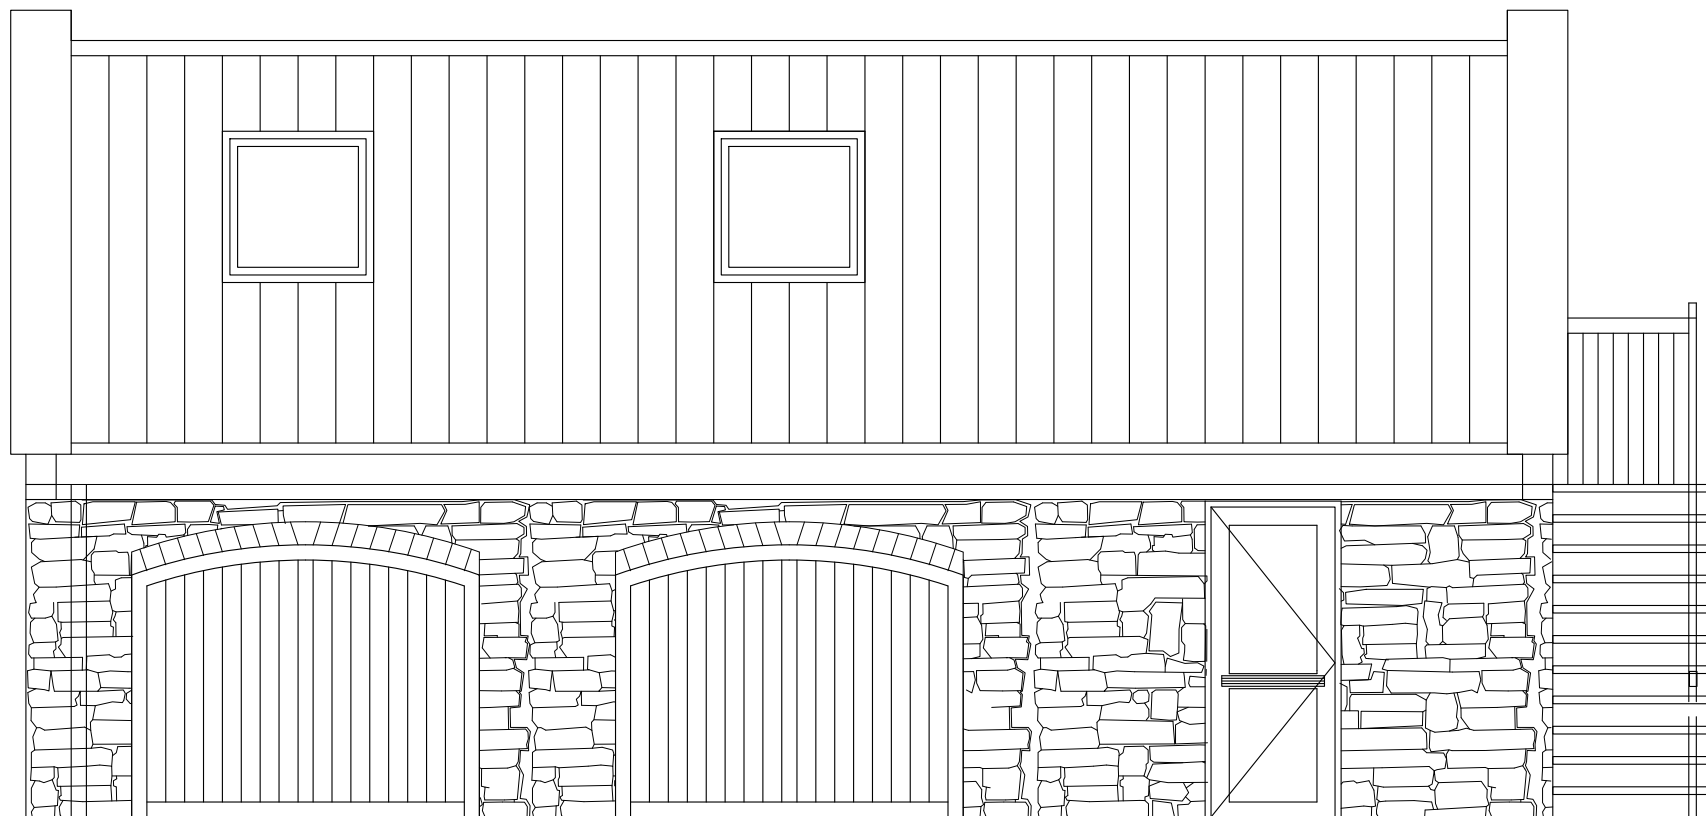

NYMNP
19/08/2022

AMENDED

Proposed Garage Block for Leith Rigg
Farm, Fylingdales, Whitby

Proposed East Elevation

Date: August 2022 Scale 1:50
Drawn: Hannah Ord

5000.0000

NYMNPA

19/08/2022

AMENDED

Proposed Garage Block for Leith Rigg
Farm, Fylingdales, Whitby

Proposed WFirst Floor Plan

Date: August 2022 Scale 1:50
Drawn: Hannah Ord

5000.0000

NYMNPA
19/08/2022

AMENDED

Proposed Garage Block for Leith Rigg Farm, Fylingdales, Whitby
Proposed Ground Floor Plan
Date: August 2022 Scale 1:50
Drawn: Hannah Ord

5000.0000

NYMNP

19/08/2022

AMENDED

Proposed Garage Block for Leith Rigg
Farm, Fylingdales, Whitby

Proposed North Elevation

Date: August 2022 Scale 1:50
Drawn: Hannah Ord

5000.0000

NYMNPA
19/08/2022

AMENDED

Proposed Garage Block for Leith Rigg
Farm, Fylingdales, Whitby

Proposed South Elevation

Date: August 2022 Scale 1:50
Drawn: Hannah Ord

5000.0000

NYMNPA
19/08/2022

AMENDED