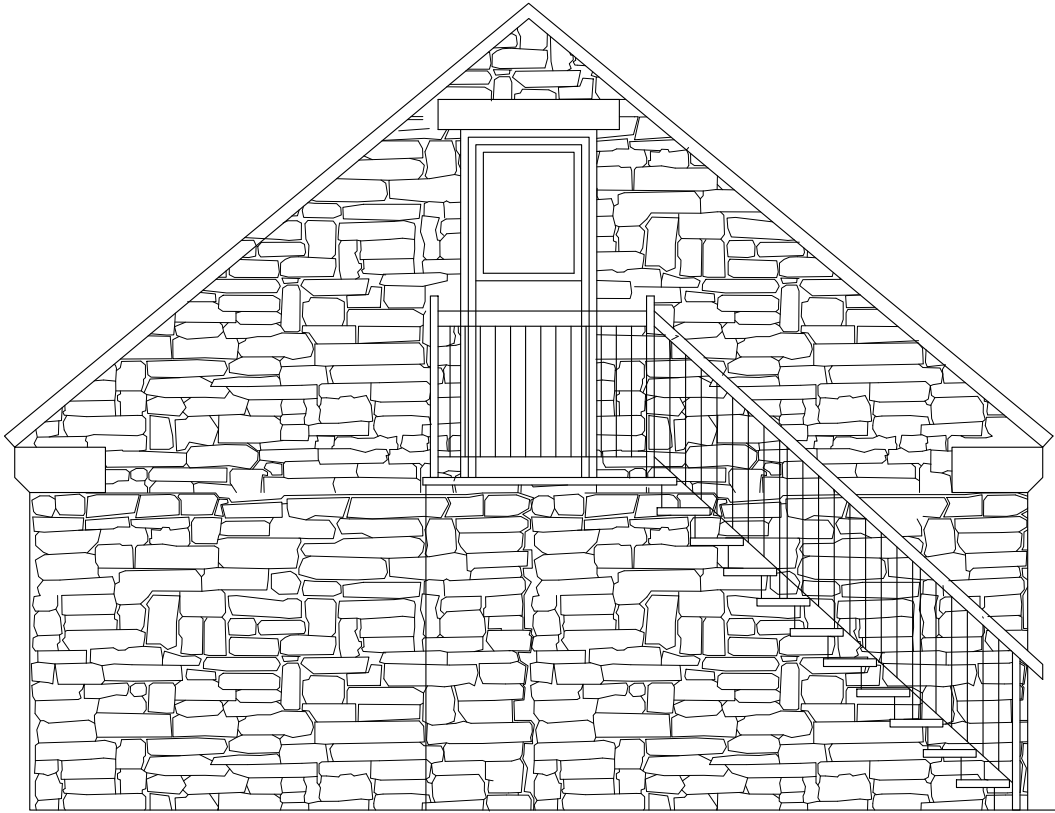

NYMNP
19/08/2022

AMENDED

Proposed Garage Block for Leith Rigg
Farm, Fylingdales, Whitby

Proposed East Elevation

Date: August 2022 Scale 1:50
Drawn: Hannah Ord

5000.0000

NYMNPA

19/08/2022

AMENDED

Proposed Garage Block for Leith Rigg
Farm, Fylingdales, Whitby

Proposed WFirst Floor Plan

Date: August 2022 Scale 1:50
Drawn: Hannah Ord

5000.0000

NYMNPA
19/08/2022

AMENDED

Proposed Garage Block for Leith Rigg Farm, Fylingdales, Whitby
Proposed Ground Floor Plan
Date: August 2022 Scale 1:50
Drawn: Hannah Ord