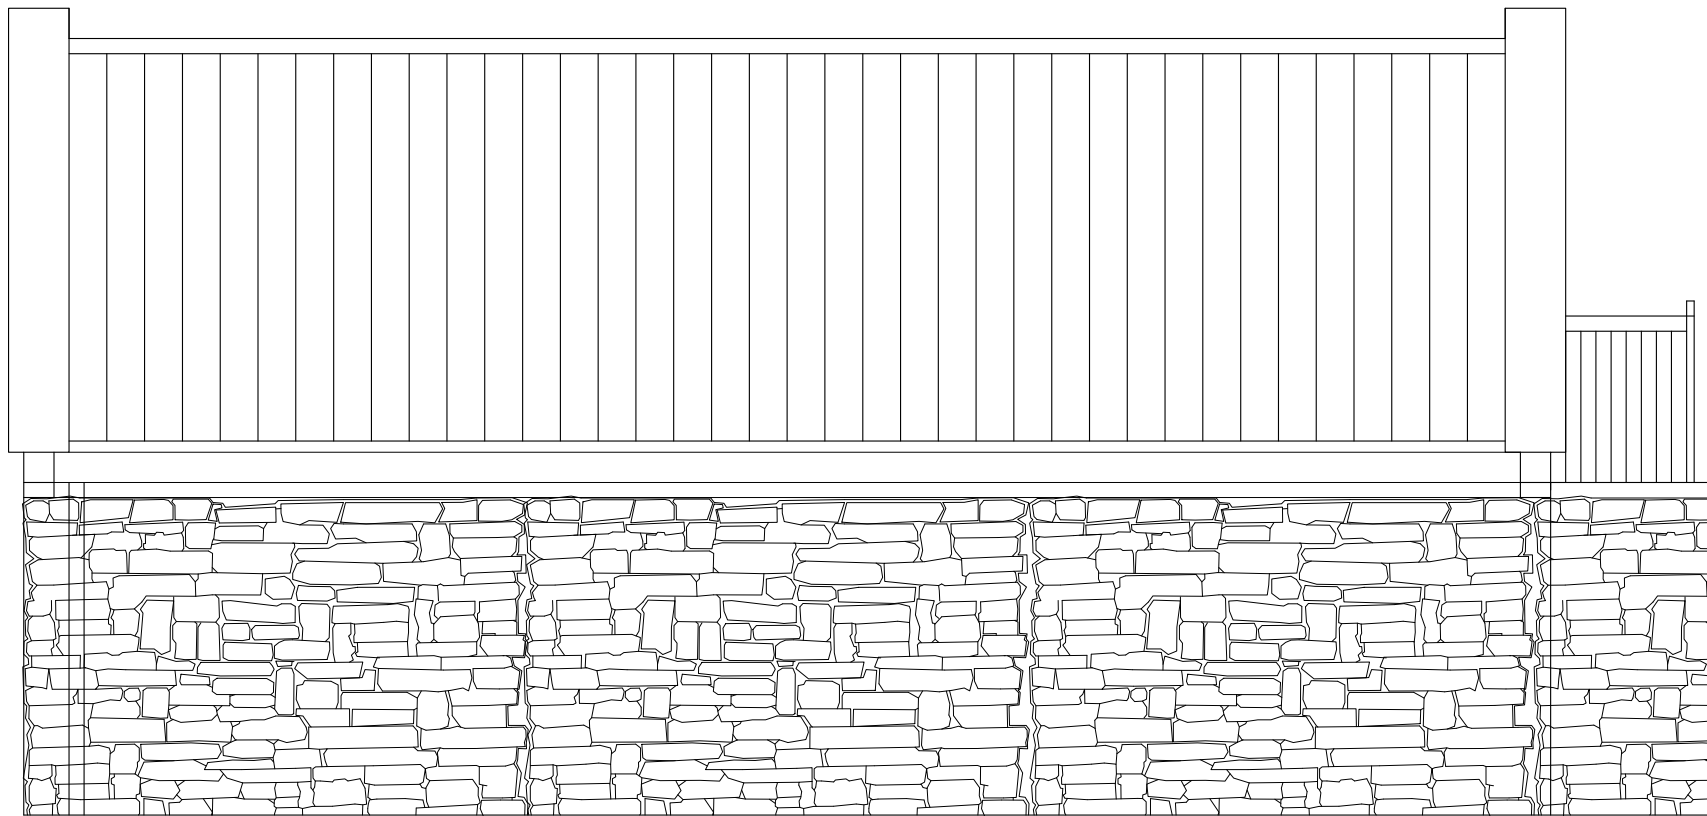

NYMNPA
19/08/2022

AMENDED

Proposed Garage Block for Leith Rigg
Farm, Fylingdales, Whitby

Proposed South Elevation

Date: August 2022 Scale 1:50
Drawn: Hannah Ord

5000.0000

NYMNPA
19/08/2022

AMENDED