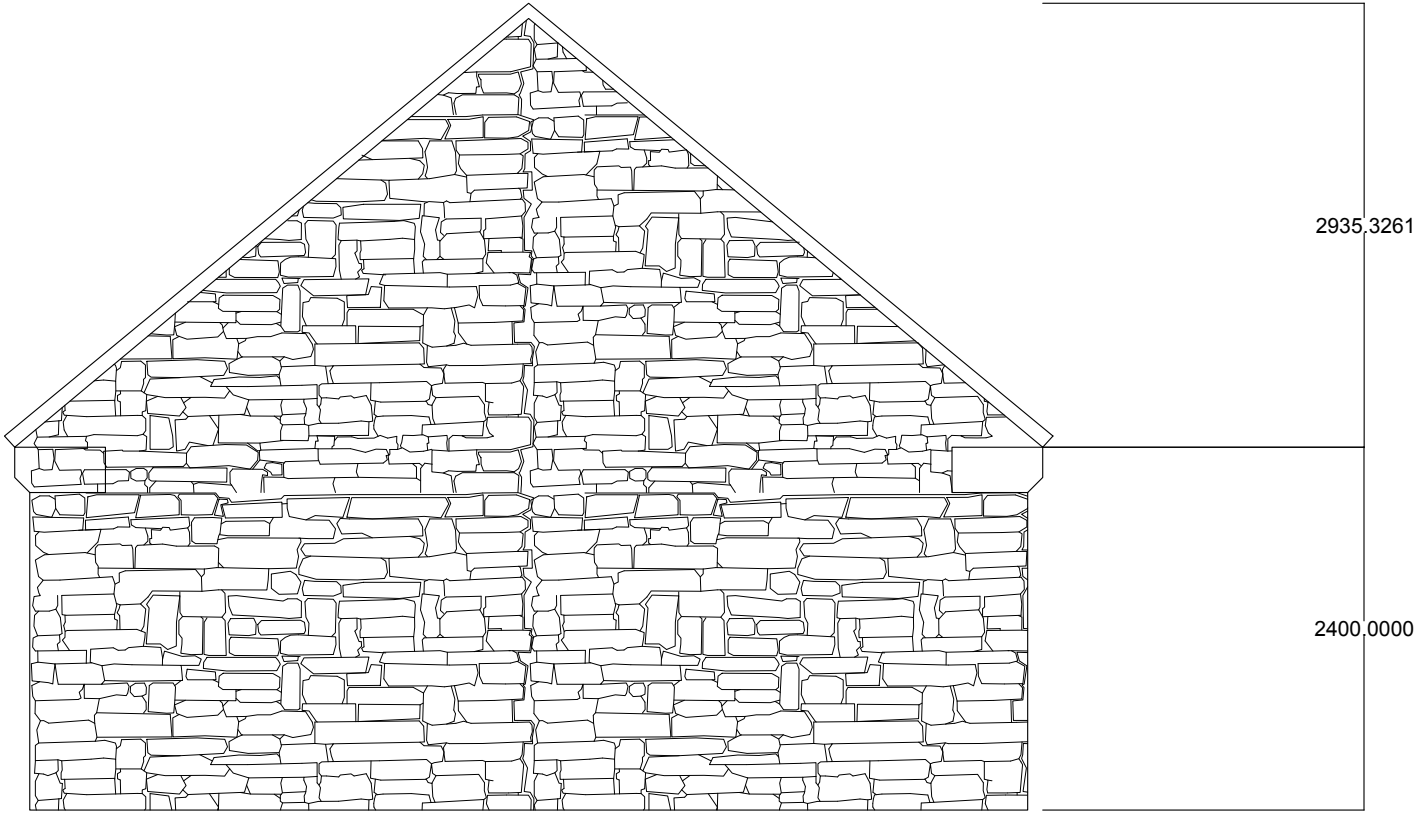

NYMNPA
19/08/2022

AMENDED

Proposed Garage Block for Leith Rigg
Farm, Fylingdales, Whitby

Proposed South Elevation

Date: August 2022 Scale 1:50
Drawn: Hannah Ord

5000.0000

NYMNPA
19/08/2022

AMENDED