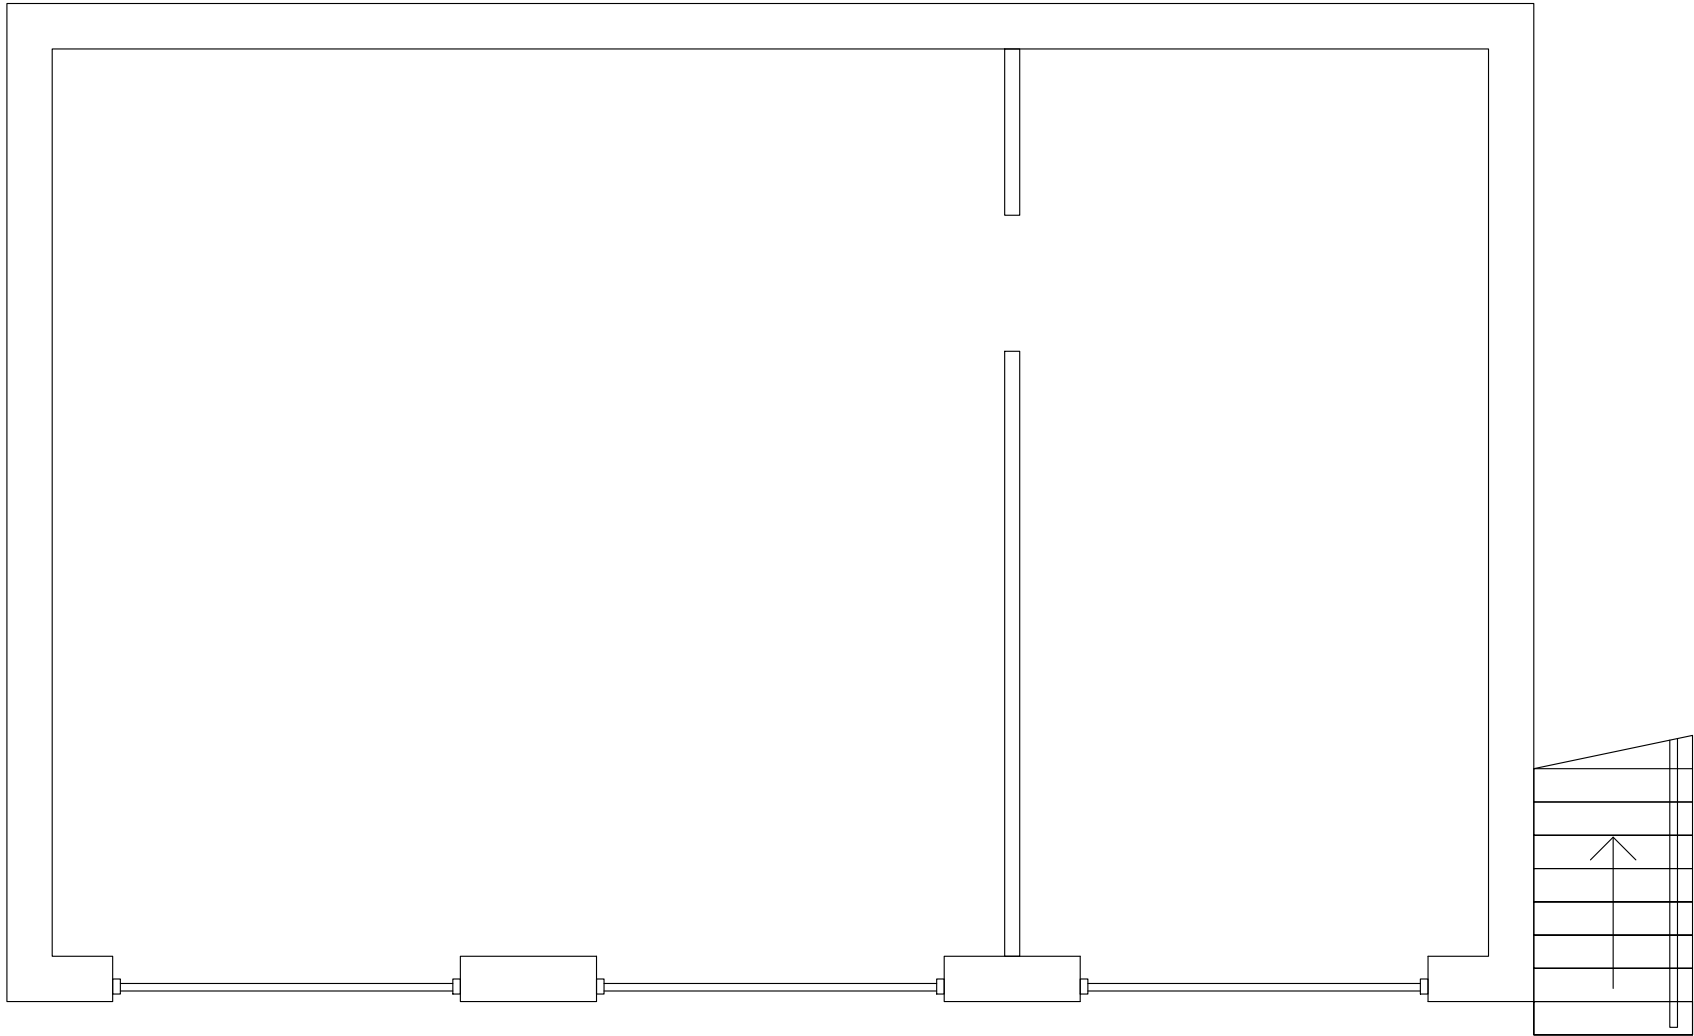

AMENDED

Proposed Garage Block for Leith Rigg
Farm, Fylingdales, Whitby

Proposed WFirst Floor Plan

Date: August 2022 Scale 1:50
Drawn: Hannah Ord

5000.0000

NYMNPA
19/08/2022

AMENDED

Proposed Garage Block for Leith Rigg Farm, Fylingdales, Whitby
Proposed Ground Floor Plan
Date: August 2022 Scale 1:50
Drawn: Hannah Ord