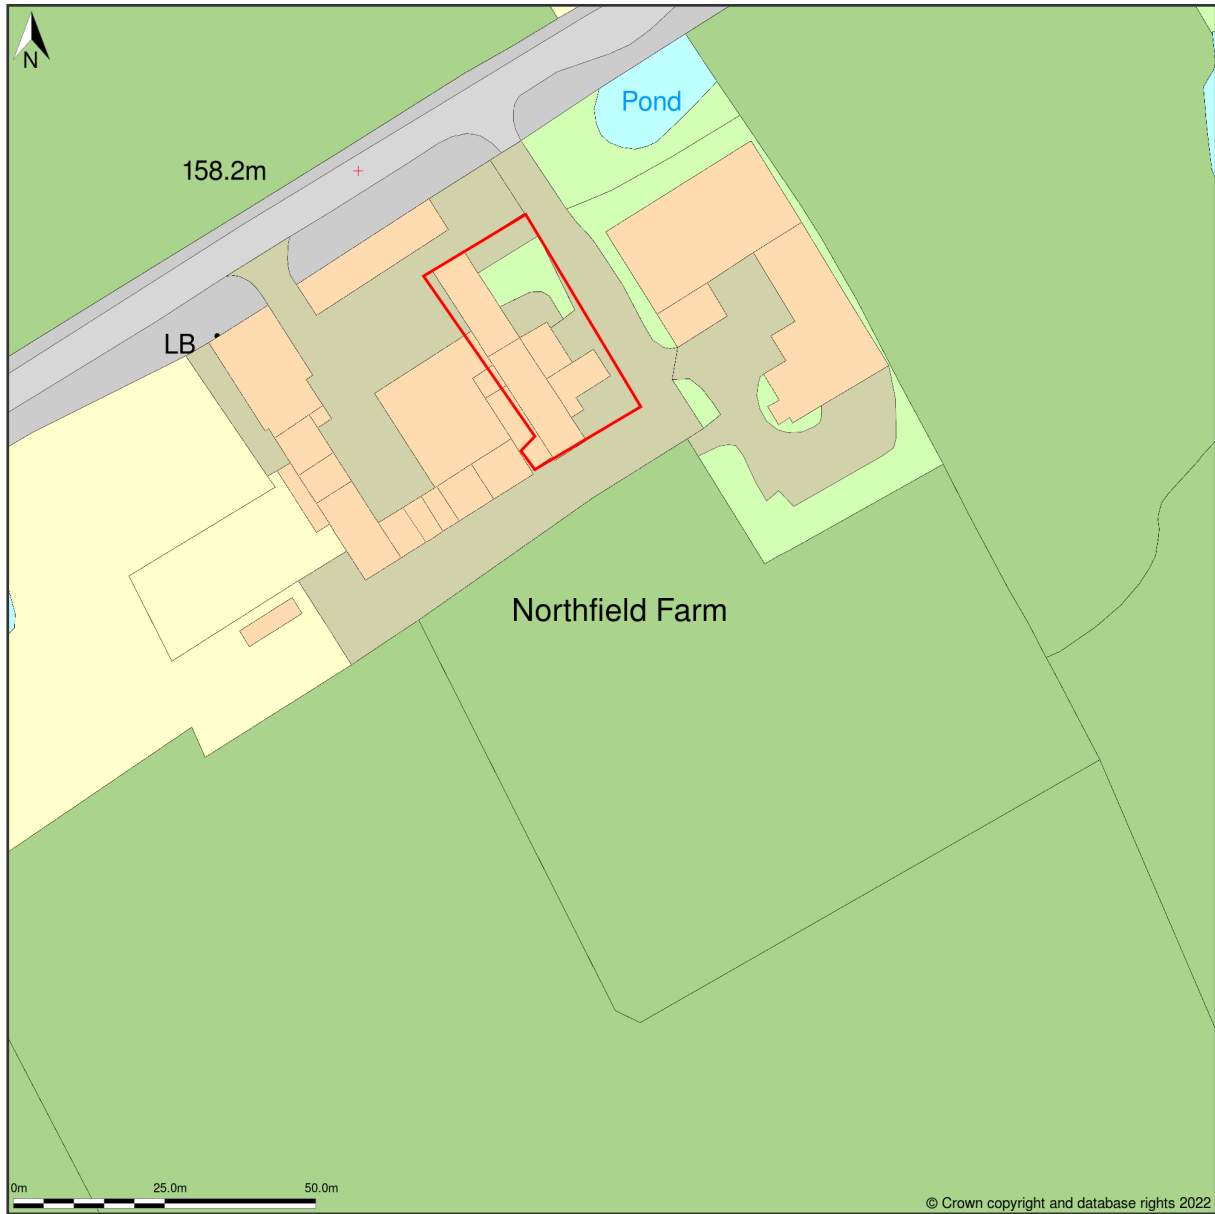

Northfield Granary, Suffield, Scarborough, North Yorkshire, YO13 0BJ

Site Plan shows area bounded by: 498593.49, 490598.7 498793.49, 490798.7 (at a scale of 1:1250), OSGridRef: SE98699069. The representation of a road, track or path is no evidence of a right of way. The representation of features as lines is no evidence of a property boundary.

Produced on 27th Aug 2022 from the Ordnance Survey National Geographic Database and incorporating surveyed revision available at this date. Reproduction in whole or part is prohibited without the prior permission of Ordnance Survey. © Crown copyright 2022. Supplied by <https://www.buyaplan.co.uk> digital mapping a licensed Ordnance Survey partner (100053143). Unique plan reference: #00758640-0B9403