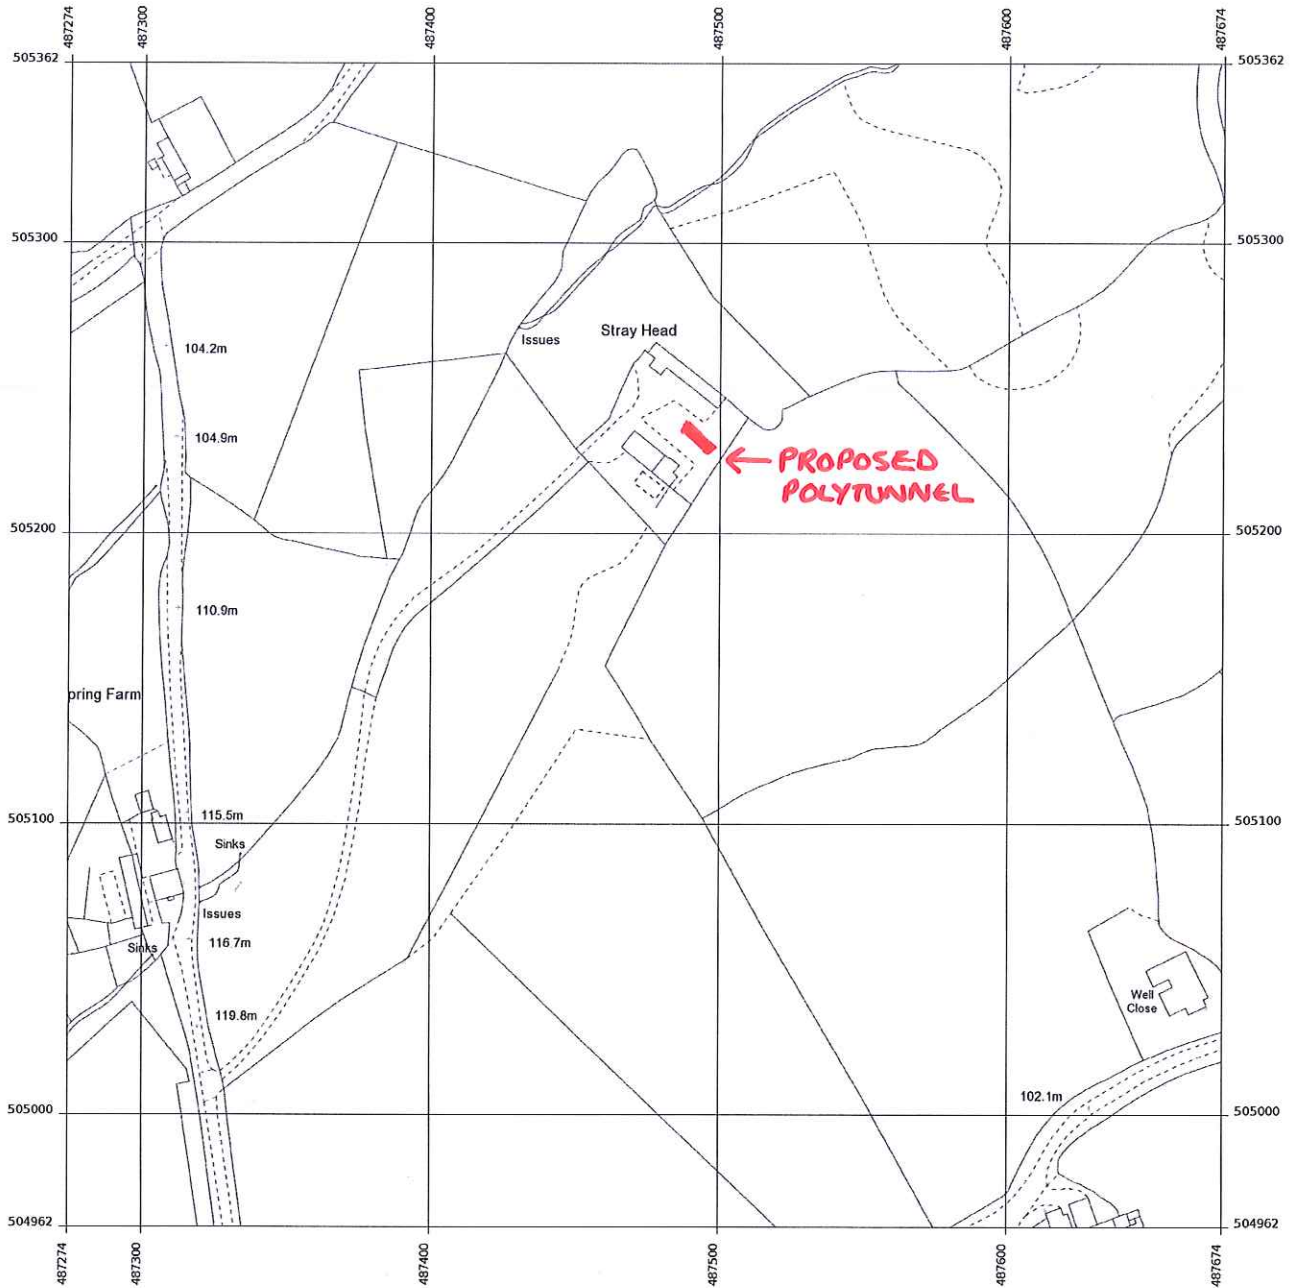

Produced 23 Jun 2022 from the Ordnance Survey MasterMap (Topography) Database and incorporating surveyed revision available at this date.

The representation of a road, track or path is no evidence of a right of way. The representation of features as lines is no evidence of a property boundary.

Stray Head Farm, Stray Head, Littlebeck,
Whitby
YO22 5EY

Supplied by: Stanfords 23 Jun 2022
Licence: © Crown Copyright and
database rights 2022 OS100035409
Order Licence Reference: OI1547352
Centre coordinates: 487474 505162