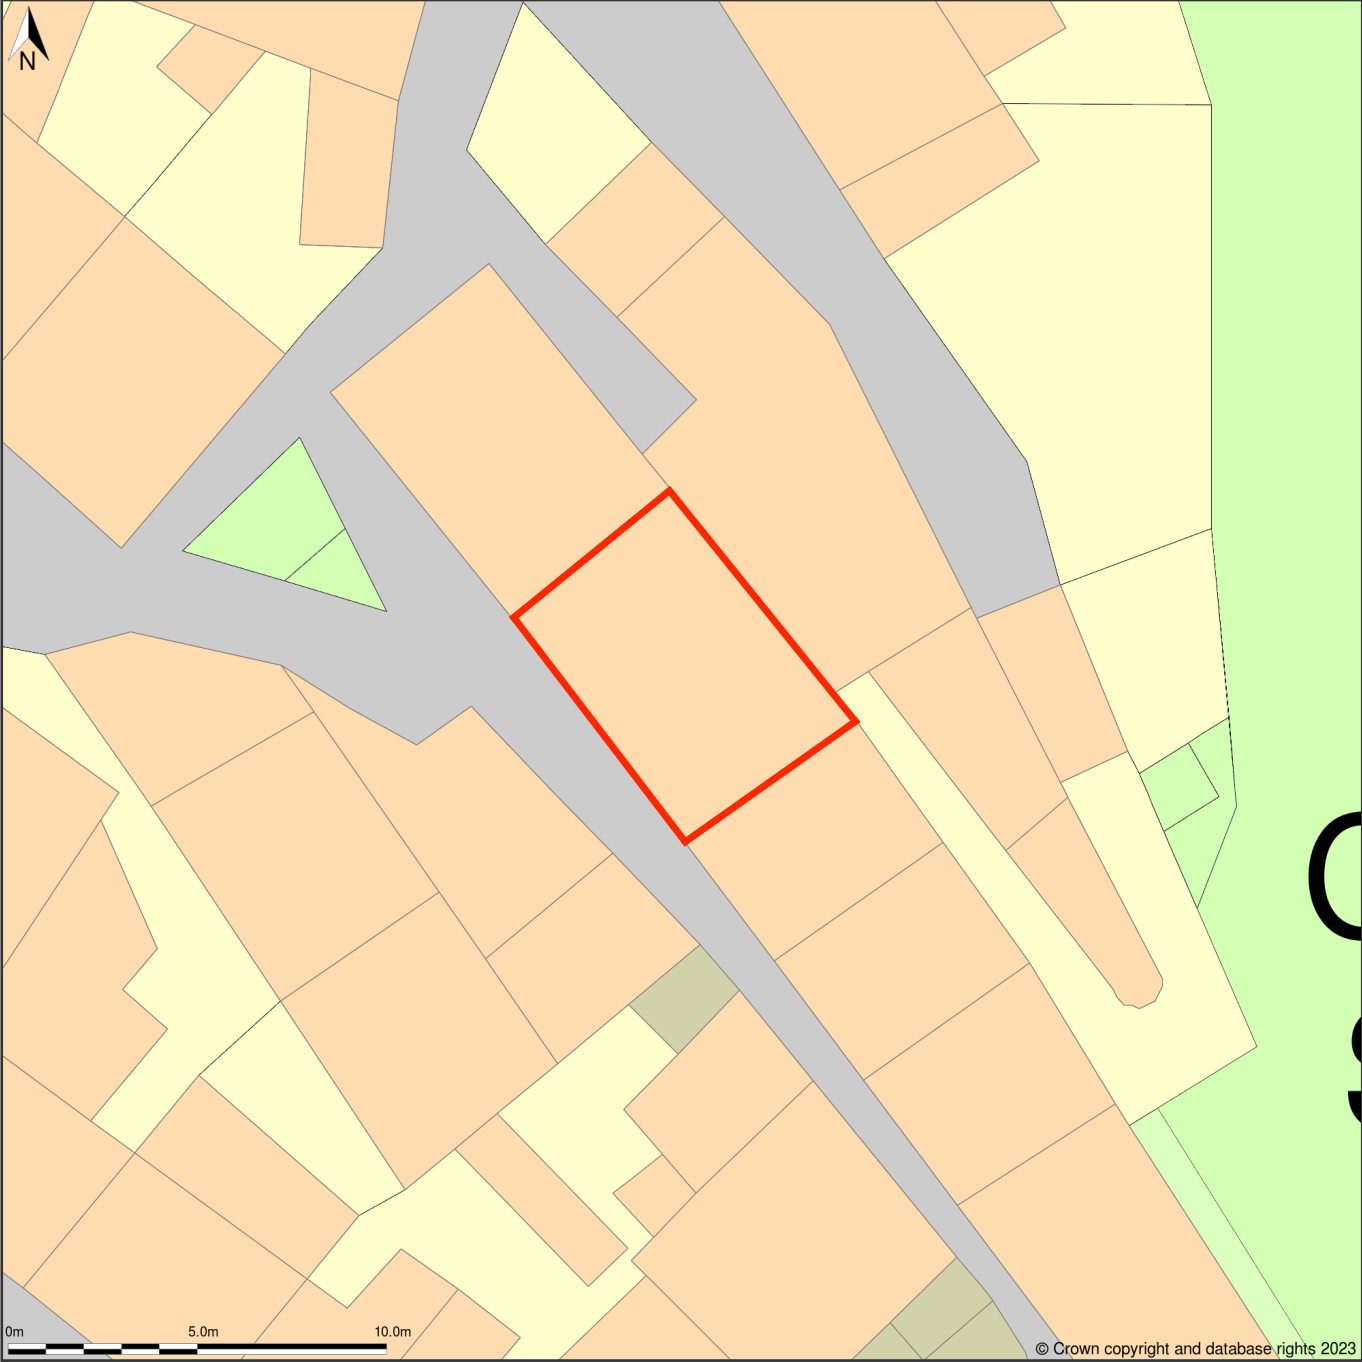

Friars Cottage, Tommy Baxter Street, Robin Hoods Bay, Whitby, North Yorkshire, YO22 4RZ

Site Plan (also called a Block Plan) shows area bounded by: 495255.02, 504985.01 495291.02, 505021.01 (at a scale of 1:200), OSGridRef: NZ9527 500. The representation of a road, track or path is no evidence of a right of way. The representation of features as lines is no evidence of a property boundary.

Produced on 9th Feb 2023 from the Ordnance Survey National Geographic Database and incorporating surveyed revision available at this date. Reproduction in whole or part is prohibited without the prior permission of Ordnance Survey. © Crown copyright 2023. Supplied by www.buyaplan.co.uk a licensed Ordnance Survey partner (100053143). Unique plan reference: #00795637-0E7B3C.