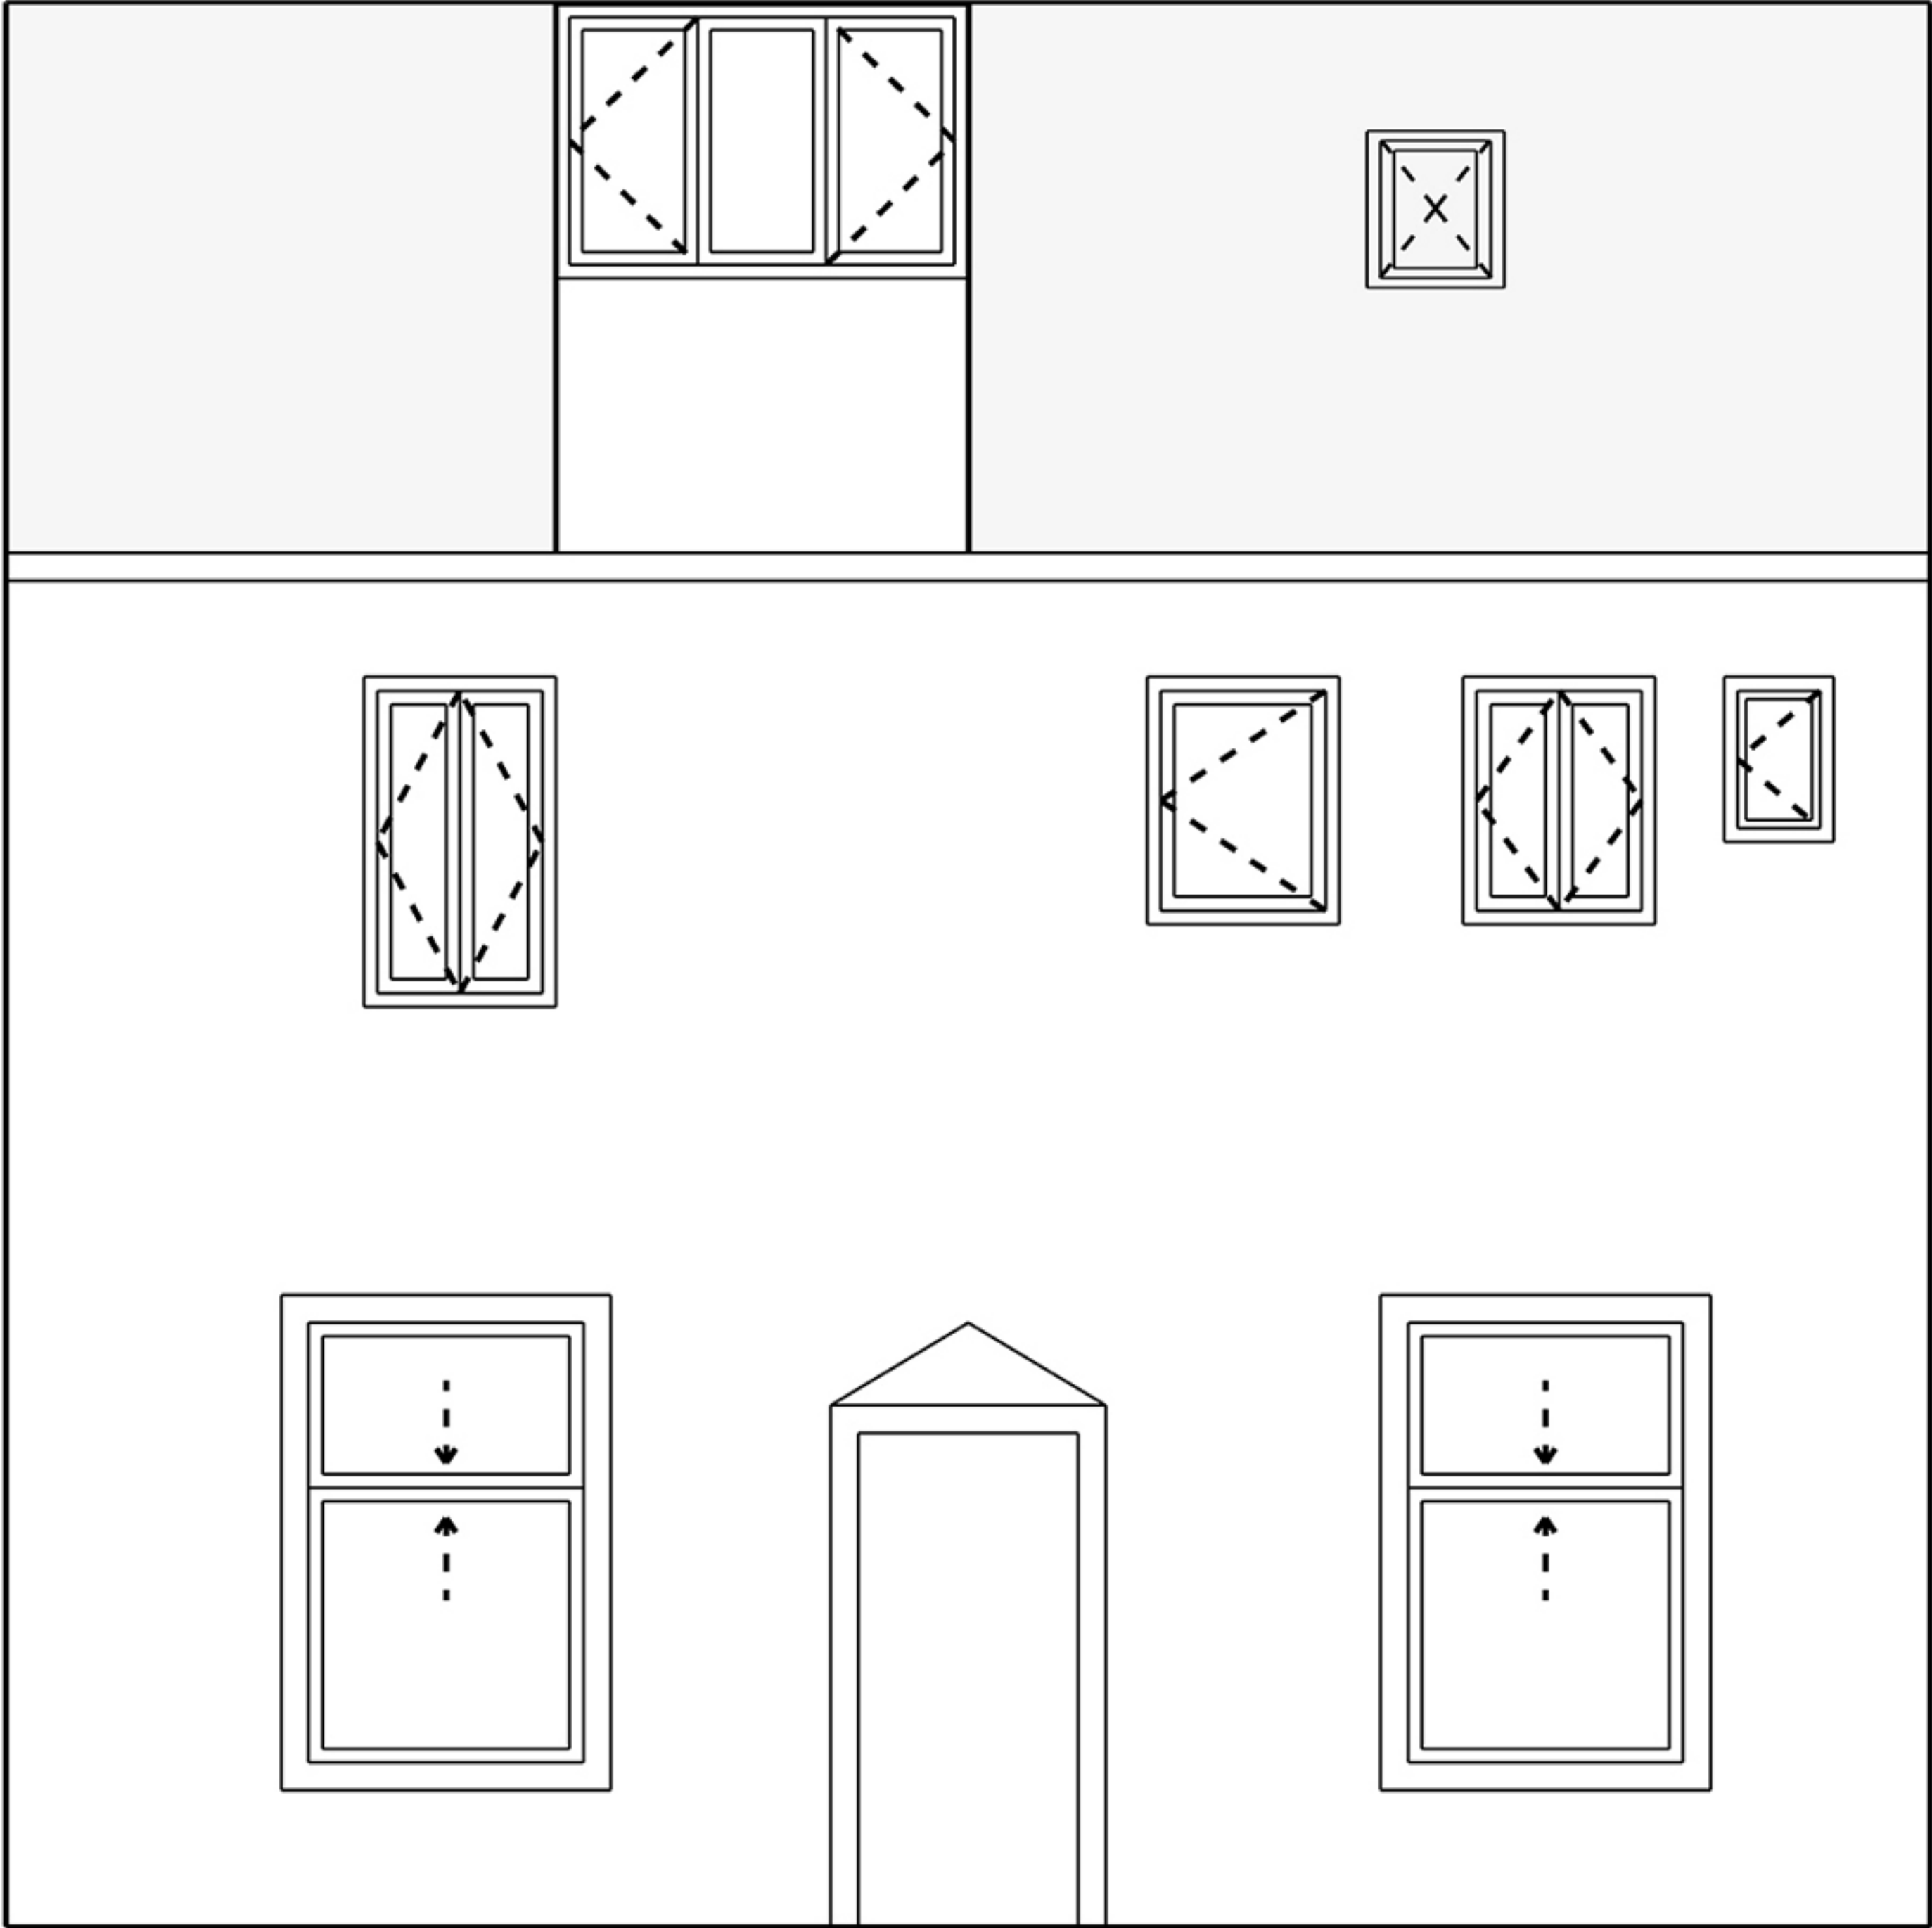

Friar's Cottage - Existing Elevation

NYMNP
17/02/2023