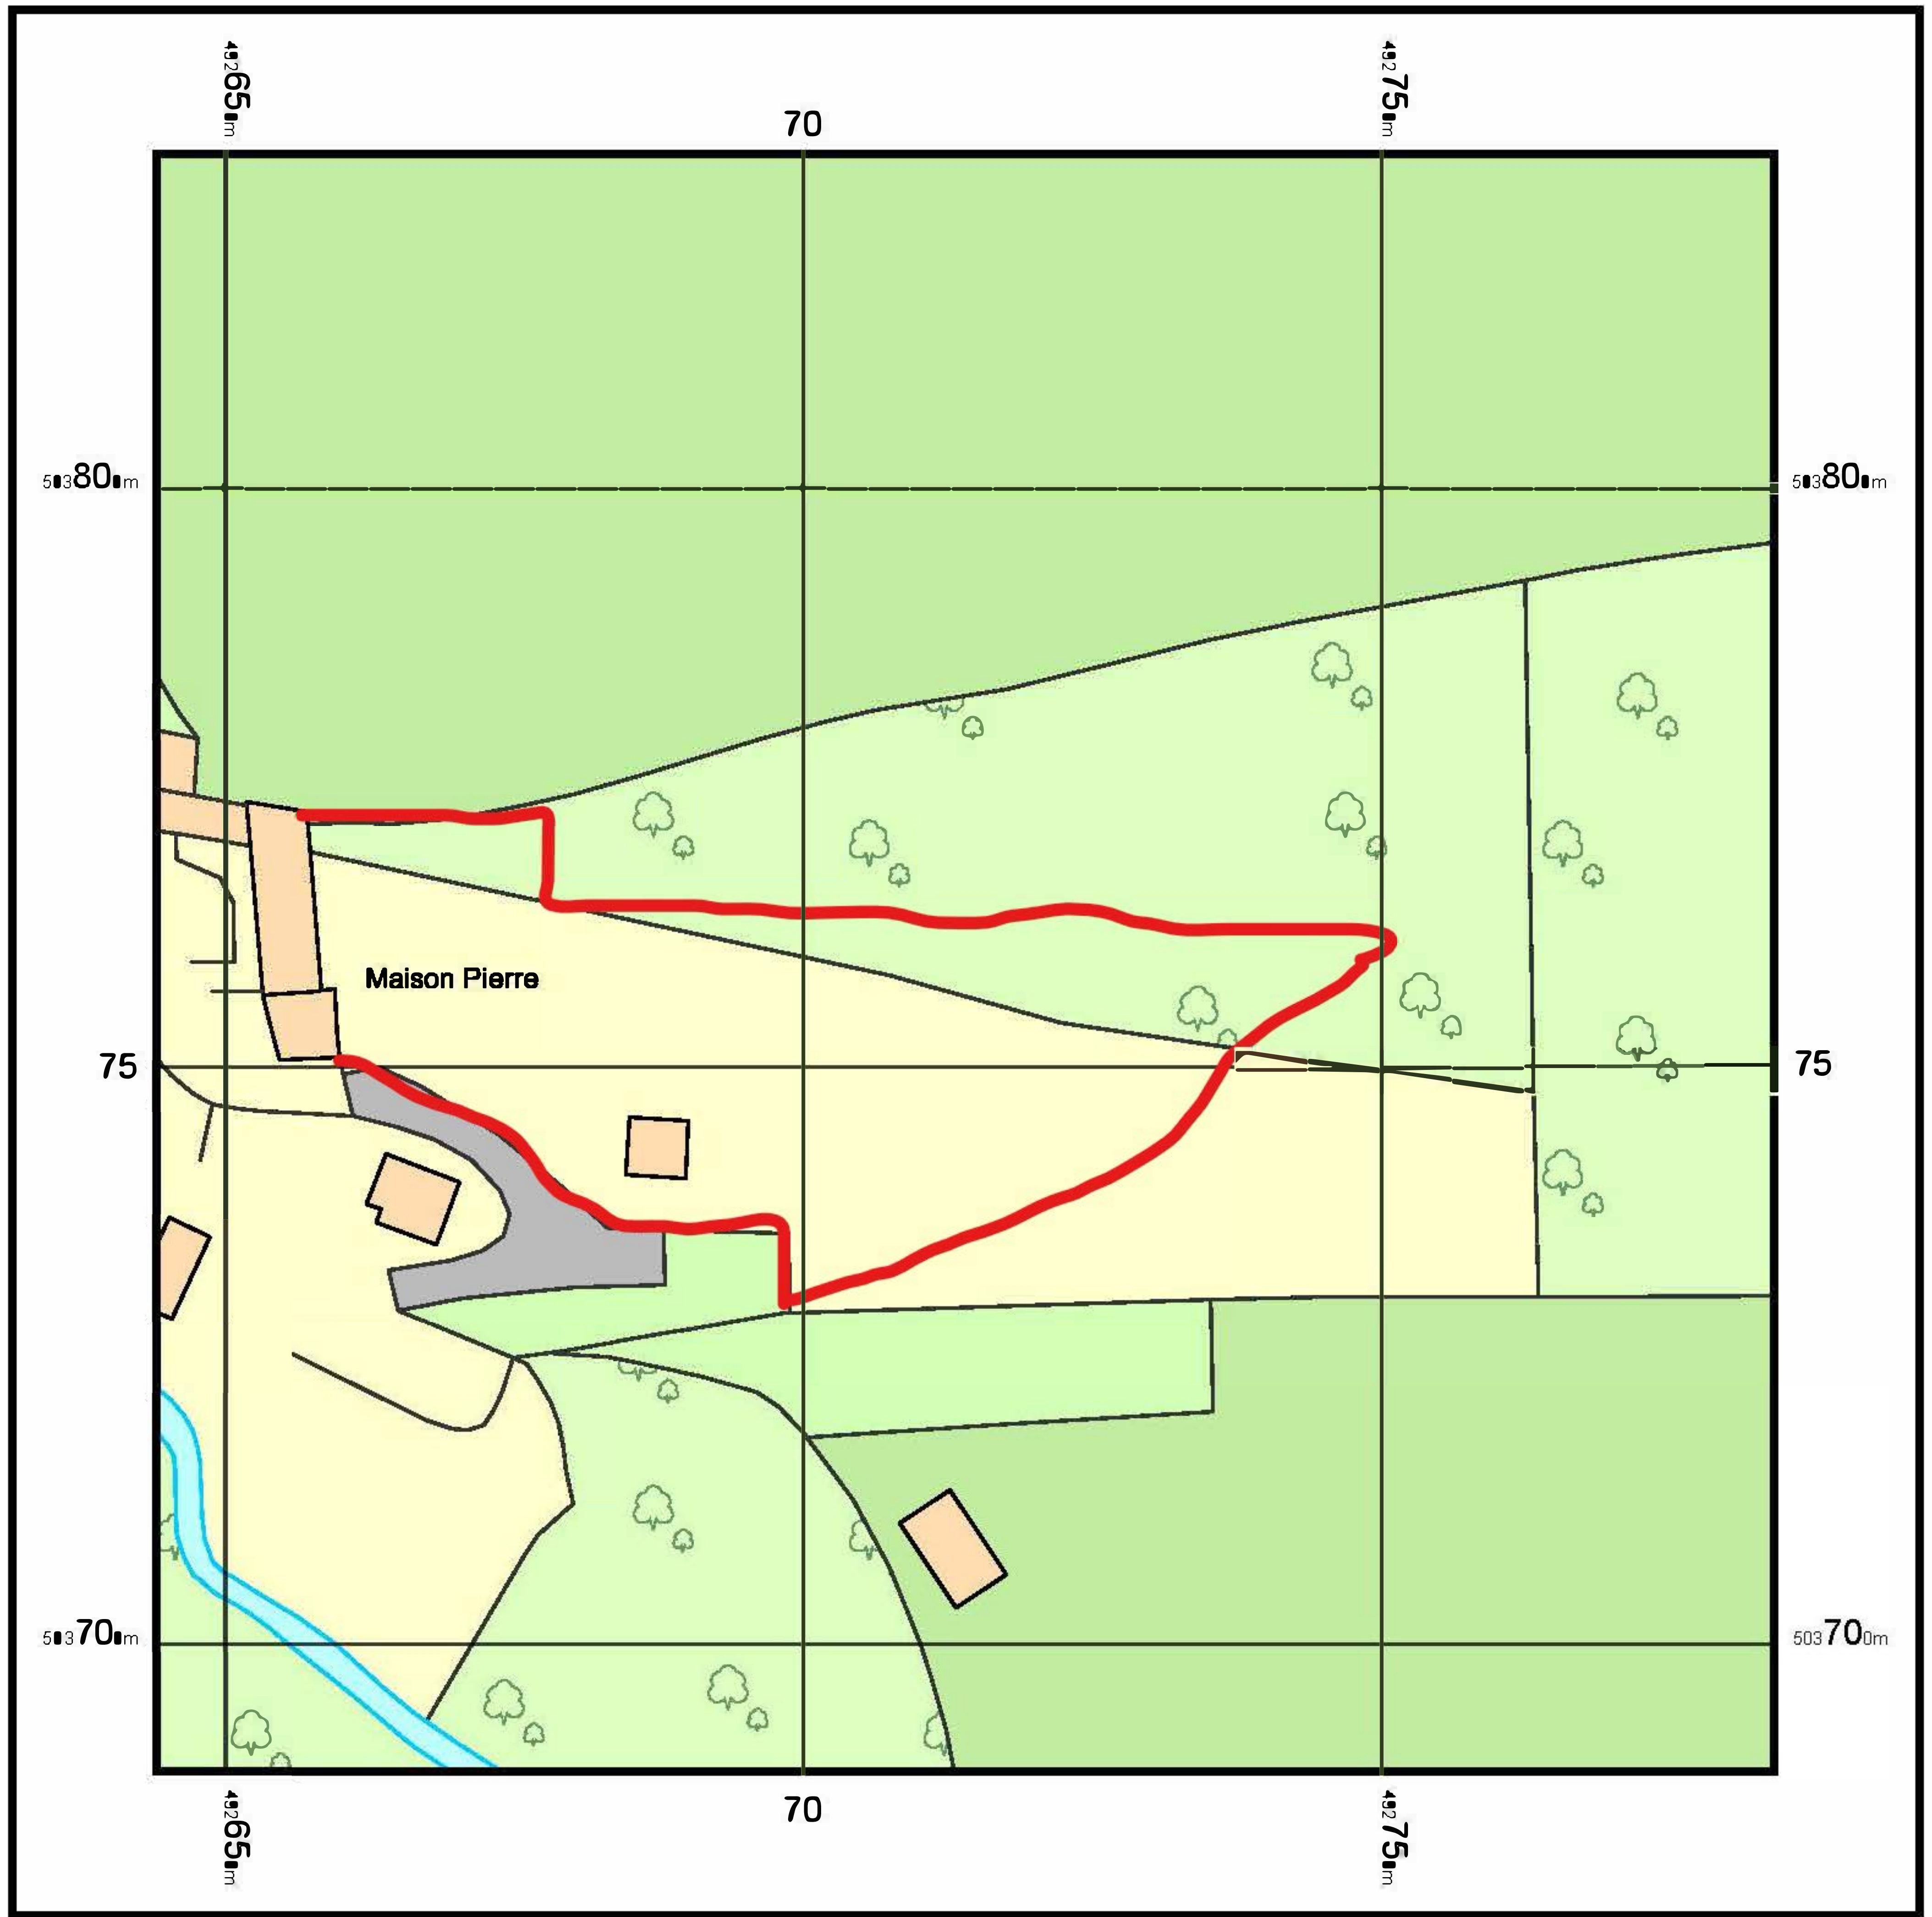

SHAMBALA, FYLINGDALES, WHITBY, YO22 4QN

AMENDED

NYMNPA
03/04/2023

Supplied by: www.ukmapcentre.com
Serial No: 259004
Centre Coordinates: 492714, 503759
Production Date: 28/02/2023 17:22:29

© Crown copyright and database rights 2023 Ordnance Survey 100048957. Therepresentation of road, track or path is no evidence of a boundary or right ofway. The representation of features as lines is no evidence of a property boundary.

0m 1cm = 12.5m 50m

Scale 1:1250