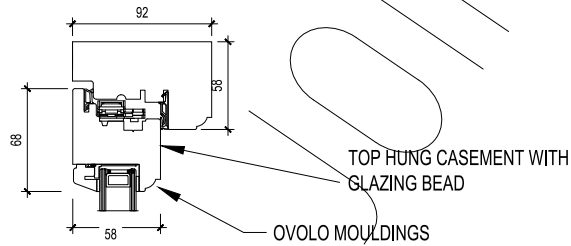

J. HALLAM JOINERY

Store Adjacent to Kirkdale, Egton, Whitby, North Yorkshire. YO21 1UT
01947 895040 07896 158519 jhallam.joinery1@gmail.com www.jhallamjoinery.co.uk

HORIZONTAL SECTION - SCALE 1:5

24mm DOUBLE GLAZING UNITS

WINDOW DETAILS - 'A' RATED CASEMENT

DETAIL SECTIONS - SCALE 1:5

NYMNPA

08/06/2023

JHJ-LOH-ARD-01 rev 0