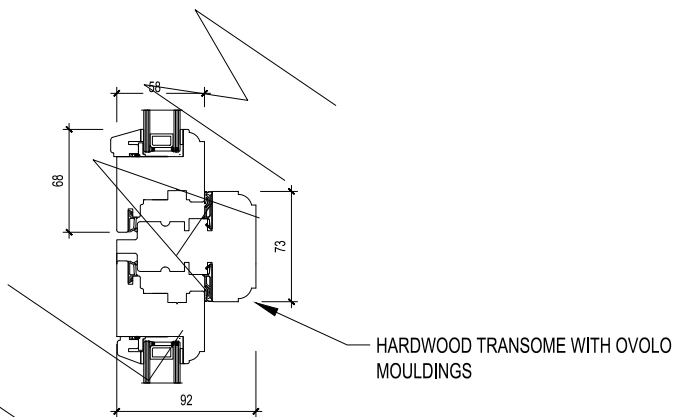

J. HALLAM JOINERY

Store Adjacent to Kirkdale, Egton, Whitby, North Yorkshire. YO21 1UT
01947 895040 07896 158519 jhallam.joinery1@gmail.com www.jhallamjoinery.co.uk

HORIZONTAL SECTION - SCALE 1:5

24mm DOUBLE GLAZING UNITS

WINDOW DETAILS - 'A' RATED CASEMENT

DETAIL SECTIONS - SCALE 1:5

NYMNPA

08/06/2023

JHJ-LOH-ARD-01 rev 0