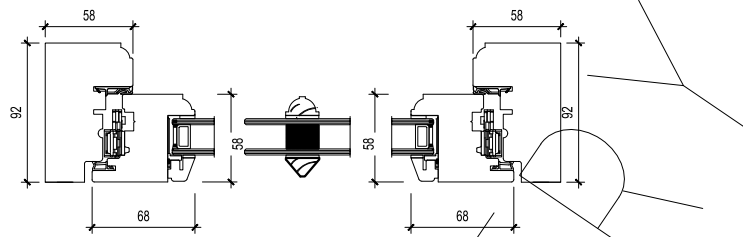

J. HALLAM JOINERY

Store Adjacent to Kirkdale, Egton, Whitby, North Yorkshire. YO21 1UT
01947 895040 07896 158519 jhallam.joinery1@gmail.com www.jhallamjoinery.co.uk

HORIZONTAL SECTION - SCALE 1:5