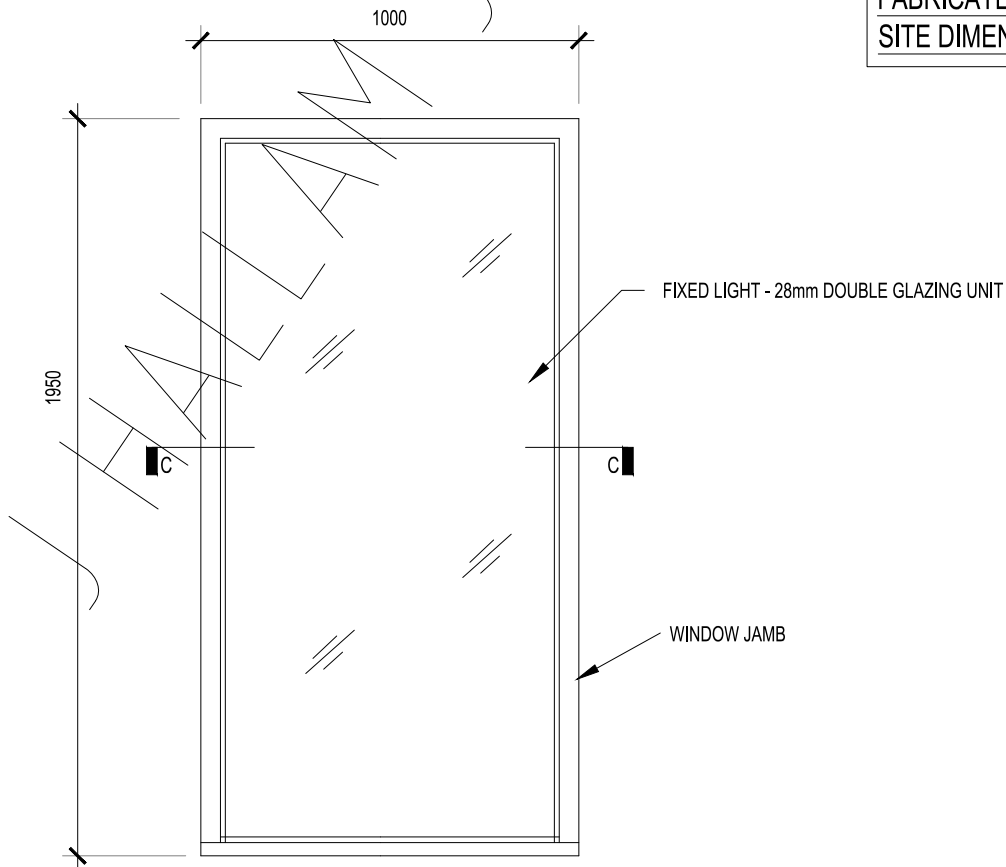

FABRICATE ONLY FROM
SITE DIMENSIONS

WINDOW ELEVATION - DIRECT GLAZED