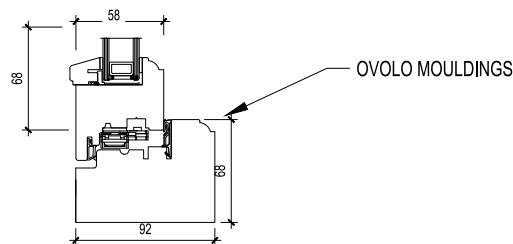

VERTICAL SECTION - SCALE 1:5

WINDOW DETAILS - 'A' RATED CASEMENT

DETAIL SECTIONS - SCALE 1:5

NYMNPA

08/06/2023

JHJ-LOH-ARD-01 rev 0

J. HALLAM JOINERY

Store Adjacent to Kirkdale, Egton, Whitby, North Yorkshire. YO21 1UT
01947 895040 07896 158519 jhallam.joinery1@gmail.com www.jhallamjoinery.co.uk