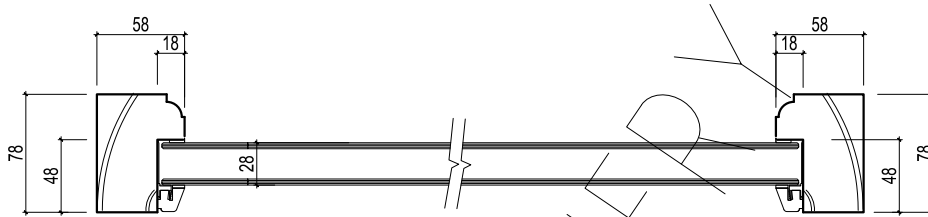

VERTICAL SECTION - SCALE 1:5

WINDOW DETAILS - 'A' RATED CASEMENT

DETAIL SECTIONS - SCALE 1:5

NYMNPA

08/06/2023

JHJ-LOH-ARD-01 rev 0

J. HALLAM JOINERY

Store Adjacent to Kirkdale, Egton, Whitby, North Yorkshire. YO21 1UT
01947 895040 07896 158519 jhallam.joinery1@gmail.com www.jhallamjoinery.co.uk

NYMNP A

08/06/2023

SECTION C-C Scale 1:5

FABRICATE ONLY FROM
SITE DIMENSIONS

WINDOW ELEVATION - DIRECT GLAZED

DETAIL ELEVATION - SCALE 1:20

JHJ-LOH-DGE-01 rev 0