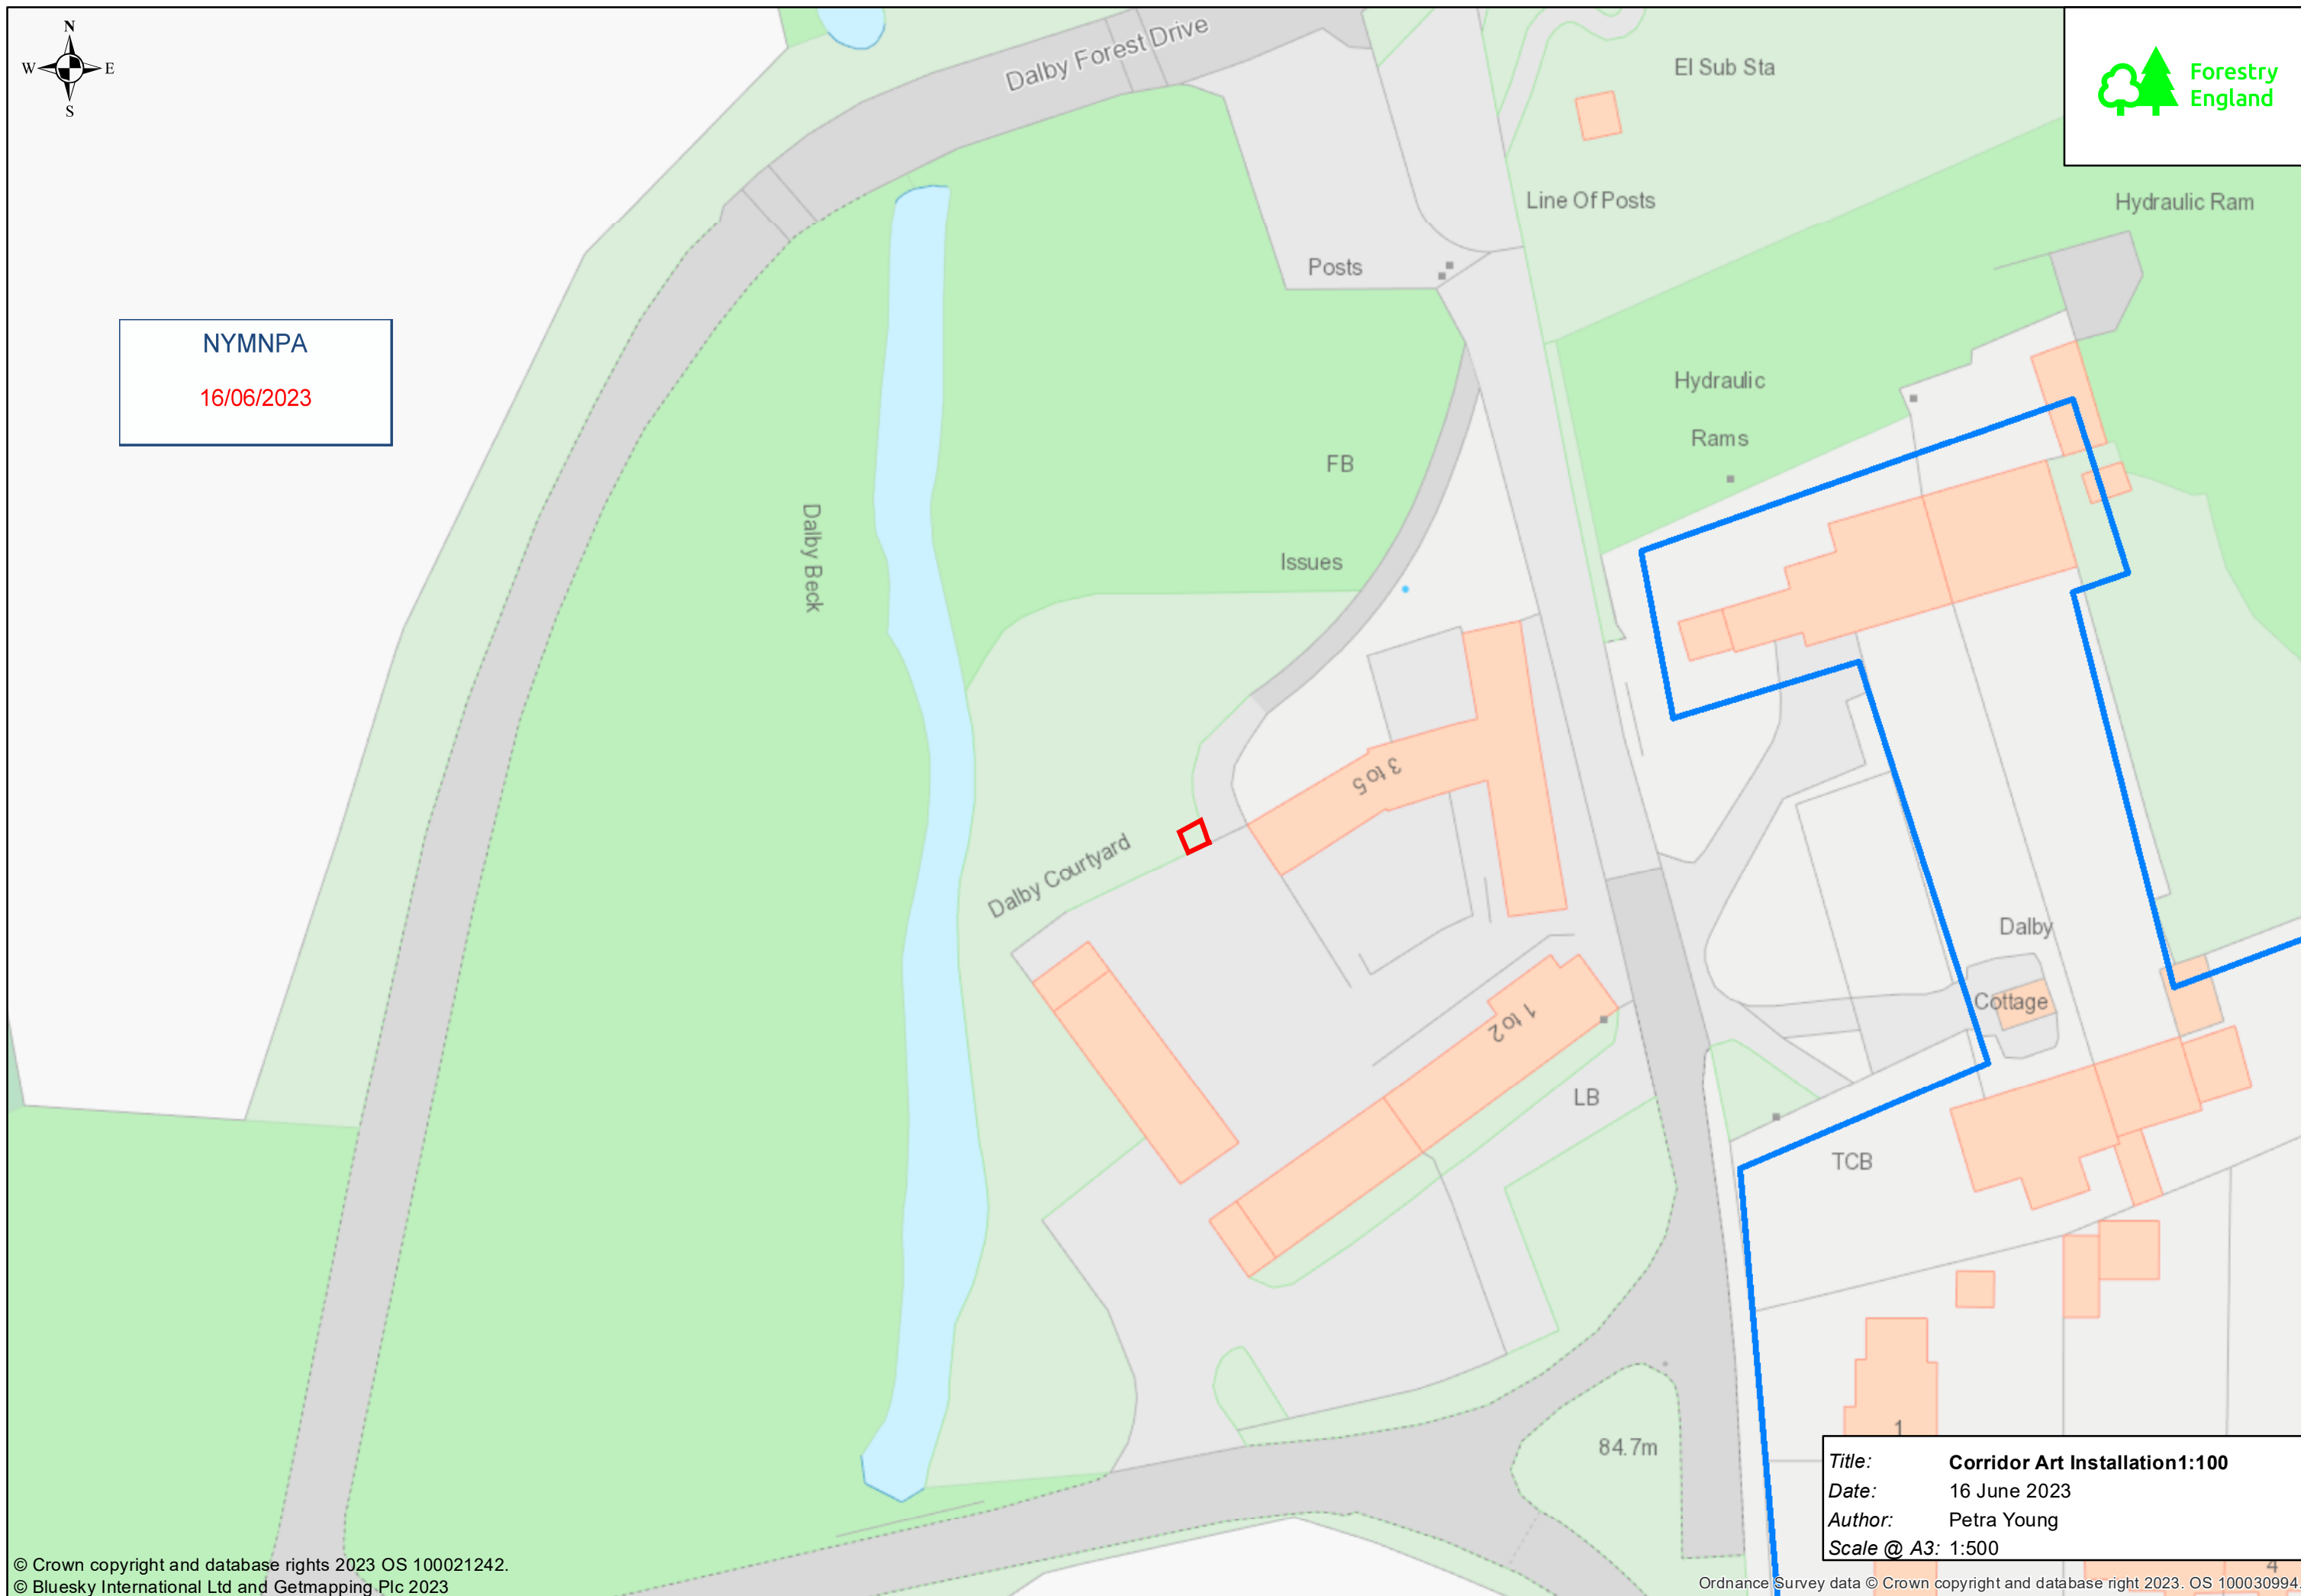

Location Plan

Site Address: Forestry Commision Dalby Forest Visitor Centre, Low Dalby Road, Thornton-le-dale, Pickering, YO18 7LT

Date Produced: 16-Jun-2023

Scale: 1:1250 @A4

NYMNPA
16/06/2023

Planning Portal Reference: PP-12243555v1

NYMNPA
16/06/2023

Title: Corridor Art Installation1:100
Date: 16 June 2023
Author: Petra Young
Scale @ A3: 1:500