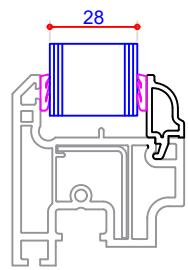

109130
Slim Sightline
Mullion Cover

109131
Slim Sightline
Mullion End Cap

140117.1
Pull In Wedge
(Frame Section)

140117.2
Pull In Wedge
(Sash Section)

109398
Run Up
Block

709213
Clip-in Packer
(White)

141411
Mechanical
Joint Moulding

104395
French Mullion
Adaptor

104495
Slim Sightline
Mullion

744181
Brush pile
(Black)

112380
Bead Groove Infill
(Black / White)

712043
Flush Sash
Seal

712129
Flush Sash
Seal

707427
28mm Glazing Bead

707432
28mm Glazing Bead

707426
32mm Glazing Bead

709824
Georgian Bar

109103
Matrix FS
Flush Sash
Hinge Packer

709317
Weather Bar

141458
Corner Cleats

744163
Weather Bar Screw
(Nipple Screw)

- KEY:**
- PVC Profile
 - Gasket
 - Steel
 - Aluminium