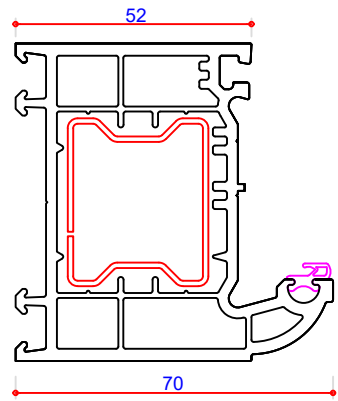

FLUSH SASH | WALLCHART

VEKA_FLUSH SASH_DEC 2021

NYMNP

16/08/2023

101160
56mm Outer Frame
Steel U Channel 113317
Steel Box 113245

101161
70mm Outer Frame
Steel U Channel 113321
Steel Box 113378

101162
85mm Outer Frame
Steel U Channel 113321
Steel Box 113378

102261
64mm T Mullion
Steel U Channel 113321
Steel Box 113041

703810
Flush Sash
Steel L 713226
Steel L (Prepped) 713227

702533
70mm French Mullion
Steel Box 713187
Steel; Box 713155

109040
French Mullion End Cap
For use with 702533 only
(white/brown/caramel)

109130
Slim Sightline
Mullion Cover

109131
Slim Sightline
Mullion End Cap

140117.1
Pull In Wedge
(Frame Section)

140117.2
Pull In Wedge
(Sash Section)

109398
Run Up
Block

709213
Clip-in Packer
(White)

141411
Mechanical
Joint Moulding