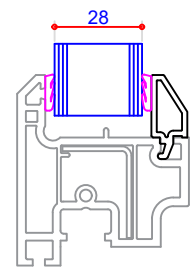

109130
Slim Sightline
Mullion Cover

109131
Slim Sightline
Mullion End Cap

140117.1
Pull In Wedge
(Frame Section)

140117.2
Pull In Wedge
(Sash Section)

109398
Run Up
Block

709213
Clip-in Packer
(White)

141411
Mechanical
Joint Moulding

104395
French Mullion
Adaptor

104495
Slim Sightline
Mullion

744181
Brush pile
(Black)

112380
Bead Groove Infill
(Black / White)

712043
Flush Sash
Seal

712129
Flush Sash
Seal

707427
28mm Glazing Bead

707432
28mm Glazing Bead

707426
32mm Glazing Bead

709824
Georgian Bar

109103
Matrix FS
Flush Sash
Hinge Packer

709317
Weather Bar

141458
Corner Cleats

744163
Weather Bar Screw
(Nipple Screw)

- KEY:**
- PVC Profile
 - Gasket
 - Steel
 - Aluminium