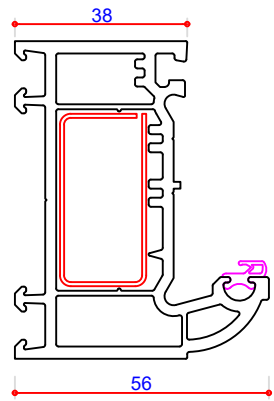

FLUSH SASH | WALLCHART

VEKA_FLUSH SASH_DEC 2021

NYMNP

16/08/2023

101160
56mm Outer Frame
Steel U Channel 113317
Steel Box 113245

101161
70mm Outer Frame
Steel U Channel 113321
Steel Box 113378

101162
85mm Outer Frame
Steel U Channel 113321
Steel Box 113378

102261
64mm T Mullion
Steel U Channel 113321
Steel Box 113041

703810
Flush Sash
Steel L 713226
Steel L (Prepped) 713227

702533
70mm French Mullion
Steel Box 713187
Steel; Box 713155

109040
French Mullion End Cap
For use with 702533 only
(white/brown/caramel)

109130
Slim Sightline
Mullion Cover

109131
Slim Sightline
Mullion End Cap

140117.1
Pull In Wedge
(Frame Section)

140117.2
Pull In Wedge
(Sash Section)

109398
Run Up
Block

709213
Clip-in Packer
(White)

141411
Mechanical
Joint Moulding