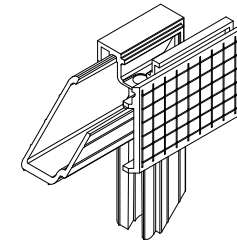

109130
Slim Sightline
Mullion Cover

109131
Slim Sightline
Mullion End Cap

140117.1
Pull In Wedge
(Frame Section)

140117.2
Pull In Wedge
(Sash Section)

109398
Run Up
Block

709213
Clip-in Packer
(White)

141411
Mechanical
Joint Moulding