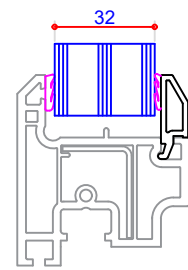

109130
Slim Sightline
Mullion Cover

109131
Slim Sightline
Mullion End Cap

140117.1
Pull In Wedge
(Frame Section)

140117.2
Pull In Wedge
(Sash Section)

109398
Run Up
Block

709213
Clip-in Packer
(White)

141411
Mechanical
Joint Moulding

707426
32mm Glazing Bead

709824
Georgian Bar

109103
Matrix FS
Flush Sash
Hinge Packer

709317
Weather Bar

141458
Corner Cleats

744163
Weather Bar Screw
(Nipple Screw)

- KEY:**
- PVC Profile
 - Gasket
 - Steel
 - Aluminium