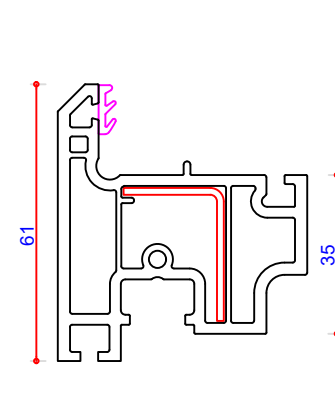

FLUSH SASH | WALLCHART

VEKA_FLUSH SASH_DEC 2021

NYMNP

16/08/2023

101160
56mm Outer Frame
Steel U Channel 113317
Steel Box 113245

101161
70mm Outer Frame
Steel U Channel 113321
Steel Box 113378

101162
85mm Outer Frame
Steel U Channel 113321
Steel Box 113378

102261
64mm T Mullion
Steel U Channel 113321
Steel Box 113041

703810
Flush Sash
Steel L 713226
Steel L (Prepped) 713227

702533
70mm French Mullion
Steel Box 713187
Steel; Box 713155

109040
French Mullion End Cap
For use with 702533 only
(white/brown/caramel)

109130
Slim Sightline
Mullion Cover

109131
Slim Sightline
Mullion End Cap

140117.1
Pull In Wedge
(Frame Section)

140117.2
Pull In Wedge
(Sash Section)

109398
Run Up
Block

709213
Clip-in Packer
(White)

141411
Mechanical
Joint Moulding