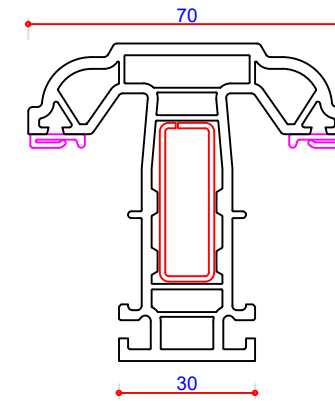

FLUSH SASH | WALLCHART

VEKA_FLUSH SASH_DEC 2021

NYMNP

16/08/2023

101160
56mm Outer Frame
Steel U Channel 113317
Steel Box 113245

101161
70mm Outer Frame
Steel U Channel 113321
Steel Box 113378

101162
85mm Outer Frame
Steel U Channel 113321
Steel Box 113378

102261
64mm T Mullion
Steel U Channel 113321
Steel Box 113041

703810
Flush Sash
Steel L 713226
Steel L (Prepped) 713227

702533
70mm French Mullion
Steel Box 713187
Steel; Box 713155

109040
French Mullion End Cap
For use with 702533 only
(white/brown/caramel)

109130
Slim Sightline
Mullion Cover

109131
Slim Sightline
Mullion End Cap

140117.1
Pull In Wedge
(Frame Section)

140117.2
Pull In Wedge
(Sash Section)

109398
Run Up
Block

709213
Clip-in Packer
(White)

141411
Mechanical
Joint Moulding