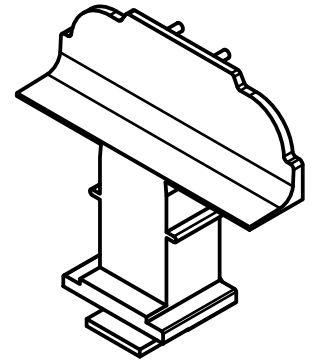

FLUSH SASH | WALLCHART

VEKA_FLUSH SASH_DEC 2021

NYMNP

16/08/2023

101160
56mm Outer Frame
Steel U Channel 113317
Steel Box 113245

101161
70mm Outer Frame
Steel U Channel 113321
Steel Box 113378

101162
85mm Outer Frame
Steel U Channel 113321
Steel Box 113378

102261
64mm T Mullion
Steel U Channel 113321
Steel Box 113041

703810
Flush Sash
Steel L 713226
Steel L (Prepped) 713227

702533
70mm French Mullion
Steel Box 713187
Steel; Box 713155

109040
French Mullion End Cap
For use with 702533 only
(white/brown/caramel)