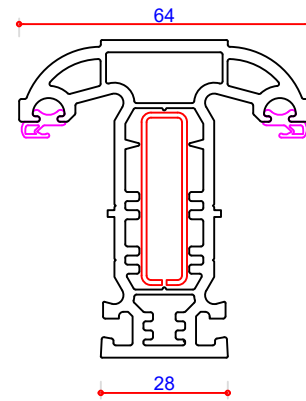

FLUSH SASH | WALLCHART

VEKA_FLUSH SASH_DEC 2021

NYMNP

16/08/2023

101160
56mm Outer Frame
Steel U Channel 113317
Steel Box 113245

101161
70mm Outer Frame
Steel U Channel 113321
Steel Box 113378

101162
85mm Outer Frame
Steel U Channel 113321
Steel Box 113378

102261
64mm T Mullion
Steel U Channel 113321
Steel Box 113041

703810
Flush Sash
Steel L 713226
Steel L (Prepped) 713227

702533
70mm French Mullion
Steel Box 713187
Steel; Box 713155

109040
French Mullion End Cap
For use with 702533 only
(white/brown/caramel)

109130
Slim Sightline
Mullion Cover

109131
Slim Sightline
Mullion End Cap

140117.1
Pull In Wedge
(Frame Section)

140117.2
Pull In Wedge
(Sash Section)

109398
Run Up
Block

709213
Clip-in Packer
(White)

141411
Mechanical
Joint Moulding