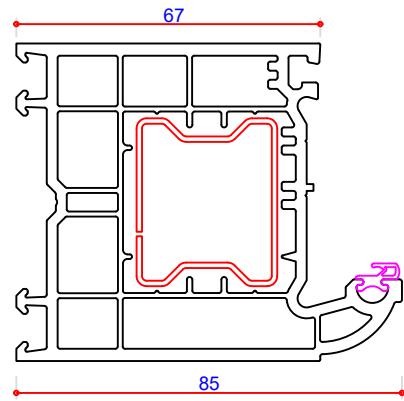

FLUSH SASH | WALLCHART

VEKA_FLUSH SASH_DEC 2021

NYMNP

16/08/2023

101160
56mm Outer Frame
Steel U Channel 113317
Steel Box 113245

101161
70mm Outer Frame
Steel U Channel 113321
Steel Box 113378

101162
85mm Outer Frame
Steel U Channel 113321
Steel Box 113378

102261
64mm T Mullion
Steel U Channel 113321
Steel Box 113041

703810
Flush Sash
Steel L 713226
Steel L (Prepped) 713227

702533
70mm French Mullion
Steel Box 713187
Steel; Box 713155

109040
French Mullion End Cap
For use with 702533 only
(white/brown/caramel)

109130
Slim Sightline
Mullion Cover

109131
Slim Sightline
Mullion End Cap

140117.1
Pull In Wedge
(Frame Section)

140117.2
Pull In Wedge
(Sash Section)

109398
Run Up
Block

709213
Clip-in Packer
(White)

141411
Mechanical
Joint Moulding