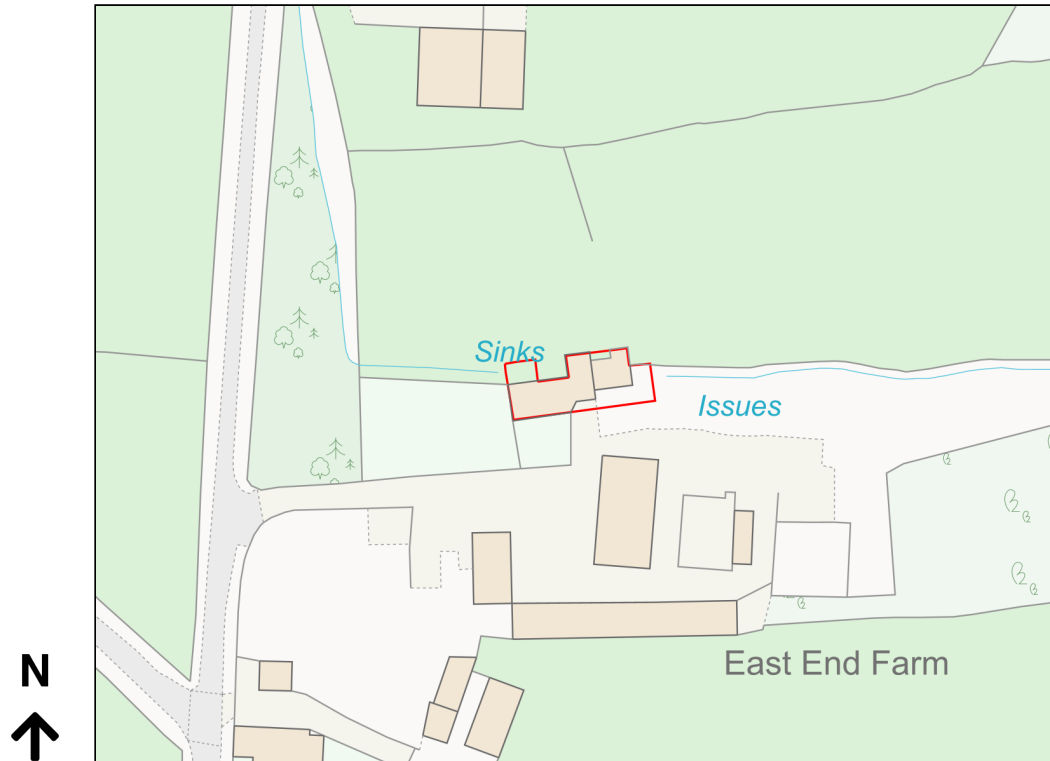

# Location Plan

Site Address: East End Farm, East End, Egton, Whitby, YO21 1UF

Date Produced: 01-Sep-2023

Scale: 1:1250 @A4

NYMNPA

01/09/2023

Planning Portal Reference: PP-12397737v4