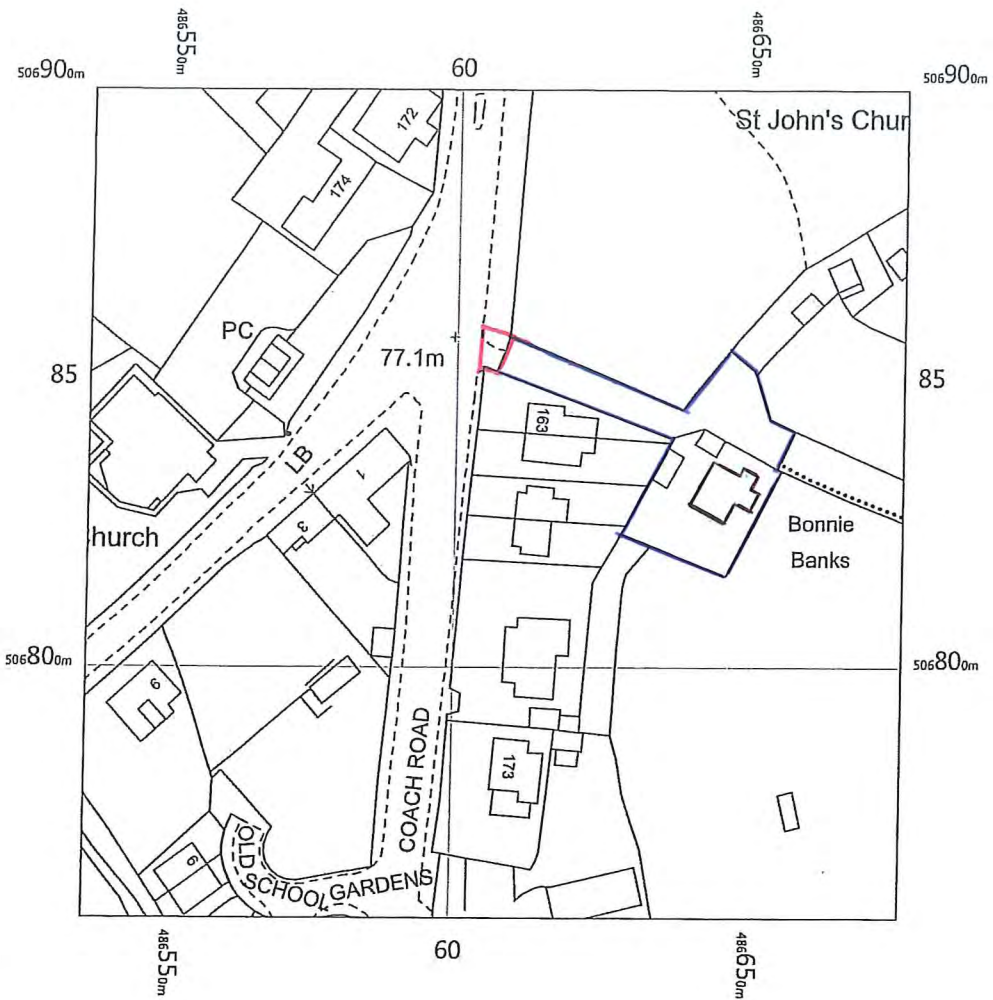

161 Coach Road, YO22 5EN

NYMNPA
06/09/2023

Access to
161 Coach Road,
Sleights,
Whitby,
North Yorkshire
YO22 5EN

OS MasterMap 1250/2500/10000 scale
Wednesday, June 23, 2021, ID: CMMPM-00971705
www.myplanningmap.co.uk
1:1250 scale print at A4, Centre: 486607 E, 506828 N
©Crown Copyright Ordnance Survey. Licence no. 100019980

Proposed Sketch Plan

Declaration

The information provided is to the best of my knowledge a **True** and **Accurate** statement. I accept that the decision of the Authority is based upon the information contained herein and should these details change or be shown to be inaccurate the decision of the Authority may no longer be valid.

Signed: ..

Date: ... 06 / 09 / 23

Please Note: The information you provide will be held under the Data Protection Act 1998 and will not be used for any other purpose.

For Redcar and Cleveland Building Control (www.redcar-cleveland.gov.uk) matters please contact the relevant Local Planning Authority. If the site falls within Ryedale District, Hambleton District or Scarborough Borough Council areas please contact North Yorkshire Building Control (www.nybcp.org).