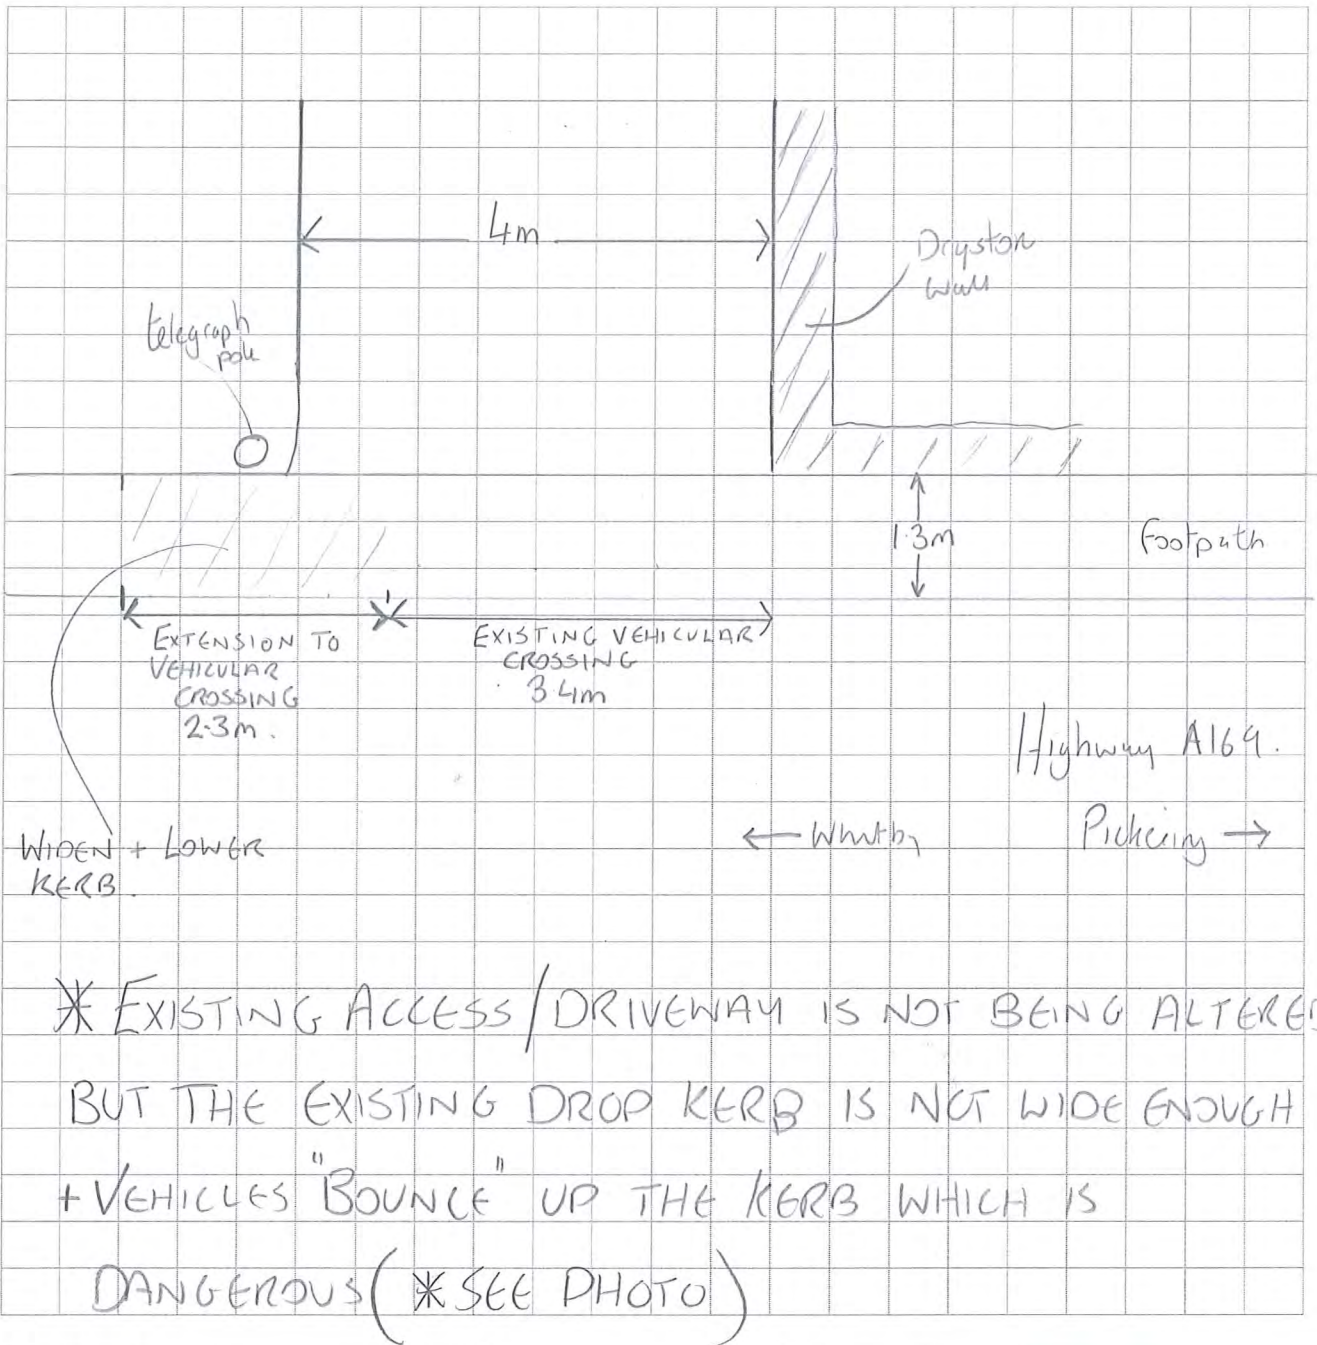

161 Coach Road, YO22 5EN

NYMNPA
06/09/2023

Access to
161 Coach Road,
Sleights,
Whitby,
North Yorkshire
YO22 5EN

OS MasterMap 1250/2500/10000 scale
Wednesday, June 23, 2021, ID: CMMPM-00971705
www.myplanningmap.co.uk
1:1250 scale print at A4, Centre: 486607 E, 506828 N
©Crown Copyright Ordnance Survey. Licence no. 100019980

Proposed Sketch Plan

Declaration

The information provided is to the best of my knowledge a **True** and **Accurate** statement. I accept that the decision of the Authority is based upon the information contained herein and should these details change or be shown to be inaccurate the decision of the Authority may no longer be valid.

Signed: ..

Date: ... 06 / 09 / 23

Please Note: The information you provide will be held under the Data Protection Act 1998 and will not be used for any other purpose.

For Redcar and Cleveland Building Control (www.redcar-cleveland.gov.uk) matters please contact the relevant Local Planning Authority. If the site falls within Ryedale District, Hambleton District or Scarborough Borough Council areas please contact North Yorkshire Building Control (www.nybcp.org).