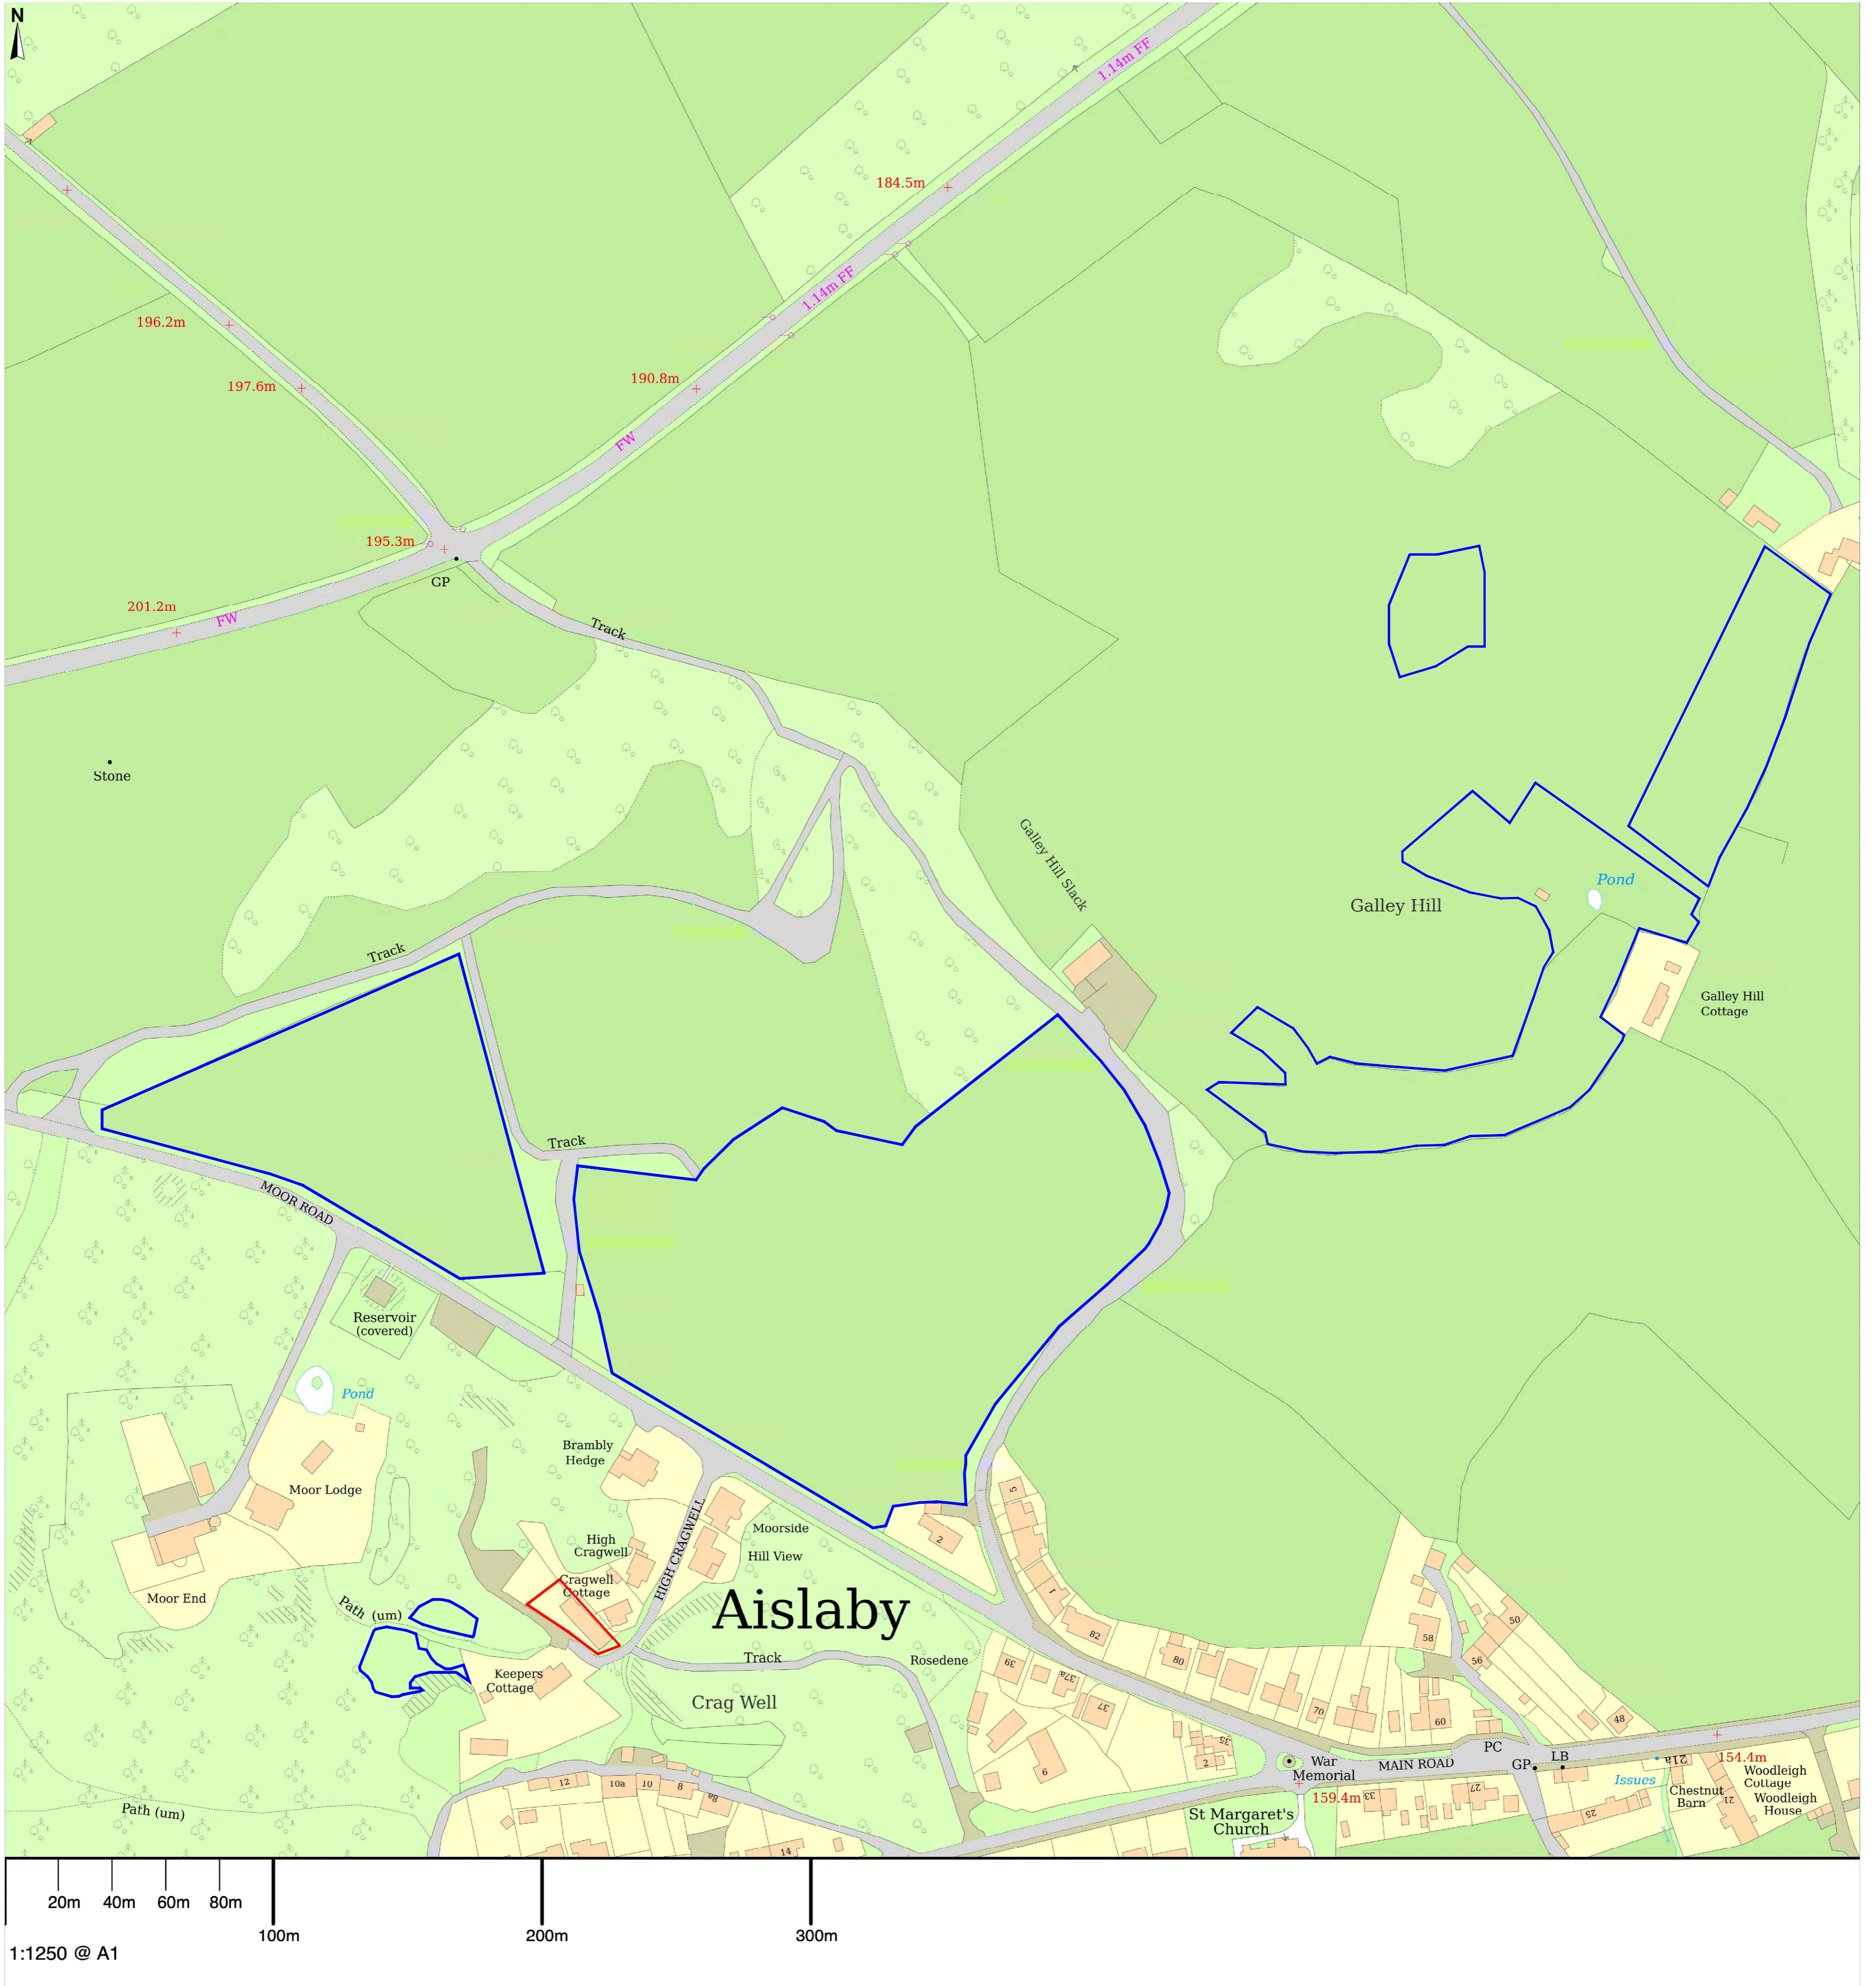

Inglegarth, Moor Road, Aislaby, Whitby, YO21 1SZ

NYMNP

04/09/2023

N

10m

1:625@A3

# Existing site plan 1:100@A1

NYMNP  
04/09/2023

# Proposed site plan 1:100@A1

Existing views 1:100@A1

Proposed views 1:100@A1

NYMNP  
04/09/2023