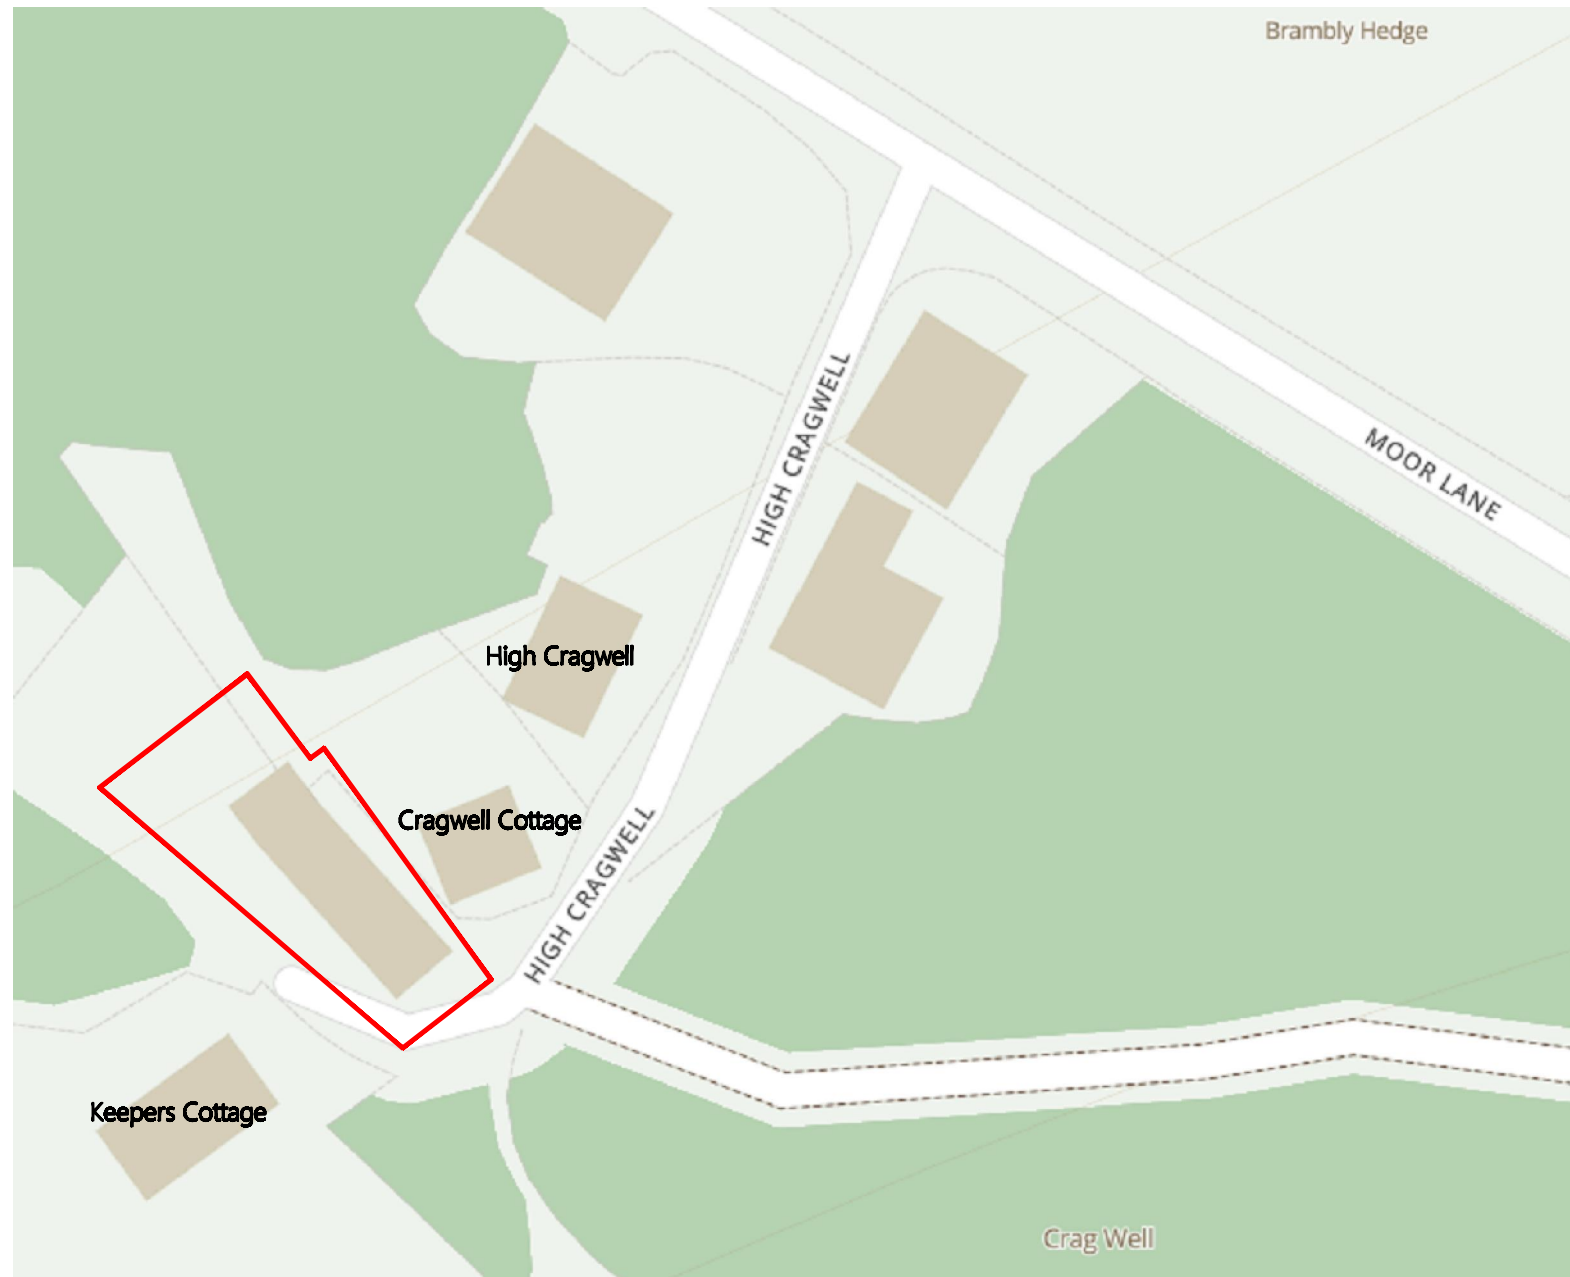

Inglegarth, Moor Road, Aislaby, Whitby, YO21 1SZ

NYMNP

04/09/2023

N

10m

1:625@A3

# Existing site plan 1:100@A1

NYMNP  
04/09/2023

# Proposed site plan 1:100@A1

Existing views 1:100@A1

Proposed views 1:100@A1

NYMNP  
04/09/2023