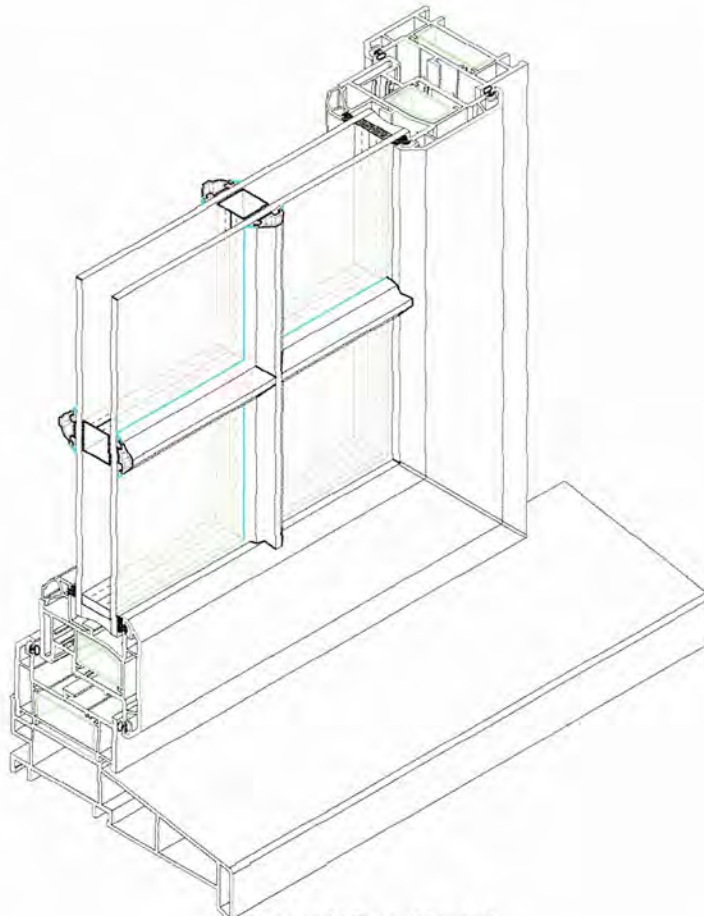

NYMNPA
28/09/2023

Section through and isometric details of Authentic Georgian Bar