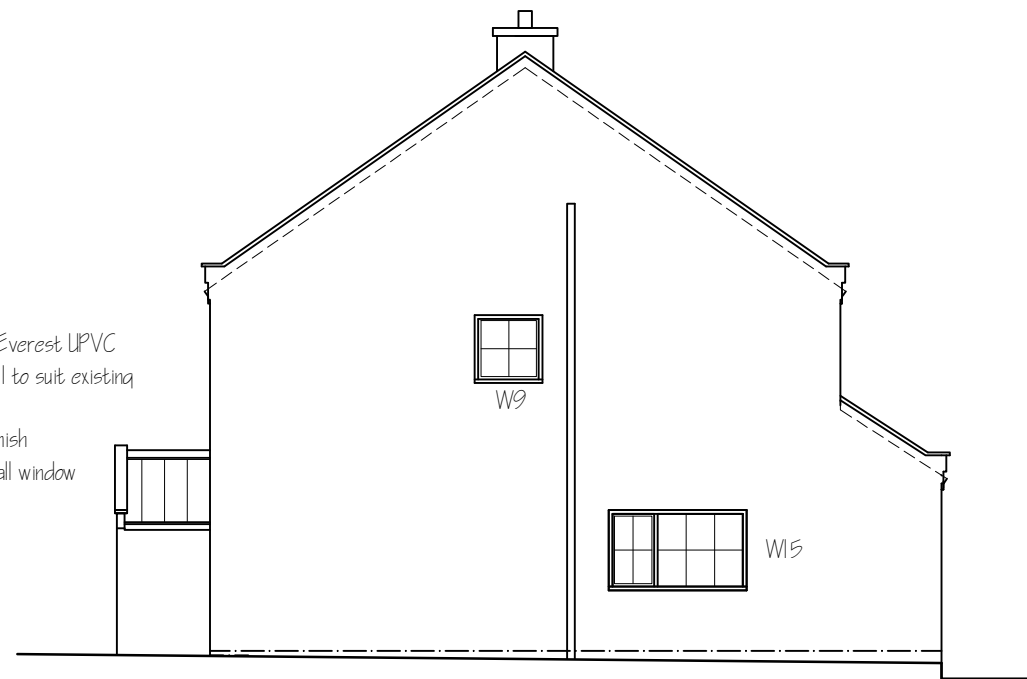

Scale 1:200

Rev

NYMNPA  
 28/09/2023

Front Elevation (A)

front door to remain unchanged

All Existing timber windows replaced with Everest UPVC double glazed windows style like for like all to suit existing unaltered openings.  
 Colour 'chartwell green' with woodgrain finish  
 see suppliers data sheets / details for all window references, sizes and frame sections.

Right Hand Side Elevation (B)

Left Hand Side Elevation (C)

Metric scale bar 1:100 scale in metres

Rear Elevation (D)

this window to remain unchanged

This drawing is for the purpose of obtaining Planning & or Building Regulation approval only