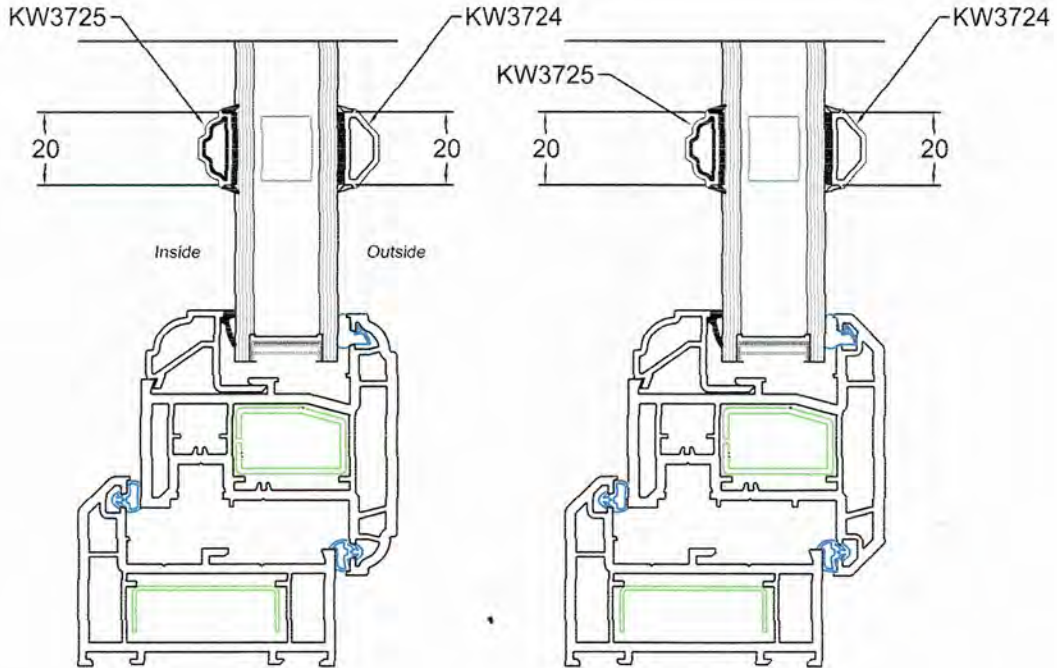

NYMNPA
28/09/2023

Section through and isometric details of Authentic Georgian Bar