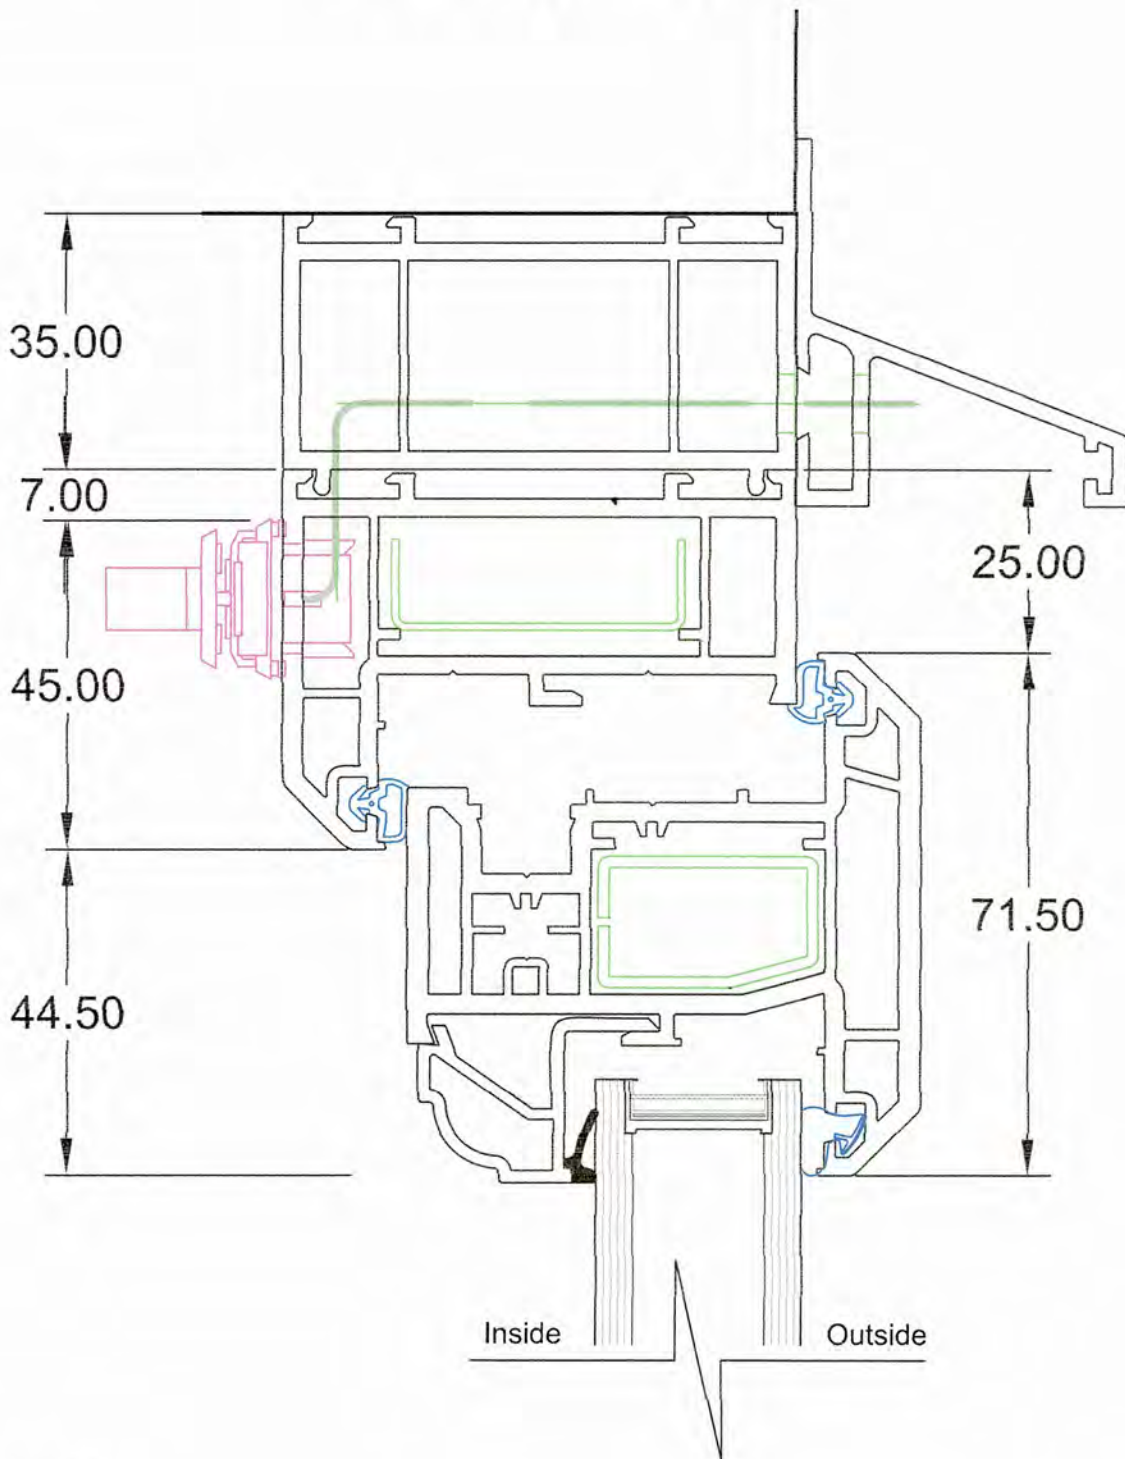

Section

Return to
Top Page

NYMNP
28/09/2023

Return to
Elevation
Page

Standard Trickle vent

SCALE 1:1