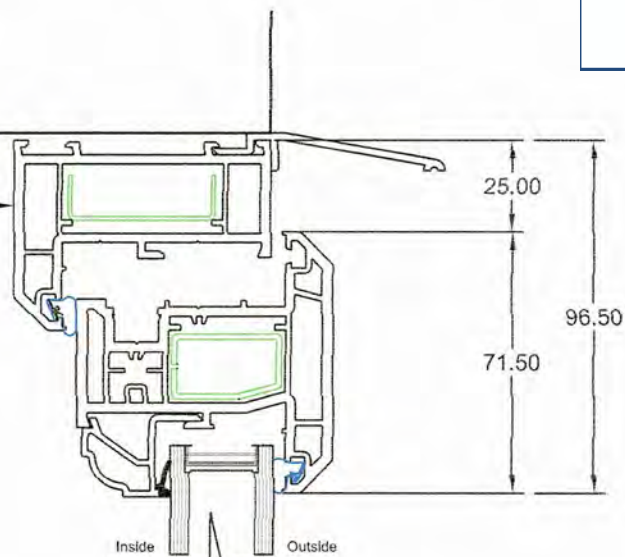

NYMNP

28/09/2023

Section

Return to
Top Page

KW-9001

Return to
Elevation
Page