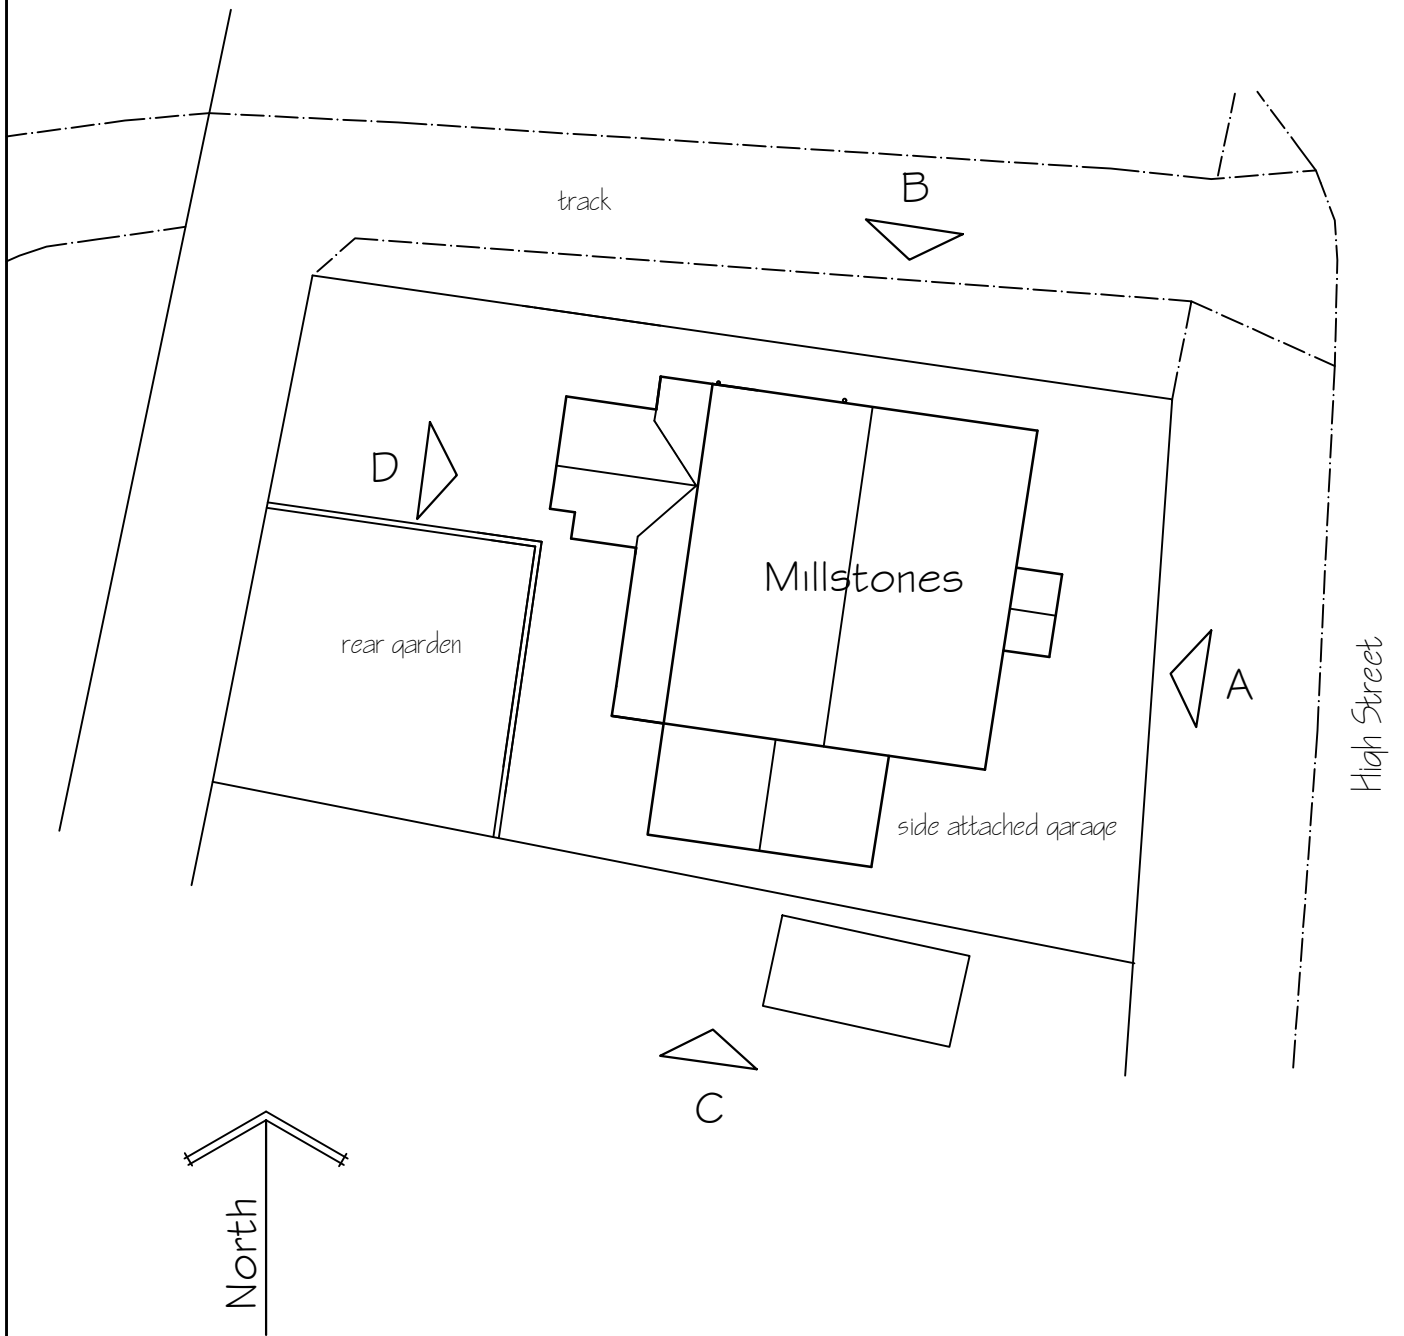

NYMNP A

28/09/2023

Spectrum Design Tel

Architectural Design, planning & Building Regulation Applications

Applicant

Mr & Mrs R Banton,
Millstones
Egton, Whitby.
YO21 1TX

Project

Replacement windows

Drawing

Site Plan

Job No 675

Sheet 1 of 1

Scale 1:200

Rev