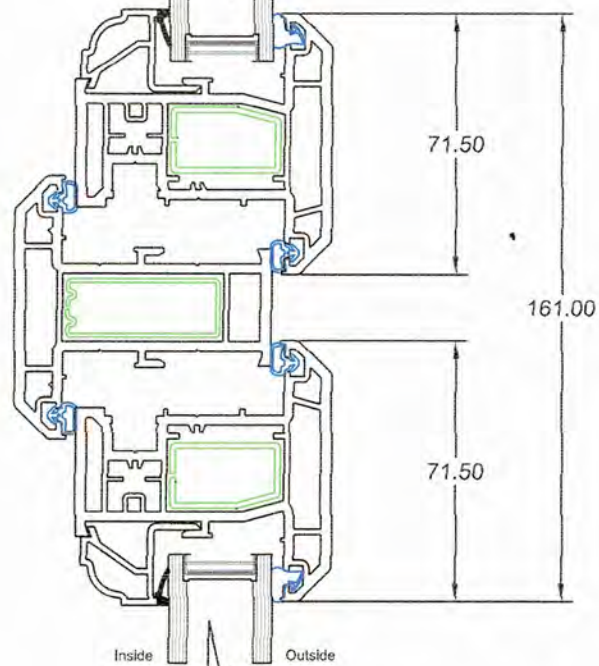

Applicant	Mr & Mrs R Banton, Millstones Egton, Whitby. YO21 1TX
Project	Replacement windows
Drawing	Existing and Proposed Elevations
Job No 675	Sheet no 1
Scale 1:100	Sep 23
	Rev

NYMNP

28/09/2023

Section

Return to  
 Top Page

KW-9001

Return to  
 Elevation  
 Page

Jamb

KW-0906

71.50

KW-9001

25.00