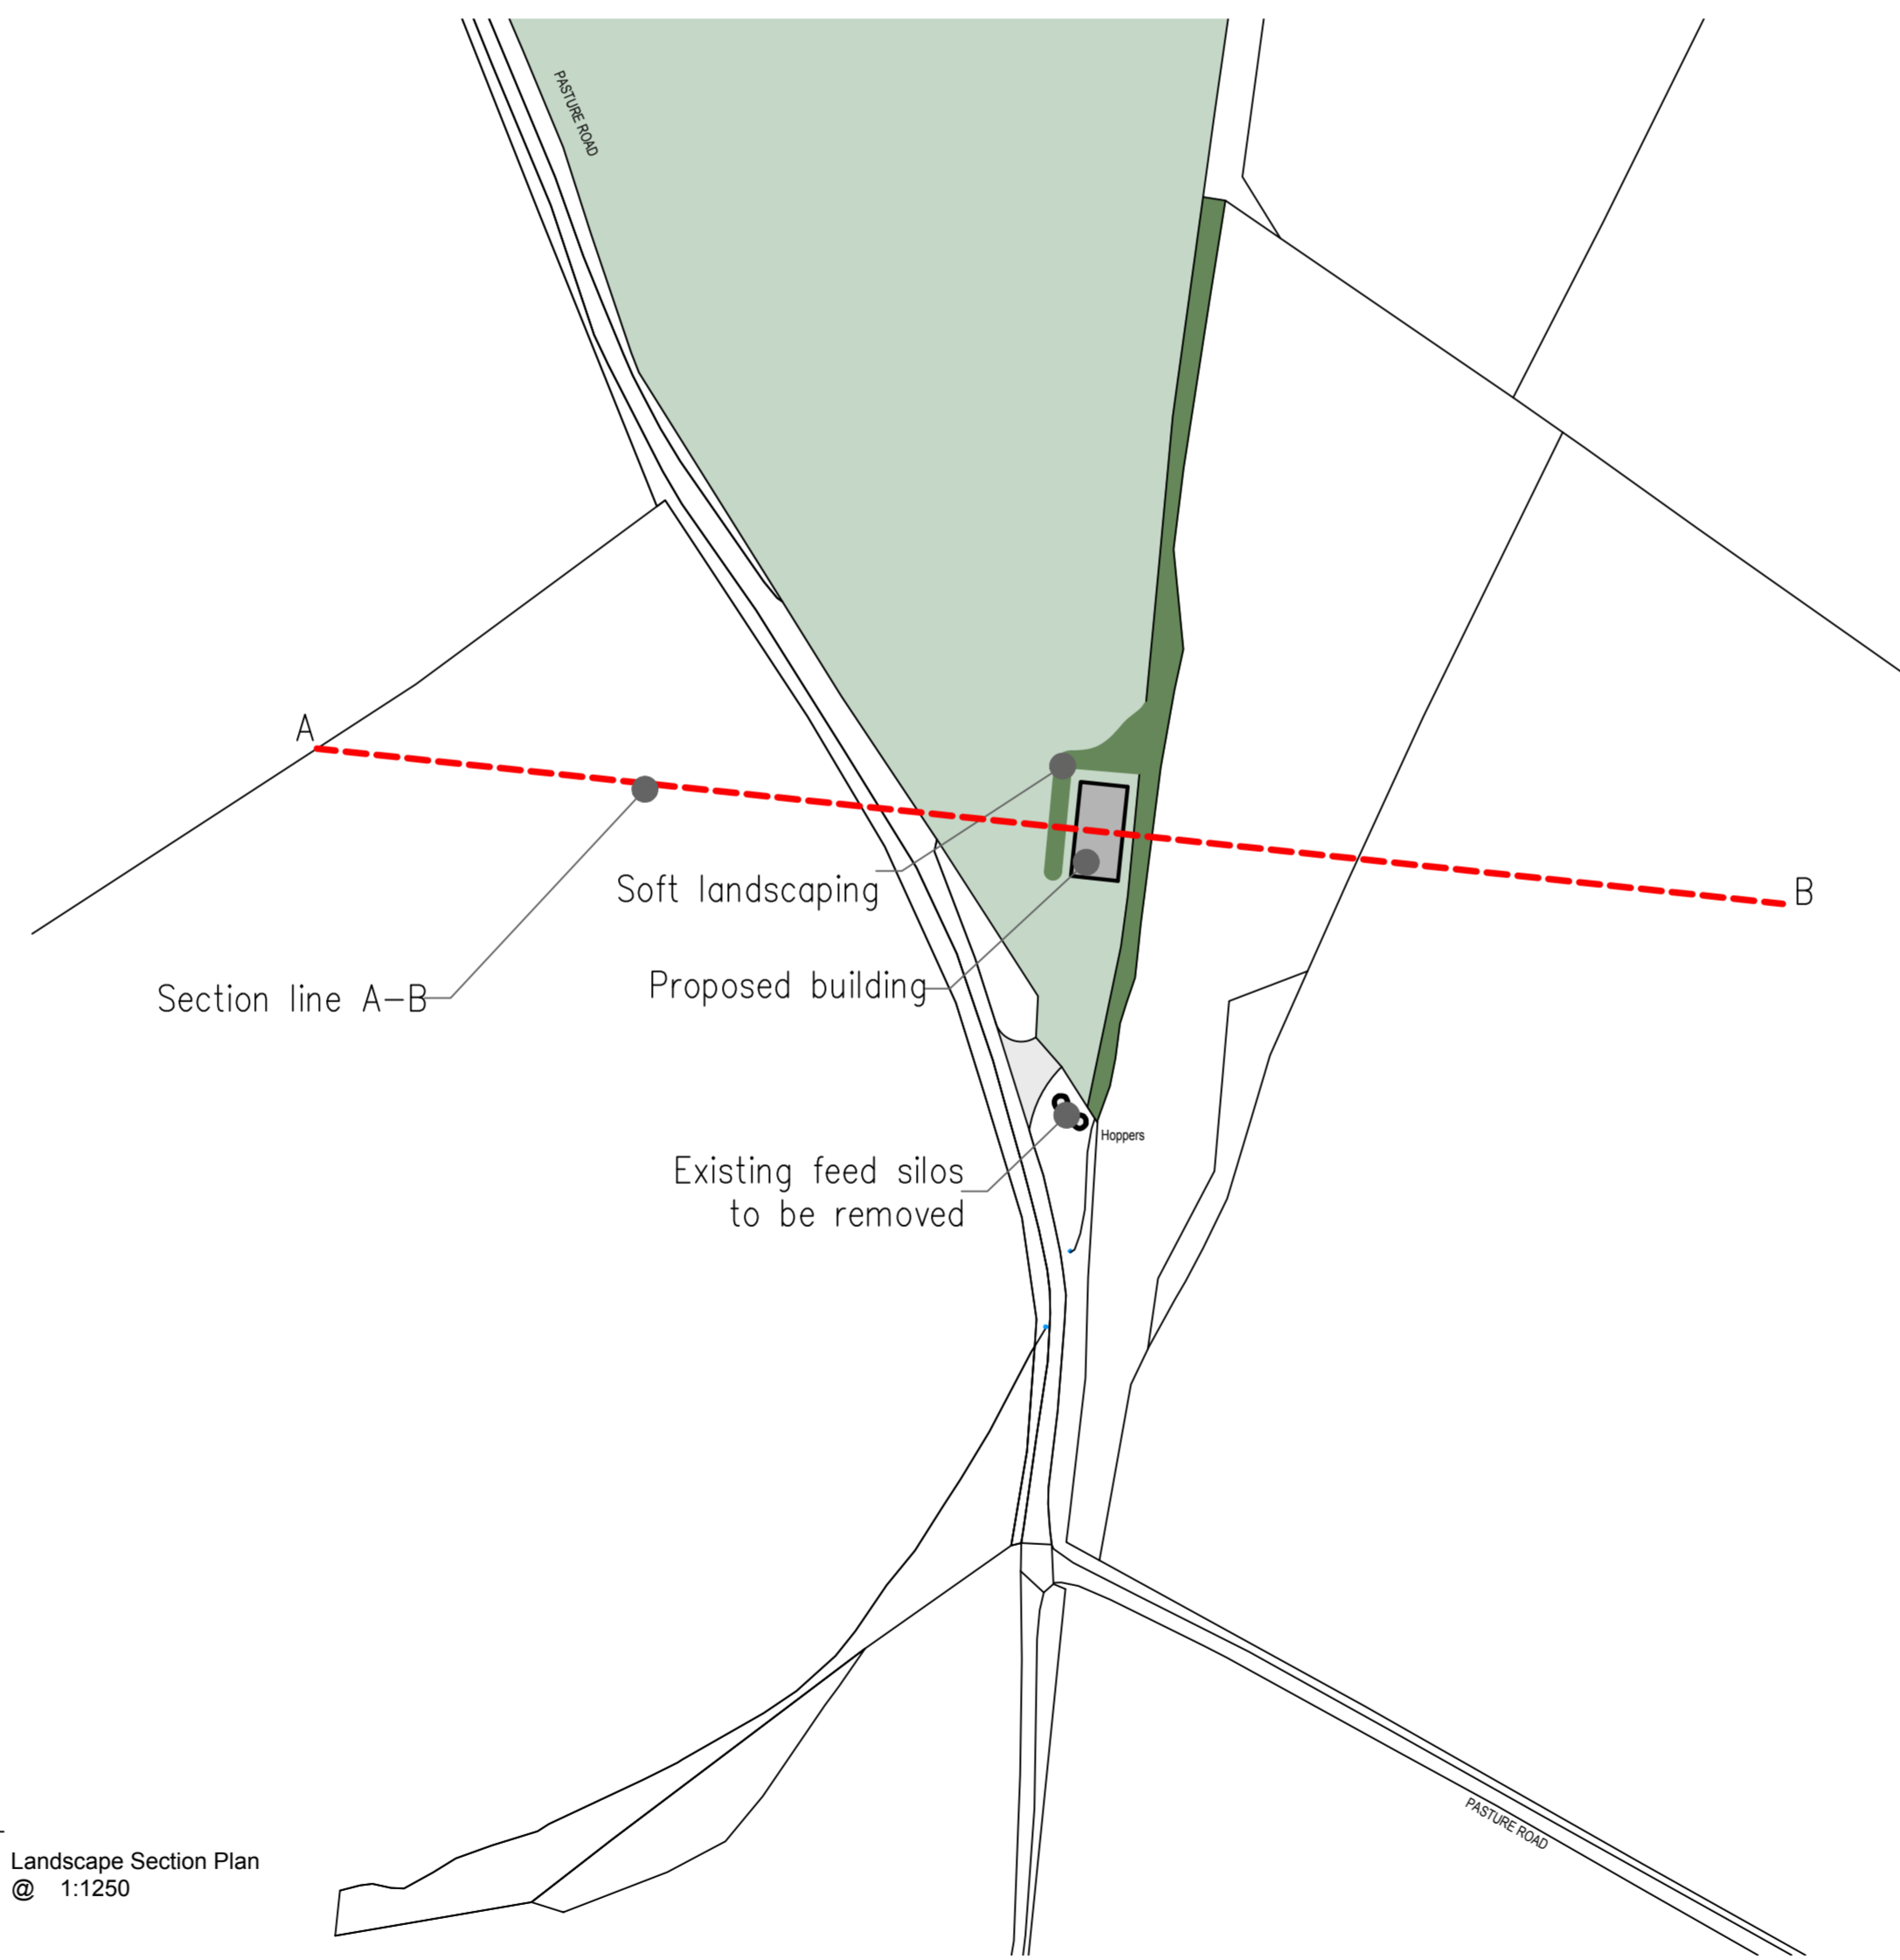

NYMNP
21/11/2023

Drawing
Landscape Sections A1

IAN PICK ASSOCIATES LTD
Specialist Agricultural & Rural Planning Consultants

Station Farm Offices, Wansford Road, Nafferton,
Driffield, East Yorkshire, YO25 8NJ

Project
FHJA & MA Eddon - General Purpose Agricultural Building

Scale	1:500	1:1250	@ A1
Drw No.	ME021123	Rev: -	
Drawn by:	S H	Date:	Nov 2023