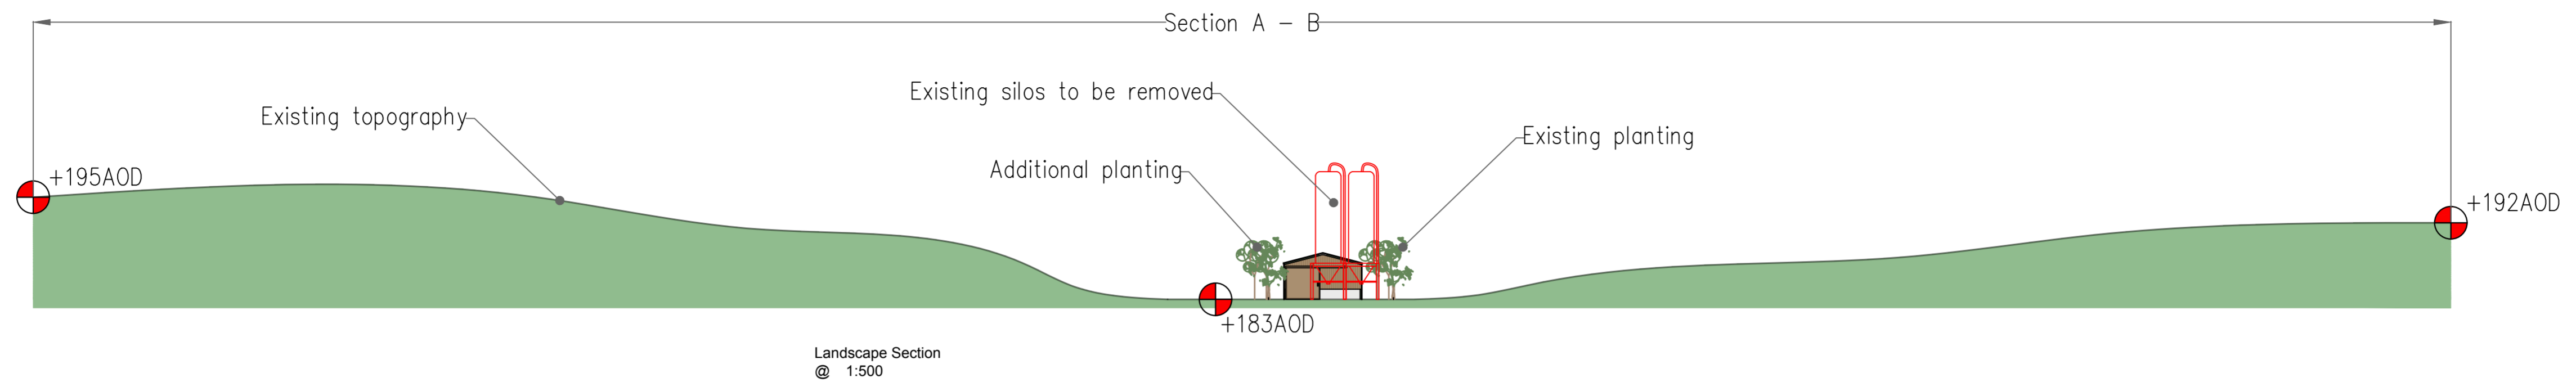

NYMNP
21/11/2023

Drawing
Landscape Sections A1

IAN PICK ASSOCIATES LTD
Specialist Agricultural & Rural Planning Consultants

Station Farm Offices, Wansford Road, Nafferton,
Driffield, East Yorkshire, YO25 8NJ

Project
FHJA & MA Eddon - General Purpose Agricultural Building

Scale	1:500	1:1250	@ A1
Drw No.	ME021123	Rev: -	
Drawn by:	S H	Date:	Nov 2023