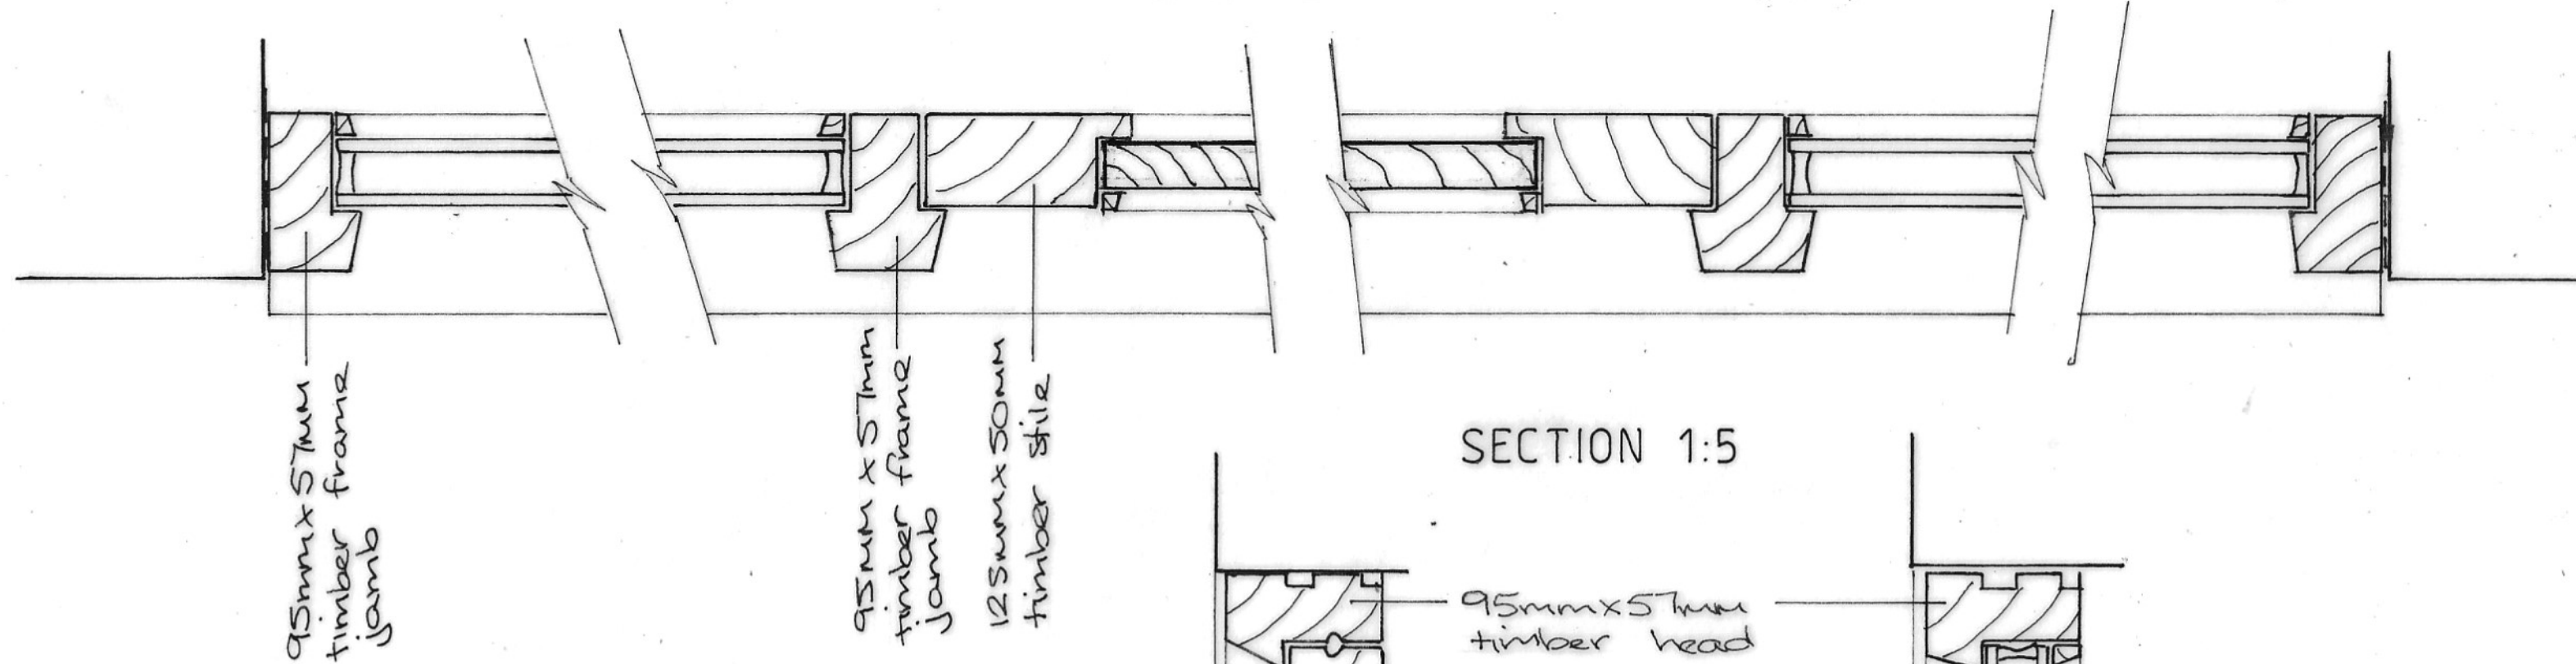

NYMNP

09/11/2023

ELEVATION 1:20

Proposed Additions & Alterations to North Moor Cottage East, North Moor, Wykeham, Scarborough

Window Detail

| | | | |
|--------|-------------|---------|-------|
| Date: | Oct 23 | Job No. | 23/08 |
| Drawn: | VW | Drg No. | 04 |
| Scale: | 1: 5 & 1:20 | Rev. | |

Victoria Wharton
Architectural Design
7 Red Scar Lane
Scarborough
YO12 5RH

PLAN 1:5

SECTION 1:5

ELEVATION 1:20

NYMNPA
09/11/2023

Proposed Additions & Alterations to
North Moor Cottage East, North Moor,
Wykeham, Scarborough

Door Detail

| | | | |
|--------|------------|---------|-------|
| Date: | Oct 23 | Job No. | 23/08 |
| Drawn: | VW | Drg No. | 05 |
| Scale: | 1:5 & 1:20 | Rev. | |

Victoria Wharton
Architectural Design
7 Red Scar Lane
Scarborough
YO12 5RH