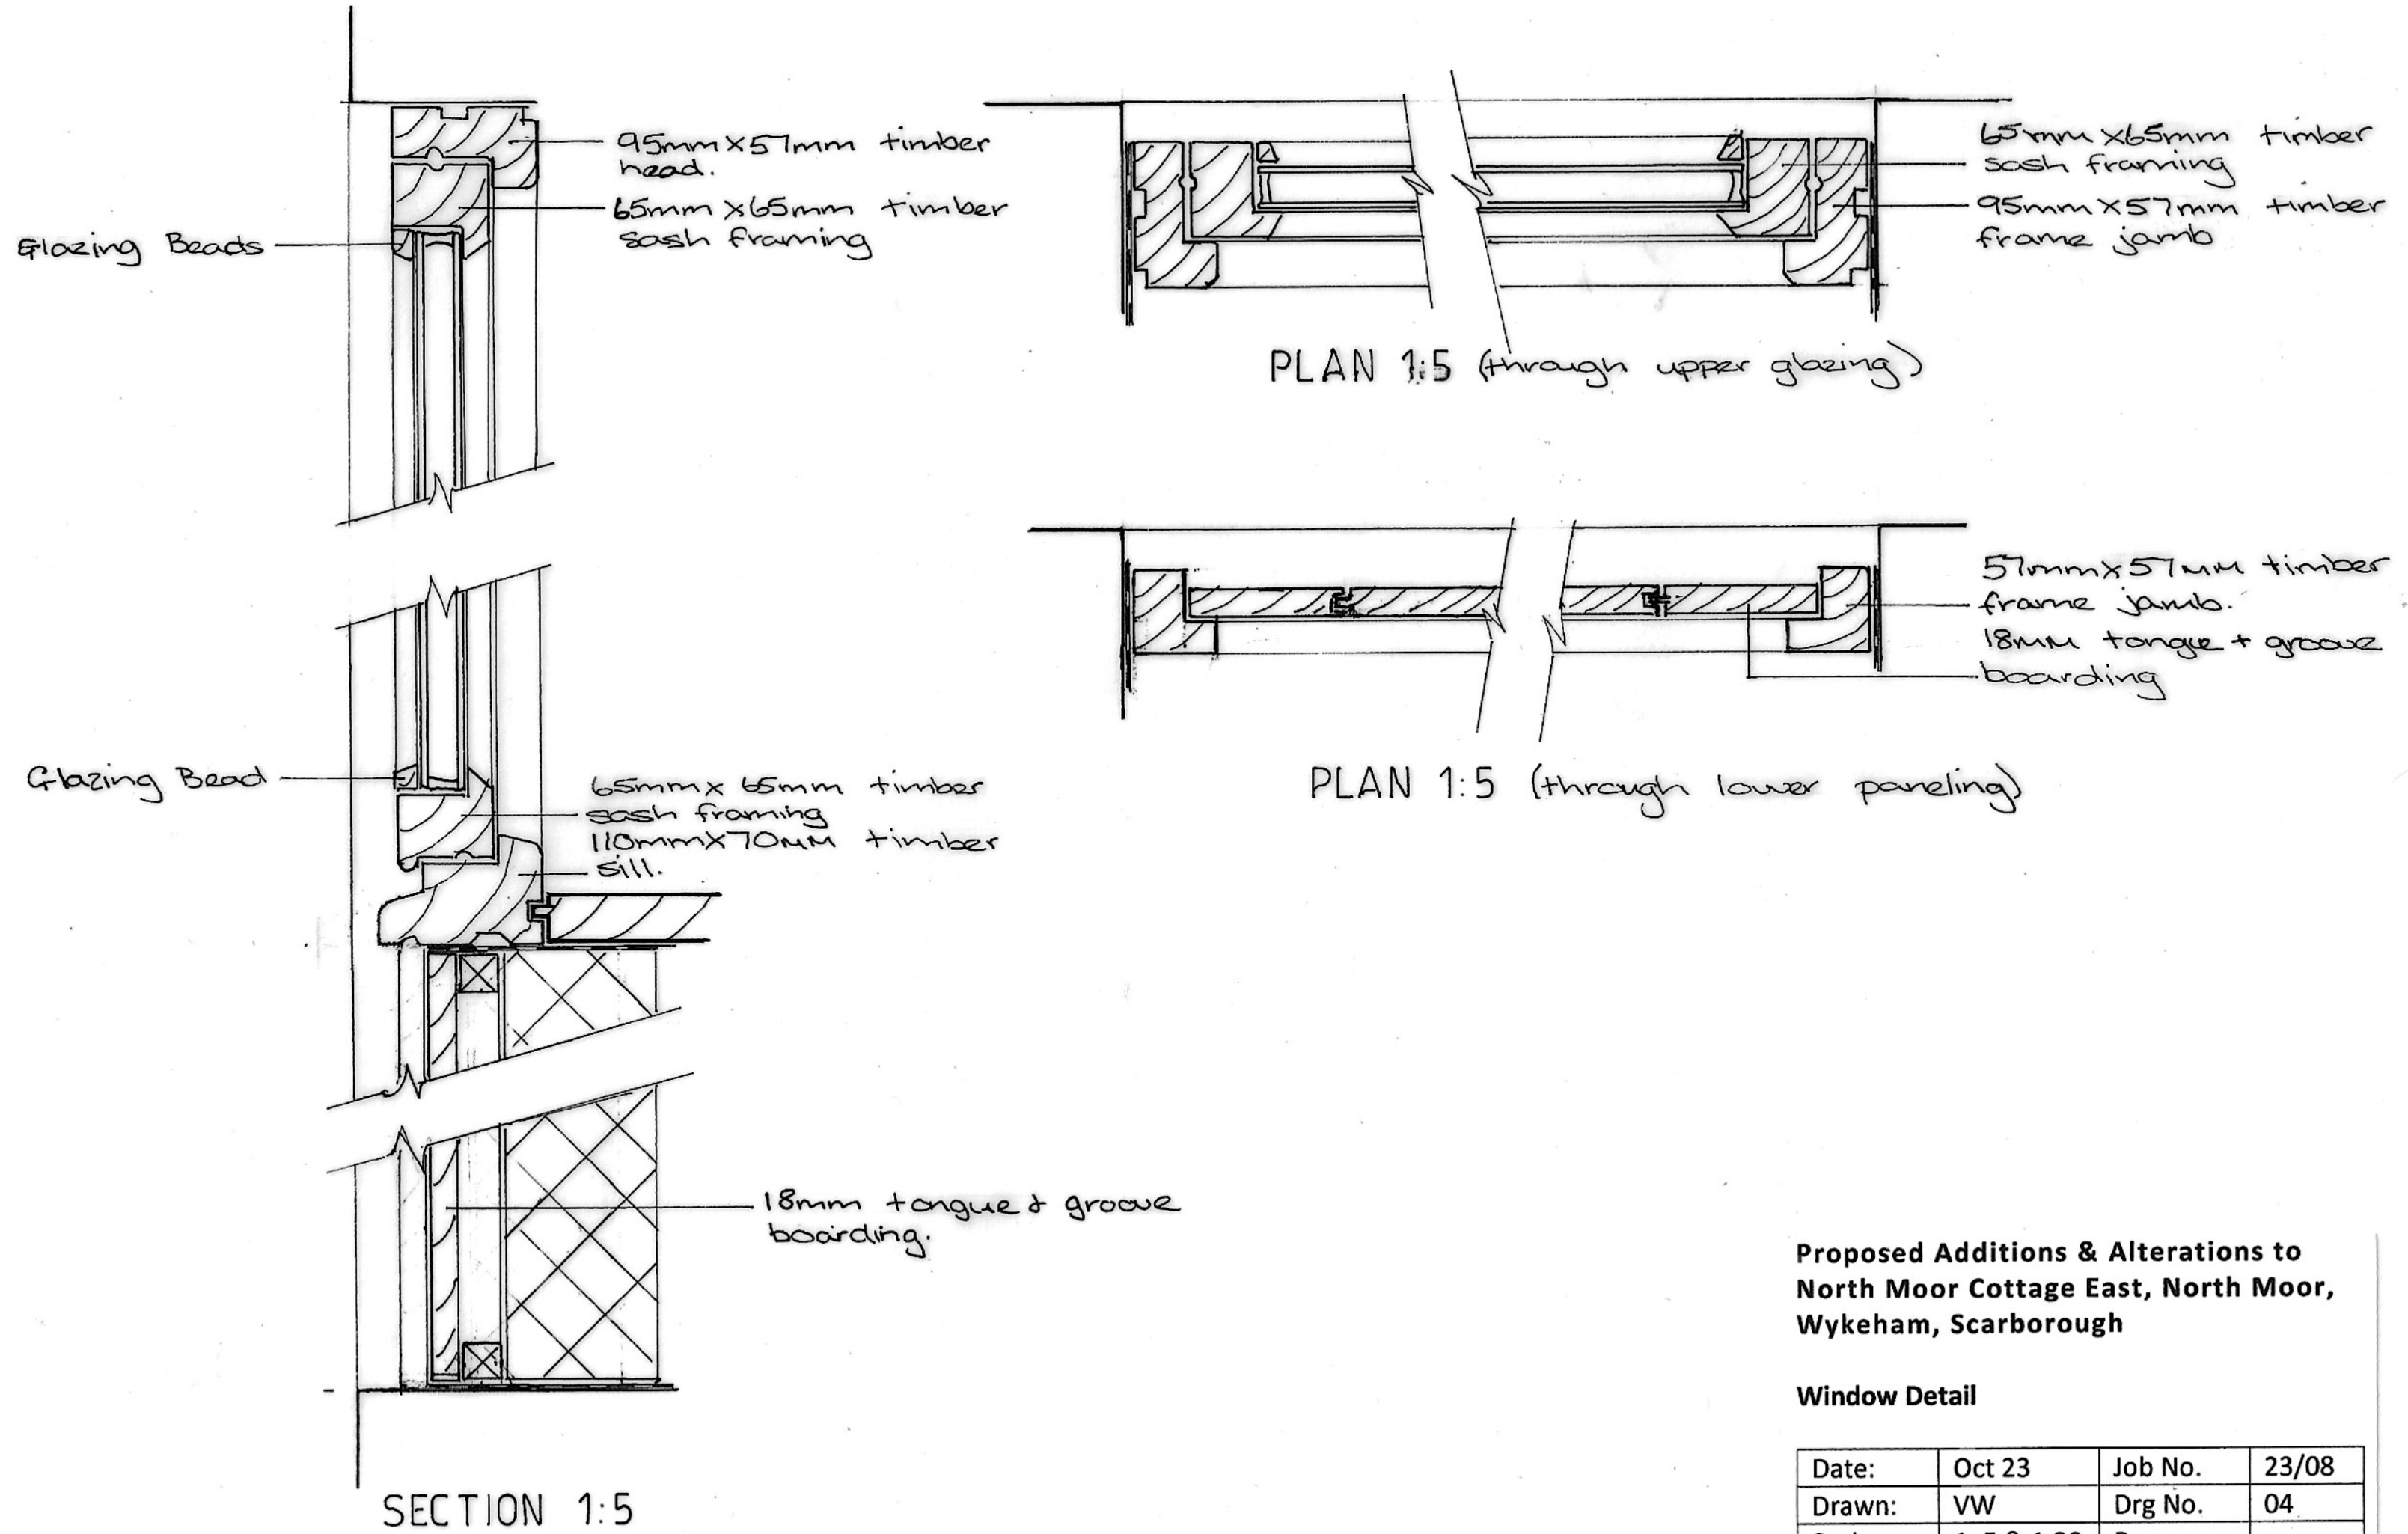

NYMNP

09/11/2023

ELEVATION 1:20

Proposed Additions & Alterations to North Moor Cottage East, North Moor, Wykeham, Scarborough

Window Detail

| | | | |
|--------|-------------|---------|-------|
| Date: | Oct 23 | Job No. | 23/08 |
| Drawn: | VW | Drg No. | 04 |
| Scale: | 1: 5 & 1:20 | Rev. | |

Victoria Wharton
Architectural Design
7 Red Scar Lane
Scarborough
YO12 5RH

PLAN 1:5

SECTION 1:5

ELEVATION 1:20

NYMNPA
09/11/2023

Proposed Additions & Alterations to
North Moor Cottage East, North Moor,
Wykeham, Scarborough

Door Detail

| | | | |
|--------|------------|---------|-------|
| Date: | Oct 23 | Job No. | 23/08 |
| Drawn: | VW | Drg No. | 05 |
| Scale: | 1:5 & 1:20 | Rev. | |

Victoria Wharton
Architectural Design
7 Red Scar Lane
Scarborough
YO12 5RH