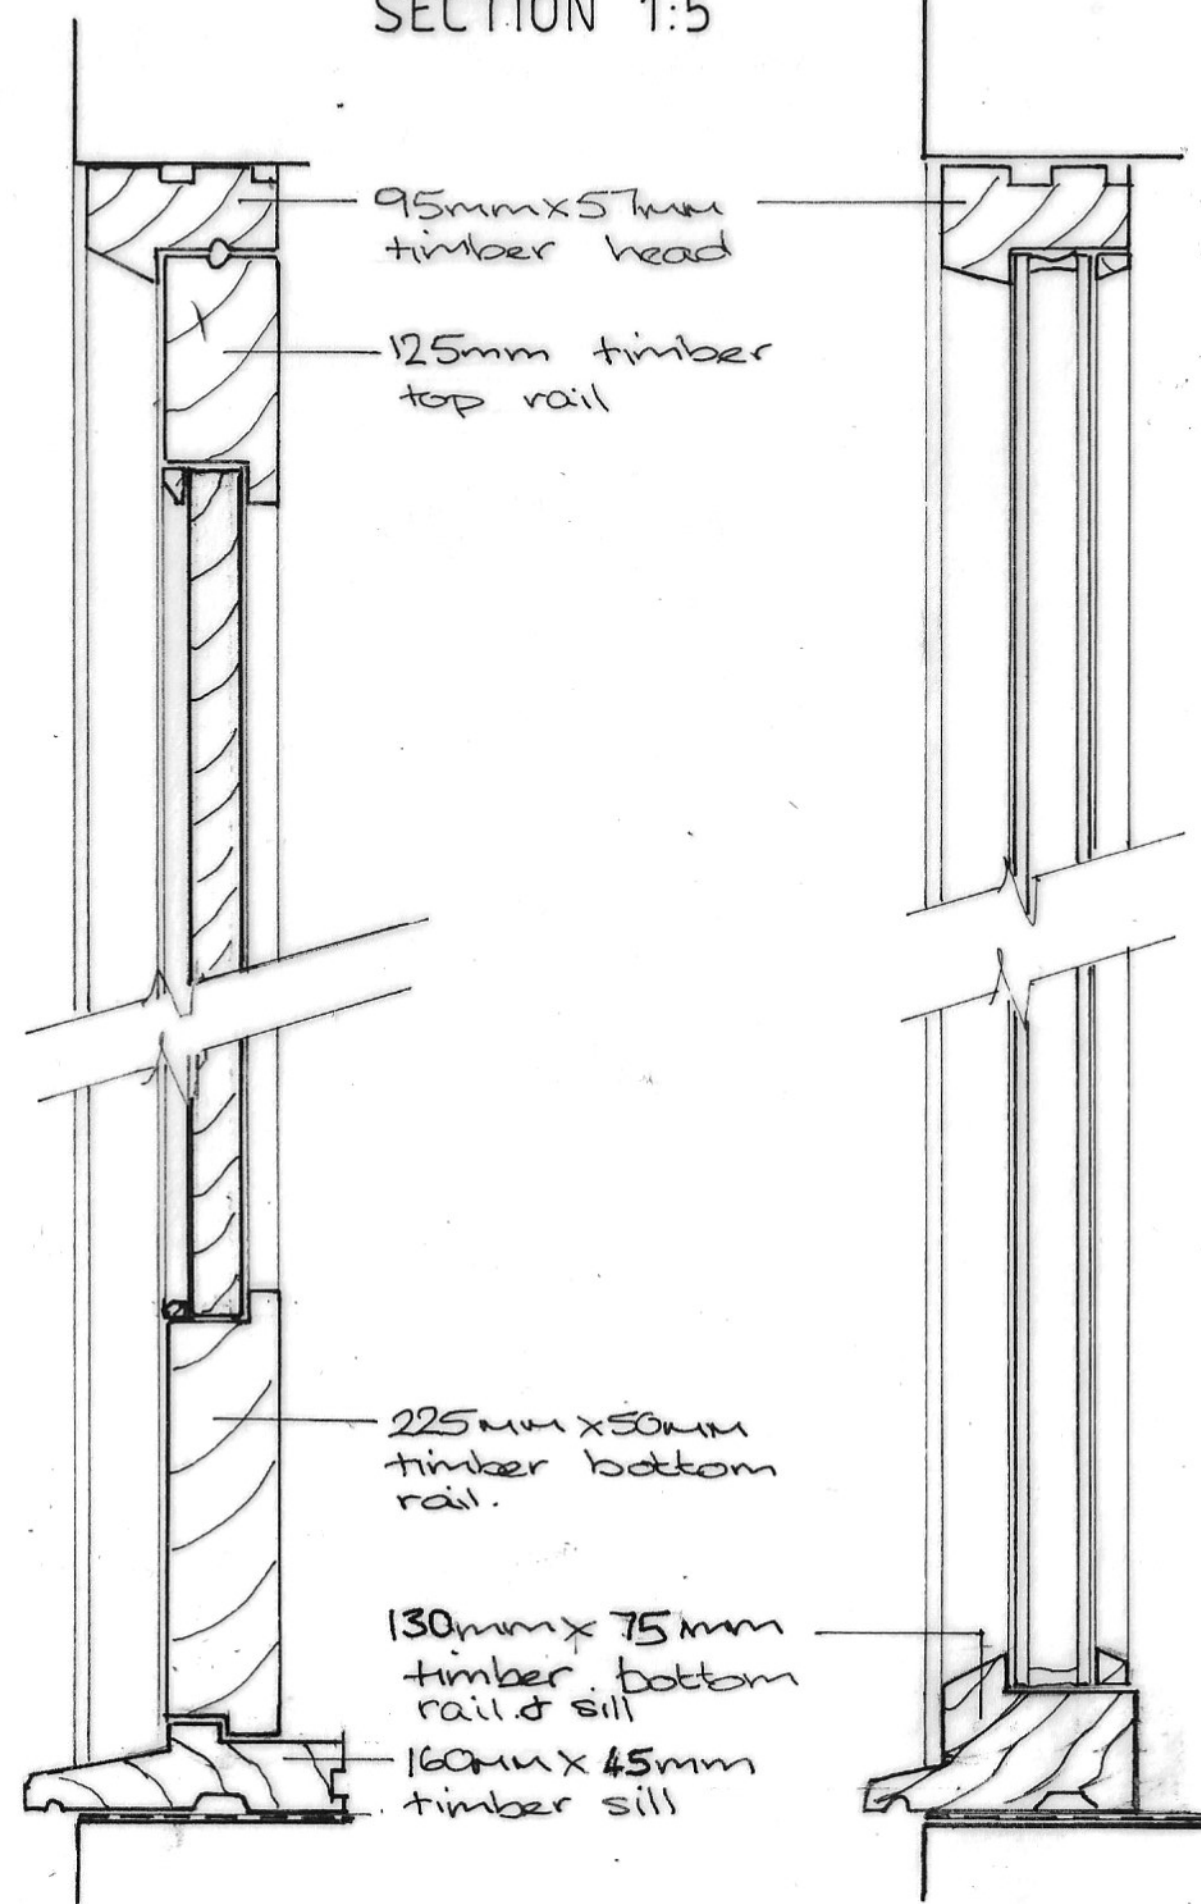

NYMNP

09/11/2023

ELEVATION 1:20

Proposed Additions & Alterations to North Moor Cottage East, North Moor, Wykeham, Scarborough

Window Detail

| | | | |
|--------|-------------|---------|-------|
| Date: | Oct 23 | Job No. | 23/08 |
| Drawn: | VW | Drg No. | 04 |
| Scale: | 1: 5 & 1:20 | Rev. | |

Victoria Wharton
Architectural Design
7 Red Scar Lane
Scarborough
YO12 5RH

PLAN 1:5

SECTION 1:5

ELEVATION 1:20

NYMNPA
09/11/2023

Proposed Additions & Alterations to
North Moor Cottage East, North Moor,
Wykeham, Scarborough

Door Detail

| | | | |
|--------|------------|---------|-------|
| Date: | Oct 23 | Job No. | 23/08 |
| Drawn: | VW | Drg No. | 05 |
| Scale: | 1:5 & 1:20 | Rev. | |

Victoria Wharton
Architectural Design
7 Red Scar Lane
Scarborough
YO12 5RH