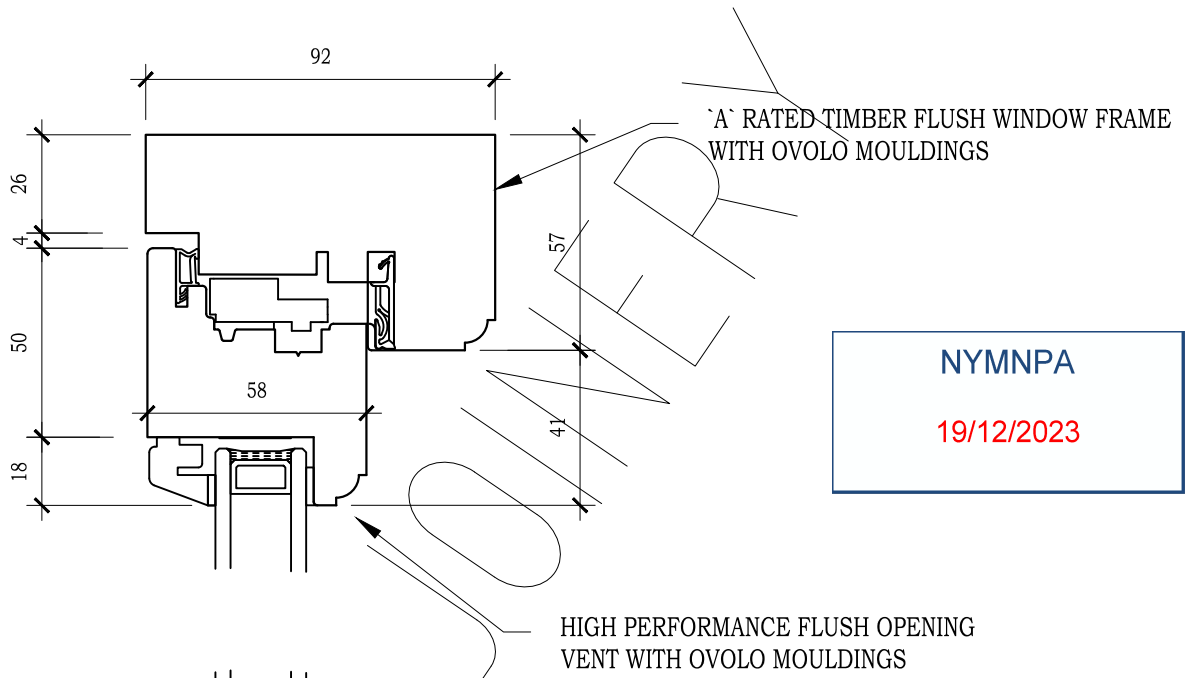

www.jhallamjoinery.co.uk

DETAILS FOR 'A' RATED TIMBER FLUSH WINDOW

NYMNP
 19/12/2023

HORIZONTAL SECTION - SCALE 1:5

TOP HUNG CASEMENT WITH
 GLAZING BEAD

OVOLO MOULDINGS

24mm DOUBLE GLAZING UNITS

OVOLO MOULDINGS