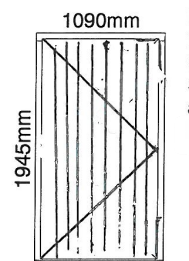

Window - (DINING W - 2)

A RATED CASEMENT
FLUSH DOUBLE REBATE CASEMENTWITH OVOLO MOULDING
STANDARD FURNITURE
accoya
Planitherm Total +, Argon, SS, Clear, +Geo bars, 4/16/4

Item (sizes) Description

Window - (UTILITY W- 3)

Window - (KIT W- 5)

A RATED CASEMENT
 FLUSH DOUBLE REBATE CASEMENTWITH OVOLO MOULDING
 STANDARD FURNITURE
 accoya
 Planitherm Total +, Argon, SS, Clear, 4/16/4

Window - (BED W- 6)

A RATED CASEMENT
 FLUSH DOUBLE REBATE CASEMENTWITH OVOLO MOULDING
 STANDARD FURNITURE
 accoya
 Planitherm Total +, Tough, Argon, SS, Clear, 4/16/4

Door - (D 1-LIVING)

FLUSH DOOR AND FRAME
 Standard Door 58mm thick + Frame
 STANDARD FURNITURE BLACK
 accova

Door - (D 2-UTILITY)

FLUSH DOOR AND FRAME
 Standard Door 58mm thick + Frame
 STANDARD FURNITURE BLACK
 accova

Item (sizes) Description

Door & Frame - (D-3 KIT)

STANDARD CILL & THRESHOLD - DOOR AND FRAME

Standard door 58mm thick

STANDARD FURNITURE BLACK

accoya

Planitherm Total +, Tough, Argon, SS, Clear, 4/16/4

NOTES: