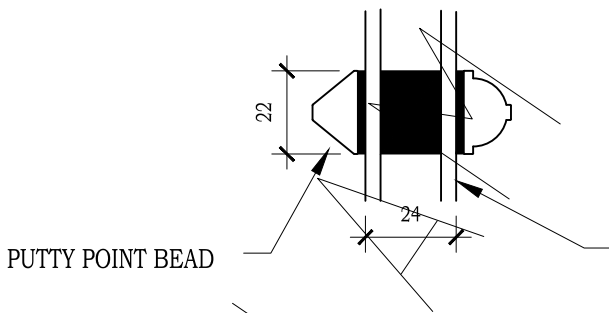

www.jhallamjoinery.co.uk

DETAILS FOR 'A' RATED TIMBER FLUSH WINDOW

NYMNP
 19/12/2023

HORIZONTAL SECTION - SCALE 1:5

TOP HUNG CASEMENT WITH
 GLAZING BEAD

OVOLO MOULDINGS

24mm DOUBLE GLAZING UNITS

OVOLO MOULDINGS