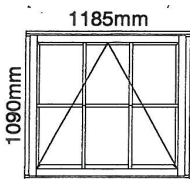

Window - (DINING W - 2)

A RATED CASEMENT
FLUSH DOUBLE REBATE CASEMENTWITH OVOLO MOULDING
STANDARD FURNITURE
accoya
Planitherm Total +, Argon, SS, Clear, +Geo bars, 4/16/4

Item (sizes) Description

Window - (UTILITY W- 3)