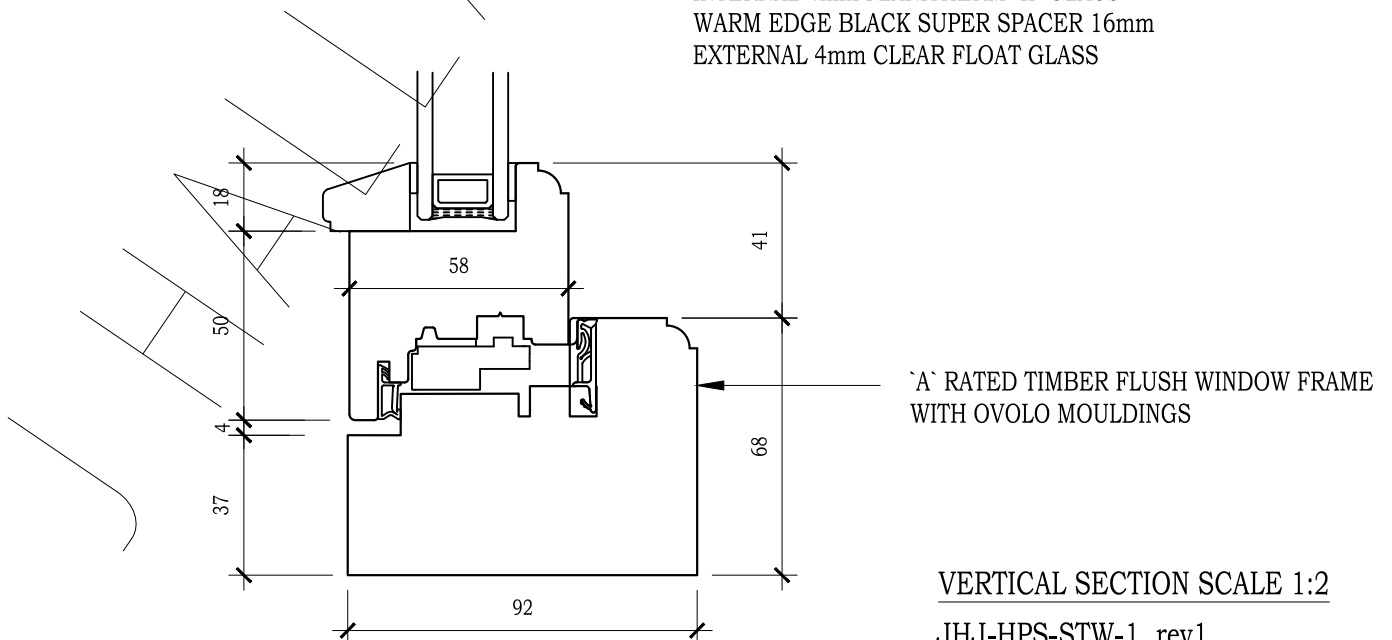

J. HALLAM JOINERY

Store Adjacent to Kirkdale, Egton, Whitby, North Yorkshire. YO21 1UT

www.jhallamjoinery.co.uk

DETAILS FOR 'A' RATED TIMBER FLUSH WINDOW