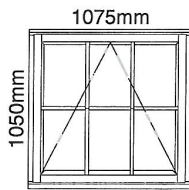

TEBB

MANUFACTURE - SUPPLY ONLY
FACTORY FINISHED - GREY
FACTORY GLAZED
STANDARD FURNITURE

Item (sizes) Description

Window - (LOUNGE W - 1)

A RATED CASEMENT
FLUSH DOUBLE REBATE CASEMENTWITH OVOLO MOULDING
STANDARD FURNITURE
accoya
Planitherm Total +, Argon, SS, Clear, +Geo bars, 4/16/4

Window - (DINING W - 2)

A RATED CASEMENT
FLUSH DOUBLE REBATE CASEMENTWITH OVOLO MOULDING
STANDARD FURNITURE
accoya
Planitherm Total +, Argon, SS, Clear, +Geo bars, 4/16/4

Item (sizes) Description

Window - (UTILITY W- 3)