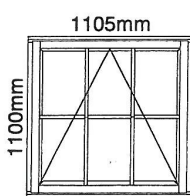

J. HALLAM JOINERY

Store Adjacent to Kirkdale, Egton, Whitby, North Yorkshire. YO21 1UT

www.jhallamjoinery.co.uk

NYMNPA

19/12/2023

DANNY TEBB

QUOTATION

Reference   TEBB
Quotation Number   690
Date of Quotation   15 December 2023
Validity   30 days

TEBB

MANUFACTURE - SUPPLY ONLY
FACTORY FINISHED - GREY
FACTORY GLAZED
STANDARD FURNITURE

Item (sizes)   Description

Window - (LOUNGE W - 1)

A RATED CASEMENT
FLUSH DOUBLE REBATE CASEMENTWITH OVOLO MOULDING
STANDARD FURNITURE
accoya
Planitherm Total +, Argon, SS, Clear, +Geo bars, 4/16/4