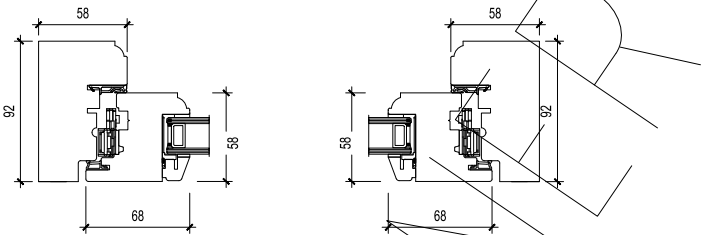

www.jhallamjoinery.co.uk

DETAILS FOR 'A' RATED TIMBER FLUSH WINDOW

NYMNP
 19/12/2023

HORIZONTAL SECTION - SCALE 1:5

TOP HUNG CASEMENT WITH
 GLAZING BEAD

OVOLO MOULDINGS

24mm DOUBLE GLAZING UNITS

OVOLO MOULDINGS