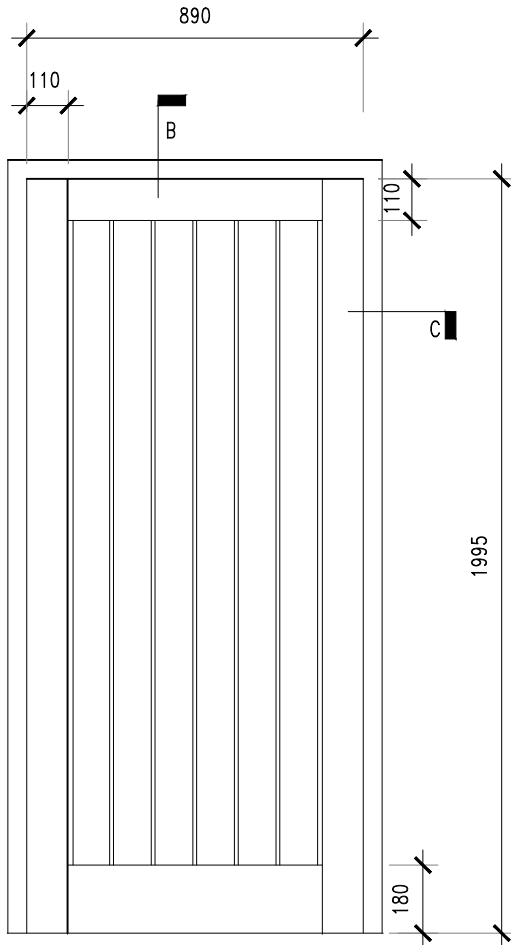

D-1 ELEVATION FROM OUTSIDE 1:20