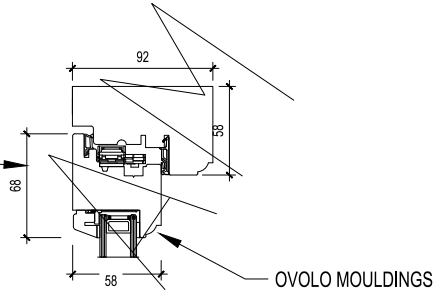

www.jhallamjoinery.co.uk

DETAILS FOR 'A' RATED TIMBER FLUSH WINDOW

NYMNP
 19/12/2023

HORIZONTAL SECTION - SCALE 1:5

TOP HUNG CASEMENT WITH
 GLAZING BEAD

OVOLO MOULDINGS

24mm DOUBLE GLAZING UNITS

OVOLO MOULDINGS