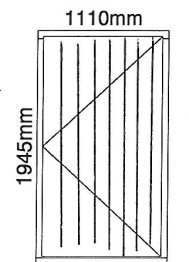

Window - (DINING W - 2)

A RATED CASEMENT
FLUSH DOUBLE REBATE CASEMENTWITH OVOLO MOULDING
STANDARD FURNITURE
accoya
Planitherm Total +, Argon, SS, Clear, +Geo bars, 4/16/4

Item (sizes) Description

Window - (UTILITY W- 3)

A RATED CASEMENT
 FLUSH DOUBLE REBATE CASEMENTWITH OVOLO MOULDING
 STANDARD FURNITURE
 accoya
 Planitherm Total +, Argon, SS, Clear, +Geo bars, 4/16/4

Window - (BATH W- 4)

A RATED CASEMENT
 FLUSH DOUBLE REBATE CASEMENTWITH OVOLO MOULDING
 STANDARD FURNITURE
 accoya
 Planitherm Total +, Argon, SS, Clear, +Geo bars, 4/16/4

Window - (KIT W- 5)

A RATED CASEMENT
 FLUSH DOUBLE REBATE CASEMENTWITH OVOLO MOULDING
 STANDARD FURNITURE
 accoya
 Planitherm Total +, Argon, SS, Clear, 4/16/4

Window - (BED W- 6)

A RATED CASEMENT
 FLUSH DOUBLE REBATE CASEMENTWITH OVOLO MOULDING
 STANDARD FURNITURE
 accoya
 Planitherm Total +, Tough, Argon, SS, Clear, 4/16/4

www.jhallamjoinery.co.uk

HORIZONTAL SECTION SCALE 1:20

HORIZONTAL SECTION SCALE 1:5

HORIZONTAL SECTION SCALE 1:2

DETAIL OF STANDARD DOOR & FRAME

JHJ-STD-SDR-11

Rev 0