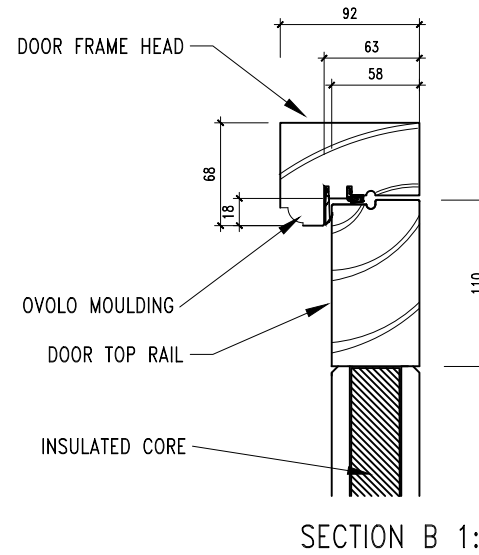

www.jhallamjoinery.co.uk

DETAILS FOR 'A' RATED TIMBER FLUSH WINDOW

NYMNP
 19/12/2023

HORIZONTAL SECTION - SCALE 1:5

TOP HUNG CASEMENT WITH
 GLAZING BEAD

OVOLO MOULDINGS

24mm DOUBLE GLAZING UNITS

OVOLO MOULDINGS

VERTICAL SECTION - SCALE 1:5

WINDOW DETAILS - 'A' RATED CASEMENT - HERITAGE RANGE

DETAIL SECTIONS - SCALE 1:5

JHJ-LOH-ARD-01 rev 1

D-1 ELEVATION FROM OUTSIDE 1:20

SECTION B 1:5

SECTION C 1:5

NYMNP A

19/12/2023

ELEVATION AND DETAILS OF PROPOSED DOUBLE BOARDED INSULATED DOOR
SCALE 1:20&1:5 (@ A4)

JHJ-LOH-DDE-01 rev 0

J. HALLAM JOINERY

Store Adjacent to Kirkdale, Egton, Whitby, North Yorkshire. YO21 1UT