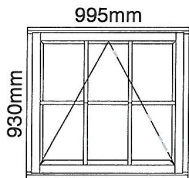

Window - (BATH W- 4)

A RATED CASEMENT
FLUSH DOUBLE REBATE CASEMENTWITH OVOLO MOULDING
STANDARD FURNITURE
accoya
Planitherm Total +, Argon, SS, Clear, +Geo bars, 4/16/4