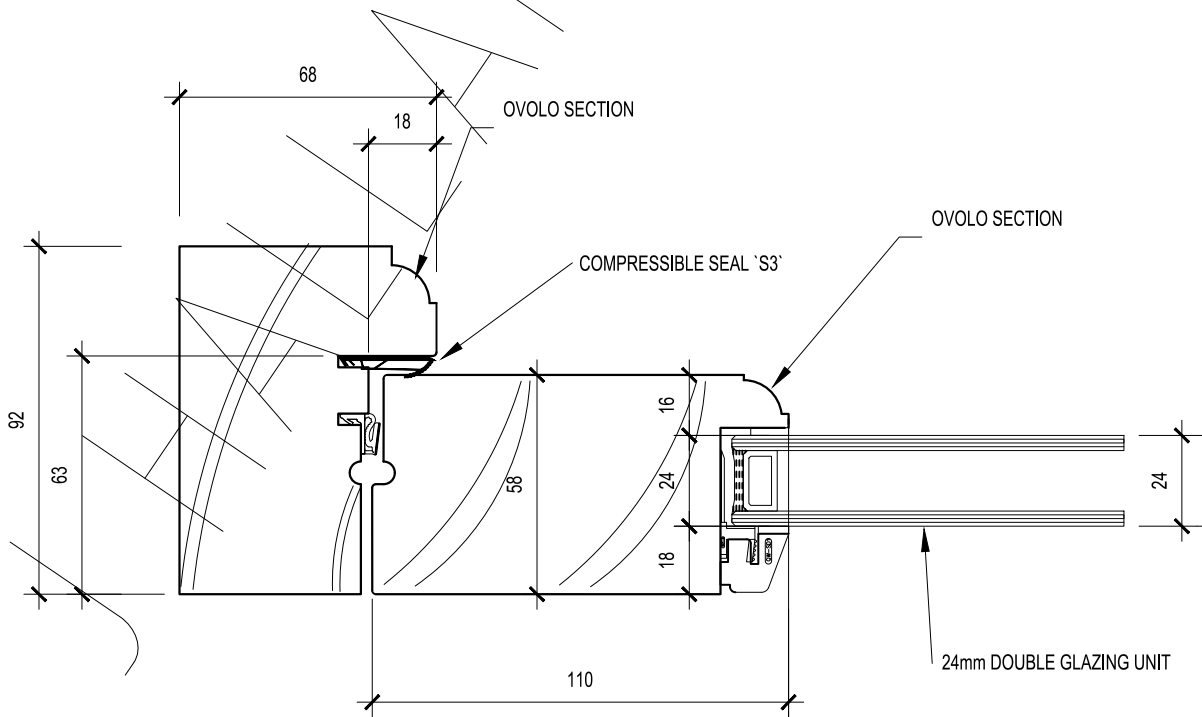

19/12/2023

ELEVATION AND DETAILS OF PROPOSED DOUBLE BOARDED INSULATED DOOR
SCALE 1:20&1:5 (@ A4)

JHJ-LOH-DDE-01 rev 0

J. HALLAM JOINERY

Store Adjacent to Kirkdale, Egton, Whitby, North Yorkshire. YO21 1UT

www.jhallamjoinery.co.uk

HORIZONTAL SECTION SCALE 1:20

HORIZONTAL SECTION SCALE 1:5

HORIZONTAL SECTION SCALE 1:2

DETAIL OF STANDARD DOOR & FRAME

JHJ-STD-SDR-11

Rev 0