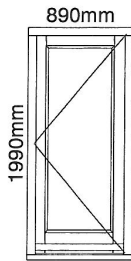

Window - (DINING W - 2)

A RATED CASEMENT
FLUSH DOUBLE REBATE CASEMENTWITH OVOLO MOULDING
STANDARD FURNITURE
accoya
Planitherm Total +, Argon, SS, Clear, +Geo bars, 4/16/4

Item (sizes) Description

Window - (UTILITY W- 3)

Door - (D 1-LIVING)

FLUSH DOOR AND FRAME
 Standard Door 58mm thick + Frame
 STANDARD FURNITURE BLACK
 accova

Door - (D 2-UTILITY)

FLUSH DOOR AND FRAME
 Standard Door 58mm thick + Frame
 STANDARD FURNITURE BLACK
 accova

Item (sizes) Description

Door & Frame - (D-3 KIT)

STANDARD CILL & THRESHOLD - DOOR AND FRAME

Standard door 58mm thick

STANDARD FURNITURE BLACK

accoya

Planitherm Total +, Tough, Argon, SS, Clear, 4/16/4

NOTES:

www.jhallamjoinery.co.uk

HORIZONTAL SECTION SCALE 1:20

HORIZONTAL SECTION SCALE 1:5

HORIZONTAL SECTION SCALE 1:2

DETAIL OF STANDARD DOOR & FRAME

JHJ-STD-SDR-11

Rev 0