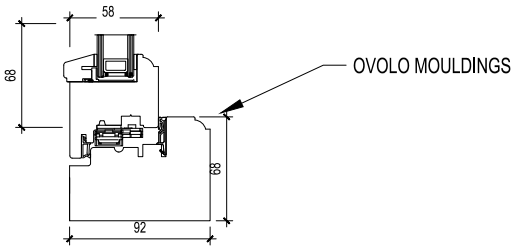

www.jhallamjoinery.co.uk

DETAILS FOR 'A' RATED TIMBER FLUSH WINDOW

NYMNP
 19/12/2023

HORIZONTAL SECTION - SCALE 1:5

TOP HUNG CASEMENT WITH
 GLAZING BEAD

OVOLO MOULDINGS

24mm DOUBLE GLAZING UNITS

OVOLO MOULDINGS