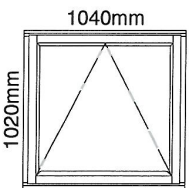

Window - (BED W- 6)

A RATED CASEMENT
FLUSH DOUBLE REBATE CASEMENTWITH OVOLO MOULDING
STANDARD FURNITURE
accoya
Planitherm Total +, Tough, Argon, SS, Clear, 4/16/4