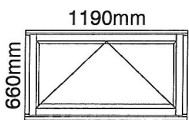

Window - (KIT W- 5)

A RATED CASEMENT
FLUSH DOUBLE REBATE CASEMENTWITH OVOLO MOULDING
STANDARD FURNITURE
accoya
Planitherm Total +, Argon, SS, Clear, 4/16/4