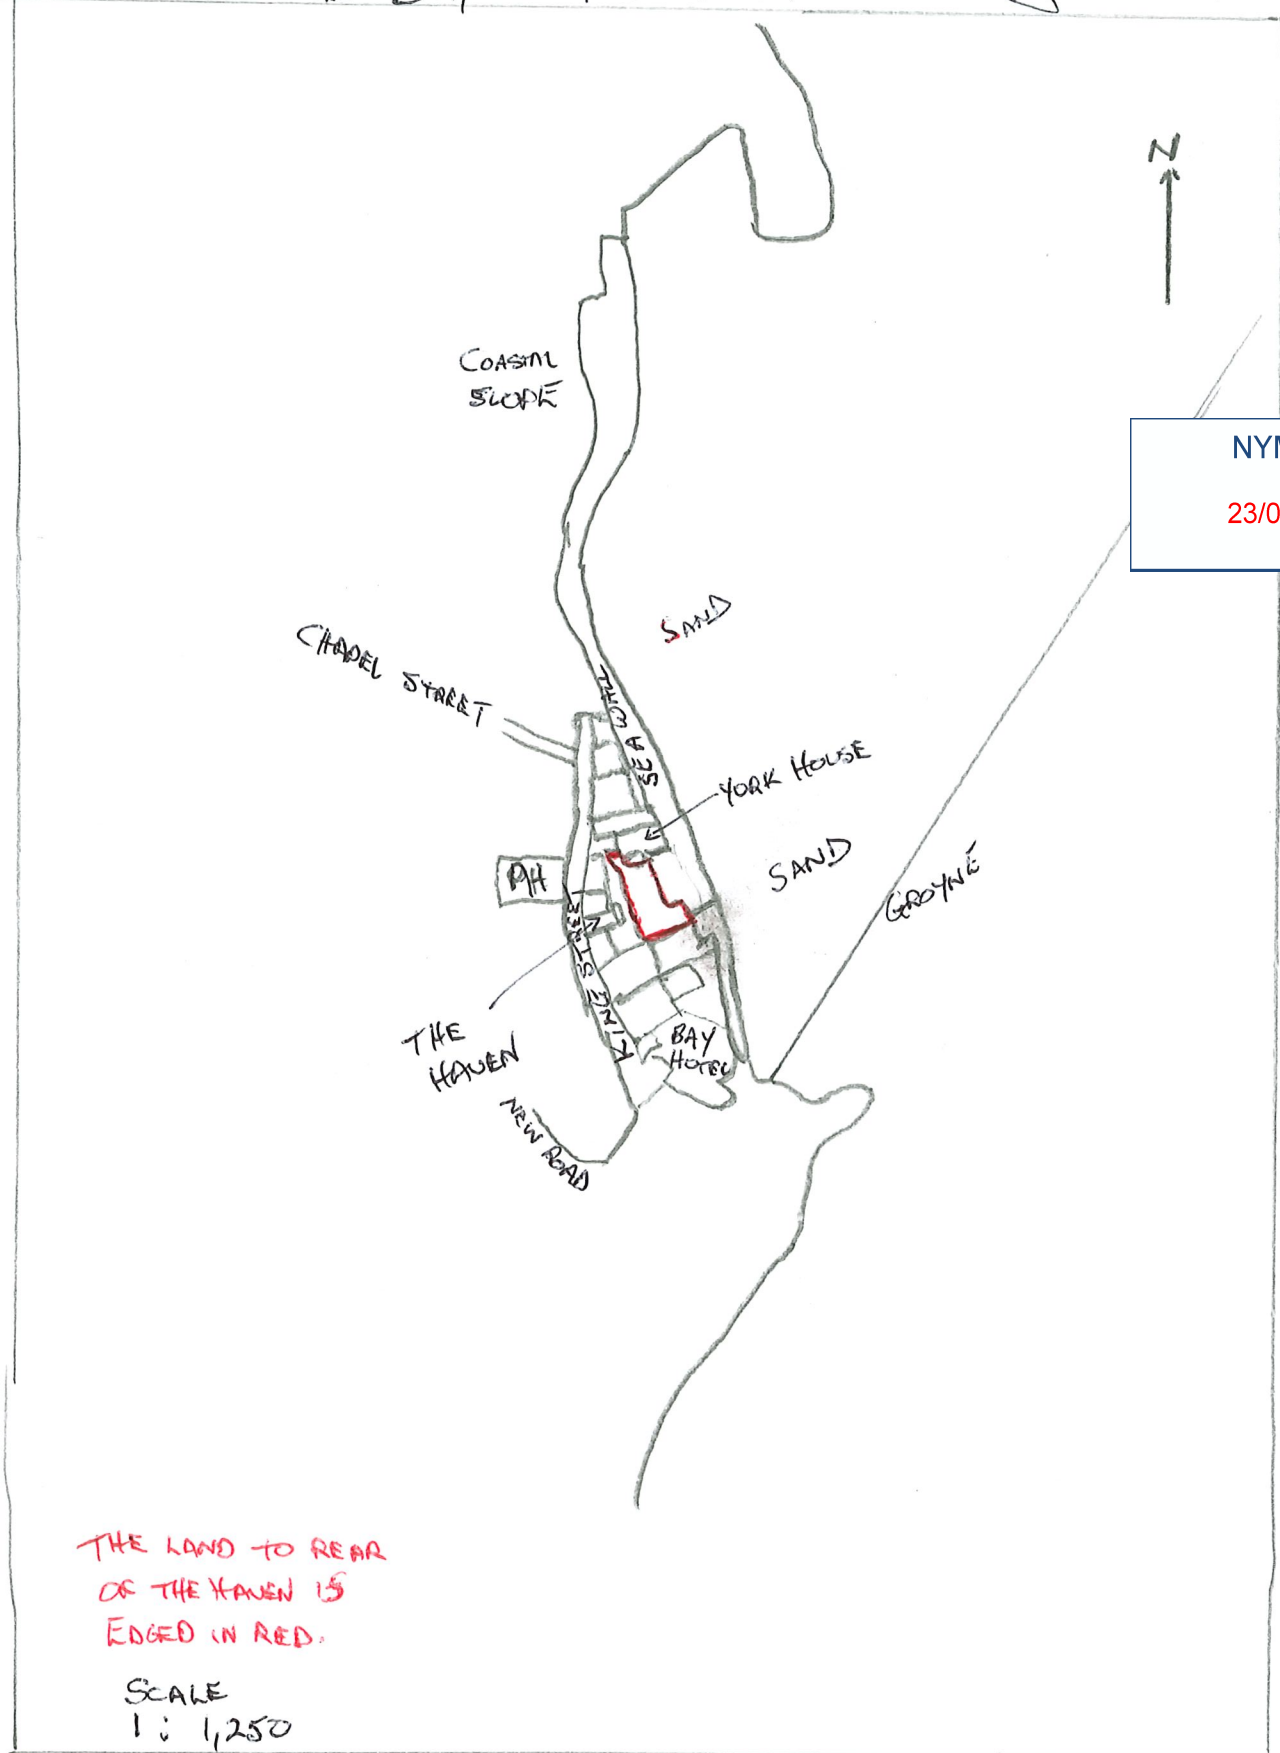

# ROBIN HOODS BAY - KING STREET

ORIGINAL  
SCALE DRAWING  
J. Seemuth 19.1.2024

NYMNP  
23/01/2024

THE LAND TO REAR  
OF THE HAUVEN IS  
EDGED IN RED.

SCALE  
1:1,250