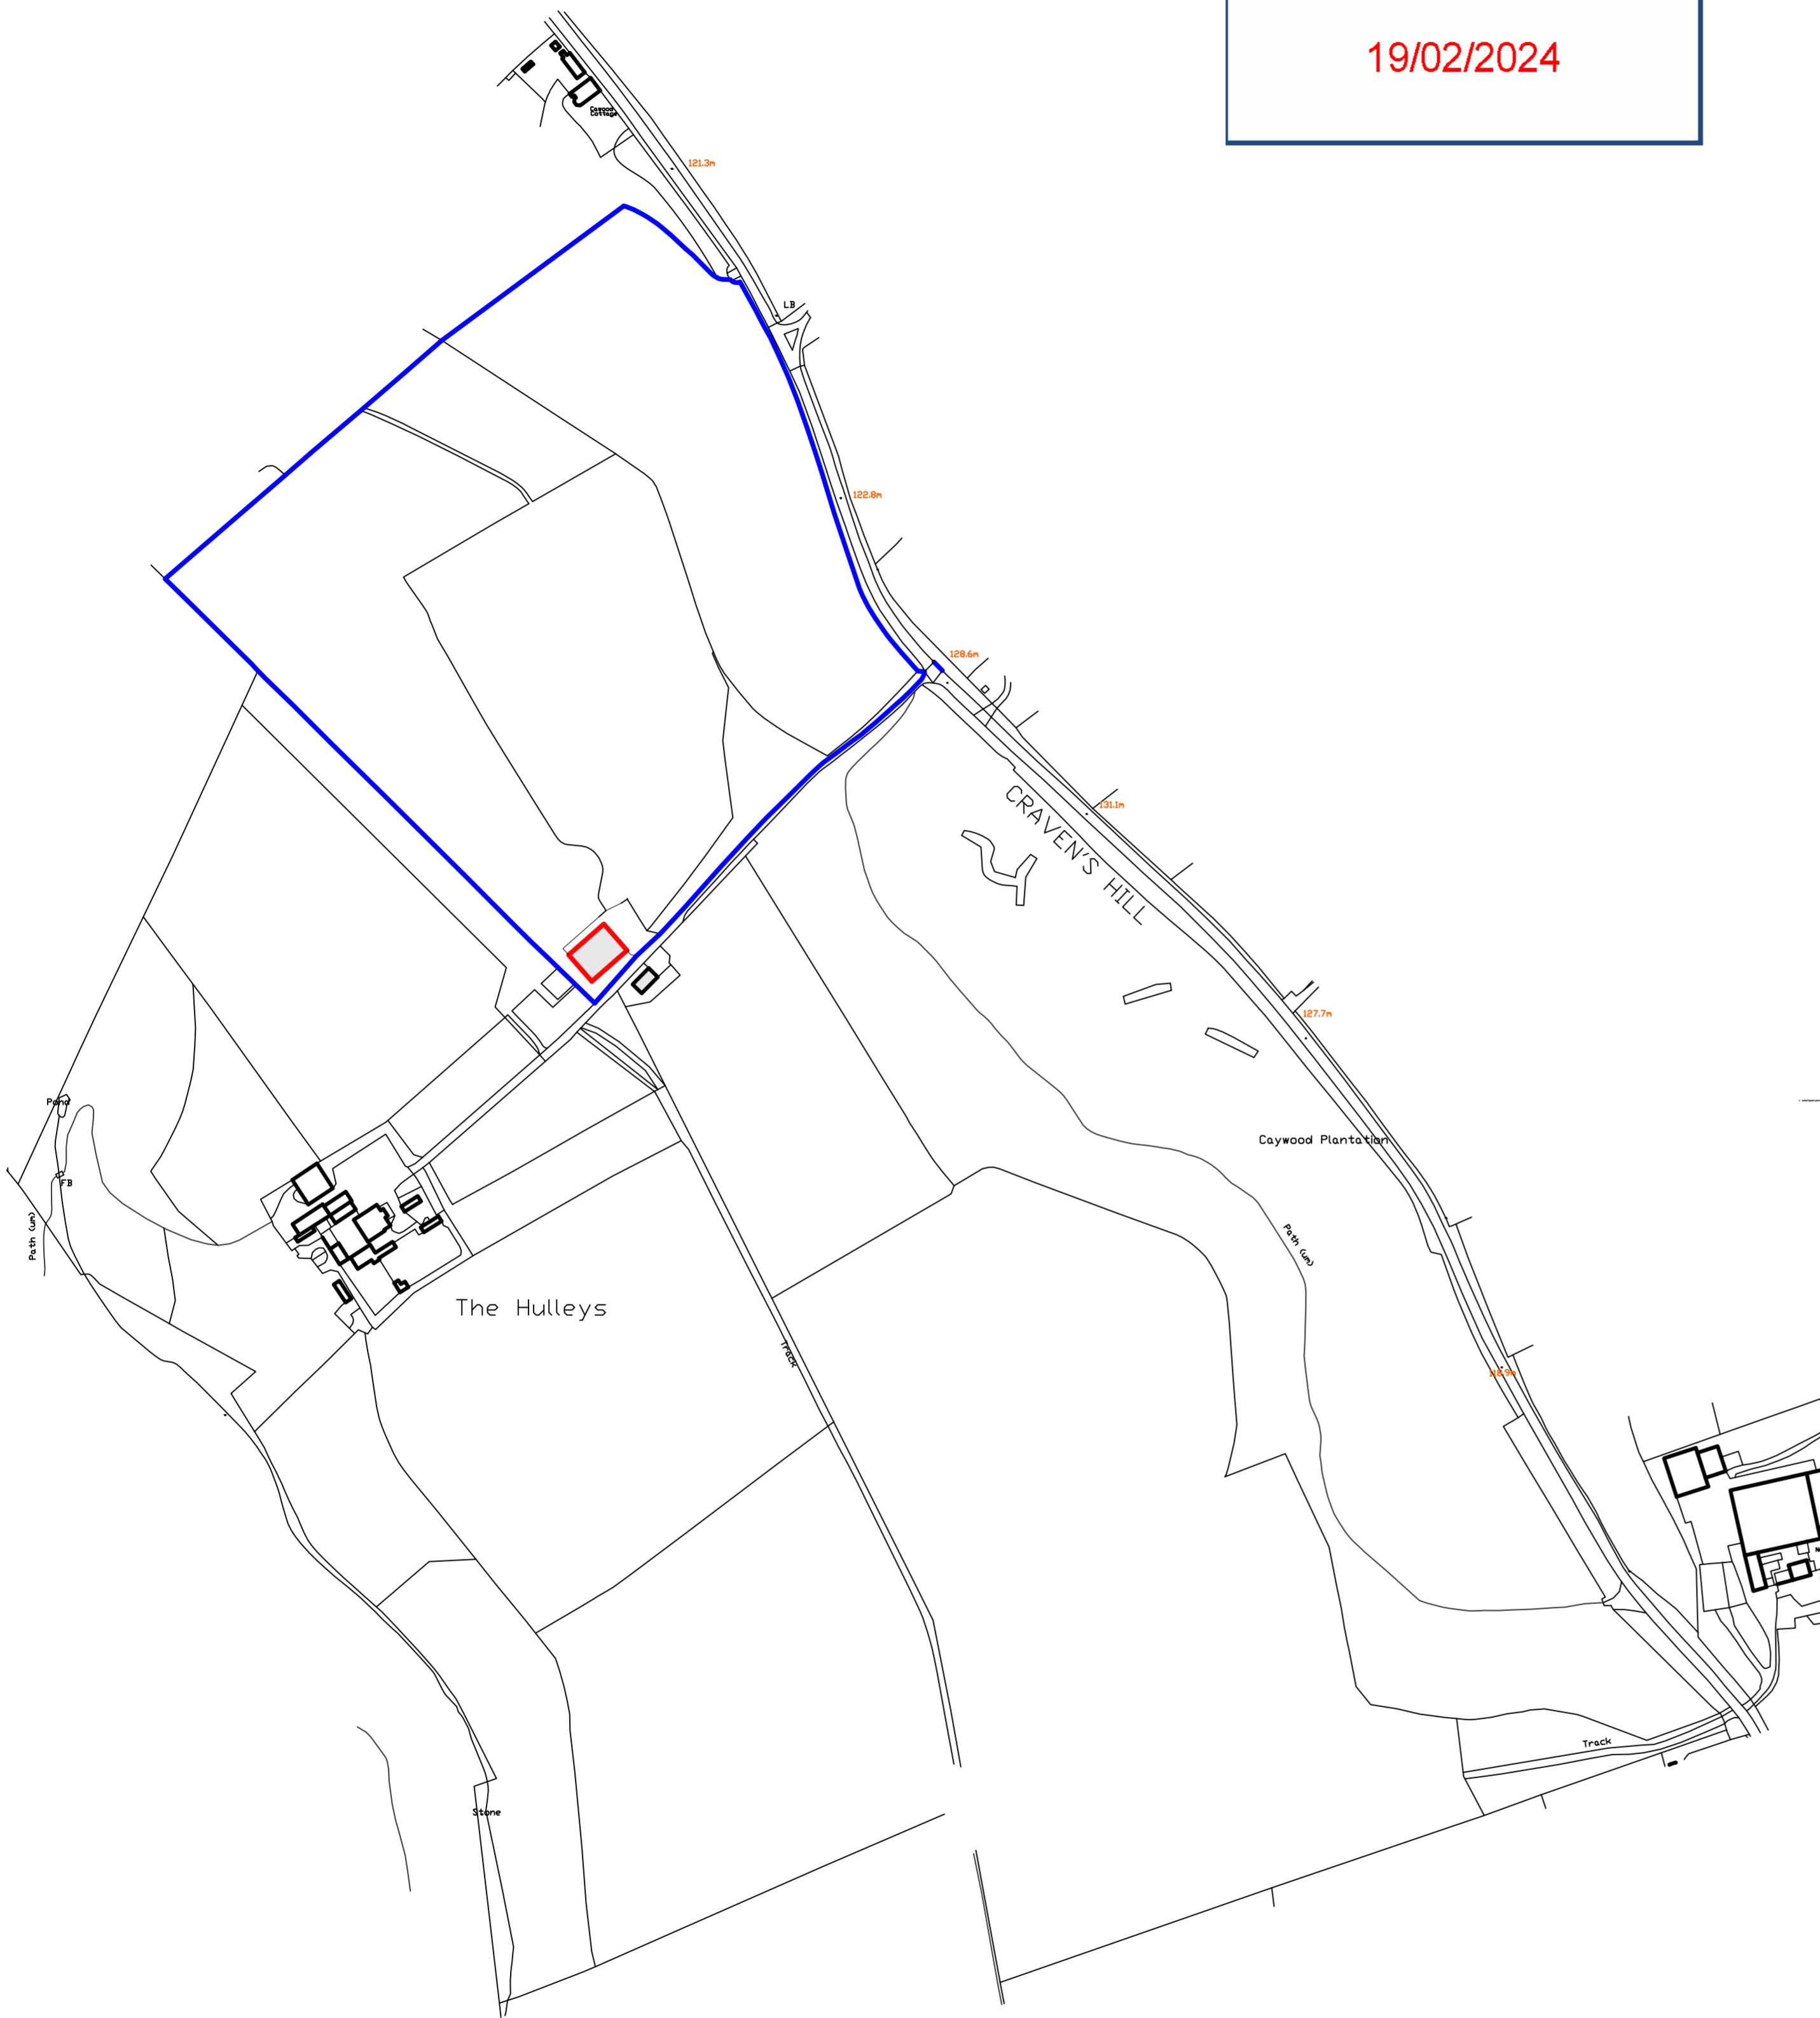

NYMNP
19/02/2024

(c) Crown Copyright and Database Rights 2024 OS 100060020