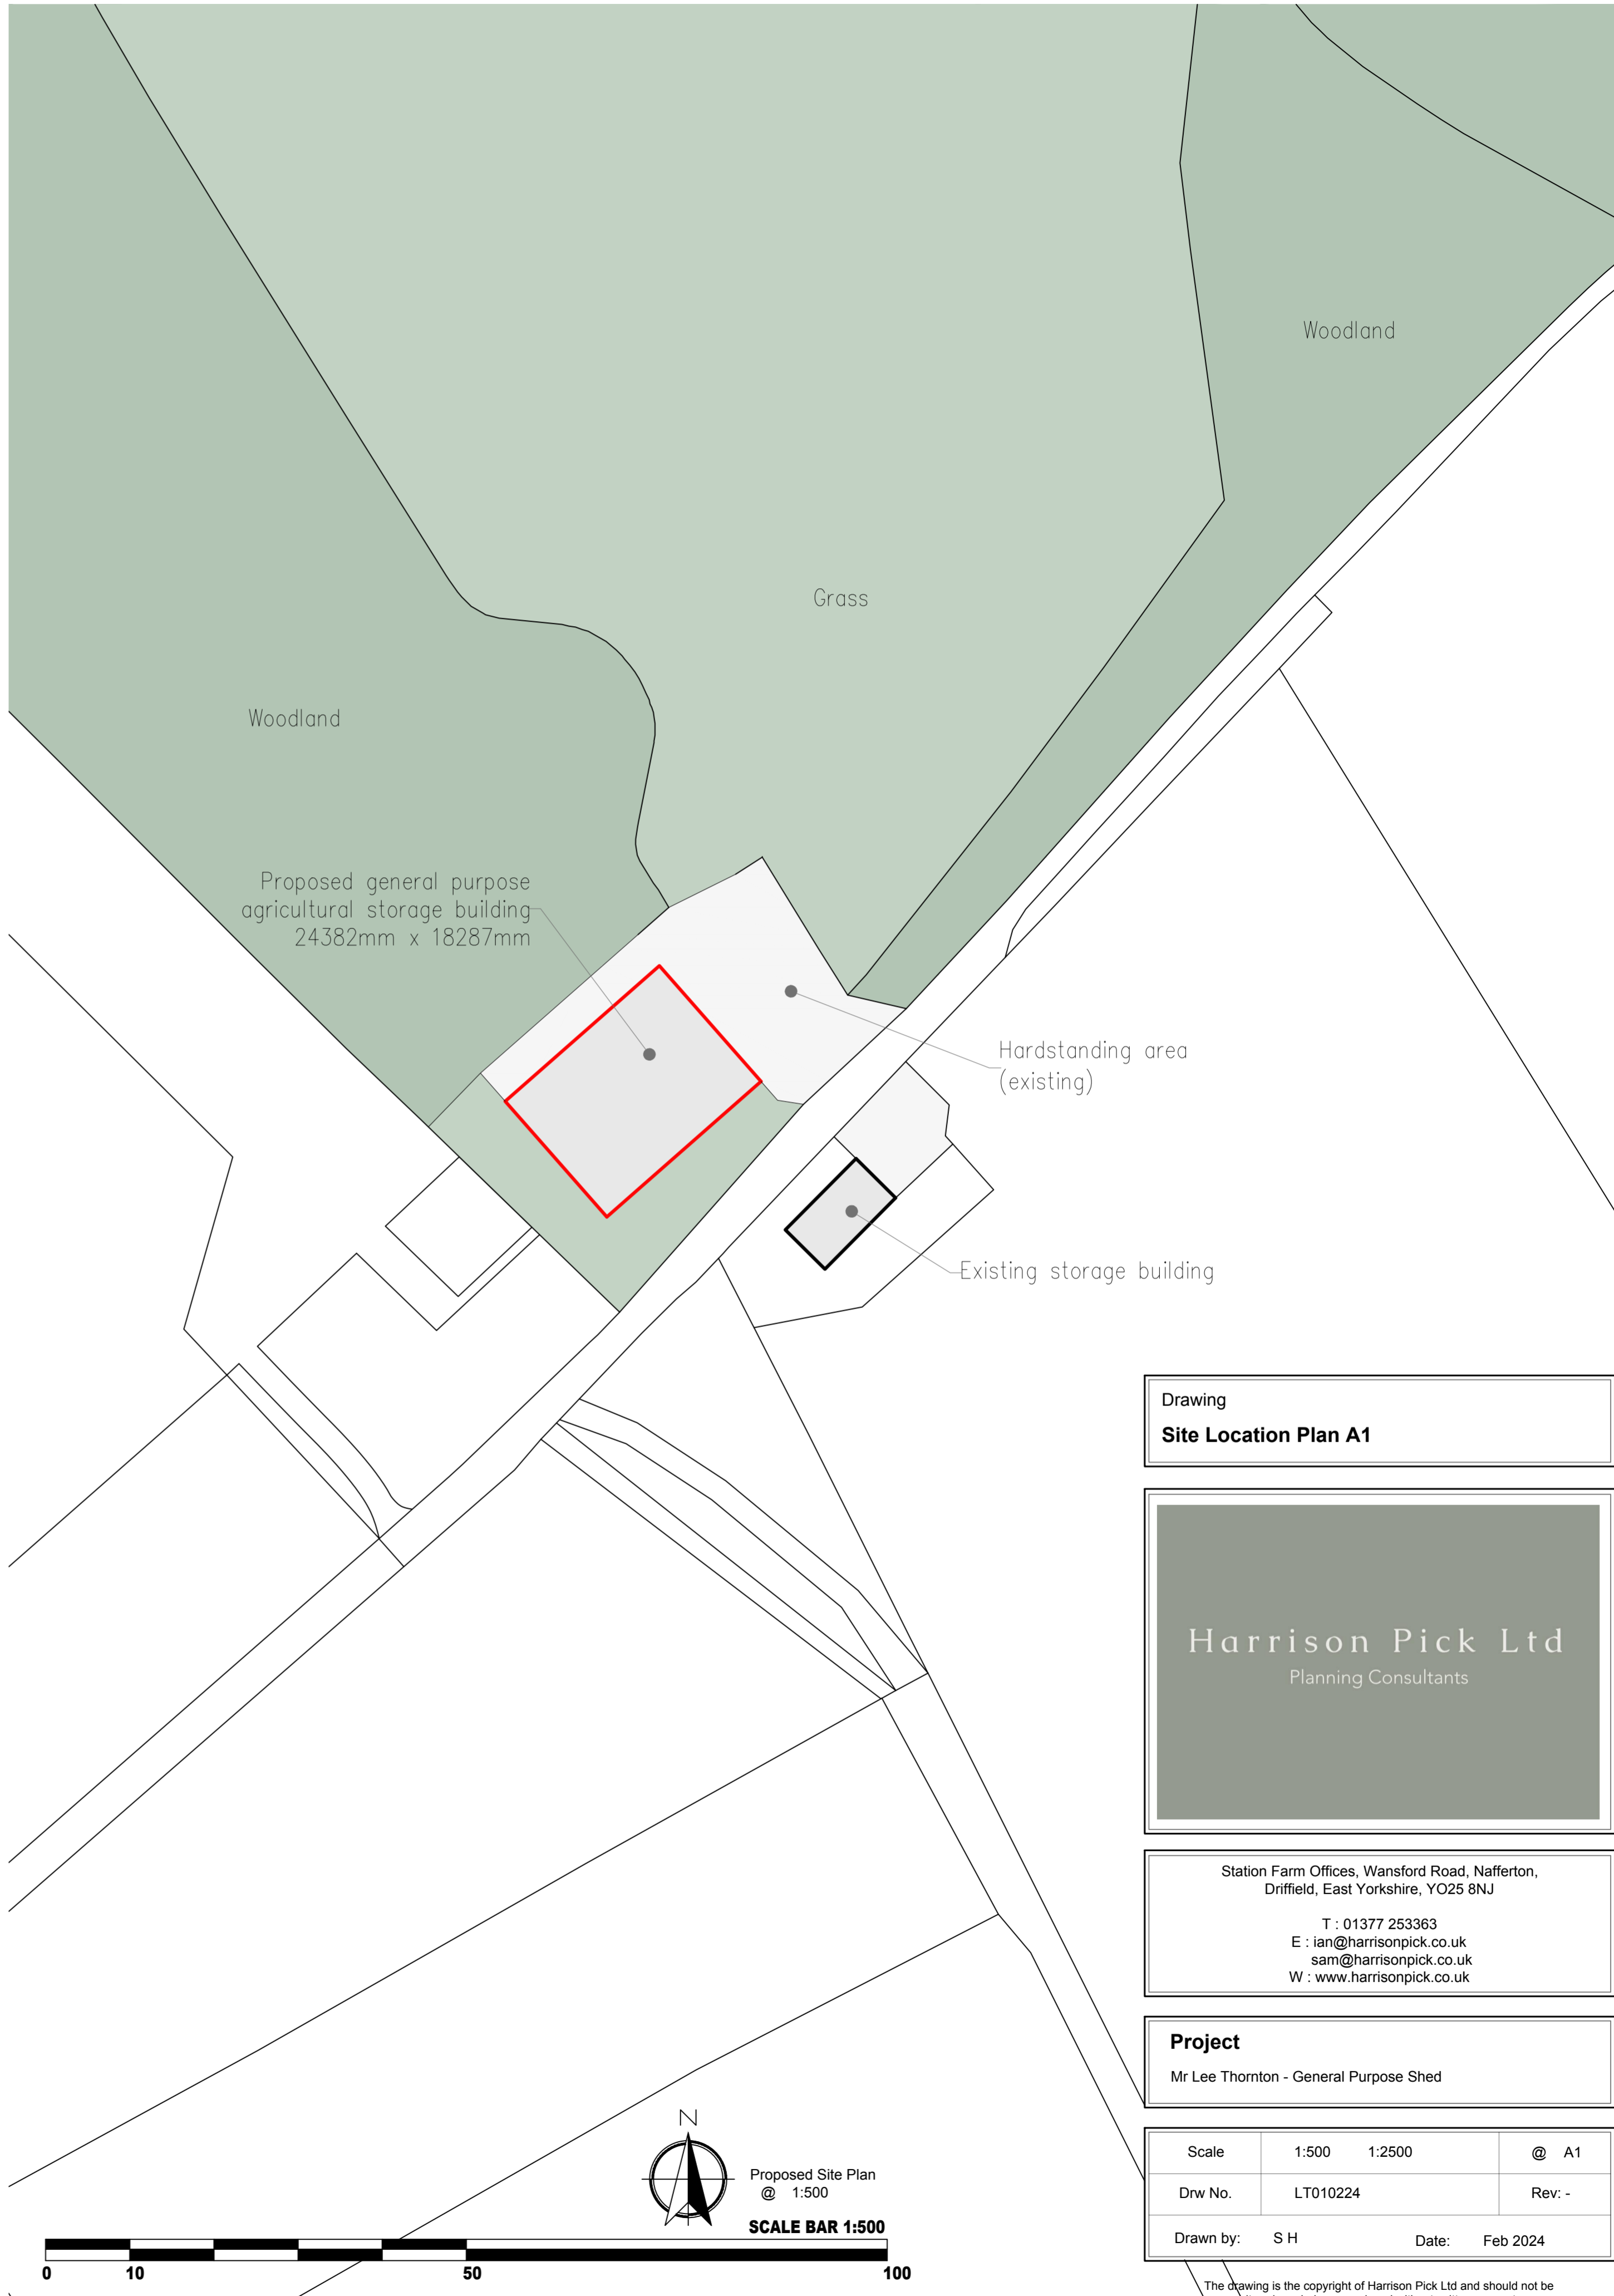

Drawing
Site Location Plan A1

Harrison Pick Ltd
Planning Consultants

Station Farm Offices, Wansford Road, Nafferton,
Driffield, East Yorkshire, YO25 8NJ
T : 01377 253363
E : ian@harrisonpick.co.uk
sam@harrisonpick.co.uk
W : www.harrisonpick.co.uk

Project
Mr Lee Thornton - General Purpose Shed

Scale	1:500	1:2500	@	A1
Drw No.	LT010224		Rev:	-

Drawn by: S H Date: Feb 2024