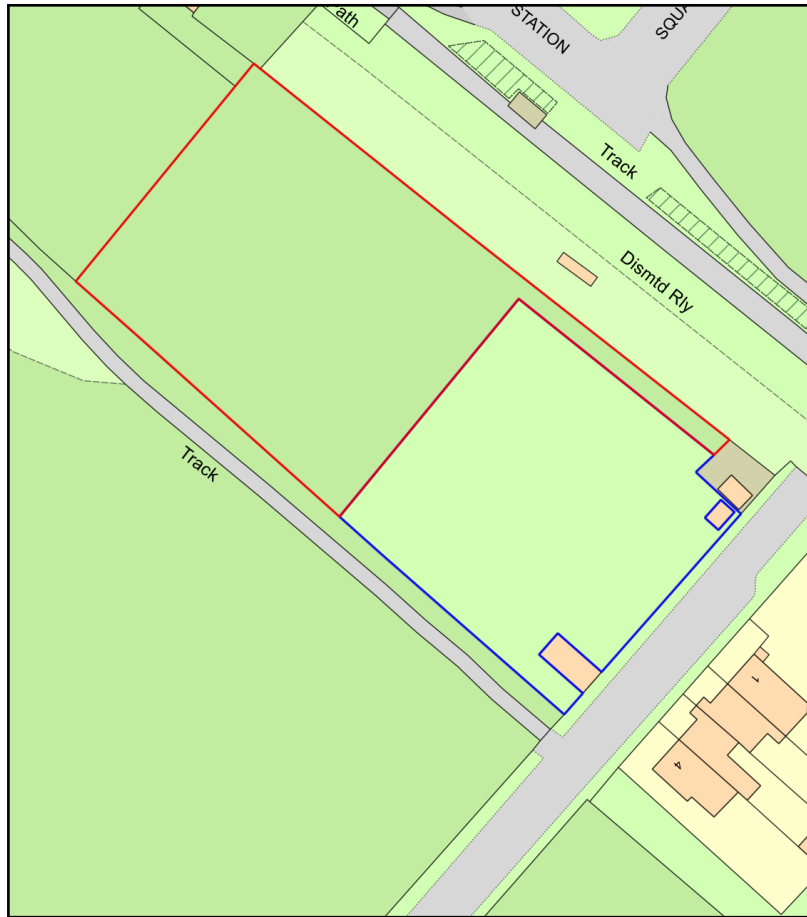

NYMNP
14/03/2024

Wildlife Pond

Plan Produced for: North Yorks National Parks
Date Produced: 06 Mar 2024
Plan Reference Number: TQRQM24066090743119
Scale: 1:1250 @ A4

Wildlife Pond

NYMNPA
14/03/2024

Plan Produced for: North Yorks National Parks

Date Produced: 06 Mar 2024

Plan Reference Number: TQRQM24066091852656

Scale: 1:500 @ A4

Wildlife Pond

Plan Produced for: North Yorks National Parks

Date Produced: 06 Mar 2024

Plan Reference Number: TQRQM24066091852656

Scale: 1:500 @ A4

NYMNP
14/03/2024

Scale - 1cm = 2m
08/03/24