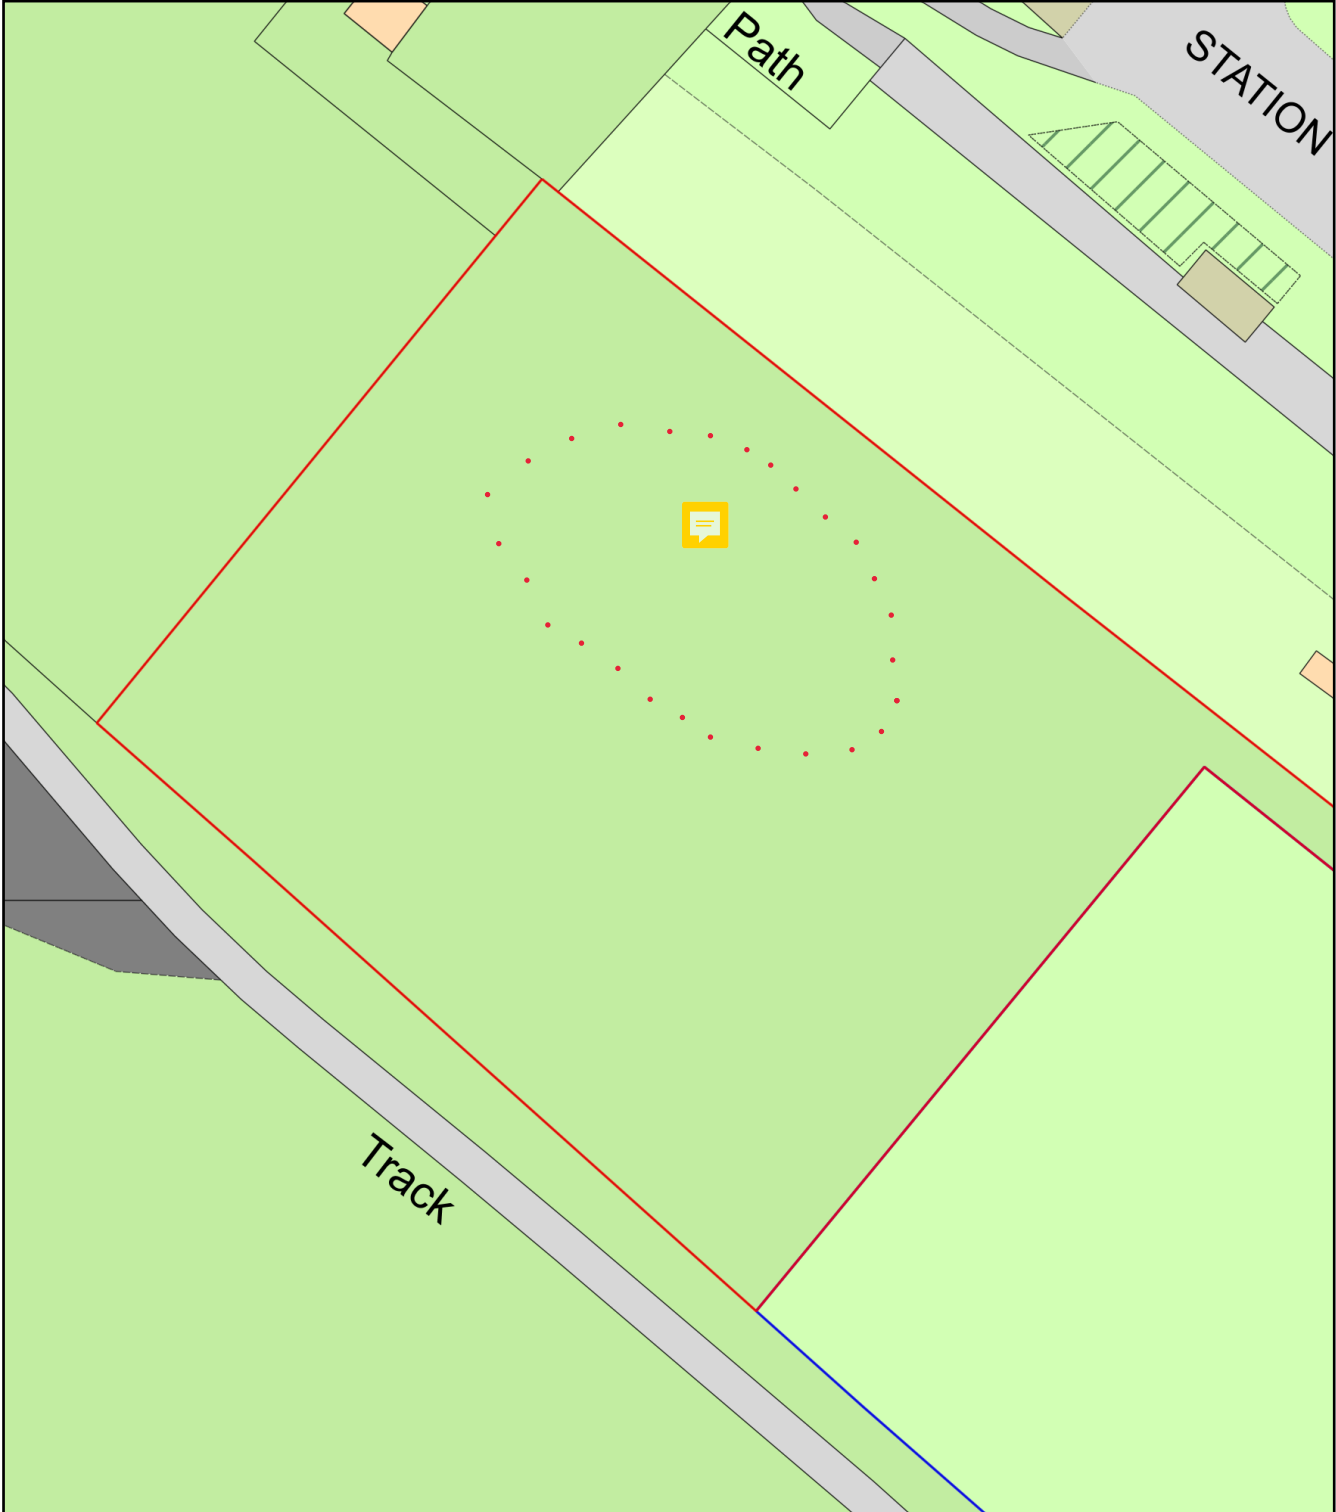

NYMNP
14/03/2024

Wildlife Pond

Plan Produced for: North Yorks National Parks
Date Produced: 06 Mar 2024
Plan Reference Number: TQRQM24066090743119
Scale: 1:1250 @ A4

Wildlife Pond

NYMNPA
14/03/2024

Plan Produced for: North Yorks National Parks

Date Produced: 06 Mar 2024

Plan Reference Number: TQRQM24066091852656

Scale: 1:500 @ A4

Wildlife Pond

Plan Produced for: North Yorks National Parks

Date Produced: 06 Mar 2024

Plan Reference Number: TQRQM24066091852656

Scale: 1:500 @ A4

NYMNP
14/03/2024

Scale - 1cm = 2m
08/03/24