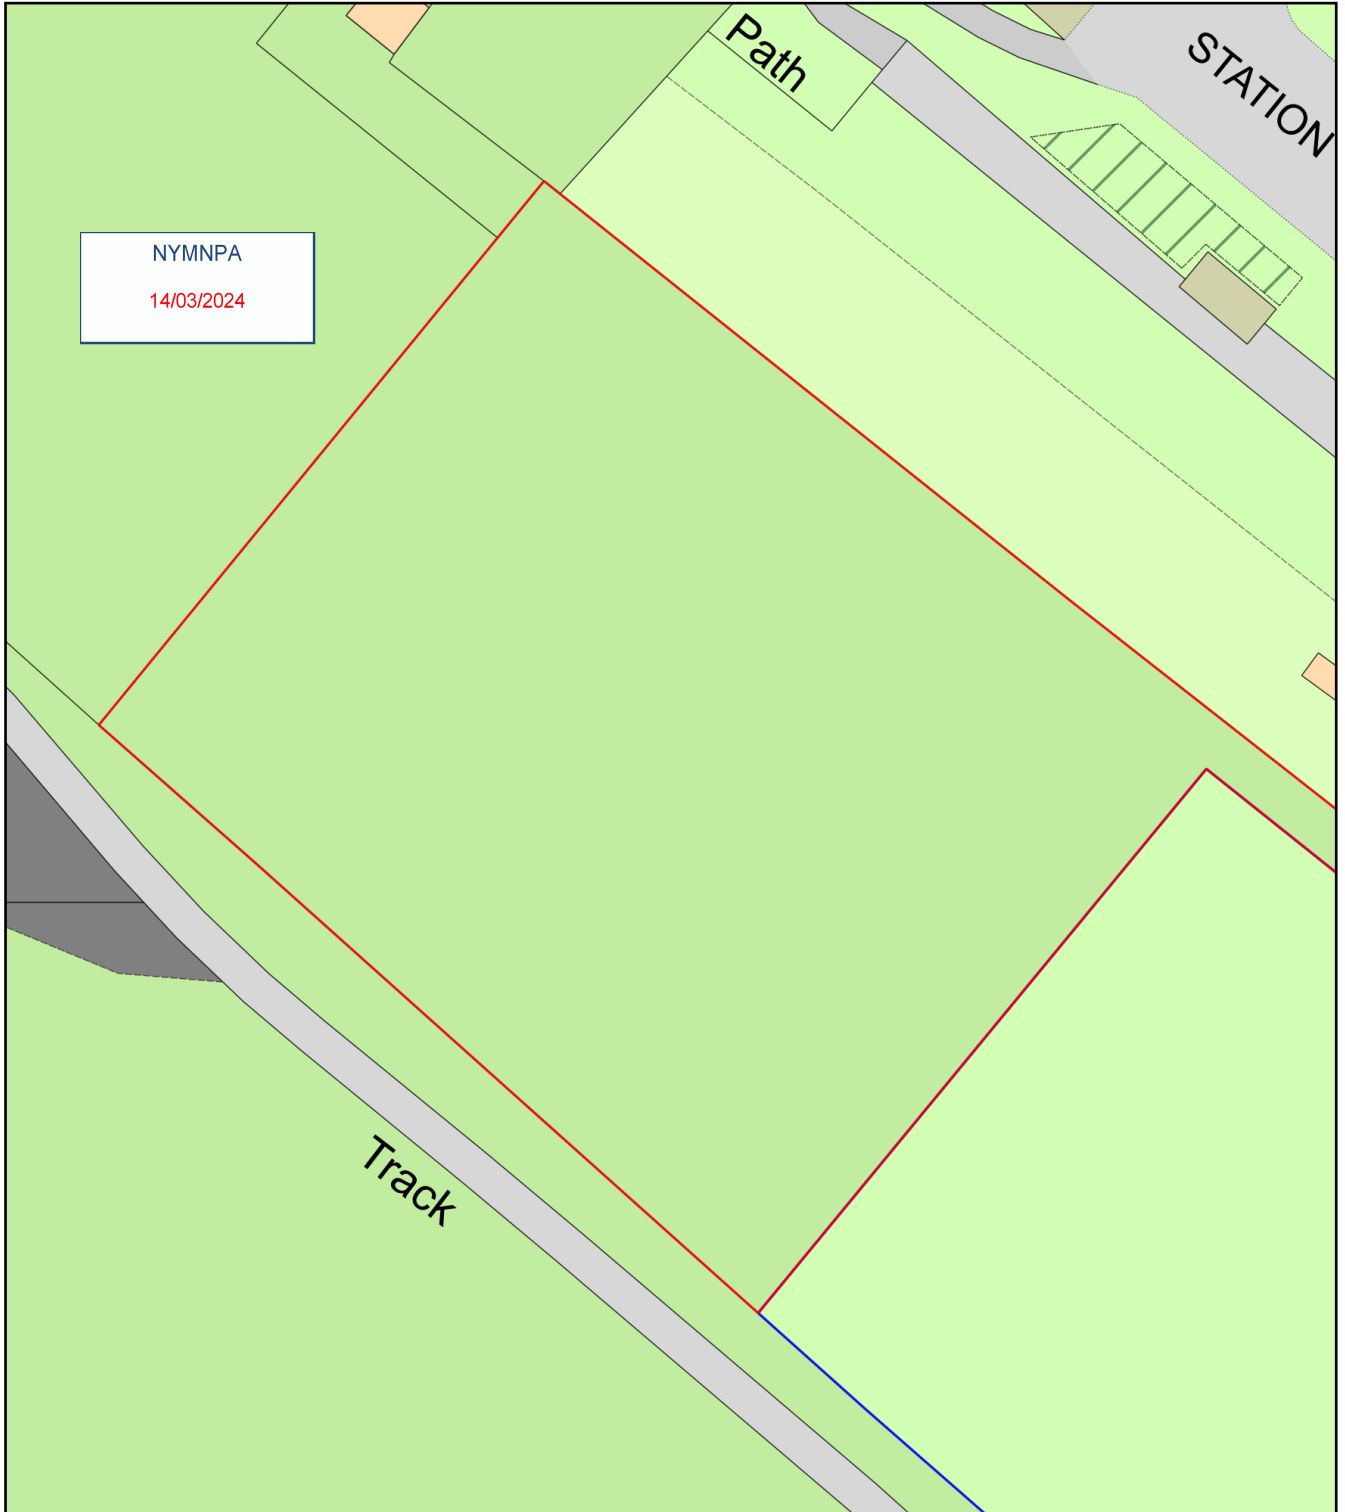

NYMNP
14/03/2024

Wildlife Pond

Plan Produced for: North Yorks National Parks
Date Produced: 06 Mar 2024
Plan Reference Number: TQRQM24066090743119
Scale: 1:1250 @ A4

Wildlife Pond

NYMNPA
14/03/2024

Plan Produced for: North Yorks National Parks

Date Produced: 06 Mar 2024

Plan Reference Number: TQRQM24066091852656

Scale: 1:500 @ A4

Wildlife Pond

Plan Produced for: North Yorks National Parks

Date Produced: 06 Mar 2024

Plan Reference Number: TQRQM24066091852656

Scale: 1:500 @ A4

NYMNP
14/03/2024

Scale - 1cm = 2m
08/03/24