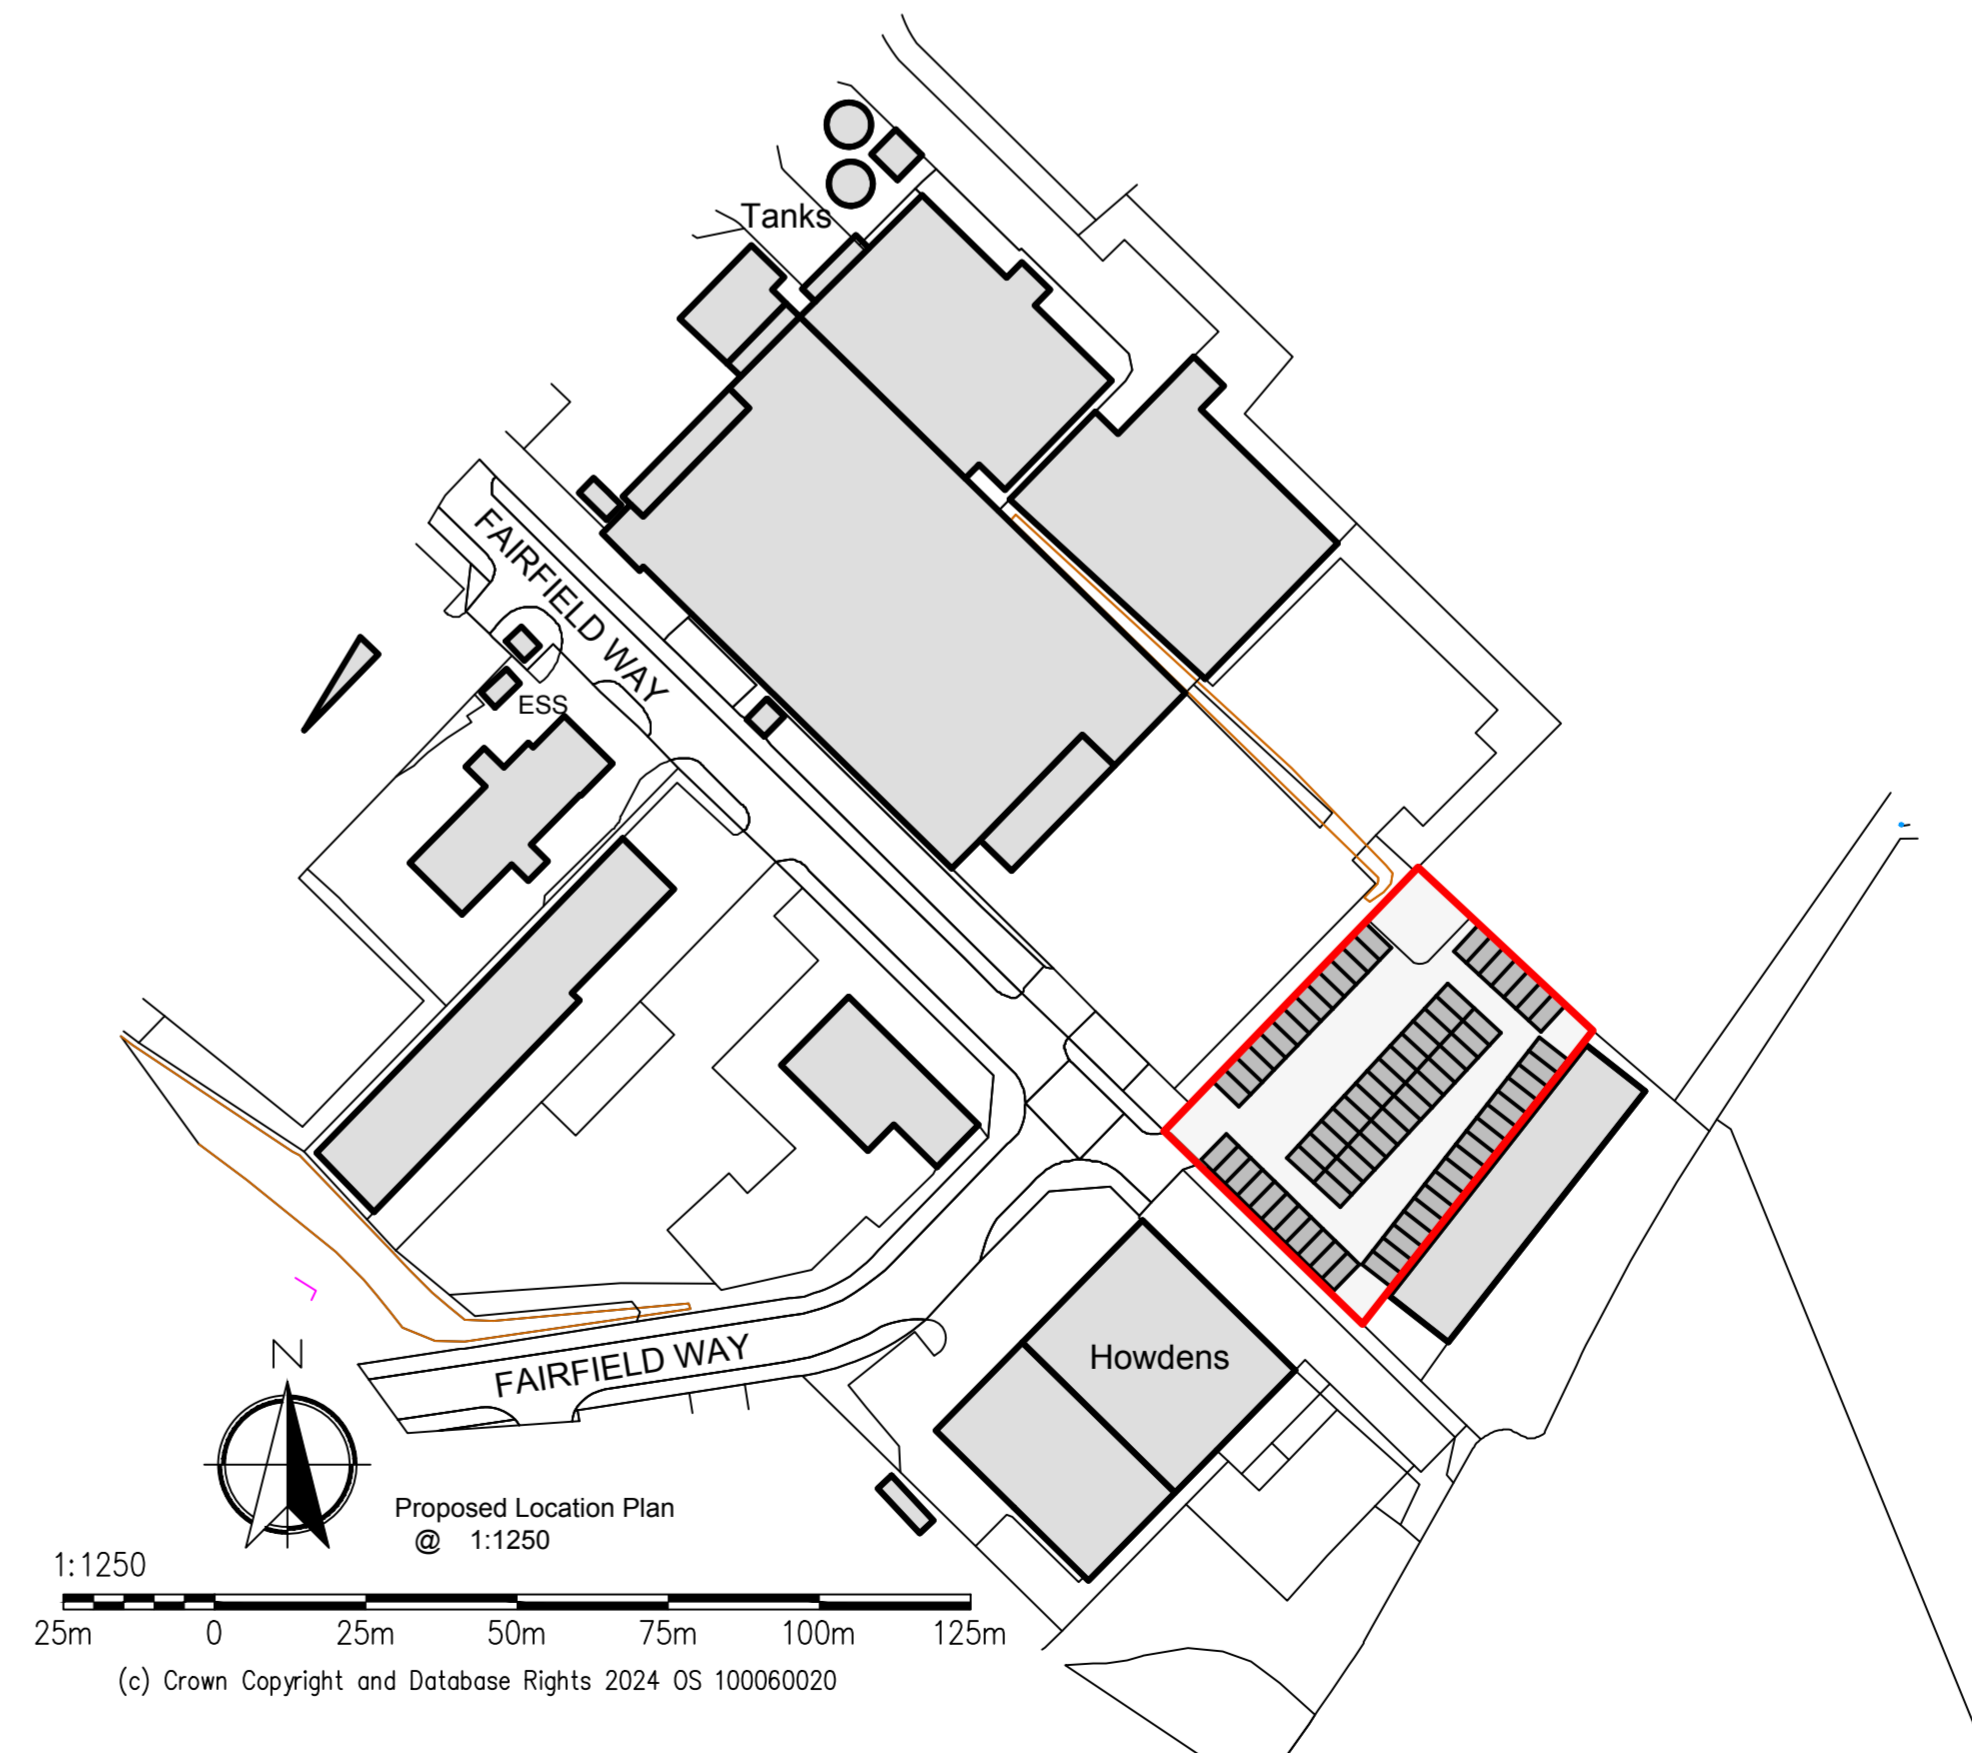

Drawing
Site Location Plan A1

Harrison Pick Ltd
Planning Consultants

Station Farm Offices, Wansford Road, Nafferton,
Driffield, East Yorkshire, YO25 8NJ
T : 01377 253363

Project
G M Stephenson - Storage Containers

Scale	1:50	1:500	1:1250	@	A1
Drw No.	MS010324		Rev: -		
Drawn by:	S H		Date: Mar 2024