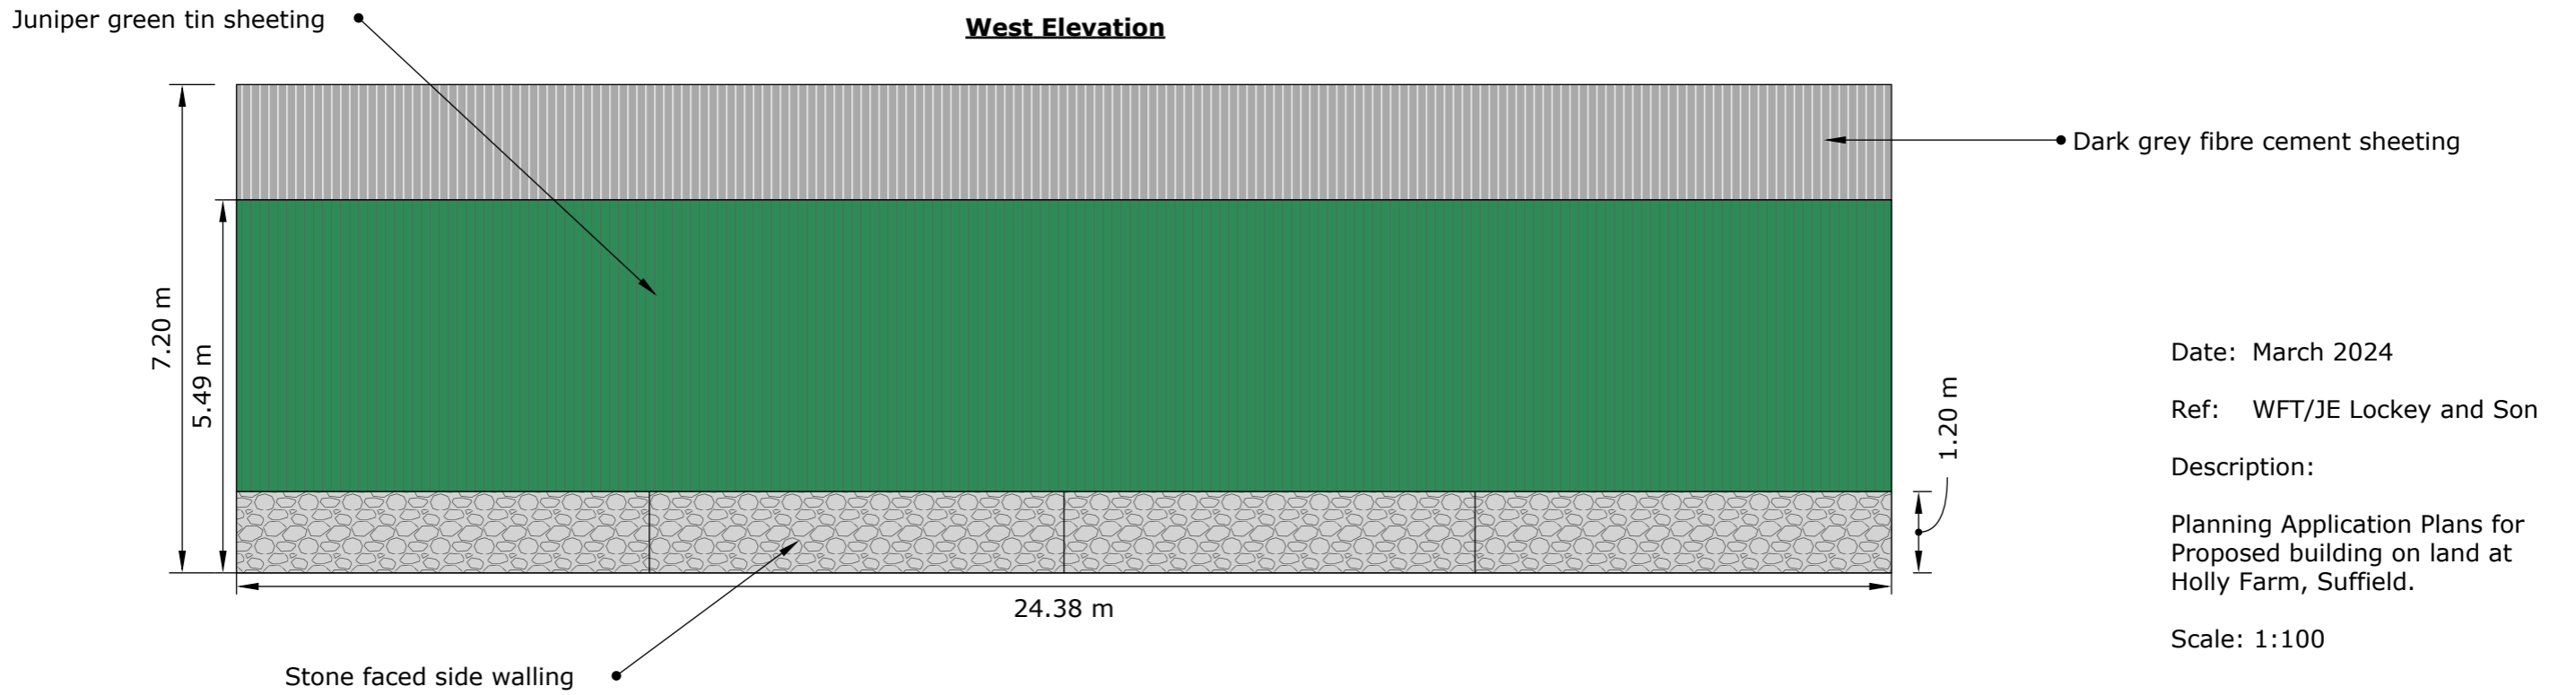

Location Plan - Land at Holly Farm, Suffield

© Crown copyright and database rights 2024. OS AC0000813445

Land at Holly Farm, Suffield

East Elevation

West Elevation

Cundalls

Date: March 2024
 Ref: WFT/JE Lockey and Son
 Description:
 Planning Application Plans for
 Proposed building on land at
 Holly Farm, Suffield.
 Scale: 1:100