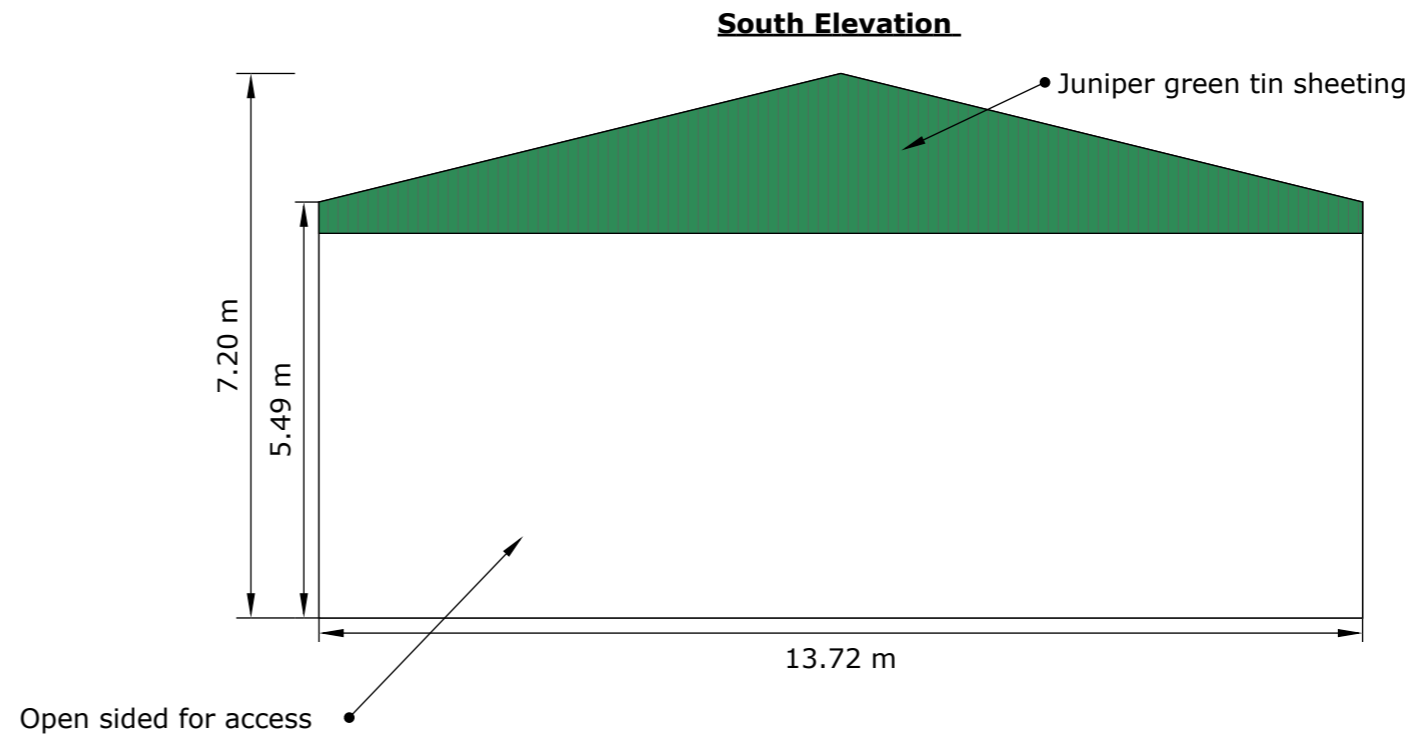

Location Plan - Land at Holly Farm, Suffield

© Crown copyright and database rights 2024. OS AC0000813445

Land at Holly Farm, Suffield

East Elevation

West Elevation

Cundalls

Date: March 2024
 Ref: WFT/JE Lockey and Son
 Description:
 Planning Application Plans for
 Proposed building on land at
 Holly Farm, Suffield.
 Scale: 1:100