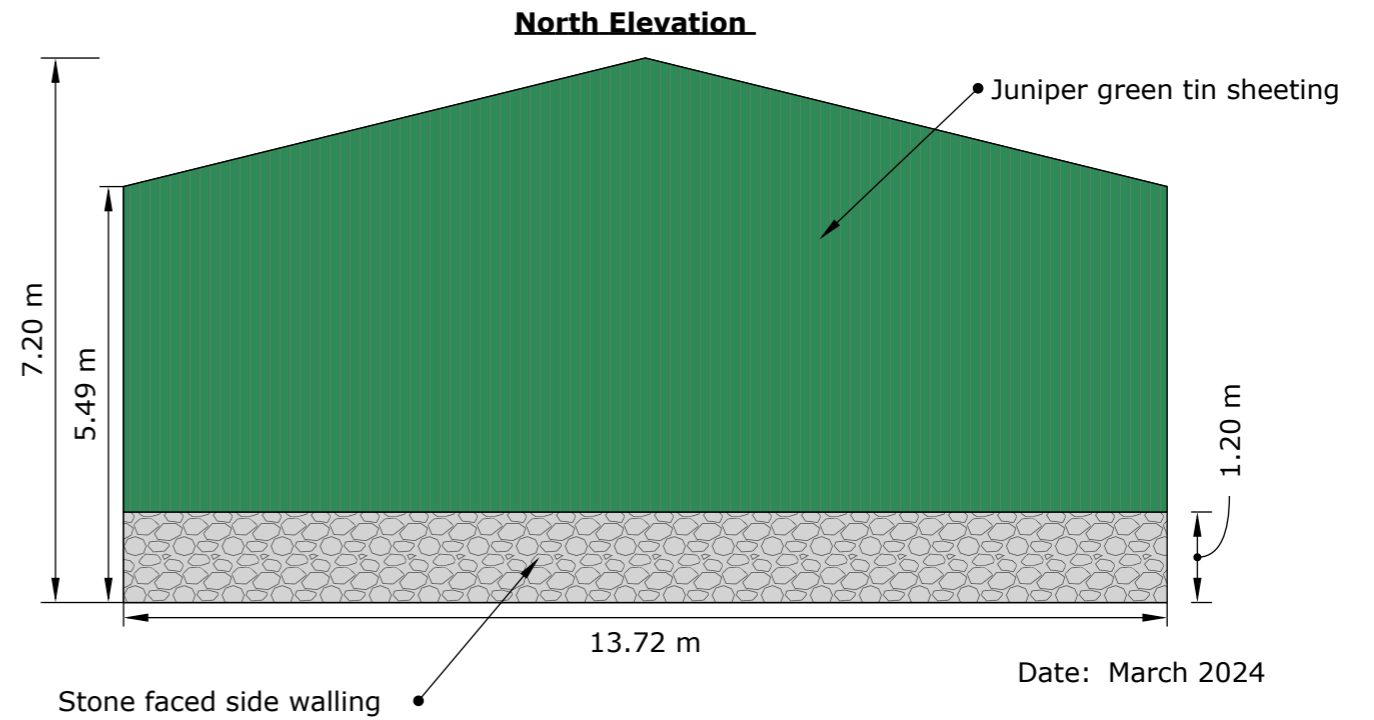

Location Plan - Land at Holly Farm, Suffield

© Crown copyright and database rights 2024. OS AC0000813445

Land at Holly Farm, Suffield

East Elevation

West Elevation

Cundalls

Date: March 2024
 Ref: WFT/JE Lockey and Son
 Description:
 Planning Application Plans for
 Proposed building on land at
 Holly Farm, Suffield.
 Scale: 1:100