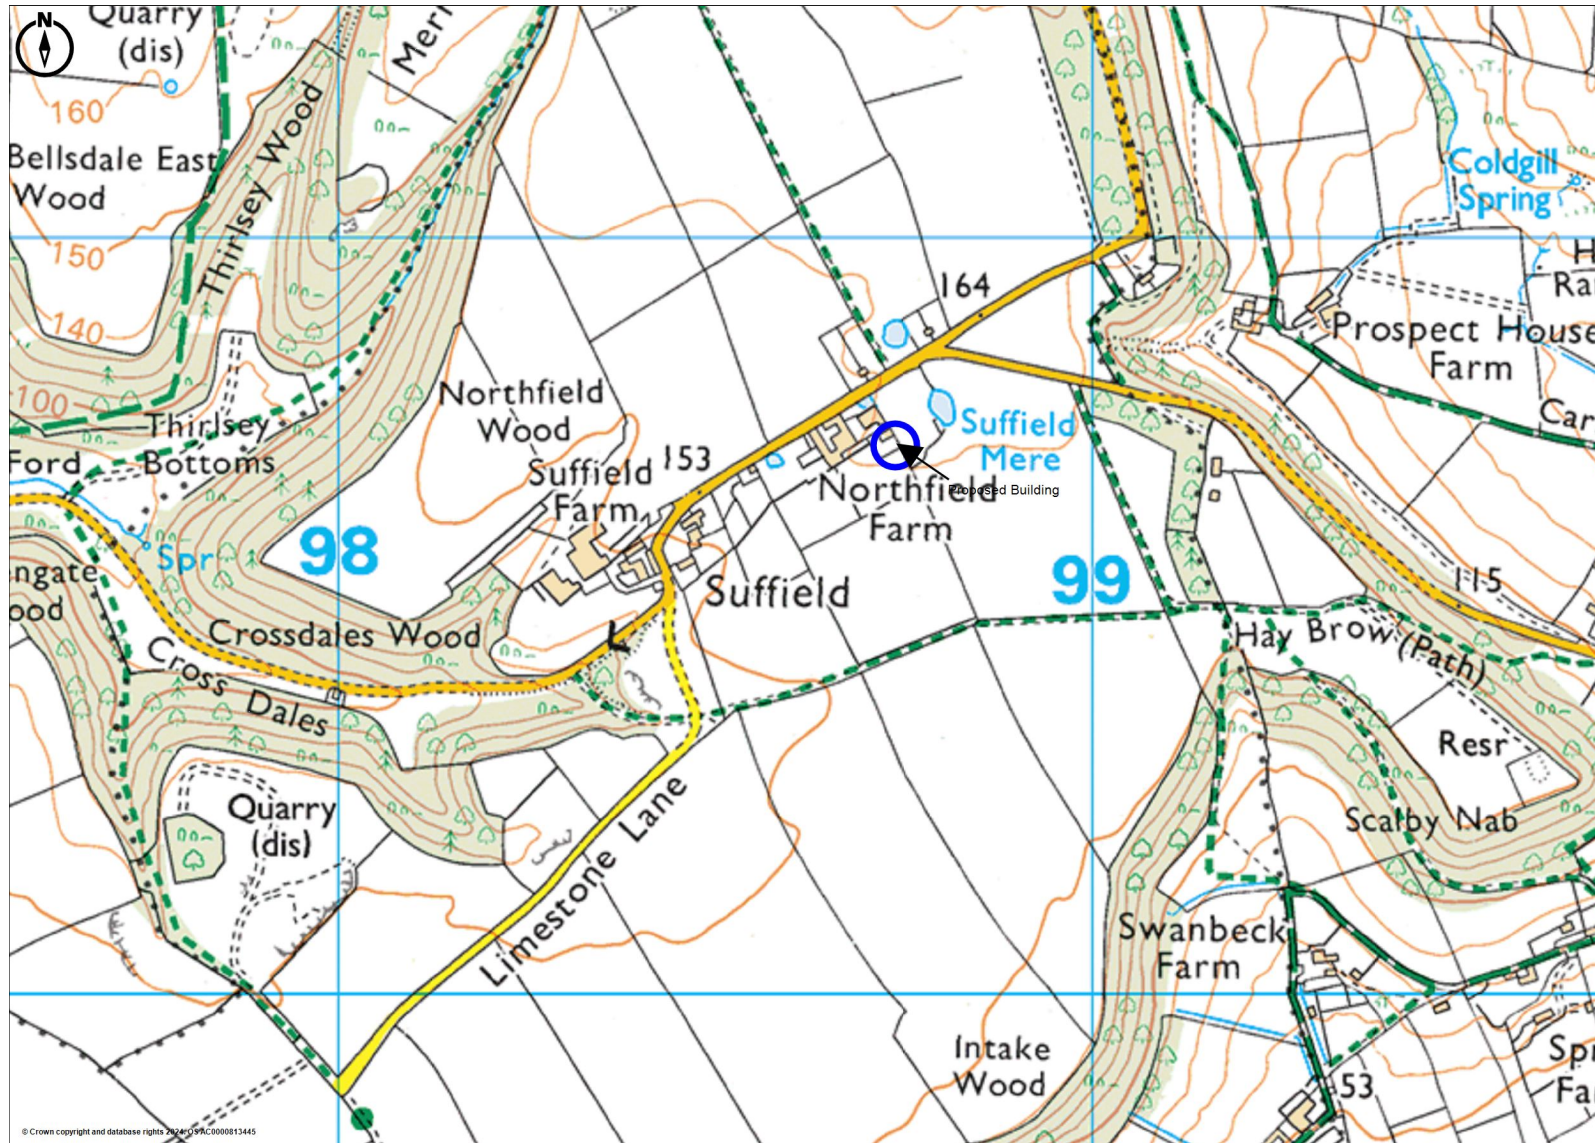

Location Plan - Land at Holly Farm, Suffield