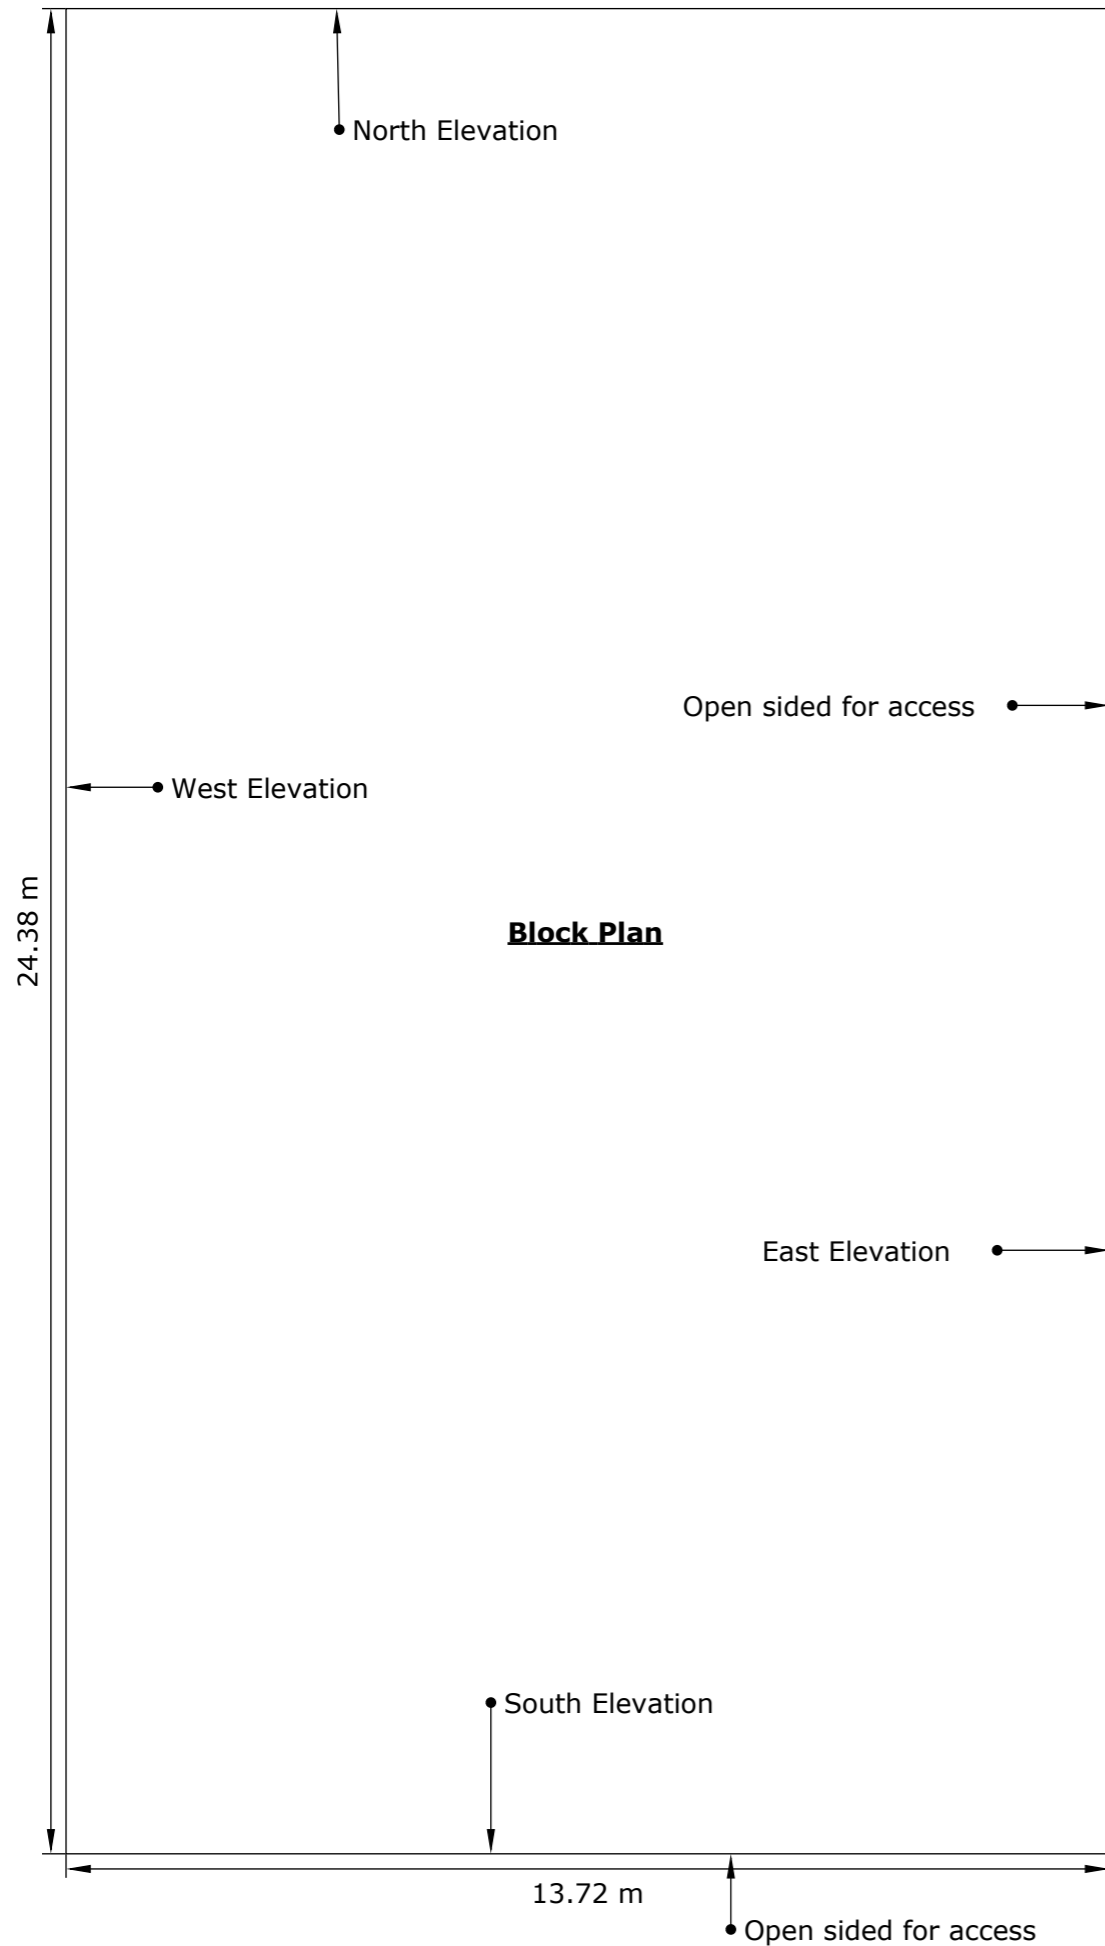

Location Plan - Land at Holly Farm, Suffield

© Crown copyright and database rights 2024. OS AC0000813445

Land at Holly Farm, Suffield

East Elevation

West Elevation

Cundalls

Date: March 2024
 Ref: WFT/JE Lockey and Son
 Description:
 Planning Application Plans for
 Proposed building on land at
 Holly Farm, Suffield.
 Scale: 1:100