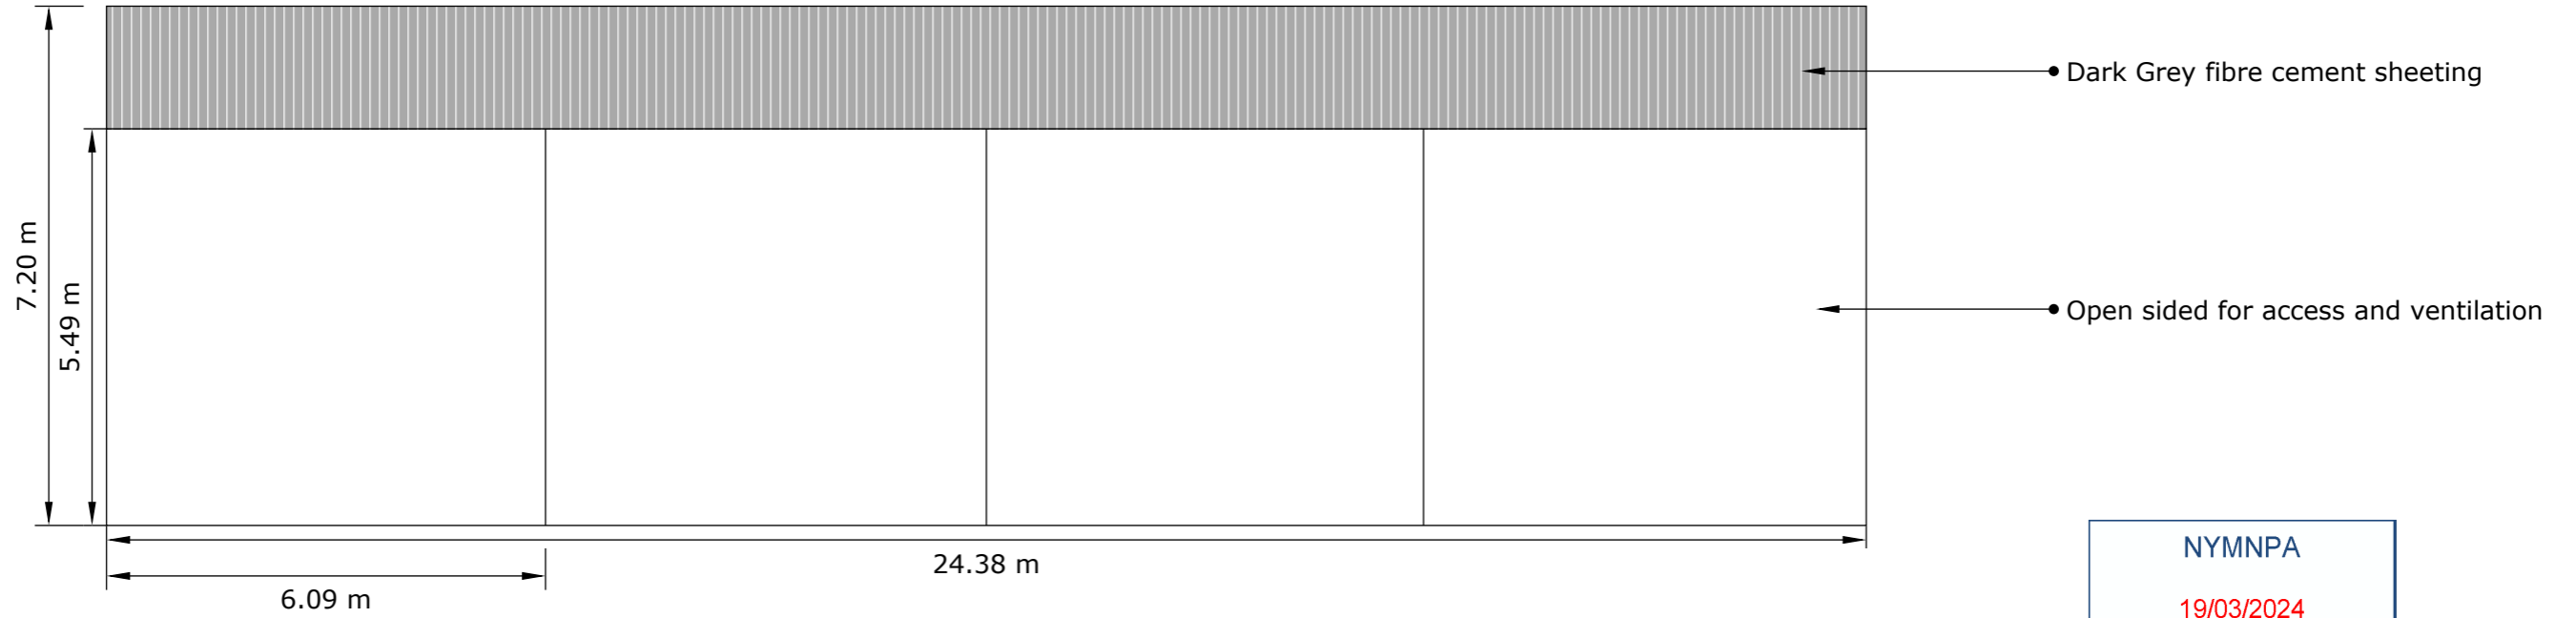

Location Plan - Land at Holly Farm, Suffield

© Crown copyright and database rights 2024. OS AC0000813445

Land at Holly Farm, Suffield

East Elevation

West Elevation

Cundalls

Date: March 2024
 Ref: WFT/JE Lockey and Son
 Description:
 Planning Application Plans for
 Proposed building on land at
 Holly Farm, Suffield.
 Scale: 1:100