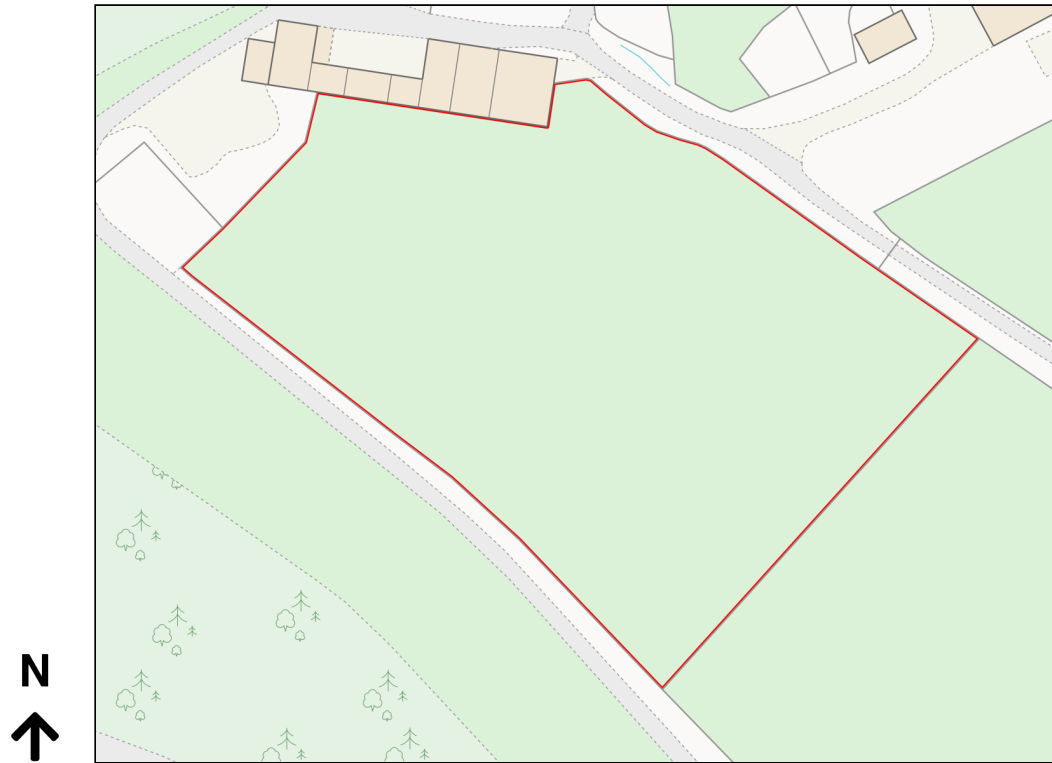

Location Plan

Site Address: Prospect House Farm, Suffield Hill, Hay Lane, Scalby, Scarborough, YO13 0BH

Date Produced: 26-Mar-2024

Scale: 1:1250 @A4

NYMNPA
27/03/2024

Planning Portal Reference: PP-12923322v1

pect House Farm

GARDEN

Track

GARDEN

FARM BUILDING

FARM BUILDING

FARM BUILDING

PADDOCK 0.67 Ha

NYMNPA
27/03/2024

SITE
PROSPECT HOUSE FARM
YO13 0BH

DRAWING TITLE
SITE PLAN
EXISTING

SCALE
1:500 @ A3

DRAWING No.
PHF-CT-110

DATE
23/03/24

REVISION	-
----------	---

NYMNP
 27/03/2024

SITE	
PROSPECT HOUSE FARM YO13 0BH	
DRAWING TITLE	
SITE PLAN PROPOSED	
SCALE	
1:500 @ A3	
DRAWING No.	
PHF-CT-110	
DATE	REVISION
23/03/24	-