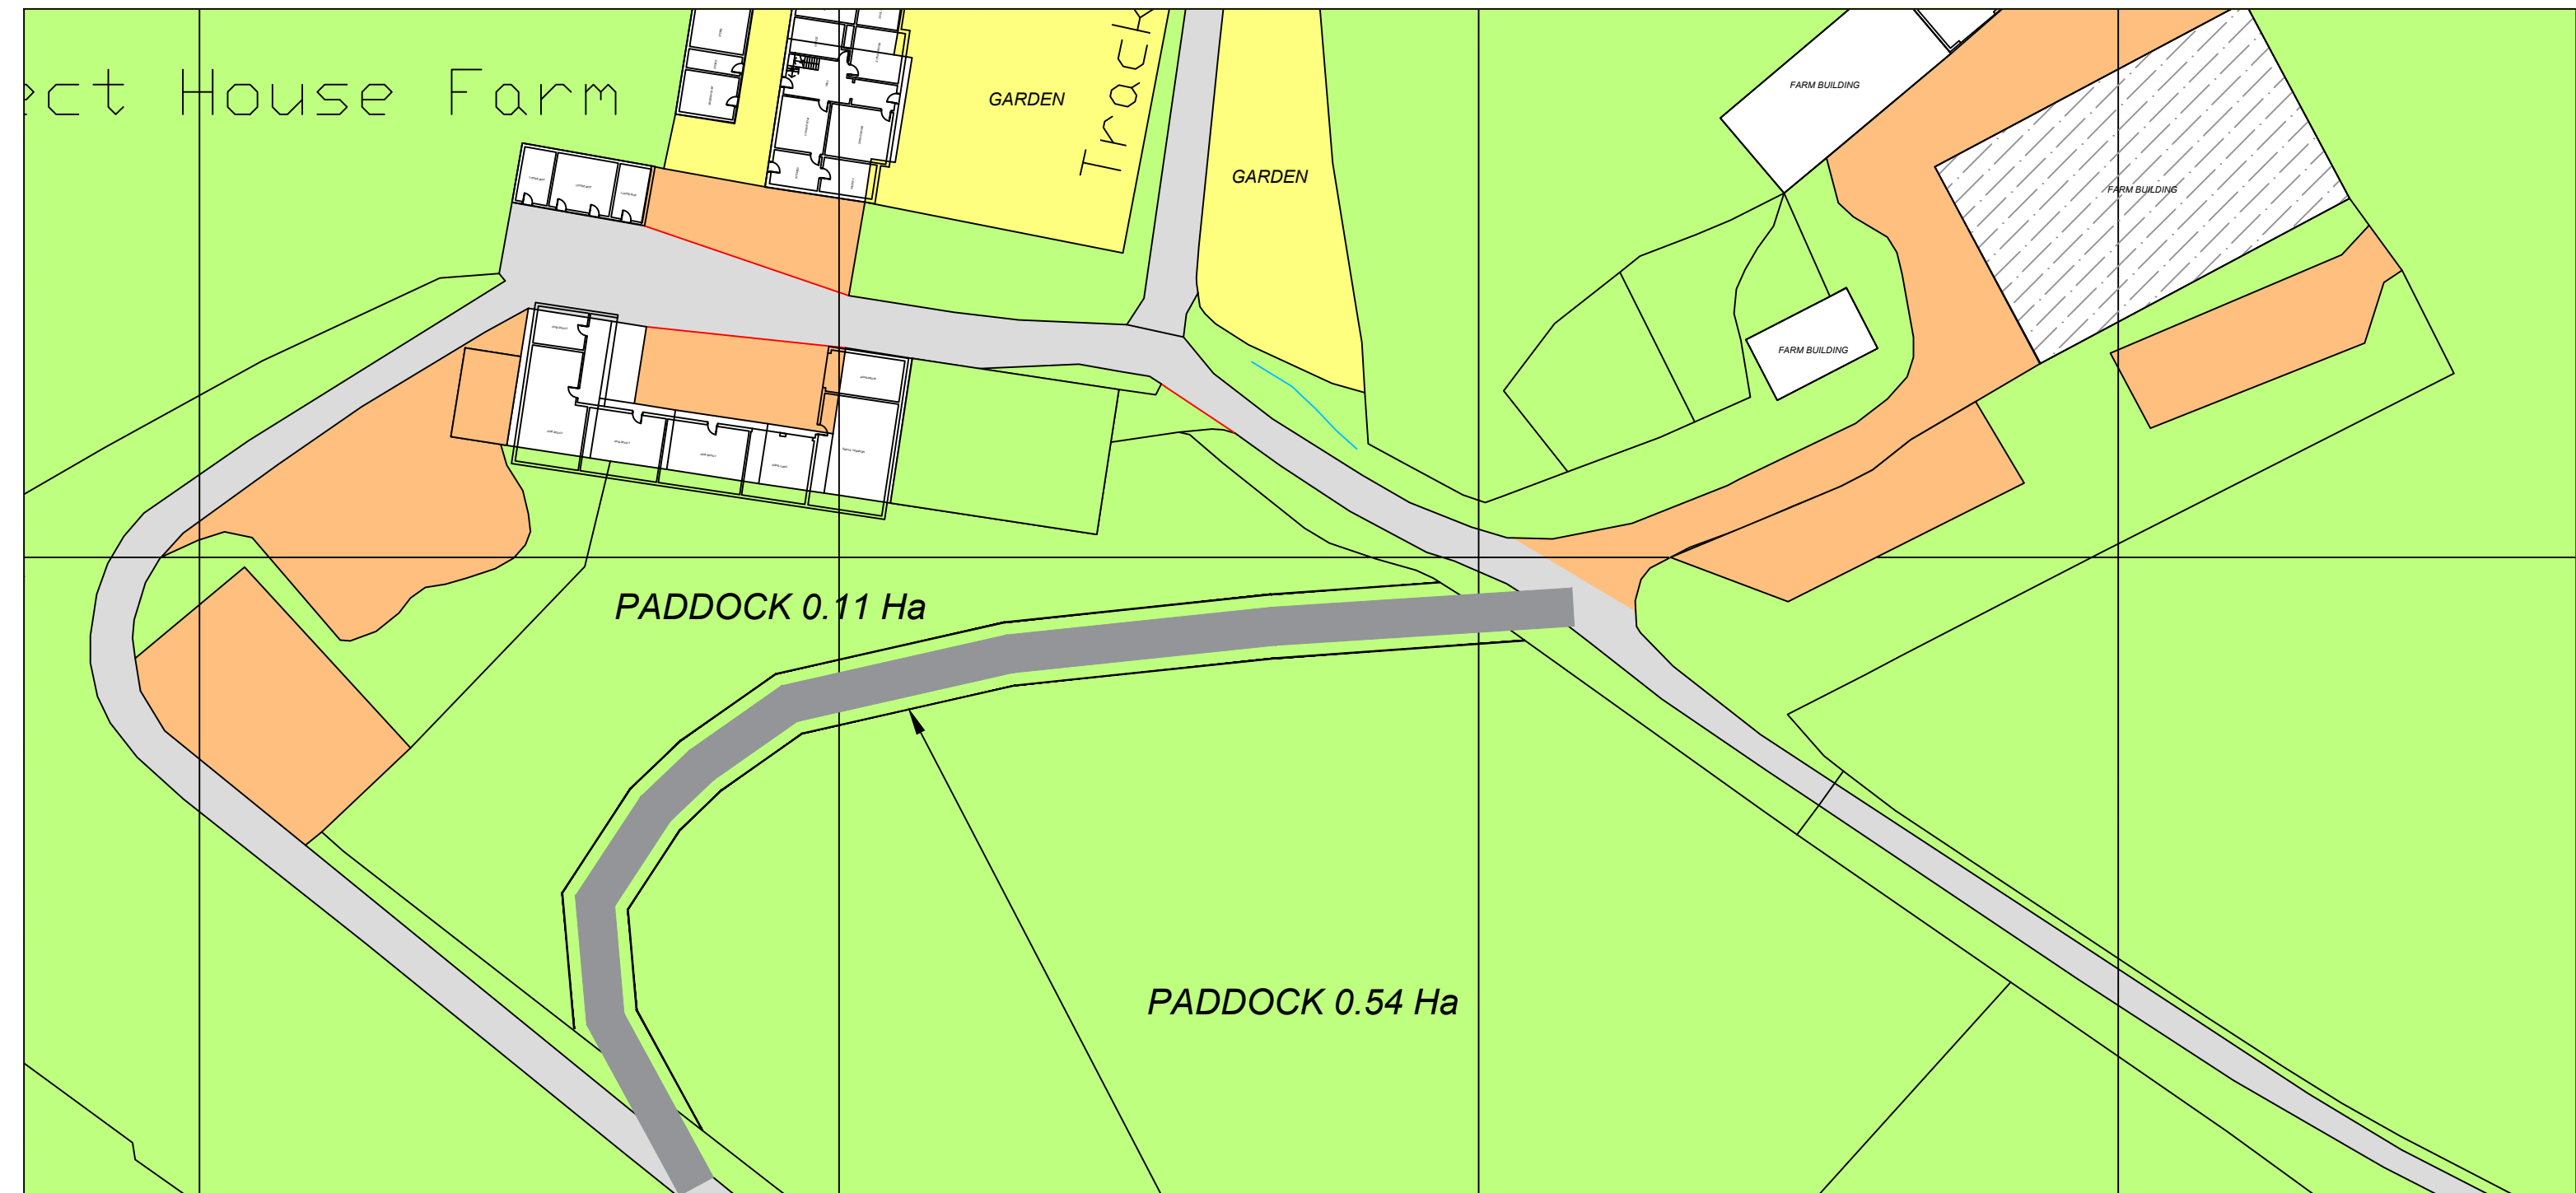

NYMNPA
27/03/2024

SITE
PROSPECT HOUSE FARM
YO13 0BH

DRAWING TITLE
SITE PLAN
EXISTING

SCALE
1:500 @ A3

DRAWING No.
PHF-CT-110

DATE
23/03/24

REVISION	-
----------	---

NYMNP
 27/03/2024

SITE	
PROSPECT HOUSE FARM YO13 0BH	
DRAWING TITLE	
SITE PLAN PROPOSED	
SCALE	
1:500 @ A3	
DRAWING No.	
PHF-CT-110	
DATE	REVISION
23/03/24	-