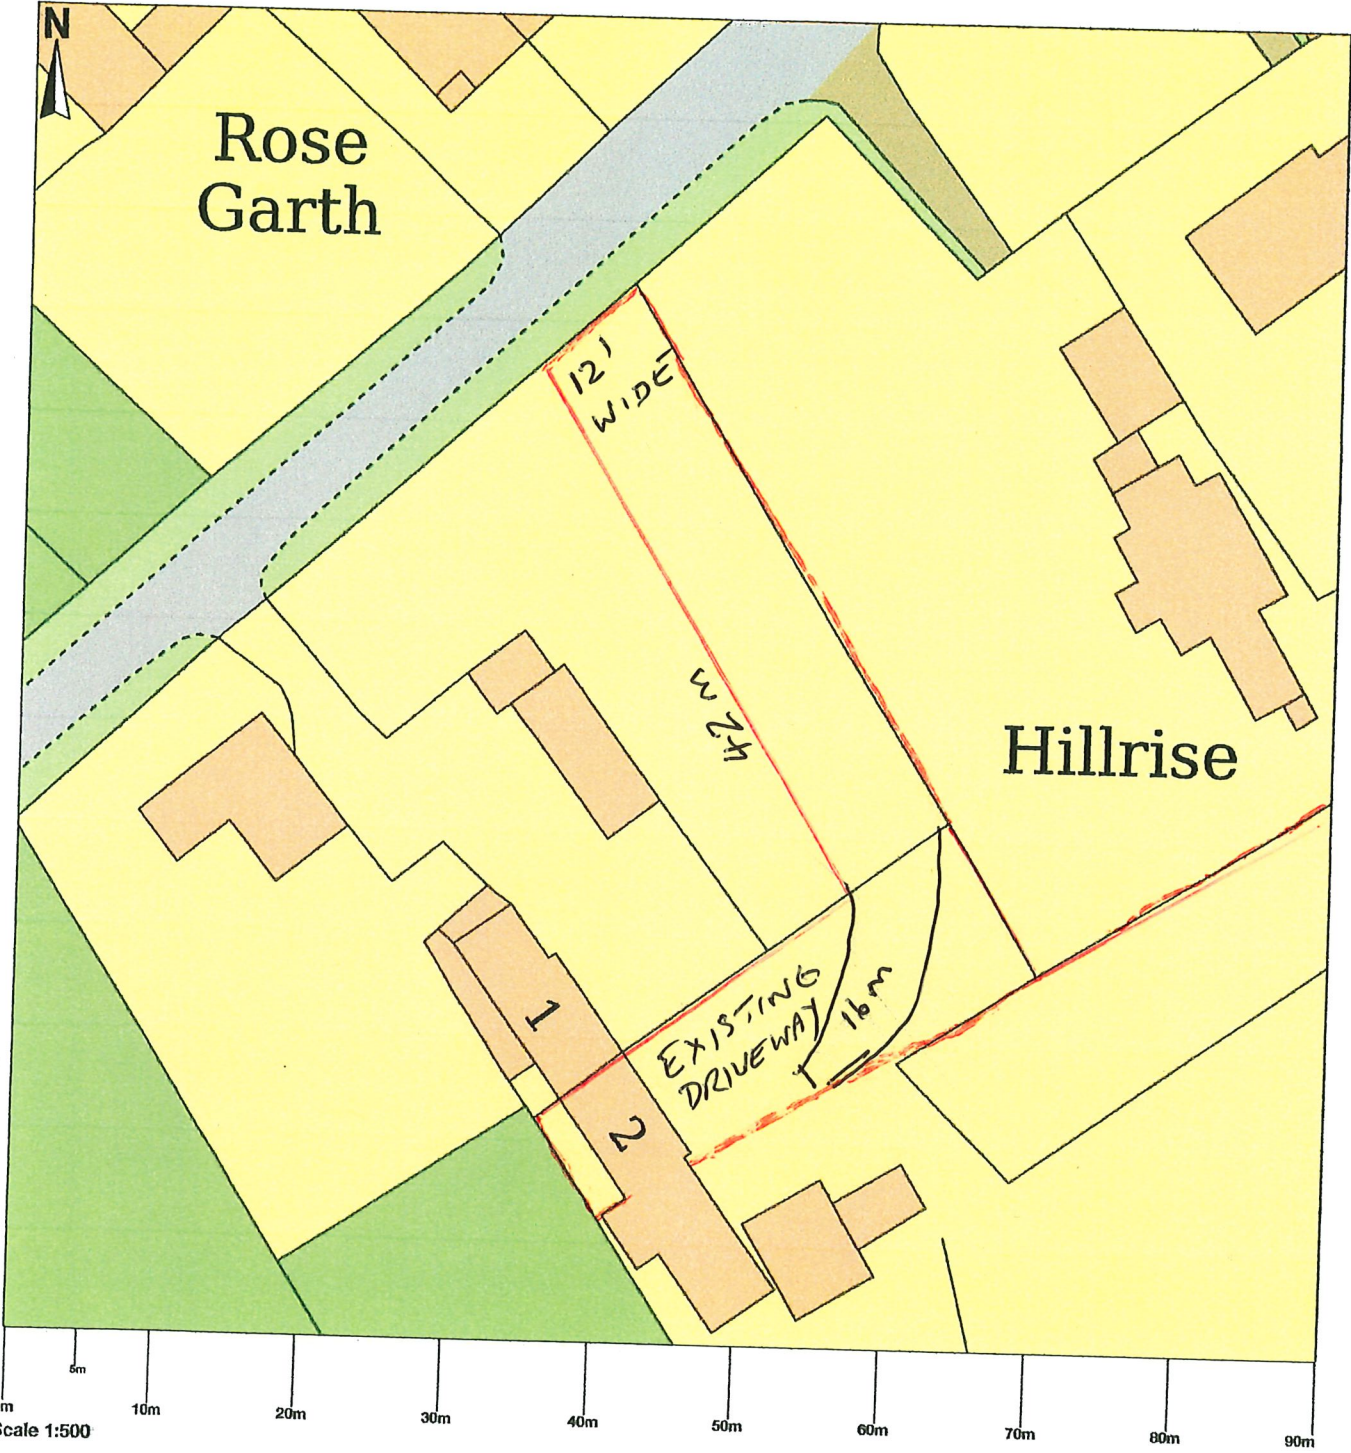

2 Red Briar Cottages, Broxa Hill, Broxa, Scarborough, YO13 0BP

2 Red Briar Cottages, Broxa Hill, Broxa, Scarborough, YO13 0BP

© Crown copyright and database rights 2024 OS 100054135. Map area bounded by: 494442,491392 494532,491482. Produced on 26 March 2024 from the OS National Geographic Database. Supplied by UKPlanningMaps.com. Unique plan reference: b90e/uk/1078596/1452237

Proposed Sketch Plan

28 squares by 22

DOUBLE GARAGE

NYMNPA
28/03/2024

LANDSCAPED GARDEN

EXISTING DRIVEWAY

2 RED BRIAR
COTTAGES

HEDGE OF NEIGHBOURING PROPERTY

GATE

16m long

LANDSCAPED GARDEN

WOODEN FENCE BOUNDARY

GATE 1

CURRENT ENTRANCE - SHARED ACCESS

RIGHT OF WAY

1 RED BRIAR
COTTAGES

PROPOSED DRIVEWAY
3m WIDE
WITH GRASS STRIP
DOWN CENTRE

42m long

PADDOCK

STABLE BLOCK

GATE TO PADDOCK

BROXA LANE