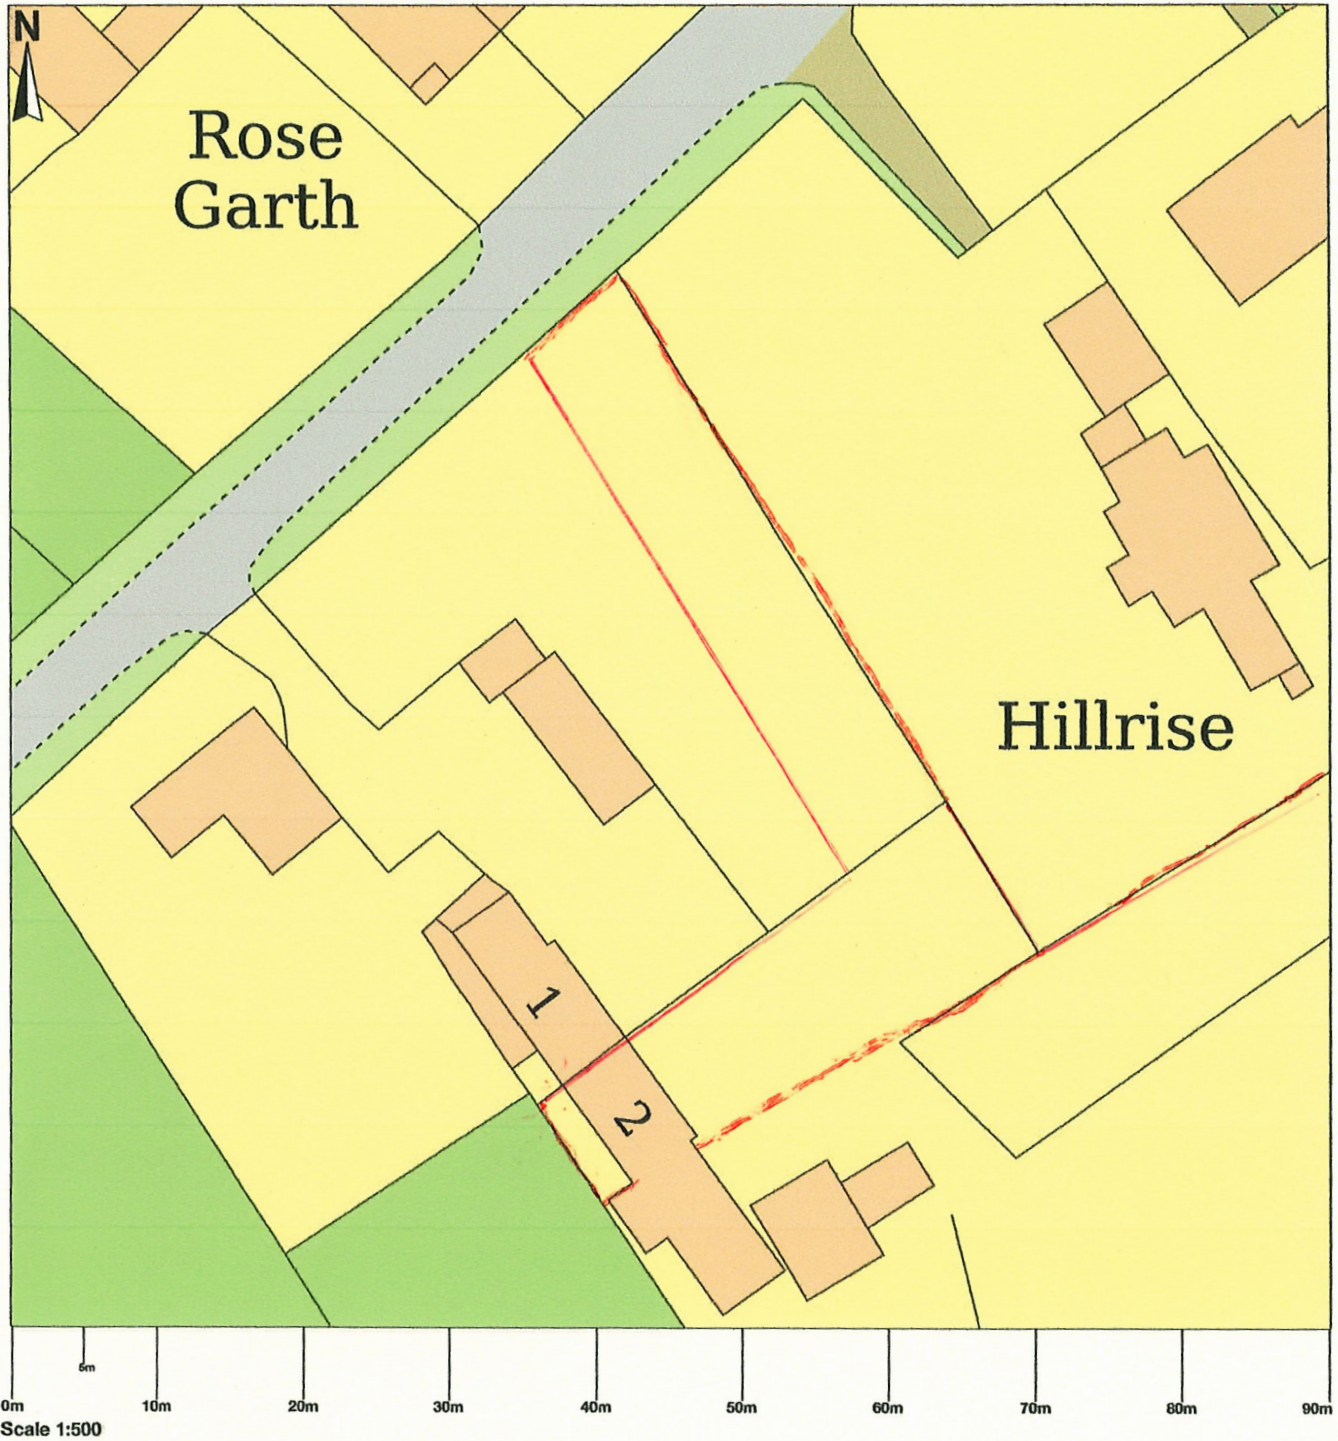

2 Red Briar Cottages, Broxa Hill, Broxa, Scarborough, YO13 0BP

2 Red Briar Cottages, Broxa Hill, Broxa, Scarborough, YO13 0BP

© Crown copyright and database rights 2024 OS 100054135. Map area bounded by: 494442,491392 494532,491482. Produced on 26 March 2024 from the OS National Geographic Database. Supplied by UKPlanningMaps.com. Unique plan reference: b90e/uk/1078596/1452237

Proposed Sketch Plan

28 squares by 22

DOUBLE GARAGE

NYMNPA
28/03/2024

LANDSCAPED GARDEN

EXISTING DRIVEWAY

2 RED BRIAR
COTTAGES

HEDGE OF NEIGHBOURING PROPERTY

GATE

16m long

LANDSCAPED GARDEN

WOODEN FENCE BOUNDARY

GATE 1

CURRENT ENTRANCE - SHARED ACCESS

RIGHT OF WAY

1 RED BRIAR
COTTAGES

PROPOSED DRIVEWAY
3m WIDE
WITH GRASS STRIP
DOWN CENTRE

42m long

PADDOCK

STABLE BLOCK

GATE TO PADDOCK

BROXA LANE