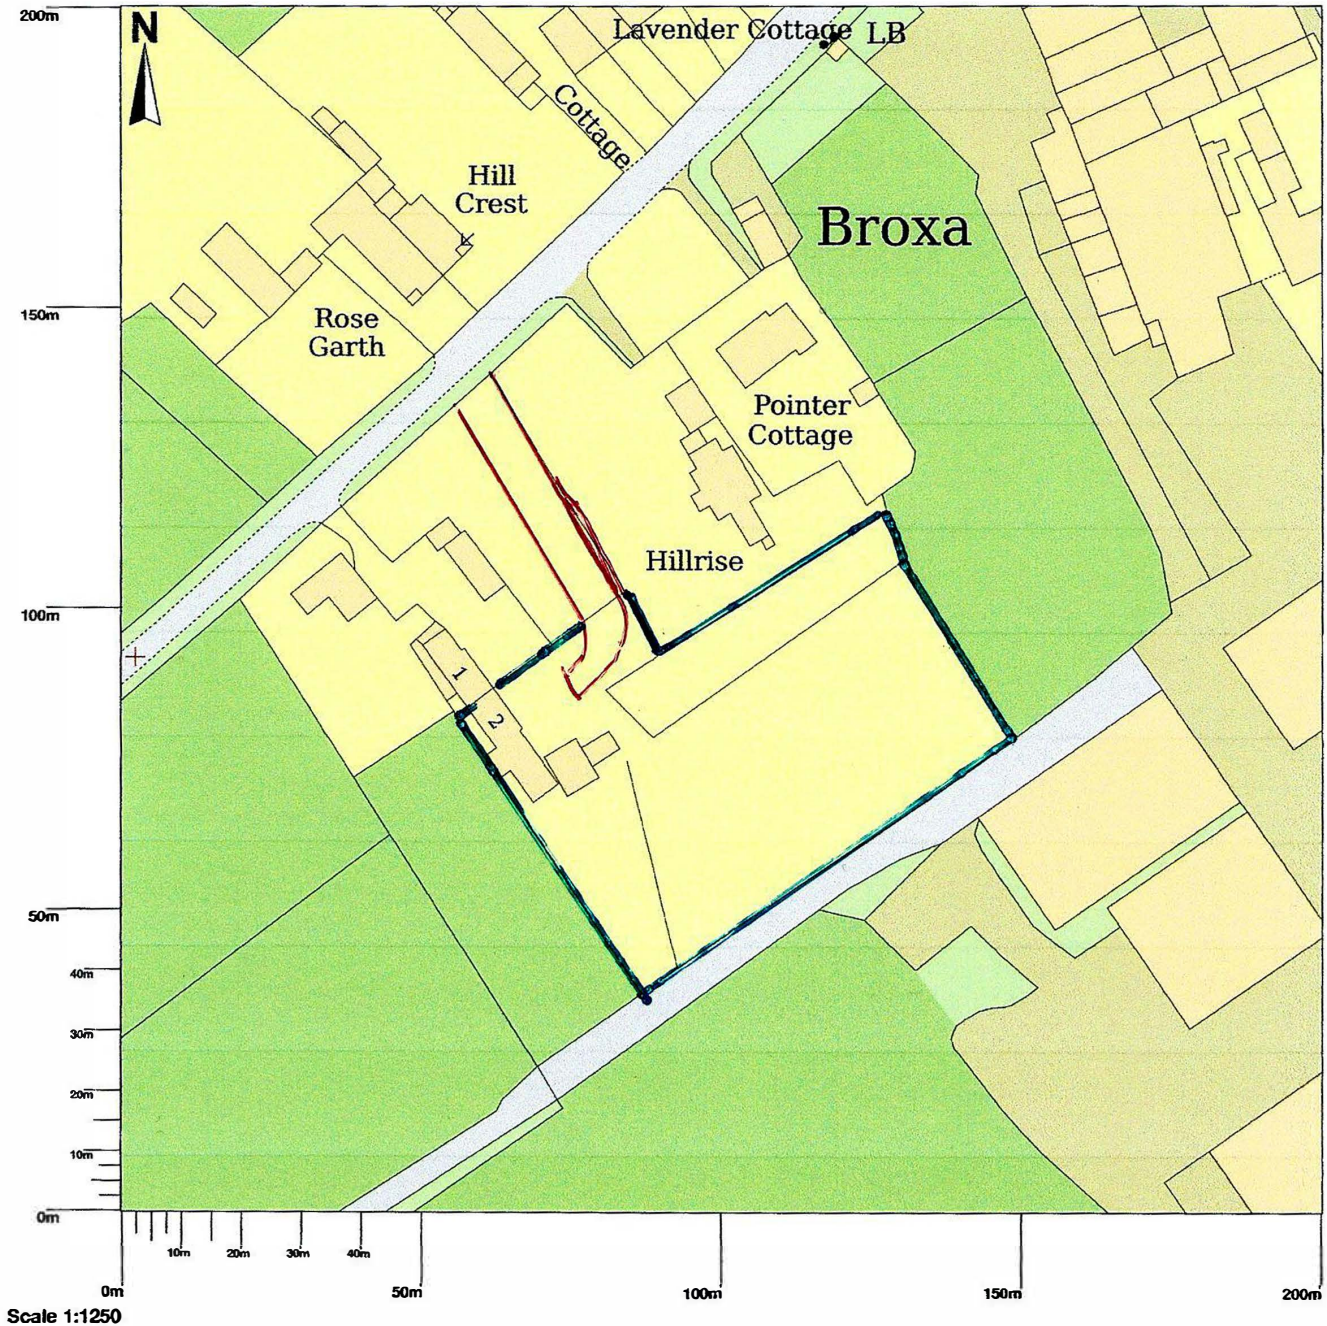

2 Red Briar Cottages, Broxa Hill, Broxa, Scarborough, YO13 0BP

© Crown copyright and database rights 2024 OS 100054135. Map area bounded by: 494422,491325 494622,491525. Produced on 05 April 2024 from the OS National Geographic Database. Supplied by UKPlanningMaps.com. Unique plan reference: p4e/uk/1082625/1457538

Red line indicates proposed new driveway to join existing

Blue line indicates the rest of the boundary property