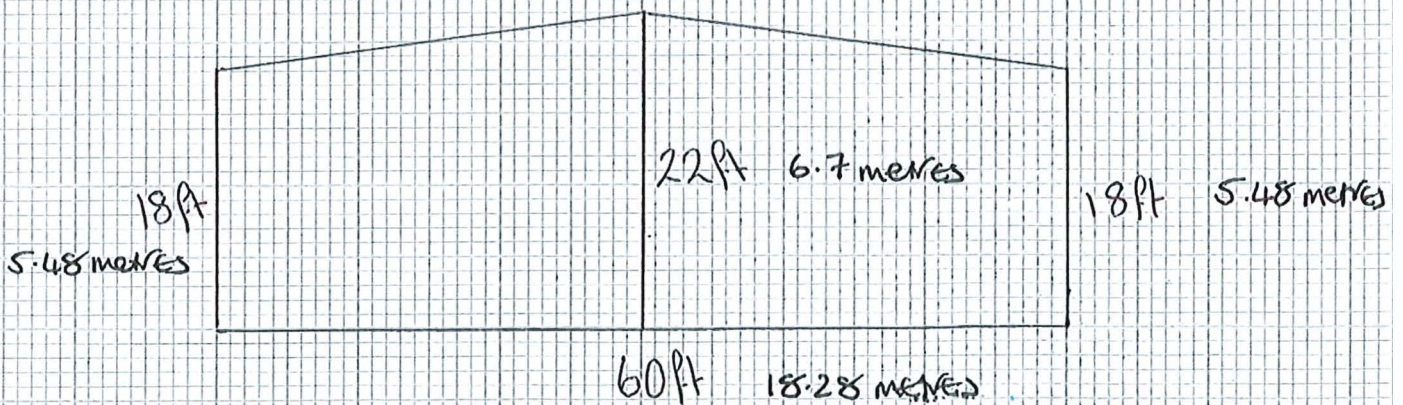

 Proposed shed

AMENDED

Notes Adrian Cooper
KINE RIGGS FARM
STAINTONDALE
SCARBOROUGH
N YORKS YO130EB

Side Elevation

NYMNP

19/03/2024

Front Elevation

Scale

5ft (1.52 metres)