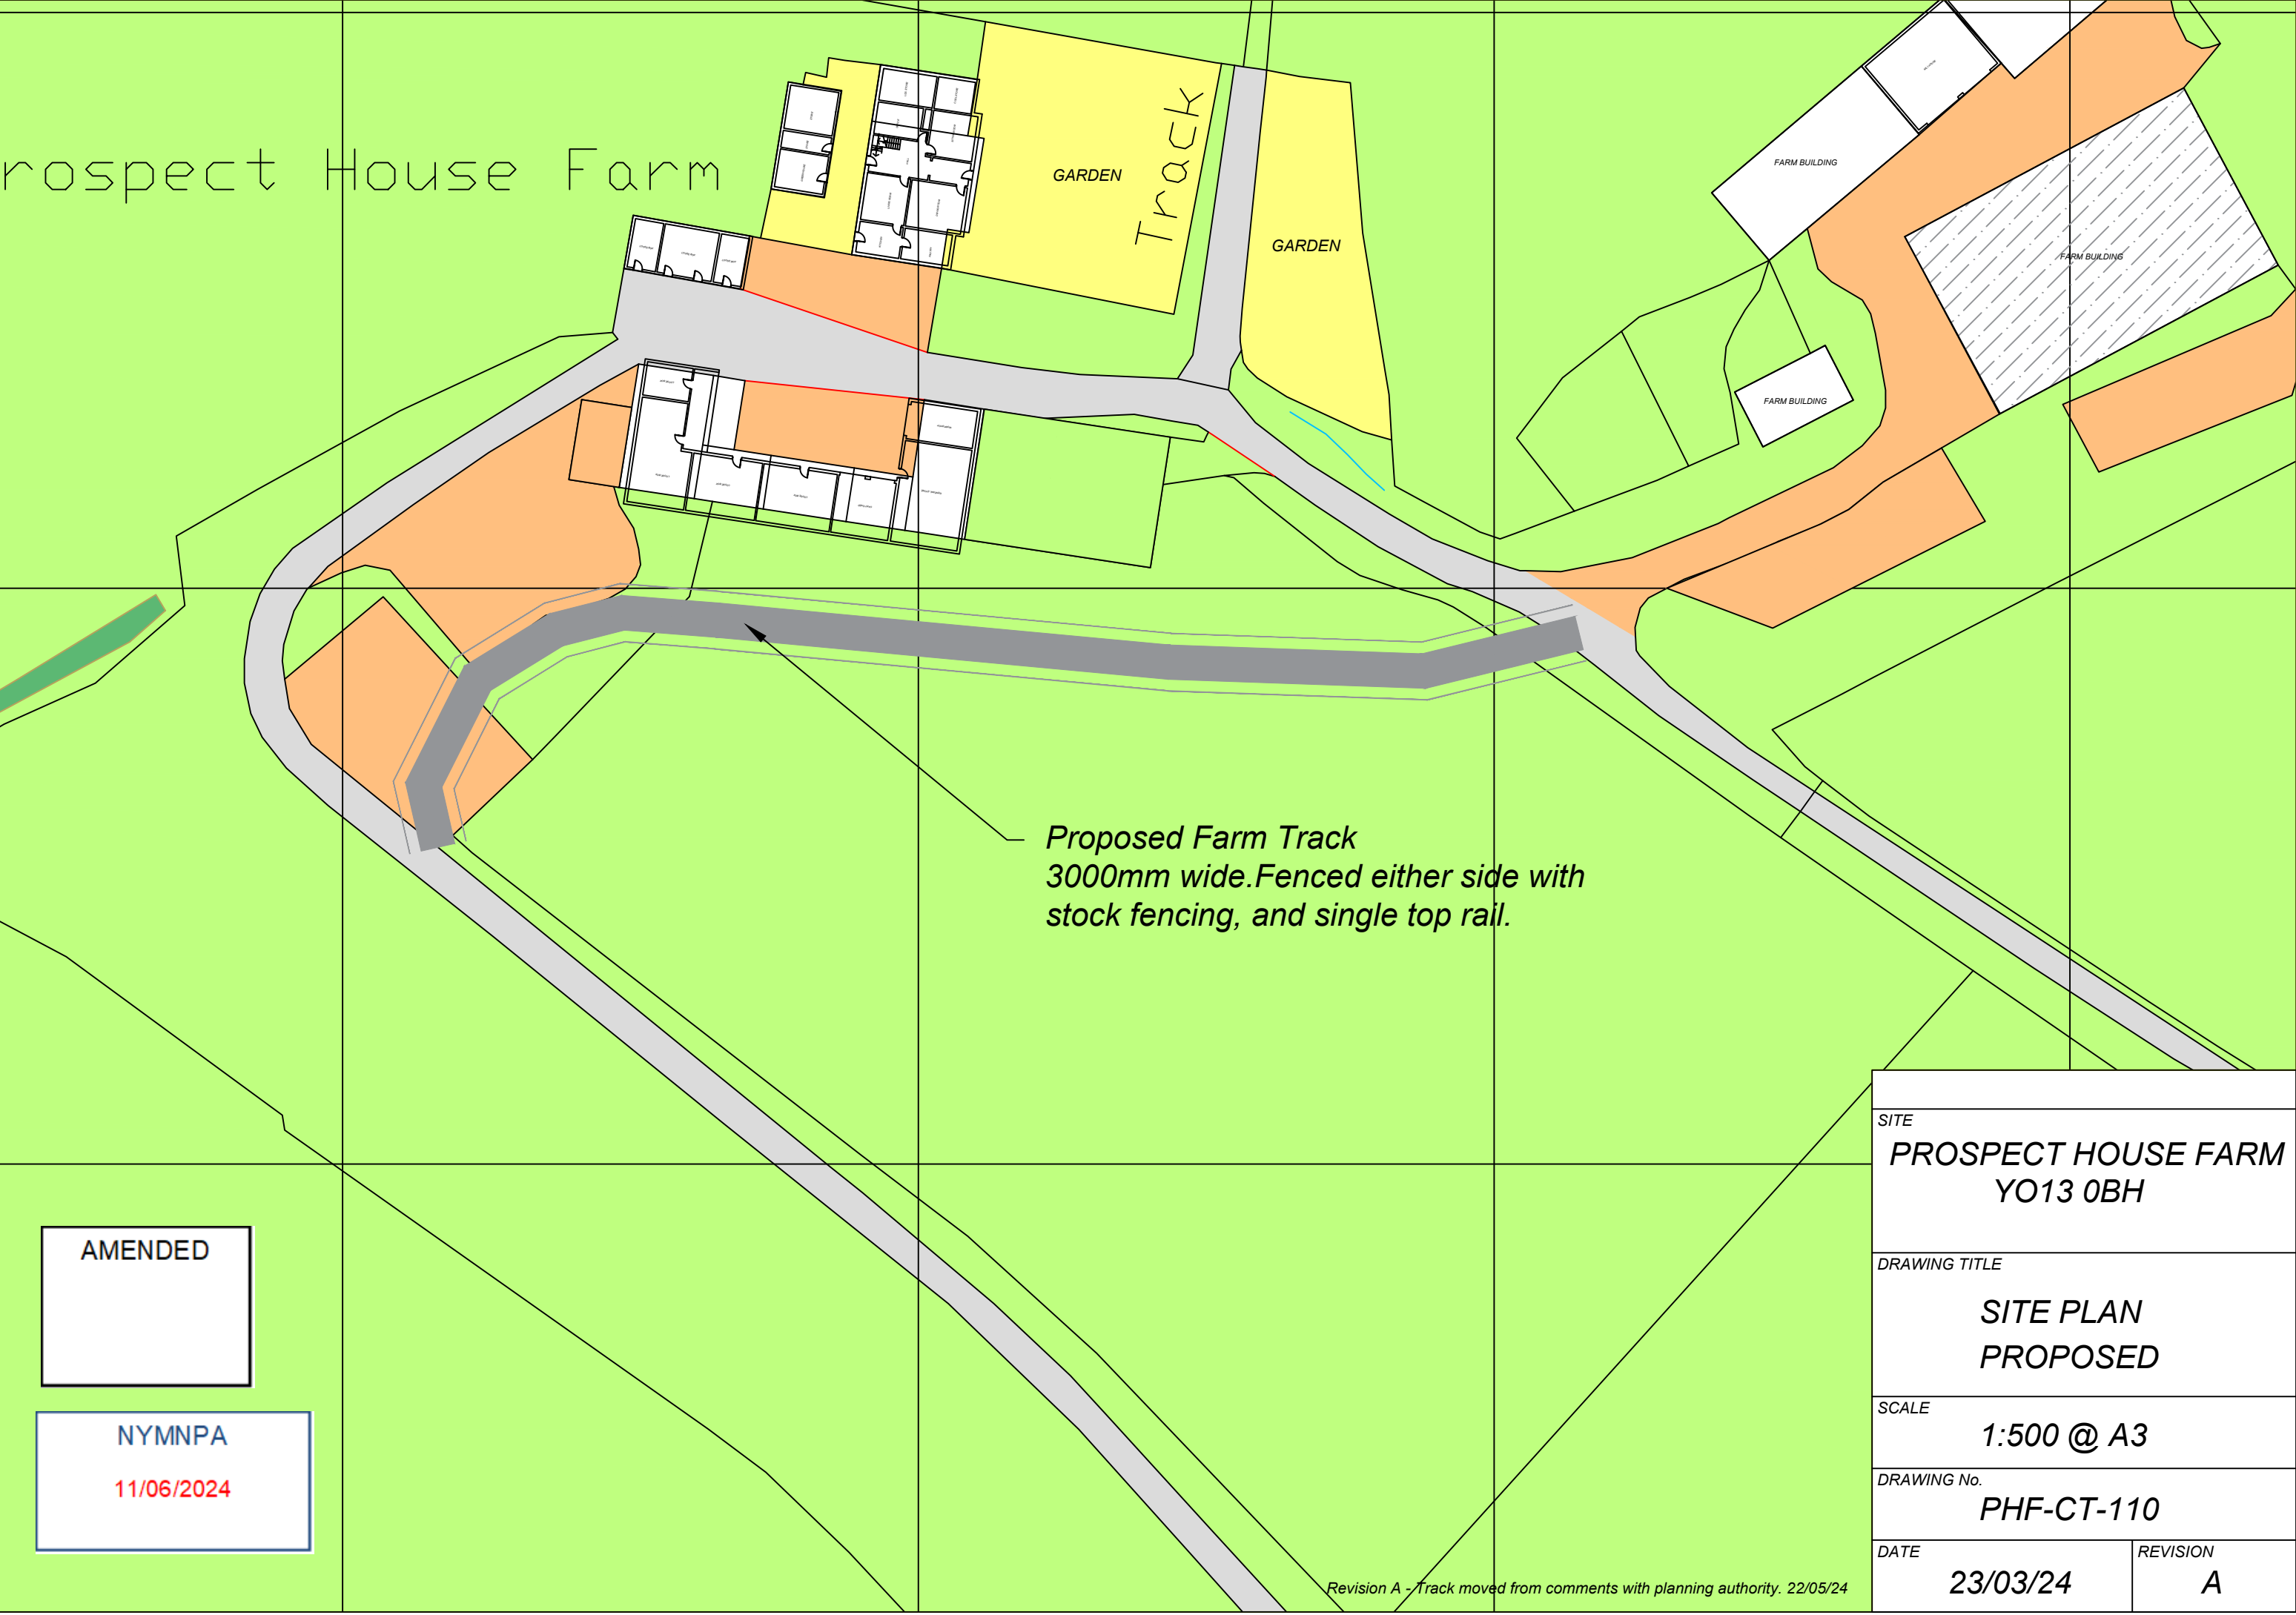

Prospect House Farm

*Proposed Farm Track
3000mm wide. Fenced either side with
stock fencing, and single top rail.*

AMENDED

NYMNPA
11/06/2024

SITE	
PROSPECT HOUSE FARM YO13 0BH	
DRAWING TITLE	
SITE PLAN PROPOSED	
SCALE	
1:500 @ A3	
DRAWING No.	
PHF-CT-110	
DATE	REVISION
23/03/24	A

Revision A - Track moved from comments with planning authority. 22/05/24