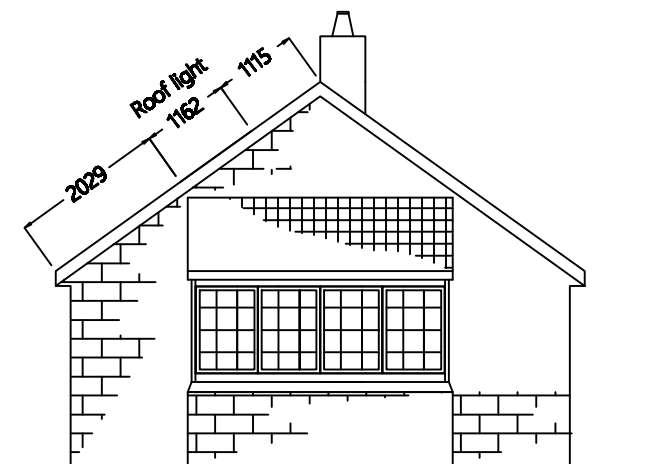

Inglegarth, Moor Road, Aislaby, Whitby, YO21 1SZ

NYMNPA
05/06/2024

NYM \ 2024 \ ENQ \ 20621 - Front elevation 1:100@A3

NYMNPA
05/06/2024

Existing

Proposed

Plan view 1:100@A3

NYMNP
05/06/2024