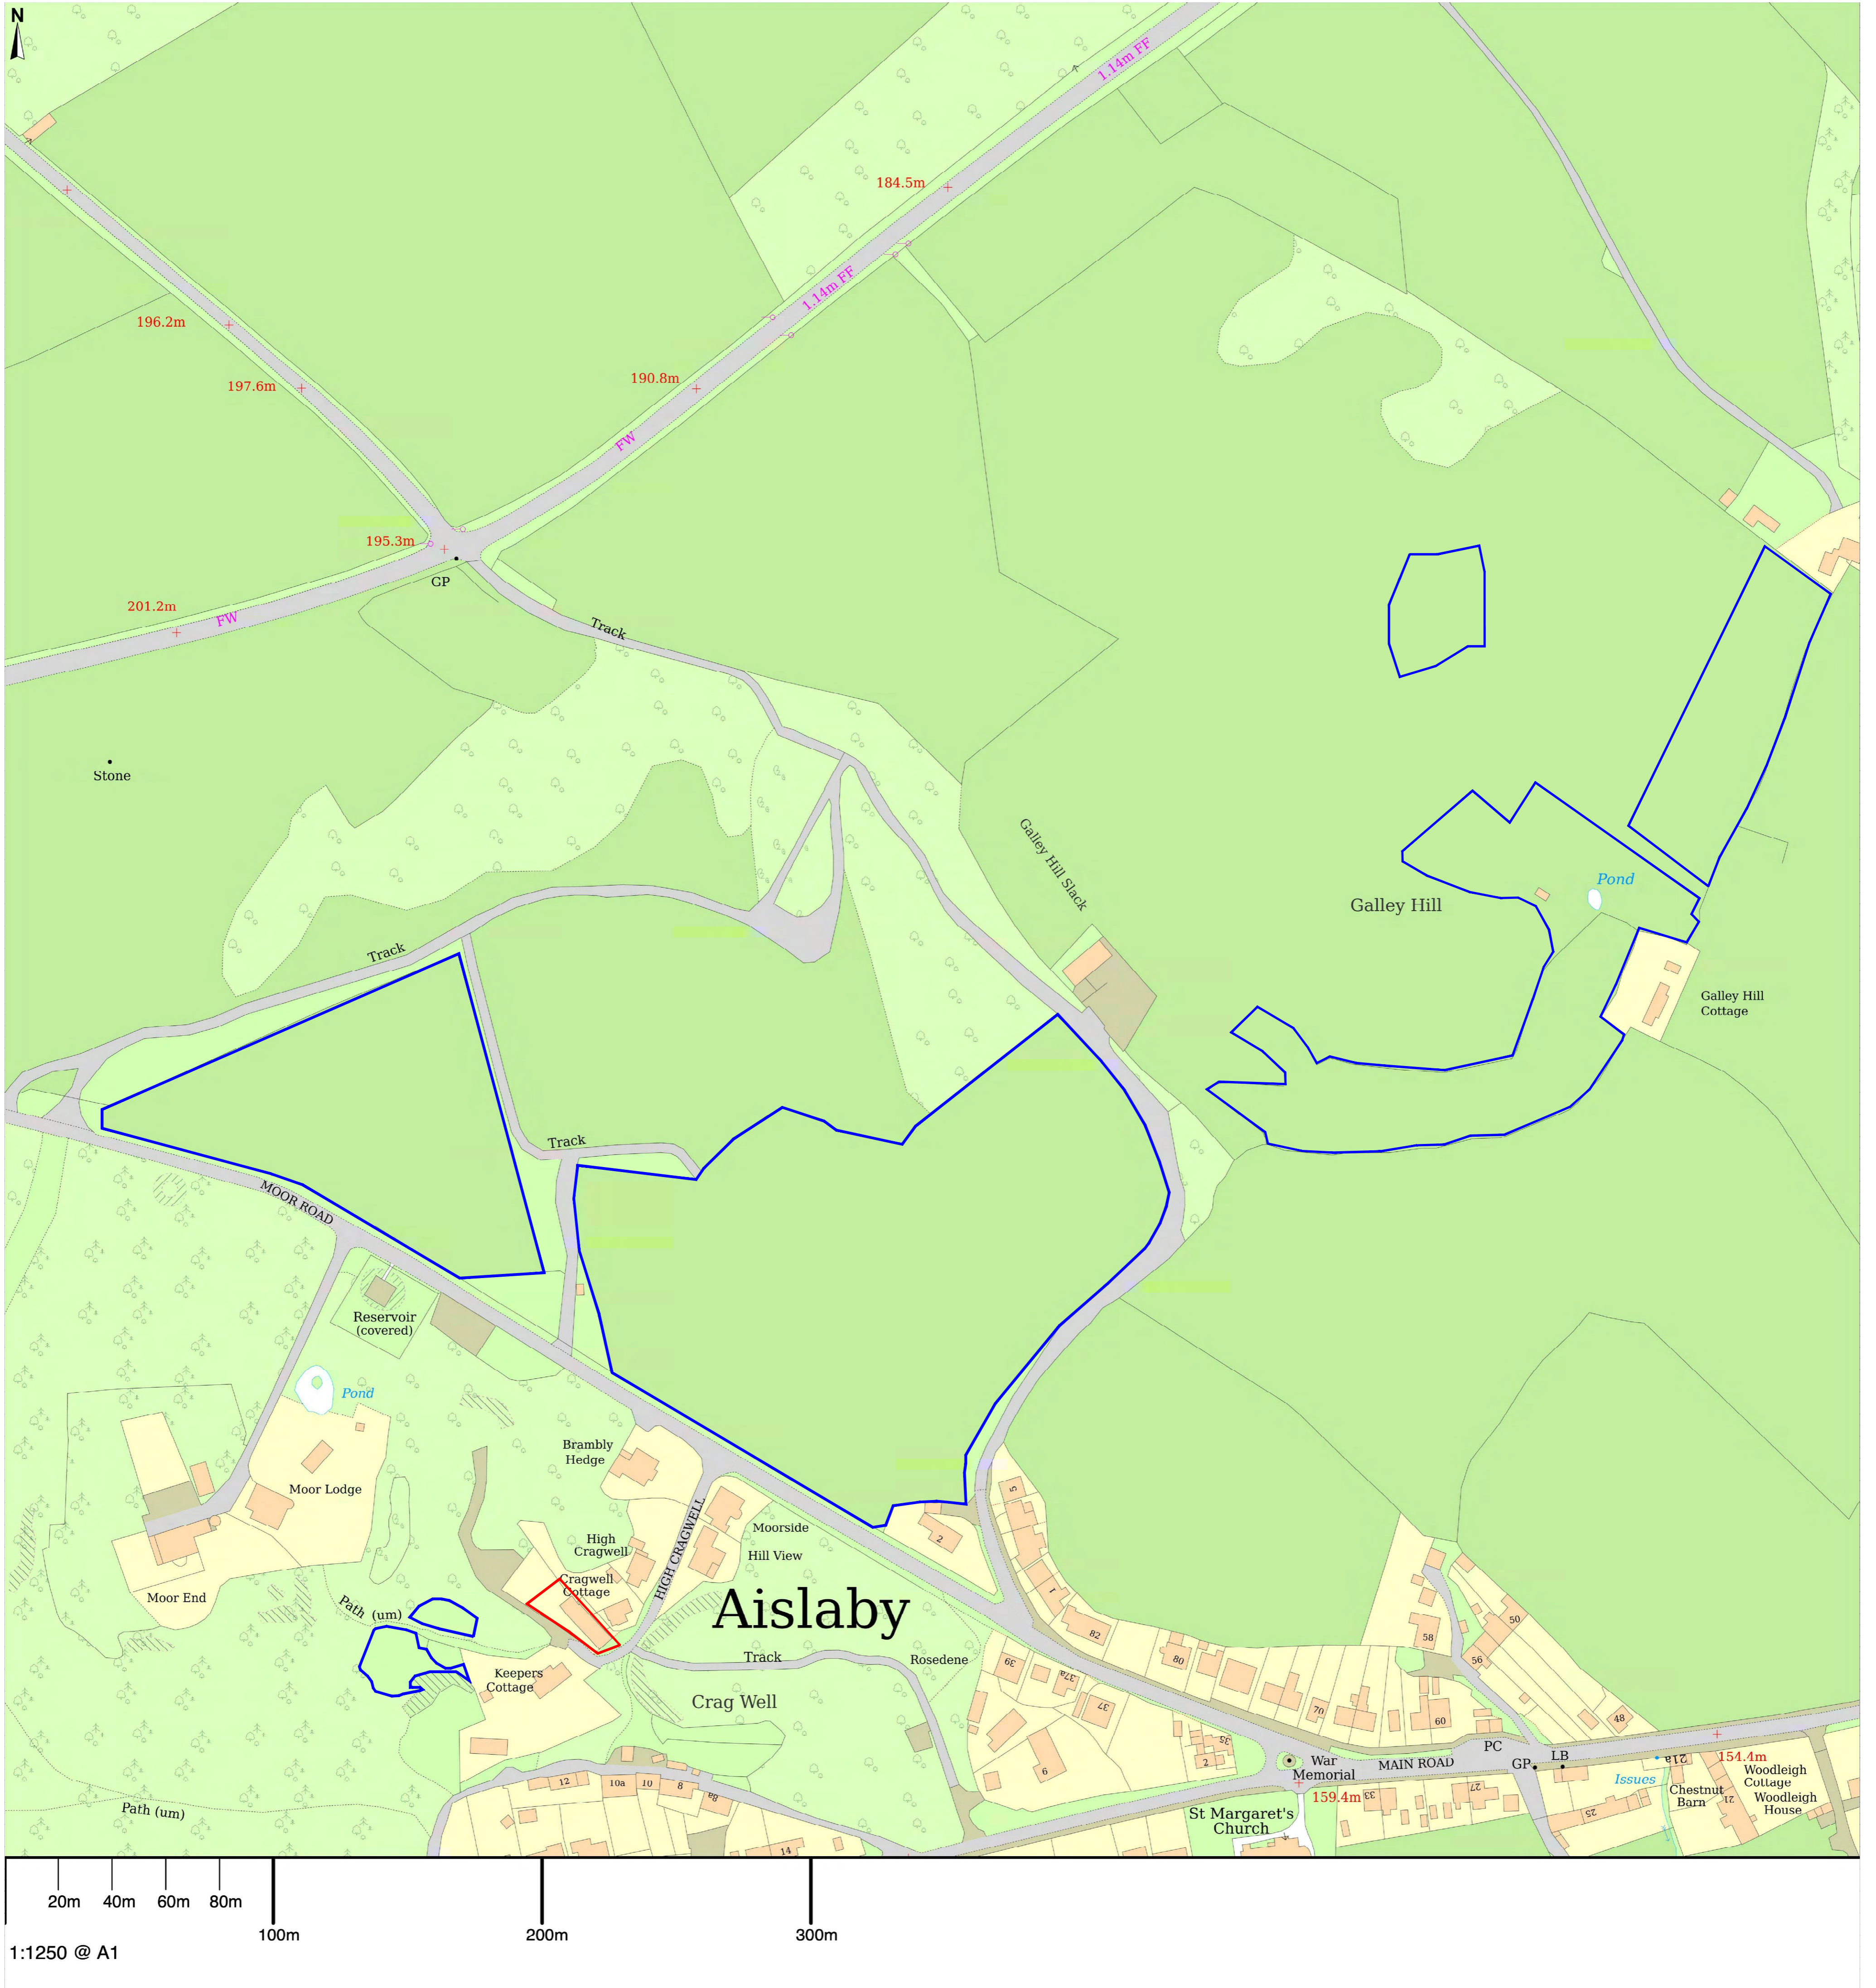

Inglegarth, Moor Road, Aislaby, Whitby, YO21 1SZ

NYMNPA
05/06/2024

NYM \ 2024 \ ENQ \ 20621 - Front elevation 1:100@A3

NYMNPA
05/06/2024

Existing

Proposed

Plan view 1:100@A3

NYMNP
05/06/2024

Existing

17400

Proposed

7000

3000 5000 1700