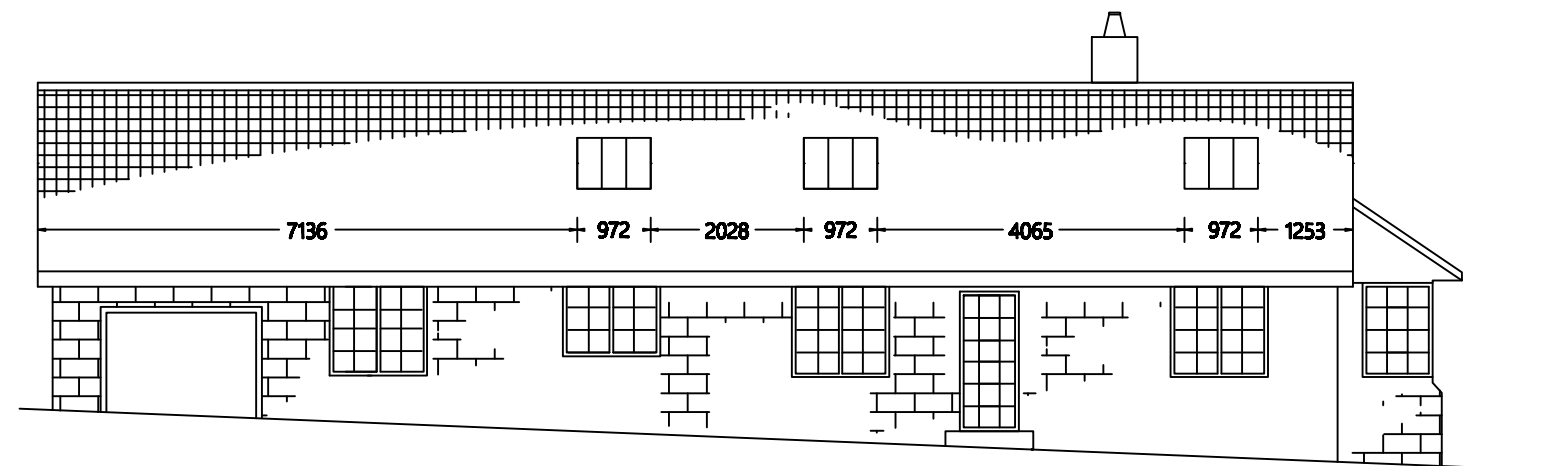

Inglegarth, Moor Road, Aislaby, Whitby, YO21 1SZ

NYMNPA
05/06/2024

NYM \ 2024 \ ENQ \ 20621 - Front elevation 1:100@A3

NYMNPA
05/06/2024

Existing

Proposed

Plan view 1:100@A3

NYMNP
05/06/2024

Existing

17400

Proposed

7000

3000 5000 1700