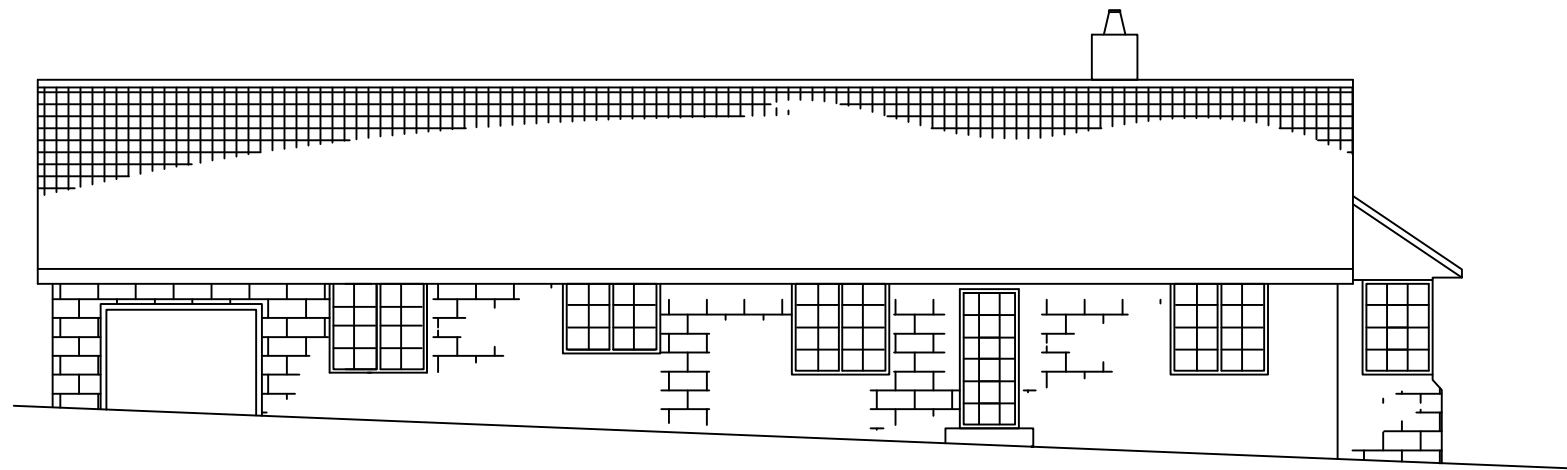

Inglegarth, Moor Road, Aislaby, Whitby, YO21 1SZ

NYMNPA
05/06/2024

NYM \ 2024 \ ENQ \ 20621 - Front elevation 1:100@A3

NYMNPA
05/06/2024

Existing

Proposed

Plan view 1:100@A3

NYMNP
05/06/2024

Existing

17400

Proposed

7000

3000 5000 1700