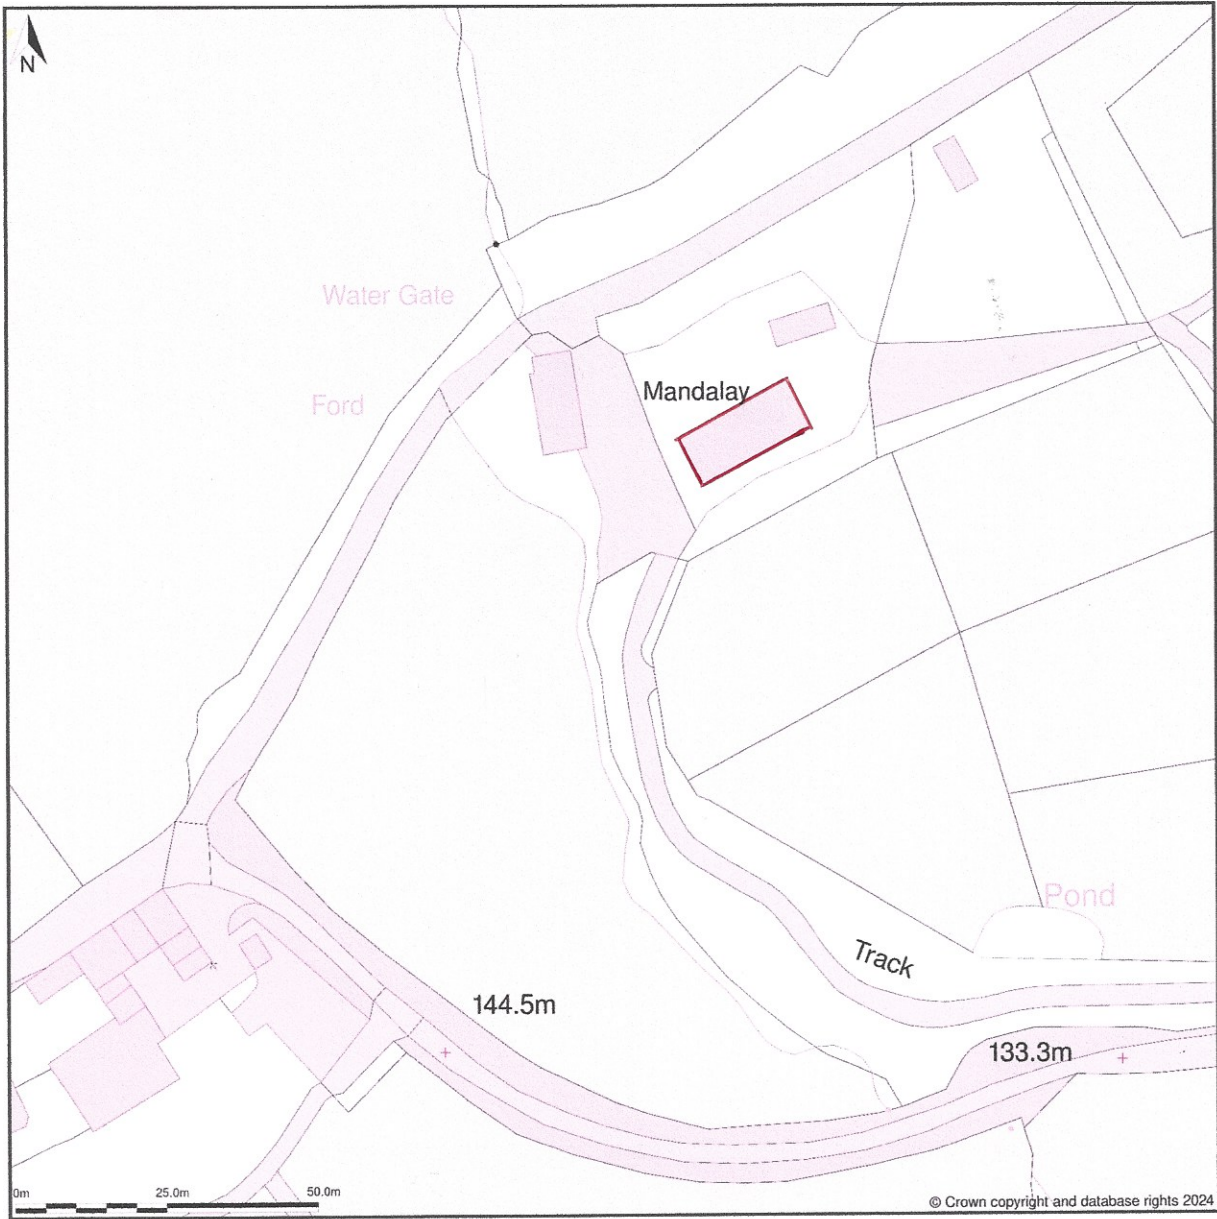

Mandalay, Aislabyside Road, Egton, Whitby, North Yorkshire, YO21 1SX

Location Plan shows area bounded by: 482792.19, 507356.64 482992.19, 507556.64 (at a scale of 1:1250), OSGridRef: NZ8289 745. The representation of a road, track or path is no evidence of a right of way. The representation of features as lines is no evidence of a property boundary.

Produced on 25th Jun 2024 from the Ordnance Survey National Geographic Database and incorporating surveyed revision available at this date. Reproduction in whole or part is prohibited without the prior permission of Ordnance Survey. © Crown copyright 2024. Supplied by www.buyaplan.co.uk a licensed Ordnance Survey partner (100053143). Unique plan reference: #00909170-A8C47C.