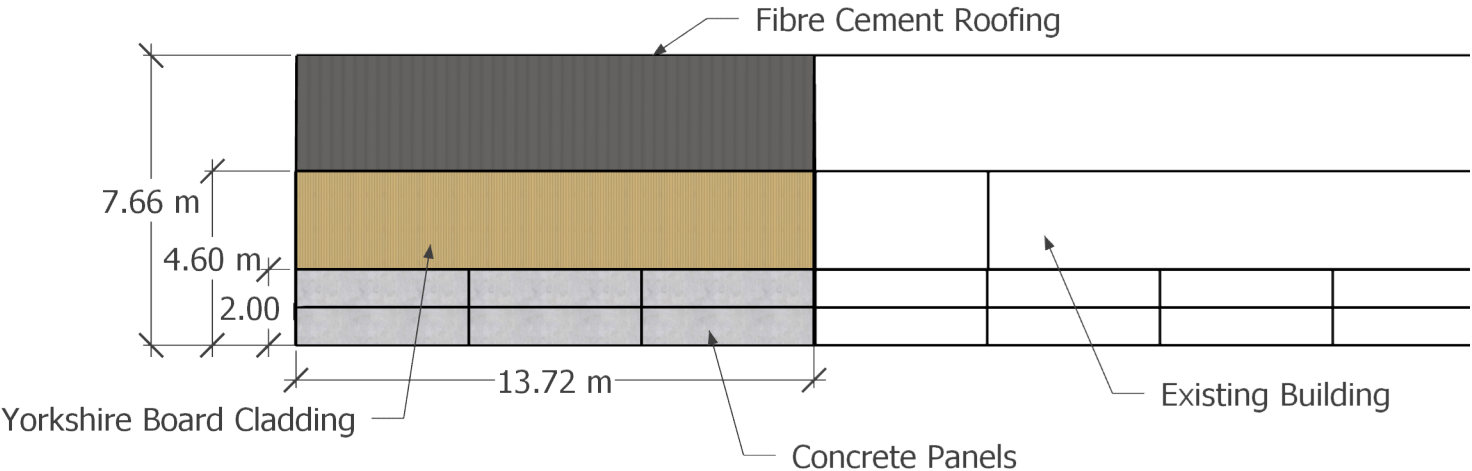

### NORTH ELEVATION

Date Produced: June 2024

Planning application for  
proposed livestock building  
extension at Broxa Farm.

NYMNP  
02/07/2024

Scale: 1:200

SOUTH ELEVATION

Date Produced: June 2024

Planning application for  
proposed livestock building  
extension at Broxa Farm.

Scale: 1:200

NYMNP  
02/07/2024

WEST ELEVATION