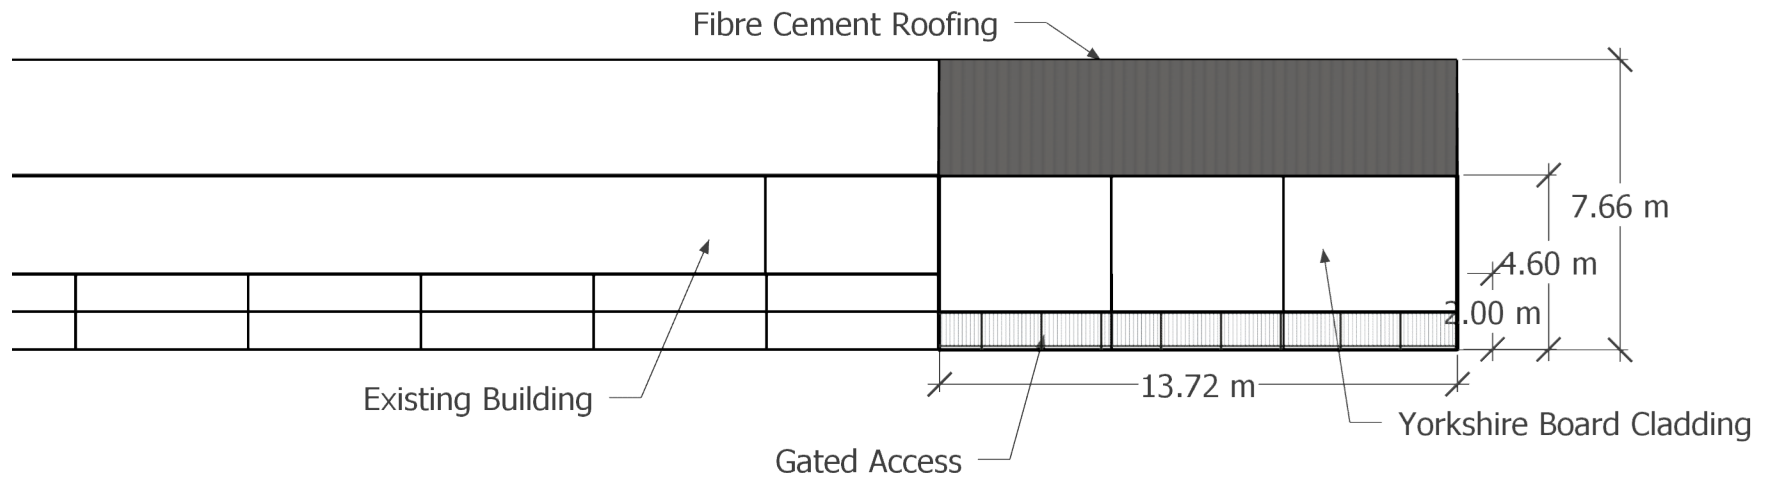

# Location Plan

Site Address: Broxa Farm, Broxa Hill, Broxa, Scarborough, YO13 0BP

Date Produced: 02-Jul-2024

Scale: 1:2500 @A4

Planning Portal Reference: PP-13183633v1

Date Produced: June 2024

Planning application for  
proposed livestock building  
extension at Broxa Farm.

### NORTH ELEVATION

Date Produced: June 2024

Planning application for  
proposed livestock building  
extension at Broxa Farm.

NYMNP  
02/07/2024

Scale: 1:200

SOUTH ELEVATION

Date Produced: June 2024

Planning application for  
proposed livestock building  
extension at Broxa Farm.

Scale: 1:200

NYMNP  
02/07/2024

WEST ELEVATION