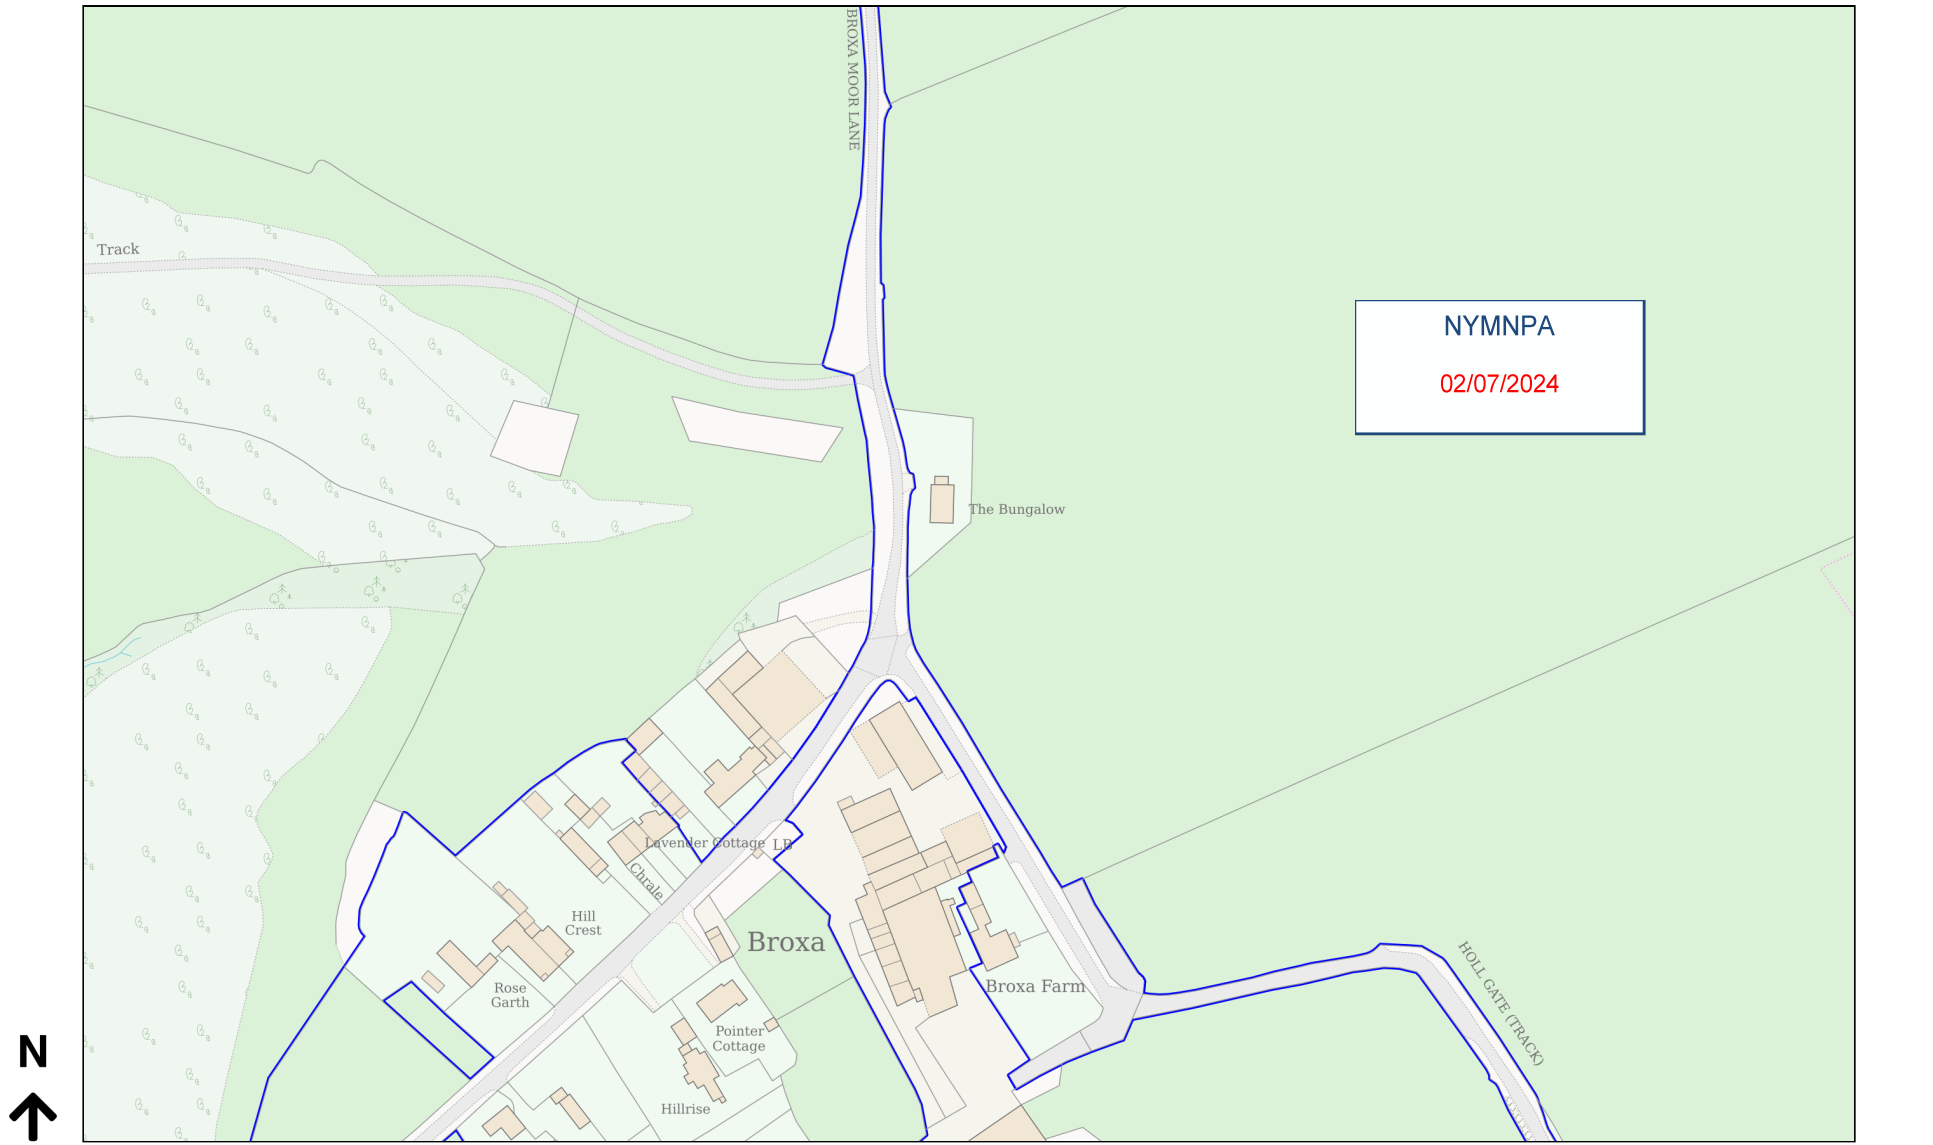

# Location Plan

Site Address: Broxa Farm, Broxa Hill, Broxa, Scarborough, YO13 0BP

Date Produced: 02-Jul-2024

Scale: 1:2500 @A4

Planning Portal Reference: PP-13183633v1

Date Produced: June 2024

Planning application for  
proposed livestock building  
extension at Broxa Farm.

### NORTH ELEVATION

Date Produced: June 2024

Planning application for  
proposed livestock building  
extension at Broxa Farm.

NYMNP  
02/07/2024

Scale: 1:200

SOUTH ELEVATION

Date Produced: June 2024

Planning application for  
proposed livestock building  
extension at Broxa Farm.

Scale: 1:200

NYMNP  
02/07/2024

WEST ELEVATION