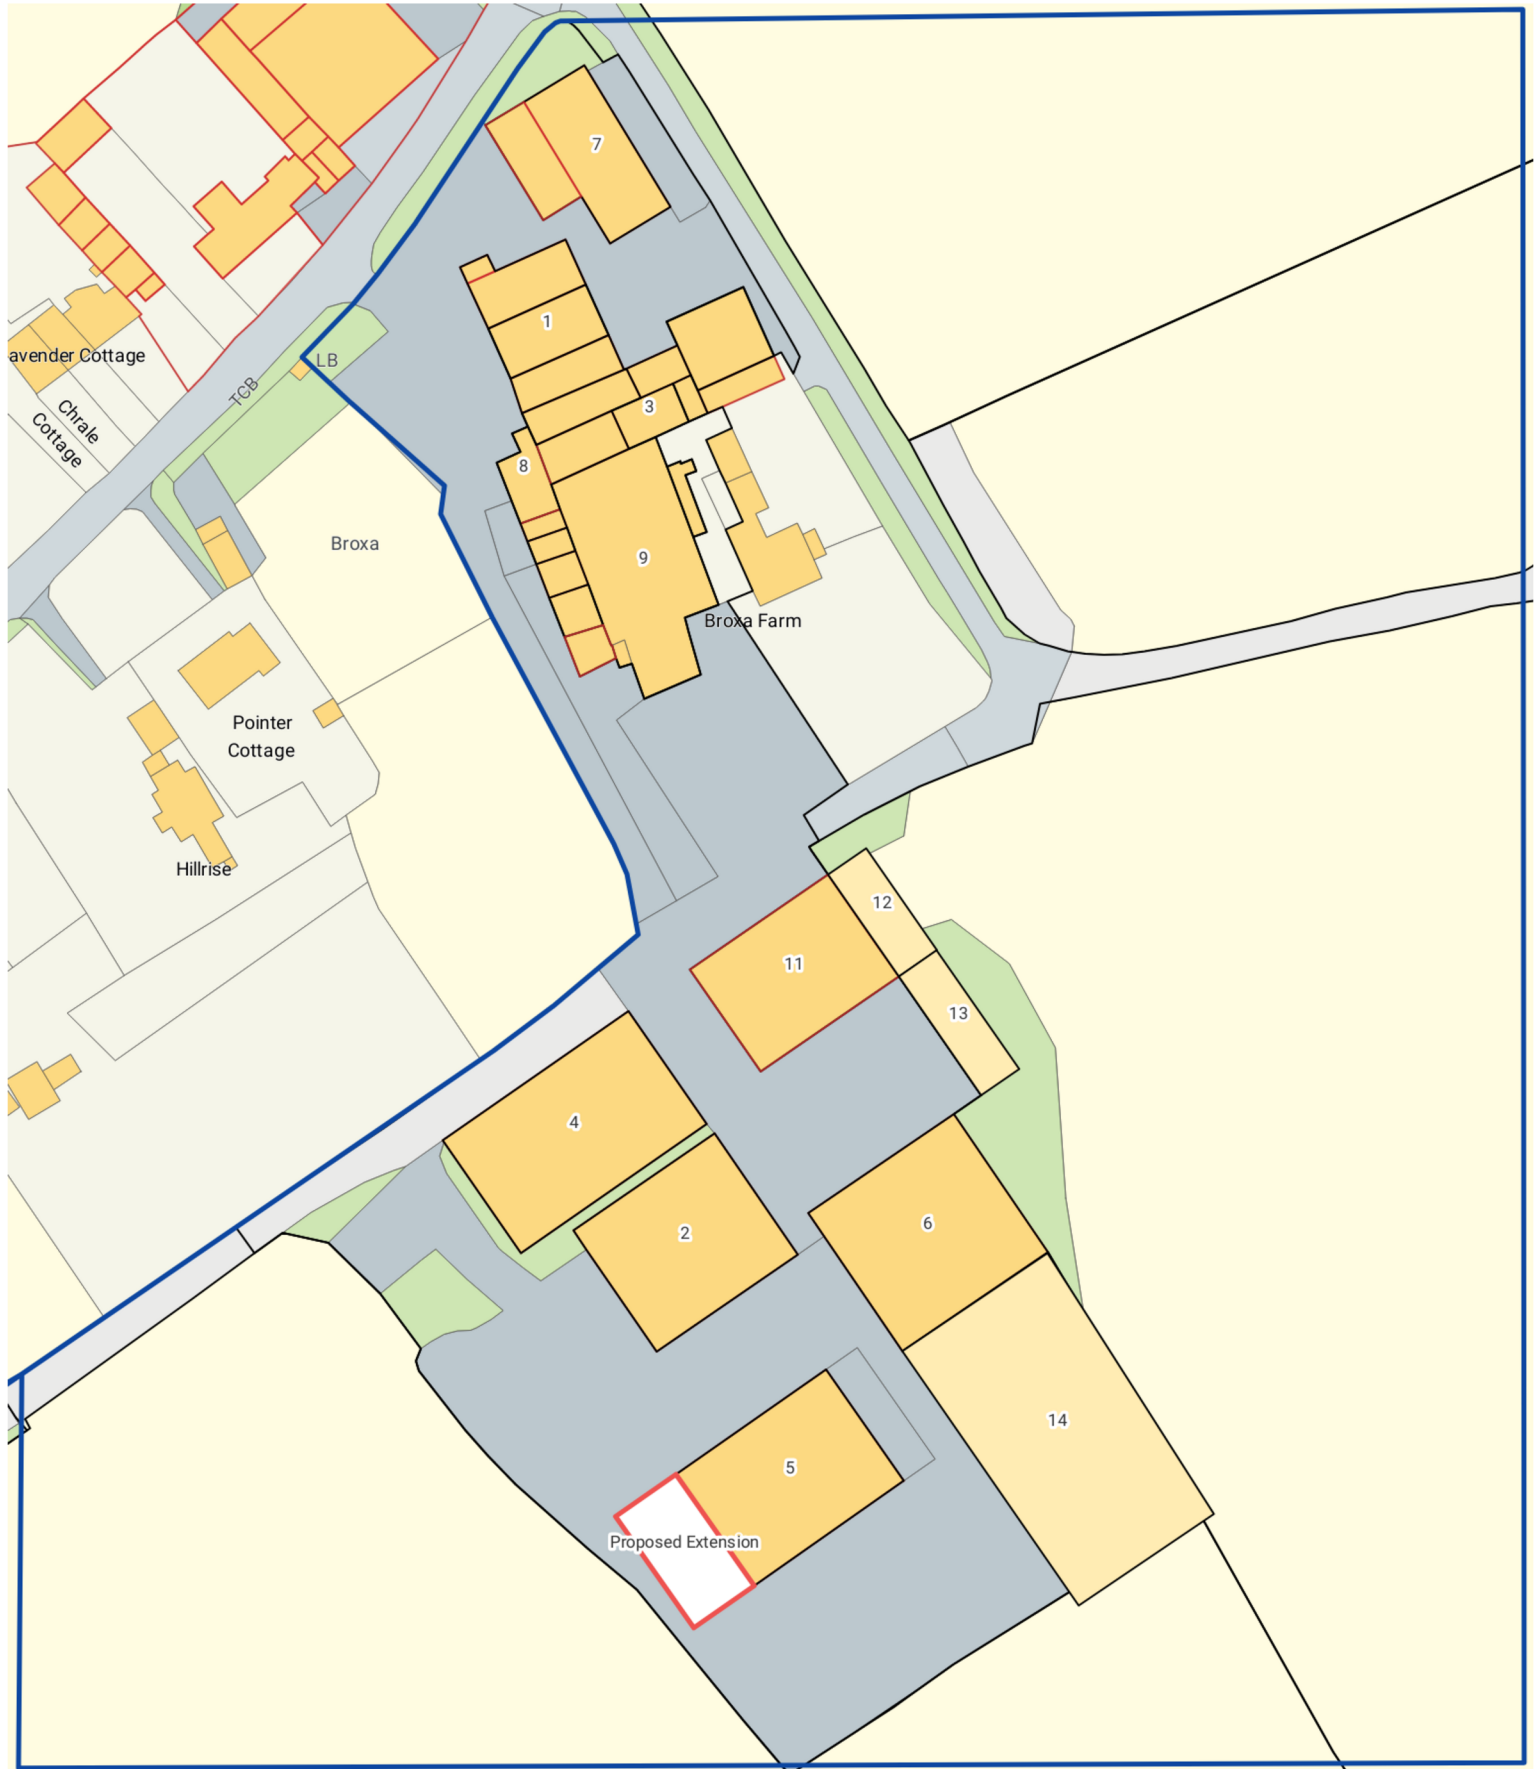

# Location Plan

Site Address: Broxa Farm, Broxa Hill, Broxa, Scarborough, YO13 0BP

Date Produced: 02-Jul-2024

Scale: 1:2500 @A4

Planning Portal Reference: PP-13183633v1

Date Produced: June 2024

Planning application for  
proposed livestock building  
extension at Broxa Farm.

### NORTH ELEVATION

Date Produced: June 2024

Planning application for  
proposed livestock building  
extension at Broxa Farm.

NYMNP  
02/07/2024

Scale: 1:200

SOUTH ELEVATION

Date Produced: June 2024

Planning application for  
proposed livestock building  
extension at Broxa Farm.

Scale: 1:200

NYMNP  
02/07/2024

WEST ELEVATION