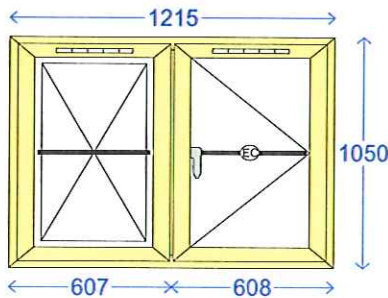

-1 NOV 2015

Specification	Chk	Chk
Assembled or Flatpack. Factory Assembled	[ ]	Colour Red Grandis Engineered [ ]
Sash colour Red Grandis Engineered	[ ]	Bead colour Red Grandis Engineered [ ]
Cill colour Red Grandis Engineered	[ ]	Painted Finish Three Coat Finish One Colour [ ]
Paint Colour Other Colour (see remarks)	[ ]	Glazed in/out Glazed out [ ]
Cill STC60 60mm Cill	[ ]	Add-on (Head) No add-on [ ]
Add-on (Cill) No add-on	[ ]	Add-on (Left jamb) No add-on [ ]
Add-on (Right jamb) No add-on	[ ]	Ventilator (Head) No ventilator [ ]
Ventilator (Sash) 4000m2	[ ]	Bead type ST60 24mm Bead [ ]
Handle Chrome Espag Handle	[ ]	Casement locking Maco Rail [ ]
Friction stay Standard	[ ]	Glass display group Float [ ]
Espag Type Maco Rail	[ ]	

Glazing Details & Apertures		
4-16-4 Clear Low E Soft Coat : Black warmedqe	Auth Single BarH (T)	Arcon Gas Fillec
A1 - (507 x 1022)	D1 - (508 x 1022)	H1 - (507 x 1022)

Flushfit Casement O/A Sizes 1215mm x 1050mm (Style 25) W13		Pricing	Qty	Gross	Disc.	Nett
		Frame Price 1215 x 1050	1	£541.07		£541.07
		Glass	1	£87.57		£87.57
		Total		£628.64		£628.64