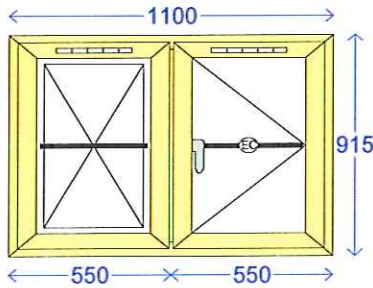

14	Flushfit Casement O/A Sizes 1100mm x 915mm (Style 25)	Pricing	Qty	Gross	Disc.	Nett
	W14	Frame Price 1100 x 915	1	£487.81		£487.81
		Glass	1	£77.53		£77.53
			Total	£565.34		£565.34