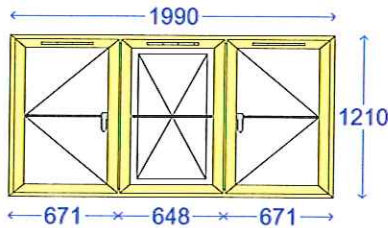

Flushfit Casement O/A Sizes 1990mm x 1210mm (Style 54) W12		Pricing	Qty	Gross	Disc.	Nett
		Frame Price 1990 x 1210	1	£854.43		£854.43
		Glass	1	£149.79		£149.79
		Total		£1,004.22		£1,004.22