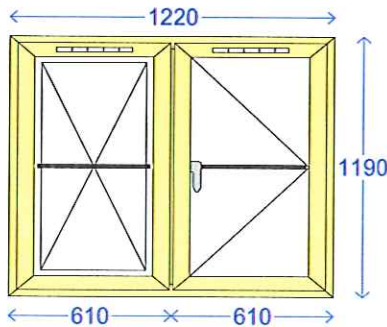

Specification	Chk	Chk
Assembled or Flatpack. Factory Assembled	☐	Colour Red Grandis Engineered ☐
Sash colour Red Grandis Engineered	☐	Bead colour Red Grandis Engineered ☐
Cill colour Red Grandis Engineered	☐	Painted Finish Three Coat Finish One Colour ☐
Paint Colour Other Colour (see remarks)	☐	Glazed in/out Glazed out ☐
Cill STC60 60mm Cill	☐	Add-on (Head) No add-on ☐
Add-on (Cill) No add-on	☐	Add-on (Left jamb) No add-on ☐
Add-on (Right jamb) No add-on	☐	Ventilator (Head) No ventilator ☐
Ventilator (Sash) 4000m2	☐	Bead type ST60 24mm Bead ☐
Handle Chrome Espag Handle	☐	Casement locking Maco Rail ☐
Friction stay Standard	☐	Glass display group Float ☐
Espag Type Maco Rail	☐	

Glazing Details & Apertures		
4-16-4 Clear Low E Soft Coat : Black warmedae Auth Single BarH (T)	Araon Gas Fillec	
A1 - (446 x 1002) H1 - (446 x 1002)