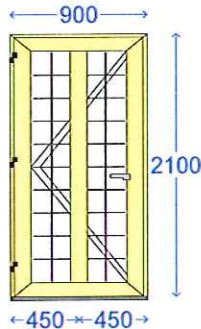

Specification	Chk	Chk
Assembled or Flatpack. Factory Assembled	[ ]	Colour Red Grandis Engineered [ ]
Sash colour Red Grandis Engineered	[ ]	Bead colour Red Grandis Engineered [ ]
Cill colour Red Grandis Engineered	[ ]	Painted Finish Three Coat Finish One Colour [ ]
Paint Colour Other Colour (see remarks)	[ ]	Glazed in/out Glazed out [ ]
Cill STC60 60mm Cill	[ ]	Add-on (Head) No add-on [ ]
Add-on (Cill) No add-on	[ ]	Add-on (Left jamb) No add-on [ ]
Add-on (Right jamb) No add-on	[ ]	Ventilator (Head) No ventilator [ ]
Ventilator (Sash) 4000m2	[ ]	Bead type ST60 24mm Bead [ ]
Handle Chrome Espag Handle	[ ]	Casement locking Maco Rail [ ]
Friction stay Egress Easy Clean	[ ]	Glass display group Float [ ]
Espag Type Maco Rail	[ ]	

Aperture Options	Chk	Chk
Friction stay Standard (A1)		

Glazing Details & Apertures
4-16-4 Clear Low E Soft Coat : Black warmedge Auth Single BarH (T) Arqon Gas Fillec A1 - (386 x 727) H1 - (386 x 727)

15	Timber Door O/A Sizes 900mm x 2130mm (Style 2)	Pricing	Qty	Gross	Disc.	Nett
	D1	Frame Price 900 x 2130	1	£800.57		£800.57
		Glass	1	£226.65		£226.65
			Total	£1,027.22		£1,027.22