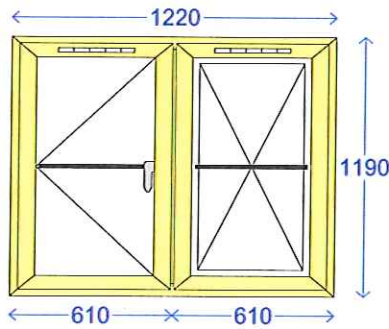

3	Flushfit Casement O/A Sizes 1220mm x 1190mm (Style 24) W3	Pricing	Qty	Gross	Disc.	Nett
		Frame Price 1220 x 1190	1	£570.32		£570.32
		Glass	1	£94.14		£94.14
			Total	£664.46		£664.46

Specification	Chk	Chk
Assembled or Flatpack. Factory Assembled	☐	Colour Red Grandis Engineered ☐
Sash colour Red Grandis Engineered	☐	Bead colour Red Grandis Engineered ☐
Cill colour Red Grandis Engineered	☐	Painted Finish Three Coat Finish One Colour ☐
Paint Colour Other Colour (see remarks)	☐	Glazed in/out Glazed out ☐
Cill STC60 60mm Cill	☐	Add-on (Head) No add-on ☐
Add-on (Cill) No add-on	☐	Add-on (Left jamb) No add-on ☐
Add-on (Right jamb) No add-on	☐	Ventilator (Head) No ventilator ☐
Ventilator (Sash) 4000m2	☐	Bead type ST60 24mm Bead ☐
Handle Chrome Espag Handle	☐	Casement locking Maco Rail ☐
Friction stay Standard	☐	Glass display group Float ☐
Espag Type Maco Rail	☐	

Glazing Details & Apertures		
4-16-4 Clear Low E Soft Coat : Black warmedae Auth Single BarH (T)	Araon Gas Fillec	
A1 - (446 x 1002) F1 - (446 x 1002)		

4	Flushfit Casement O/A Sizes 1220mm x 1190mm (Style 25) W4	Pricing	Qty	Gross	Disc.	Nett
		Frame Price 1220 x 1190	1	£570.32		£570.32
		Glass	1	£94.14		£94.14
			Total	£664.46		£664.46