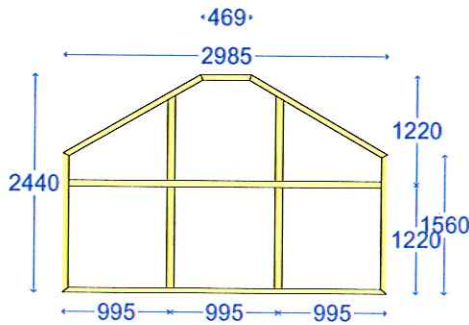

-1 NOV 2016

Specification	Chk	Chk
Assembled or Flatpack. Factory Assembled	[ ]	Colour Oak Engineered [ ]
Sash colour Oak Engineered	[ ]	Bead colour Oak Engineered [ ]
Cill colour Oak Engineered	[ ]	Painted Finish Three Coat Finish One Colour [ ]
Paint Colour Other Colour (see remarks)	[ ]	Glazed in/out Glazed out [ ]
Open in/out Open in	[ ]	Cill STC60 60mm Cill [ ]
Bead type ST60 24mm Bead	[ ]	Handle Silver Bi Fold Handle [ ]
Glass display group Safety	[ ]	

Glazing Details & Apertures	
4-16-4 Clear Tough Low E Soft Coat : Black warmedae	Argon Gas Fillec
A1 - (852 x 1974) D1 - (851 x 1974) H1 - (852 x 1974)	

17	Flushfit Casement O/A Sizes 2985mm x 2440 / 1560mm (Style FF)	Pricing	Qty	Gross	Disc.	Nett
		Frame Price 2985 x 2440	1	£2,035.95		£2,035.95
			Total		£2,035.95	£2,035.95