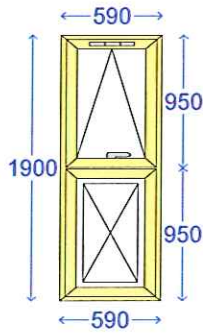

11	Flushfit Casement O/A Sizes 590mm x 1900mm (Style 6) W11	Pricing	Qty	Gross	Disc.	Nett
		Frame Price 590 x 1900	1	£505.41		£505.41
		Glass	1	£49.08		£49.08
		Total		£554.49		£554.49

Specification	Chk	Chk
Assembled or Flatpack, Factory Assembled	☐	Colour Red Grandis Engineered ☐
Sash colour Red Grandis Engineered	☐	Bead colour Red Grandis Engineered ☐
Cill colour Red Grandis Engineered	☐	Painted Finish Three Coat Finish One Colour ☐
Paint Colour Other Colour (see remarks)	☐	Glazed in/out Glazed out ☐
Cill STC60 60mm Cill	☐	Add-on (Head) No add-on ☐
Add-on (Cill) No add-on	☐	Add-on (Left jamb) No add-on ☐
Add-on (Right jamb) No add-on	☐	Ventilator (Head) No ventilator ☐
Ventilator (Sash) 2000m2	☐	Bead type ST60 24mm Bead ☐
Handle Chrome Espag Handle	☐	Casement locking Maco Rail ☐
Friction stay Standard	☐	Glass display group Float ☐
Espag Type Maco Rail	☐	

Aperture Options	Chk	Chk
Ventilator (Sash) No ventilator (A4)		

Glazing Details & Appertures	
4-16-4 Clear Low E Soft Coat : Black warmedqe A1 - (402 x 786)	Arqon Gas Fillec
4-16-4 Clear Touqh Low E Soft Coat : Black warmedqe A4 - (402 x 786)	Arqon Gas Fillec