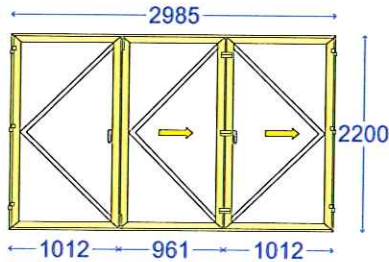

6	Timber Bi-Fold Door O/A Sizes 2985mm x 2200mm (322)	Pricing	Qty	Gross	Disc.	Nett
		Frame Price 2985 x 2200	1	£3,817.62		£3,817.62
			Total		£3,817.62	£3,817.62