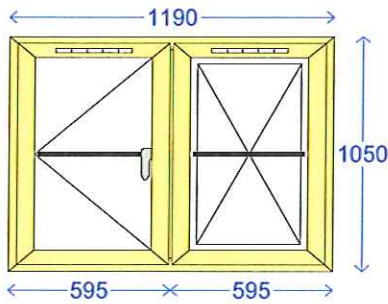

7	Flushfit Casement O/A Sizes 1190mm x 1050mm (Style 24) W7	Pricing	Qty	Gross	Disc.	Nett
		Frame Price 1190 x 1050	1	£531.93		£531.93
		Glass	1	£86.59		£86.59
			Total	£618.52		£618.52