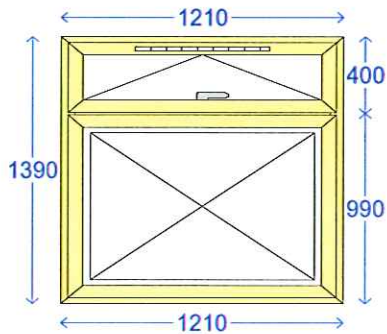

-1 NOV 2016

Specification	Chk	Chk
Assembled or Flatpack. Factory Assembled	☐	Colour Red Grandis Engineered ☐
Sash colour Red Grandis Engineered	☐	Bead colour Red Grandis Engineered ☐
Cill colour Red Grandis Engineered	☐	Painted Finish Three Coat Finish One Colour ☐
Paint Colour Other Colour (see remarks)	☐	Glazed in/out Glazed out ☐
Cill STC60 60mm Cill	☐	Add-on (Head) No add-on ☐
Add-on (Cill) No add-on	☐	Add-on (Left jamb) No add-on ☐
Add-on (Right jamb) No add-on	☐	Ventilator (Head) No ventilator ☐
Ventilator (Sash) 4000m2	☐	Bead type ST60 24mm Bead ☐
Handle Chrome Espag Handle	☐	Casement locking Maco Rail ☐
Friction stay Standard	☐	Glass display group Float ☐
Espag Type Maco Rail	☐	

Glazing Details & Apertures		
4-16-4 Clear Low E Soft Coat : Black warmedae Auth Sinale BarH (T) Aron Gas Fillec		
A1 - (431 x 862)	F1 - (431 x 862)	

8	Flushfit Casement O/A Sizes 1210mm x 1390mm (Style 6) W8	Pricing	Qty	Gross	Disc.	Nett
		Frame Price 1210 x 1390	1	£587.94		£587.94
		Glass	1	£62.72		£62.72
			Total	£650.66		£650.66