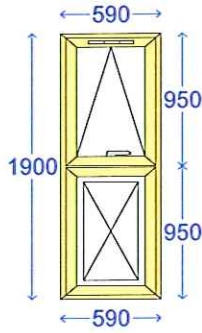

2	Flushfit Casement O/A Sizes 590mm x 1900mm (Style 6) W2	Pricing	Qty	Gross	Disc.	Nett
		Frame Price 590 x 1900	1	£505.41		£505.41
		Glass	1	£49.08		£49.08
			Total	£554.49		£554.49

Specification	Chk	Chk
Assembled or Flatpack, Factory Assembled	[ ]	Colour Red Grandis Engineered [ ]
Sash colour Red Grandis Engineered	[ ]	Bead colour Red Grandis Engineered [ ]
Cill colour Red Grandis Engineered	[ ]	Painted Finish Three Coat Finish One Colour [ ]
Paint Colour Other Colour (see remarks)	[ ]	Glazed in/out Glazed out [ ]
Cill STC60 60mm Cill	[ ]	Add-on (Head) No add-on [ ]
Add-on (Cill) No add-on	[ ]	Add-on (Left jamb) No add-on [ ]
Add-on (Right jamb) No add-on	[ ]	Ventilator (Head) No ventilator [ ]
Ventilator (Sash) 4000m2	[ ]	Bead type ST60 24mm Bead [ ]
Handle Chrome Espag Handle	[ ]	Casement locking Maco Rail [ ]
Friction stay Standard	[ ]	Glass display group Float [ ]
Espag Type Maco Rail	[ ]	

Aperture Options	Chk	Chk
Ventilator (Sash) No ventilator (A4)		

Glazing Details & Appertures	
4-16-4 Clear Low E Soft Coat : Black warmedae A1 - (402 x 786)	Arqon Gas Fillec
4-16-4 Clear Tough Low E Soft Coat : Black warmedae A4 - (402 x 786)	Arqon Gas Fillec

PAID
- 1 NOV 2016