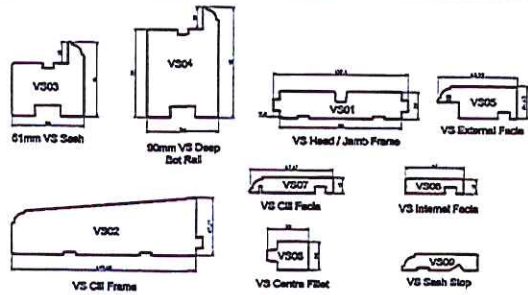

Sash Timber High Performance Timber Window Systems

FLUSH CASEMENT
WINDOWS FITTED TO
THE OLD FORGE
STAINSACRE

Stormproof Casement

Flushfit Casement

Plant On Cills

Glazing Bars/Beads

Tilt Sliding Sash

58mm Door / French Door