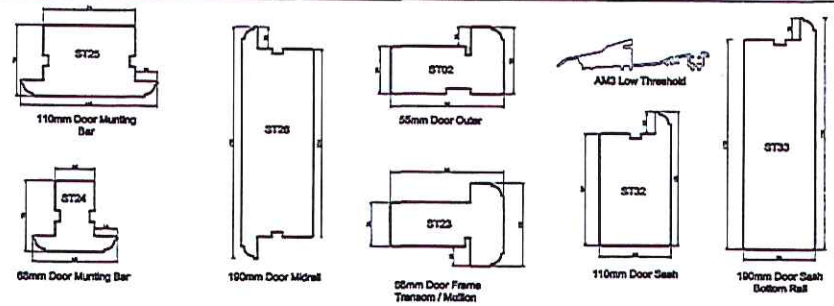

Sash Timber High Performance Timber Window Systems

FLUSH CASEMENT
WINDOWS FITTED TO
THE OLD FORGE
STAINSACRE

Stormproof Casement

Flushfit Casement

Plant On Cills

Glazing Bars/Beads

Tilt Sliding Sash

58mm Door / French Door