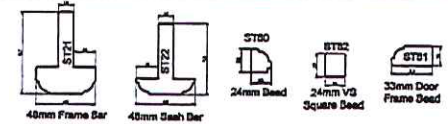

Sash Timber High Performance Timber Window Systems

FLUSH CASEMENT
WINDOWS FITTED TO
THE OLD FORGE
STAINSACRE

Stormproof Casement

Flushfit Casement

Plant On Cills

Glazing Bars/Beads

Tilt Sliding Sash

58mm Door / French Door