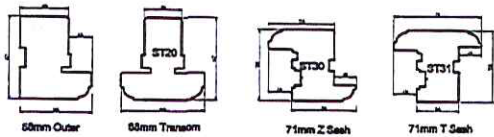

Sash Timber High Performance Timber Window Systems

FLUSH CASEMENT
WINDOWS FITTED TO
THE OLD FORGE
STAINSACRE

Stormproof Casement