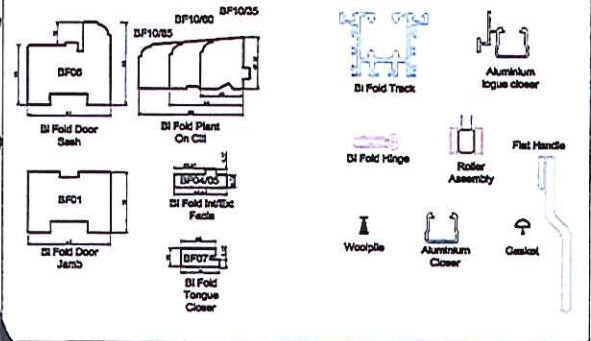

Bi-folding Door System

BI-FOLD (OAK) DOOR SYSTEM
FITTED TO THE OLD FORGE
STAINSACRE

- 1 NOV 2016