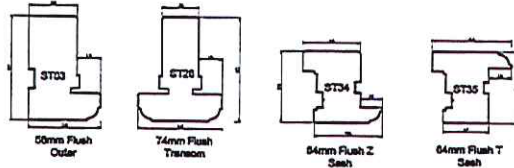

Sash Timber High Performance Timber Window Systems

FLUSH CASEMENT
WINDOWS FITTED TO
THE OLD FORGE
STAINSACRE

Stormproof Casement

Flushfit Casement

Plant On Cills

Glazing Bars/Beads

Tilt Sliding Sash

58mm Door / French Door