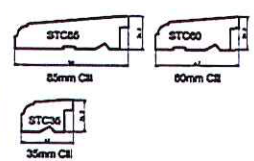

Sash Timber High Performance Timber Window Systems

FLUSH CASEMENT
WINDOWS FITTED TO
THE OLD FORGE
STAINSACRE

Stormproof Casement

Flushfit Casement

Plant On Cills

Glazing Bars/Beads

Tilt Sliding Sash

58mm Door / French Door