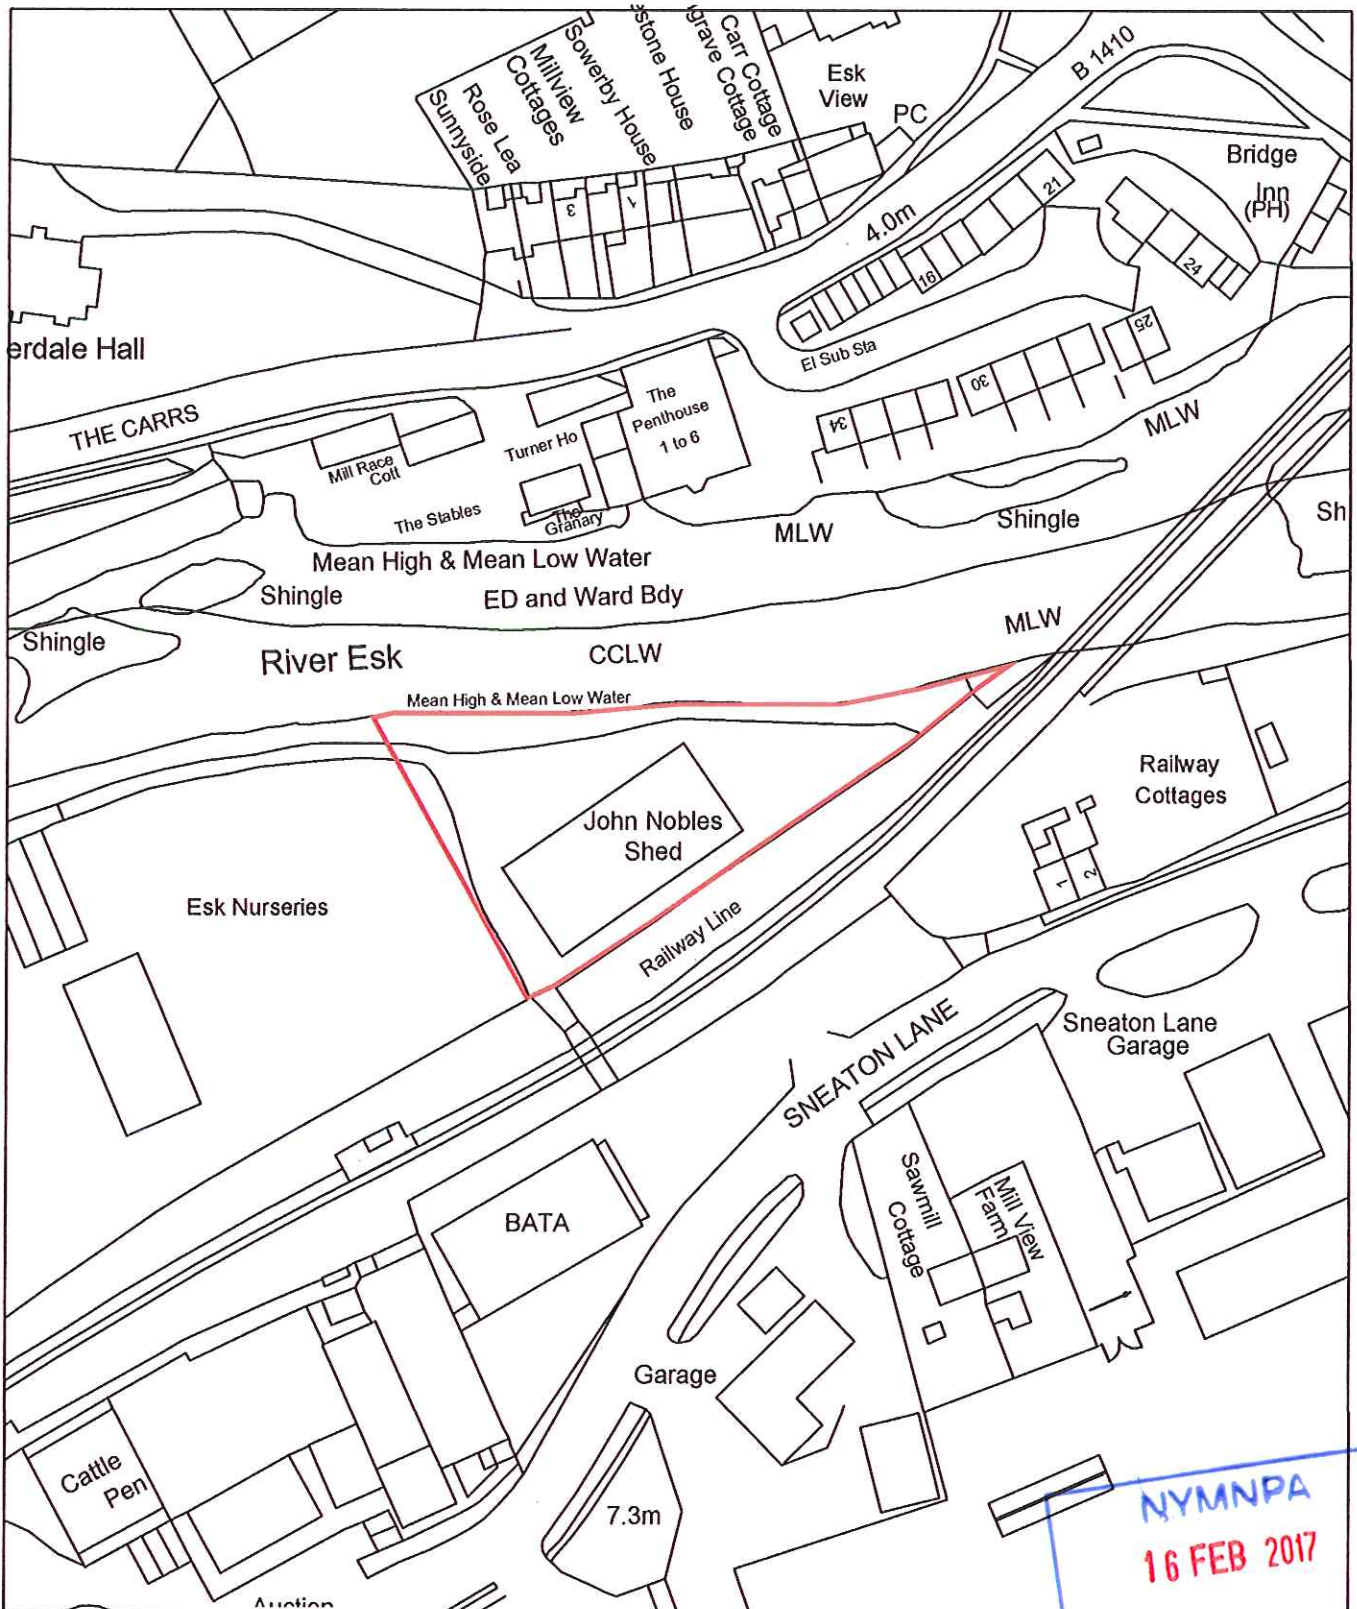

JOHN NOBLE BUILDERS YARD

Sneaton Lane, Ruswarp, Whitby
NORTH YORKSHIRE, YO22 5HL

LOCATION PLAN

SCALE 1:1250

NYMNP
16 FEB 2017

OS Licence 100022432