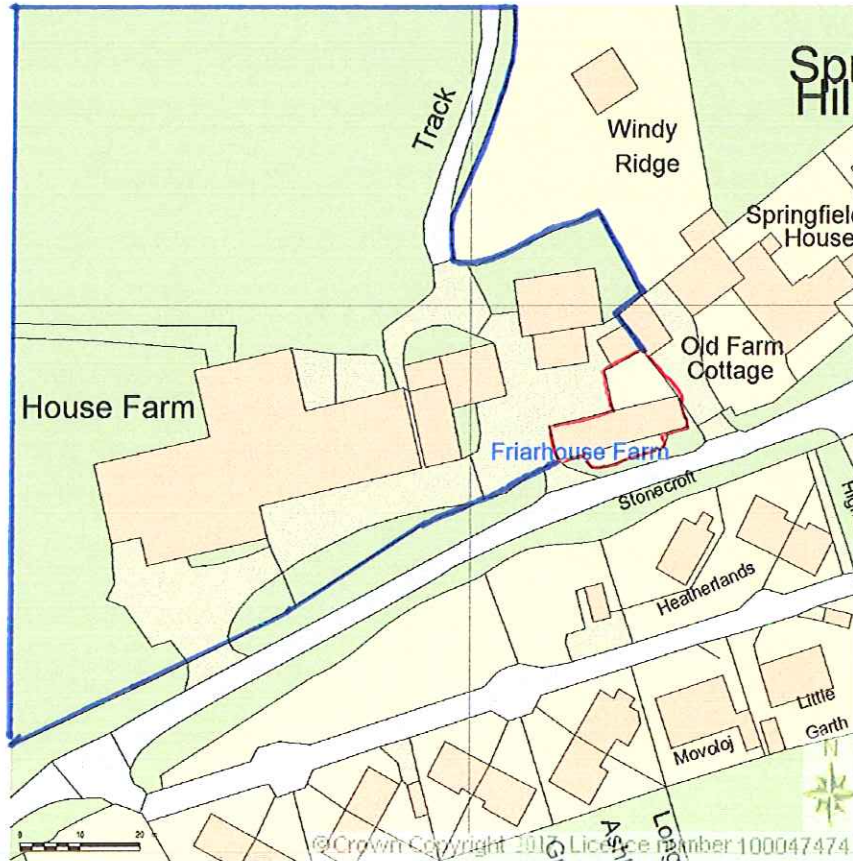

SITE LOCATION PLAN
AREA 2 HA
SCALE 1:1250 on A4
CENTRE COORDINATES: 483194, 501979

Supplied by Streetwise Maps Ltd
www.streetwise.net
Licence No: 100047474
01/03/2017 09:49