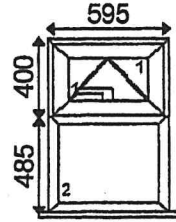

WHITE Frame

Frame: Small 56mm
 Sash: Casement Sash
 Ext Cill: 160mm Cill. @935
 Drainage: Concealed
 RF: CW Standard
 Bead: MITRE 28mm Ovolo Bead. Wh

Casement Hardware

Handle: Locking White
 Hinge: Std Top. Egress Side
 Lock: DGS Twin Cam Multipoint Lock

Glazing

(31dB) 4 SCoat:20SupAr:4 Low Iron Clear (BLACK SUPER SPACER)

Unit # 1	657 * 243
Unit # 2	753 * 424

Rustique Small Outer Double Glazed A

595w x 915h

1off Viewed From Outside Style:132

Item 3

RUS/56 Outer. CW

595 x 915

WHITE Frame

Frame: Small 56mm
 Sash: Casement Sash
 Ext Cill: 160mm Cill. @695
 Drainage: Concealed
 RF: CW Standard
 Bead: MITRE 28mm Ovolo Bead. Wh

Casement Hardware

Handle: Locking White
 Hinge: Std Top. Egress Side
 Lock: DGS Twin Cam Multipoint Lock

585 x 915

WHITE Frame

Frame: Small 56mm
 Sash: Casement Sash
 Ext Cill: 160mm Cill. @685
 Drainage: Concealed
 RF: CW Standard
 Bead: MITRE 28mm Ovolo Bead. Wh

Casement Hardware

Handle: Locking White
 Hinge: Std Top. Egress Side
 Lock: DGS Twin Cam Multipoint Lock