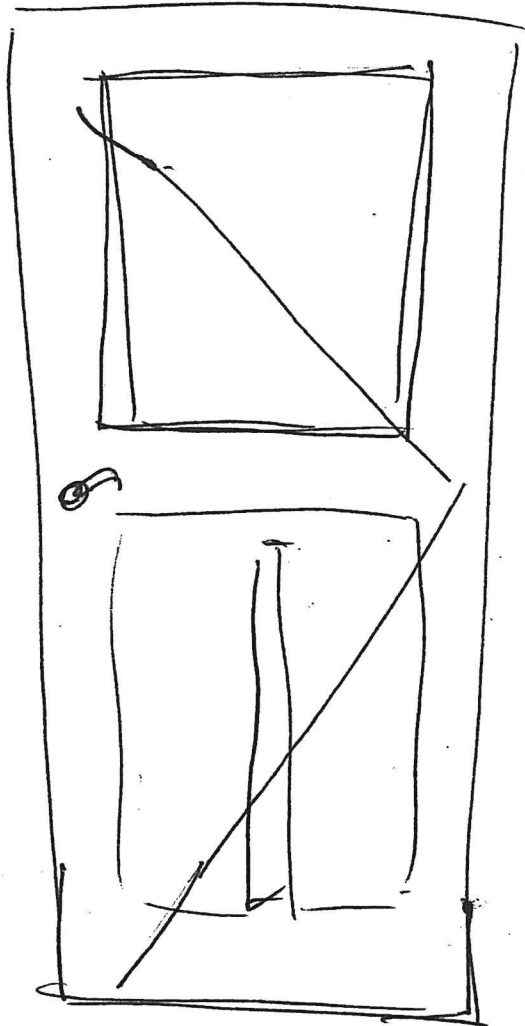

6

NYMNP
04 MAY 2018