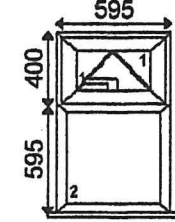

595 x 915

WHITE Frame

Frame: Small 56mm
 Sash: Casement Sash
 Ext Cill: 160mm Cill. @695
 Drainage: Concealed
 RF: CW Standard
 Bead: MITRE 28mm Ovolo Bead. Wh

Casement Hardware

Handle: Locking White
 Hinge: Std Top. Egress Side
 Lock: DGS Twin Cam Multipoint Lock

585 x 915

WHITE Frame

Frame: Small 56mm
 Sash: Casement Sash
 Ext Cill: 160mm Cill. @685
 Drainage: Concealed
 RF: CW Standard
 Bead: MITRE 28mm Ovolo Bead. Wh

Casement Hardware

Handle: Locking White
 Hinge: Std Top. Egress Side
 Lock: DGS Twin Cam Multipoint Lock

Glazing

(31dB) 4 SCoat:20SupAr:4 Low Iron Clear (BLACK SUPER SPACER)

Unit # 1	407 * 243
Unit # 2	503 * 424

Rustique Small Outer Double Glazed A

595w x 1025h

1off Viewed From Outside Style:132

Item 5

RUS/56 Outer. CW

595 x 1025

WHITE Frame

Frame: Small 56mm
 Sash: Casement Sash
 Ext Cill: 160mm Cill. @695
 Drainage: Concealed
 RF: CW Standard
 Bead: MITRE 28mm Ovolo Bead. Wh

Casement Hardware

Handle: Locking White
 Hinge: Std Top. Egress Side
 Lock: DGS Twin Cam Multipoint Lock