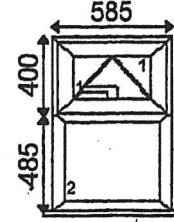

WHITE Frame

Frame: Small 56mm
 Sash: Casement Sash
 Ext Cill: 160mm Cill. @935
 Drainage: Concealed
 RF: CW Standard
 Bead: MITRE 28mm Ovolo Bead. Wh

Casement Hardware

Handle: Locking White
 Hinge: Std Top. Egress Side
 Lock: DGS Twin Cam Multipoint Lock

595 x 915

WHITE Frame

Frame: Small 56mm
 Sash: Casement Sash
 Ext Cill: 160mm Cill. @695
 Drainage: Concealed
 RF: CW Standard
 Bead: MITRE 28mm Ovolo Bead. Wh

Casement Hardware

Handle: Locking White
 Hinge: Std Top. Egress Side
 Lock: DGS Twin Cam Multipoint Lock

Glazing

(31dB) 4 SCoat:20SupAr:4 Low Iron Clear (BLACK SUPER SPACER)

Unit # 1	417 * 243
Unit # 2	513 * 424

Rustique Small Outer Double Glazed A

585w x 915h

1off Viewed From Outside Style:132

Item 4

RUS/56 Outer. CW

585 x 915

WHITE Frame

Frame: Small 56mm
 Sash: Casement Sash
 Ext Cill: 160mm Cill. @685
 Drainage: Concealed
 RF: CW Standard
 Bead: MITRE 28mm Ovolo Bead. Wh

Casement Hardware

Handle: Locking White
 Hinge: Std Top. Egress Side
 Lock: DGS Twin Cam Multipoint Lock