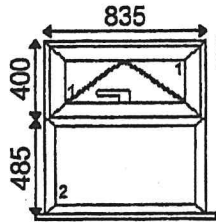

2885w x 2060h
1 off Viewed From Outside Style:975
Item 1
Decorative Inline. Welded Outer

2885 x 2060

WHITE Frame
Frame: 58mm WELDED Patio Outer
Thresh: 58mm WELDED Patio Outer.
Sash: Decorative Inline Sash
Ext Cill: 150mm Cill. @2985
Drainage: Concealed
RF: RDFD Standard
Bead: Inline 28mm Ovolo Bead. White

5

NYMNPA
04 MAY 2018

29Q076771

835w x 915h

1off Viewed From Outside Style:132

Item 2

RUS/56 Outer. CW

835 x 915

WHITE Frame

Frame: Small 56mm
 Sash: Casement Sash
 Ext Cill: 160mm Cill. @935
 Drainage: Concealed
 RF: CW Standard
 Bead: MITRE 28mm Ovolo Bead. Wh

Casement Hardware

Handle: Locking White
 Hinge: Std Top. Egress Side
 Lock: DGS Twin Cam Multipoint Lock

595 x 915

WHITE Frame

Frame: Small 56mm
 Sash: Casement Sash
 Ext Cill: 160mm Cill. @695
 Drainage: Concealed
 RF: CW Standard
 Bead: MITRE 28mm Ovolo Bead. Wh

Casement Hardware

Handle: Locking White
 Hinge: Std Top. Egress Side
 Lock: DGS Twin Cam Multipoint Lock