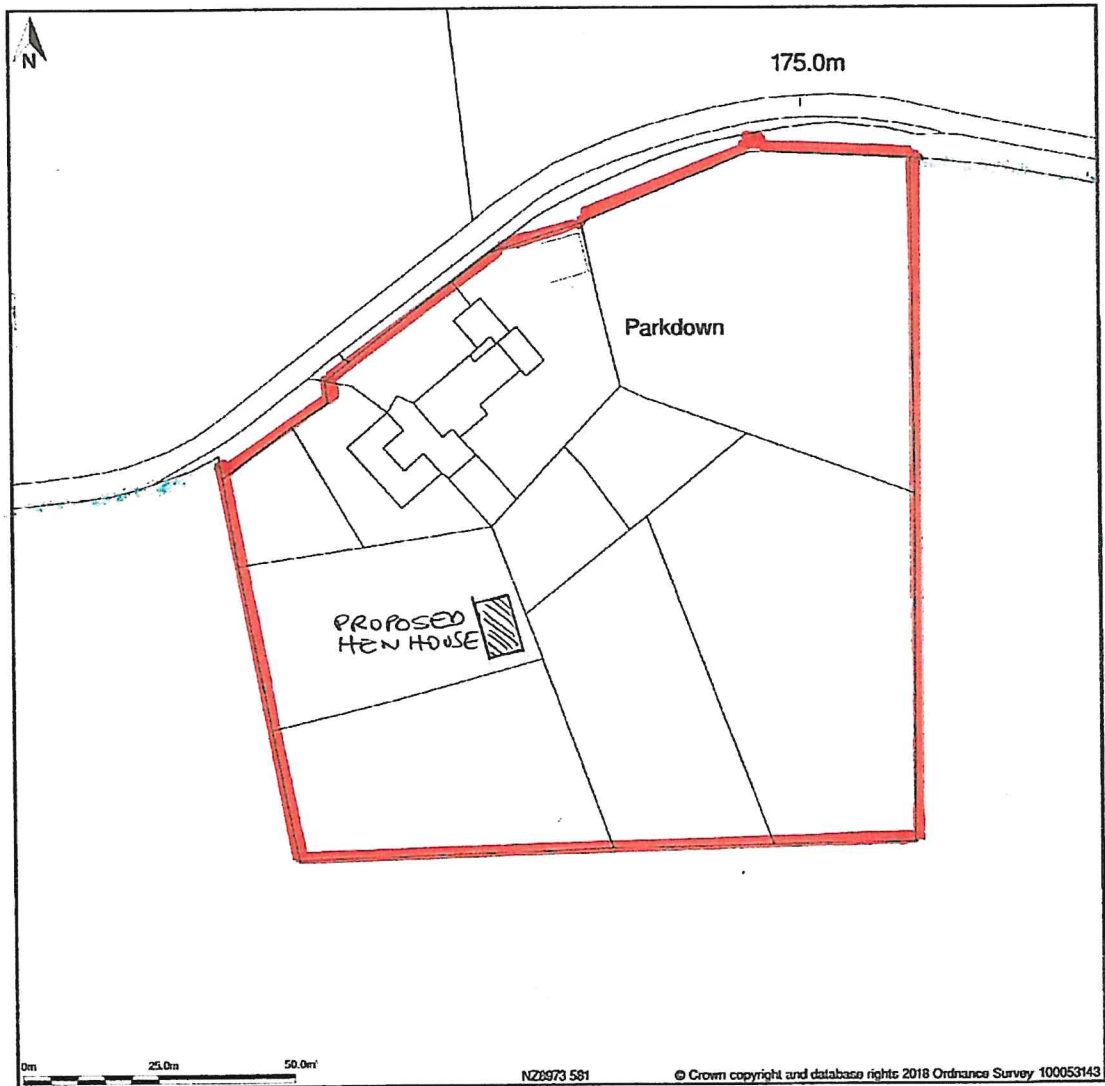

**Parkdown, Ugglebarnby Moor To Knaggy House Farm, Sneaton, Whitby, North Yorkshire, YO22 5HZ**

Site Plan shows area bounded by: 489638.28, 505712.11 489838.28, 505912.11 (at a scale of 1:1250), OSGridRef: NZ8973 581. The representation of a road, track or path is no evidence of a right of way. The representation of features as lines is no evidence of a property boundary.

Produced on 25th Apr 2018 from the Ordnance Survey National Geographic Database and incorporating surveyed revision available at this date. Reproduction in whole or part is prohibited without the prior permission of Ordnance Survey. © Crown copyright 2018. Supplied by [www.buyaplan.co.uk](http://www.buyaplan.co.uk) a licensed Ordnance Survey partner (100053143). Unique plan reference: #00314839-A05D9D