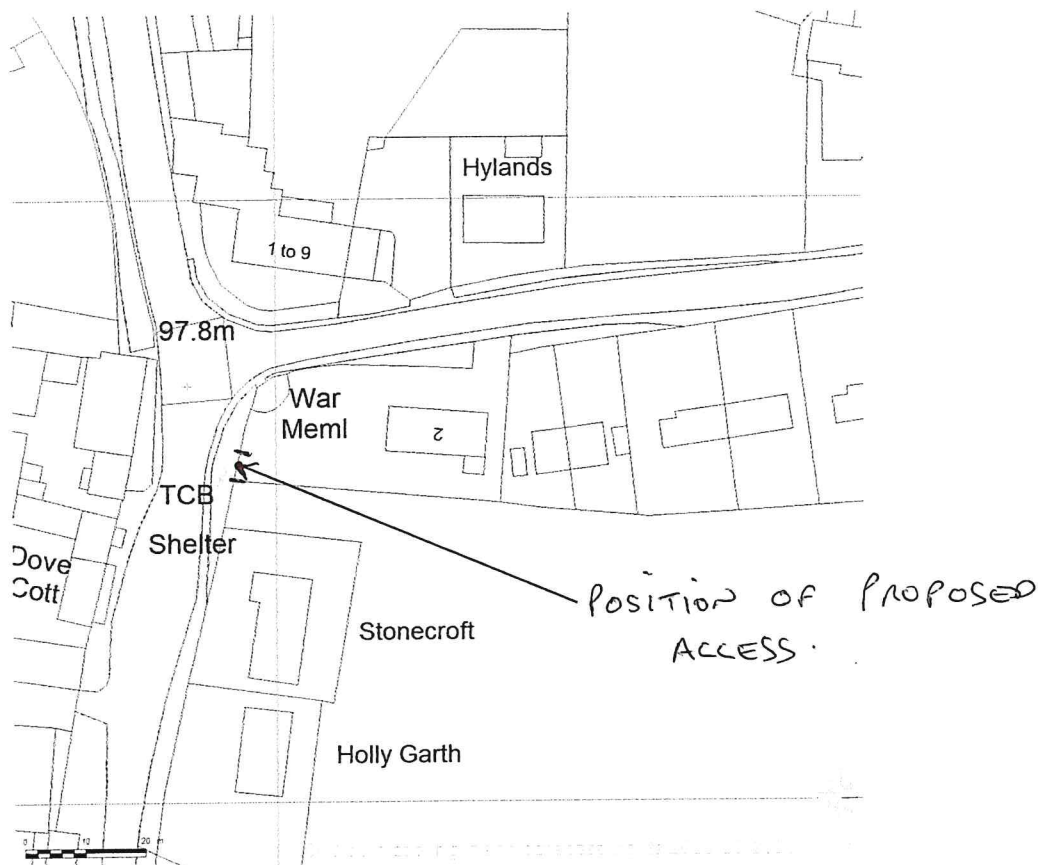

SITE LOCATION PLAN
AREA 2 HA
SCALE 1:1250 on A4
CENTRE COORDINATES: 489227, 507760

Supplied by Streetwise Maps Ltd
www.streetwise.net
Licence No: 100047474
29/05/2018 21:46

NYMNPA
- 1 JUN 2018